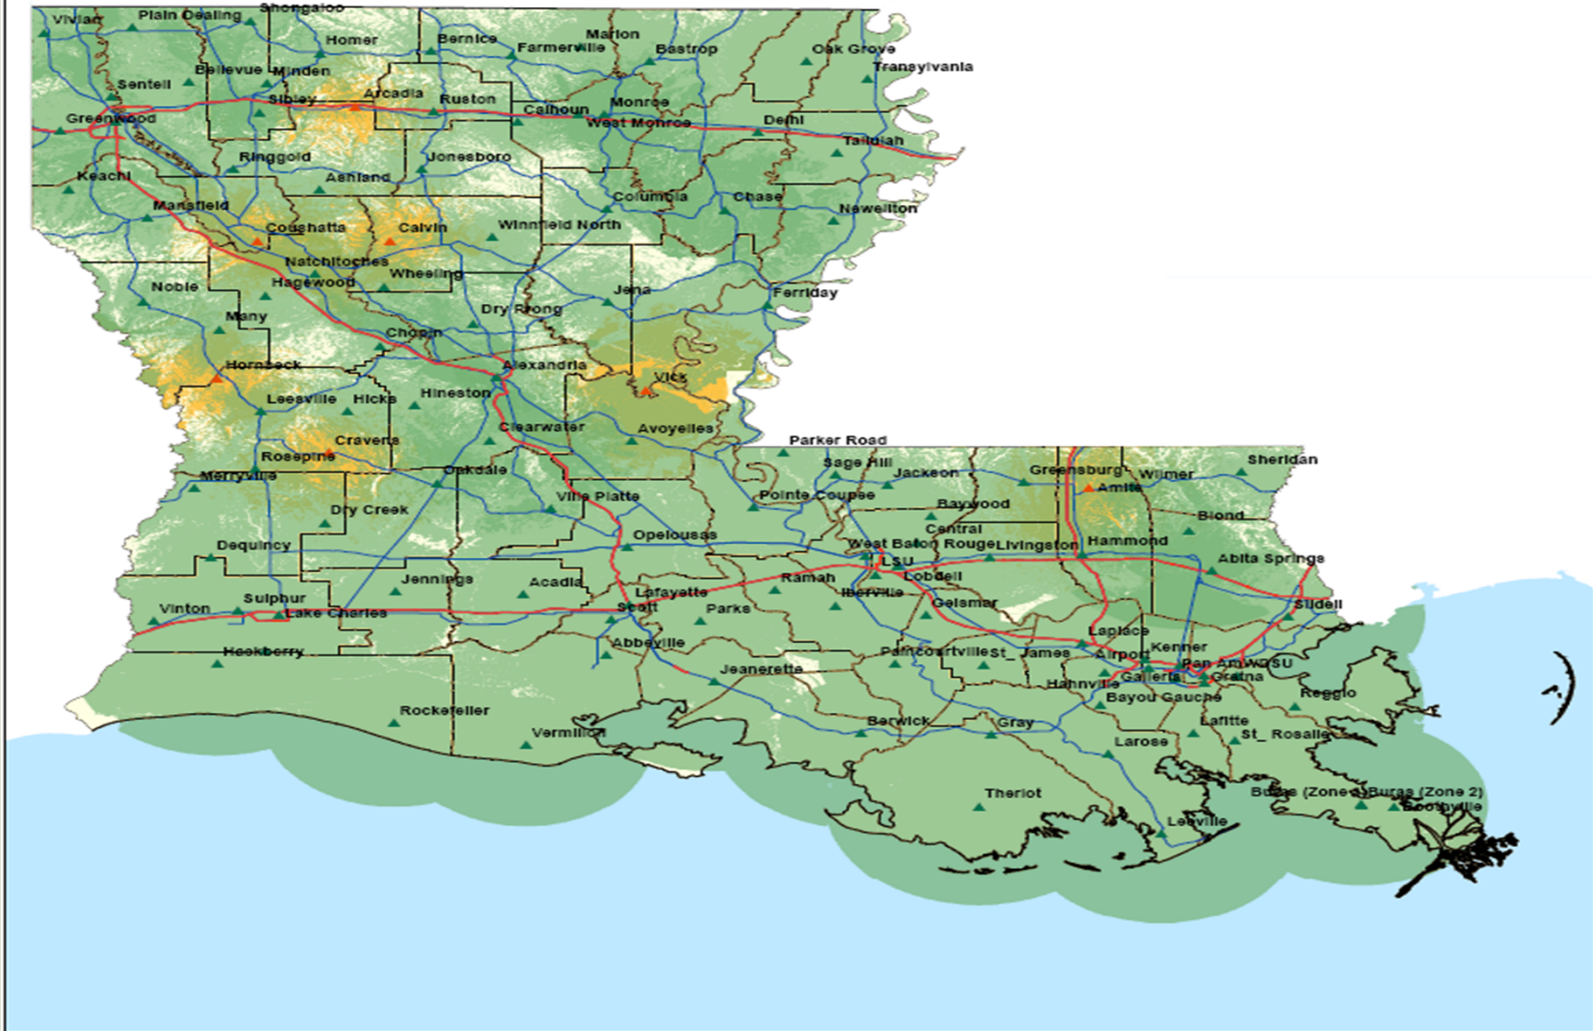

Present Coverage