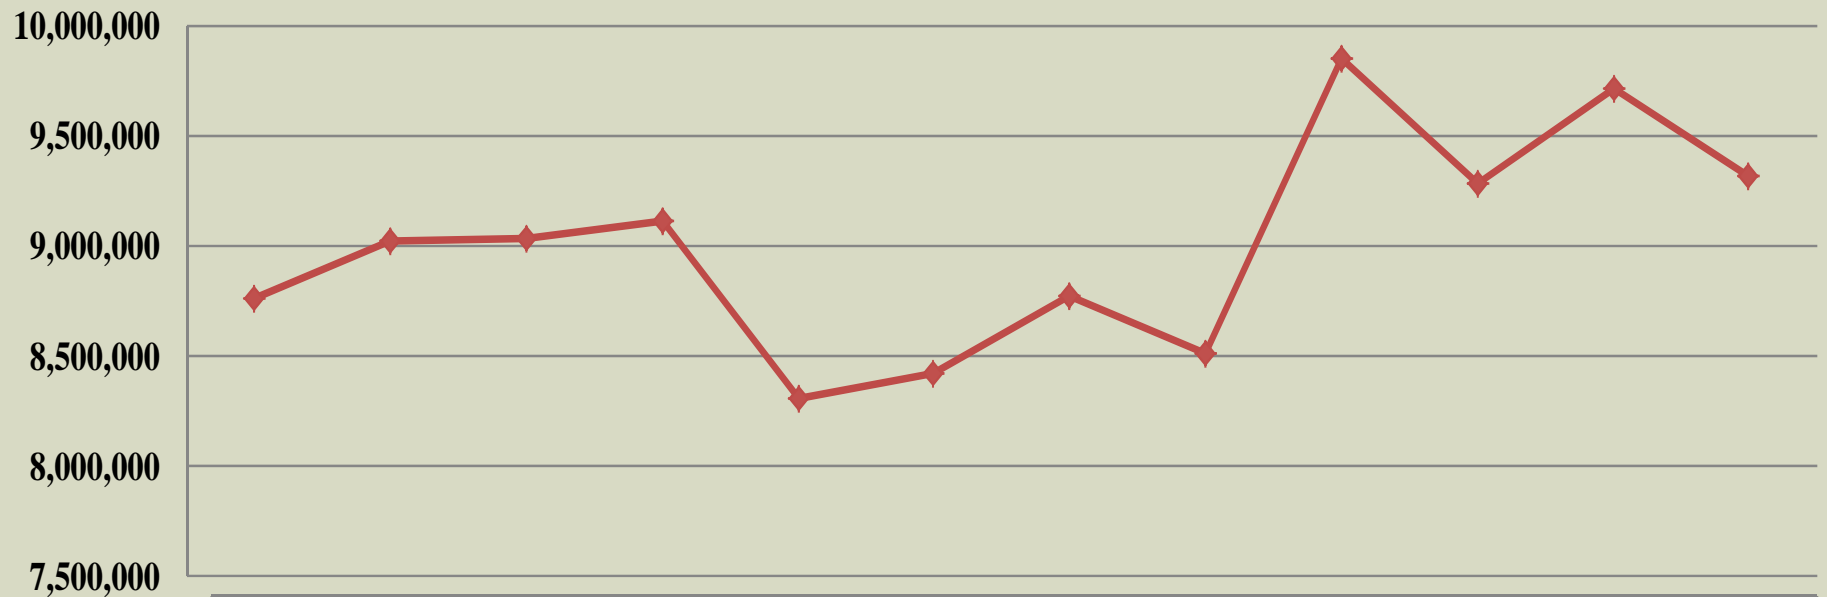

SYSTEM STATISTICS

SUBSCRIBERS

User Growth

	Jul-10	Aug-10	Sep-10	Oct-10	Nov-10	Dec-10	Jan-11	Feb-11	Mar-11	Apr-11	May-11	Jun-11
User Growth	55,650	56,997	57,687	58,423	58,816	59,263	59,515	60,012	60,603	61,346	62,150	62,879

PUSH TO TALK

Monthly PTT

	Jul-10	Aug-10	Sep-10	Oct-10	Nov-10	Dec-10	Jan-11	Feb-11	Mar-11	Apr-11	May-11	Jun-11
Monthly PTT	8,758,020	9,015,360	9,025,131	9,110,949	8,305,624	8,422,007	8,767,546	8,508,526	9,852,961	9,277,547	9,708,068	9,309,258

BUSIES

Busies

	Jul-10	Aug-10	Sep-10	Oct-10	Nov-10	Dec-10	Jan-11	Feb-11	Mar-11	Apr-11	May-11	Jun-11
Busies	2,356	2,116	923	1,060	1,328	1,022	1,493	2,830	3,489	2,500	2,453	1,868

TOP 5 SITES – VOICE BUSY

➤ JUNE 1 TO JUNE 30