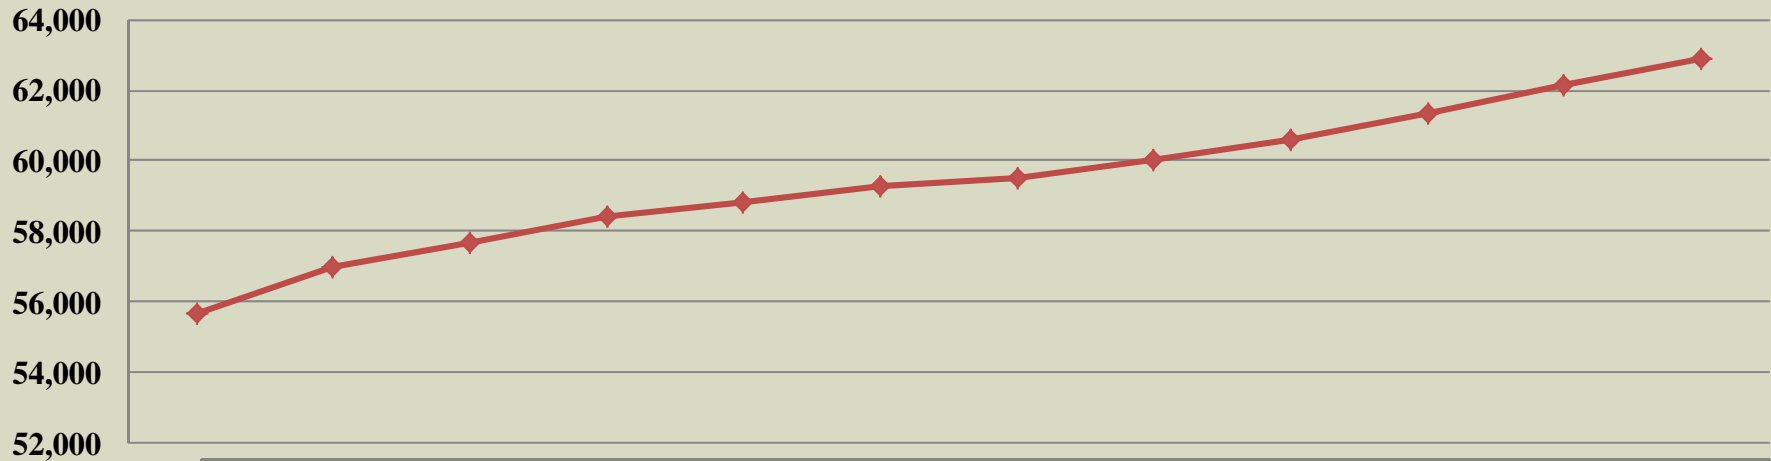

SUBSCRIBERS

User Growth

	Jul-10	Aug-10	Sep-10	Oct-10	Nov-10	Dec-10	Jan-11	Feb-11	Mar-11	Apr-11	May-11	Jun-11
User Growth	55,650	56,997	57,687	58,423	58,816	59,263	59,515	60,012	60,603	61,346	62,150	62,879