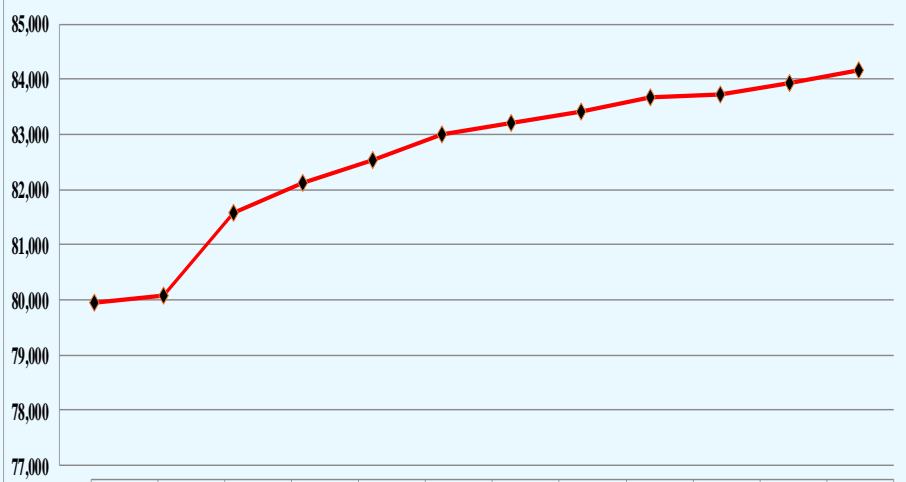

Oct-15	Nov-15	Dec-15	Jan-16	Feb-16	Mar-16	Apr-16	May-16	Jun-16	Jul-16	Aug-16	Sep-16
Subscribers	79,937	80,073	81,571	82,129	82,542	82,998	83,201	83,422	83,677	83,718	83,932	84,169