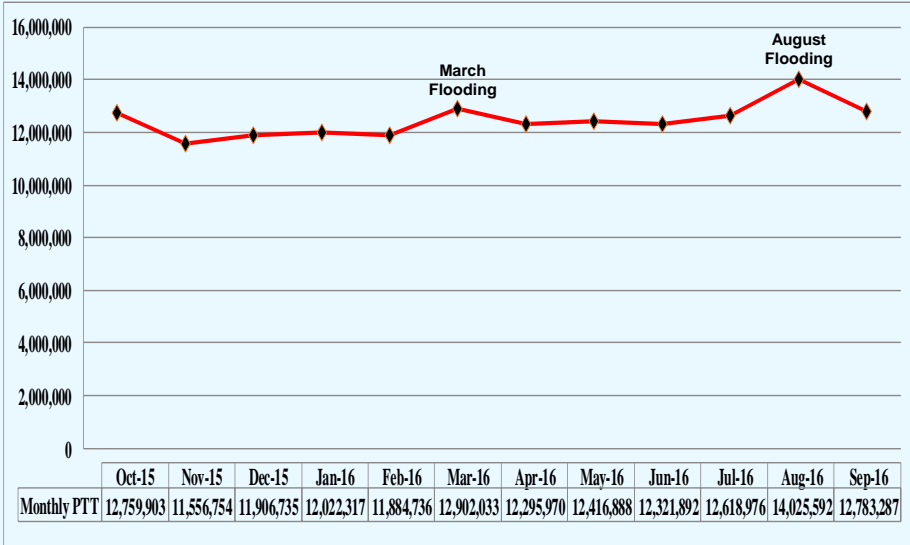

PUSH TO TALK