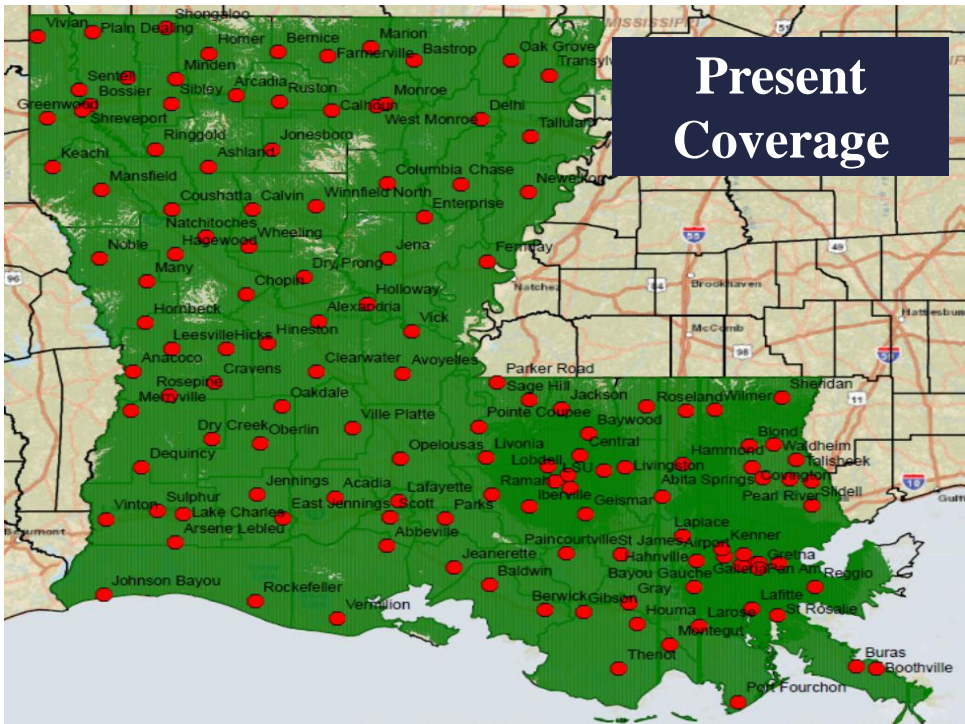

SYSTEM COVERAGE