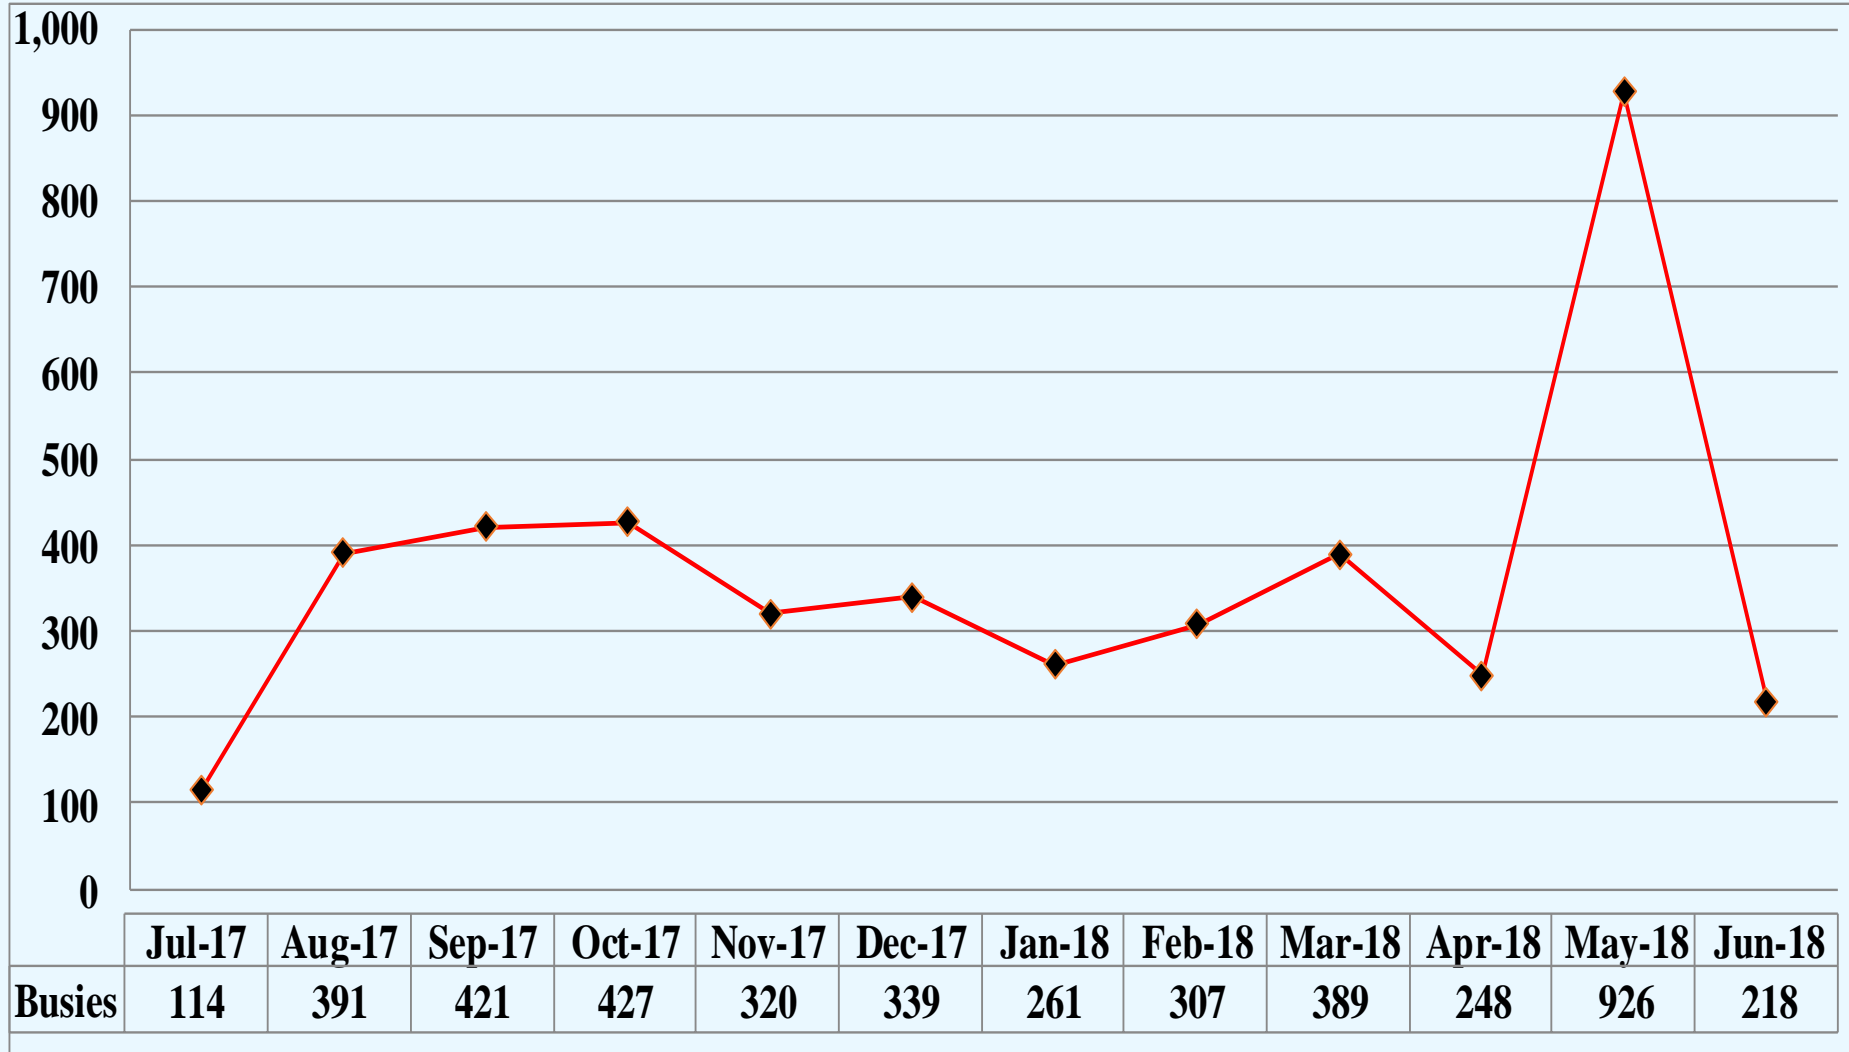

BUSIES

TOP SITES – VOICE BUSY

QUARTER

1. LAFAYETTE	396
2. ABBEVILLE	197
3. ACADIA	134