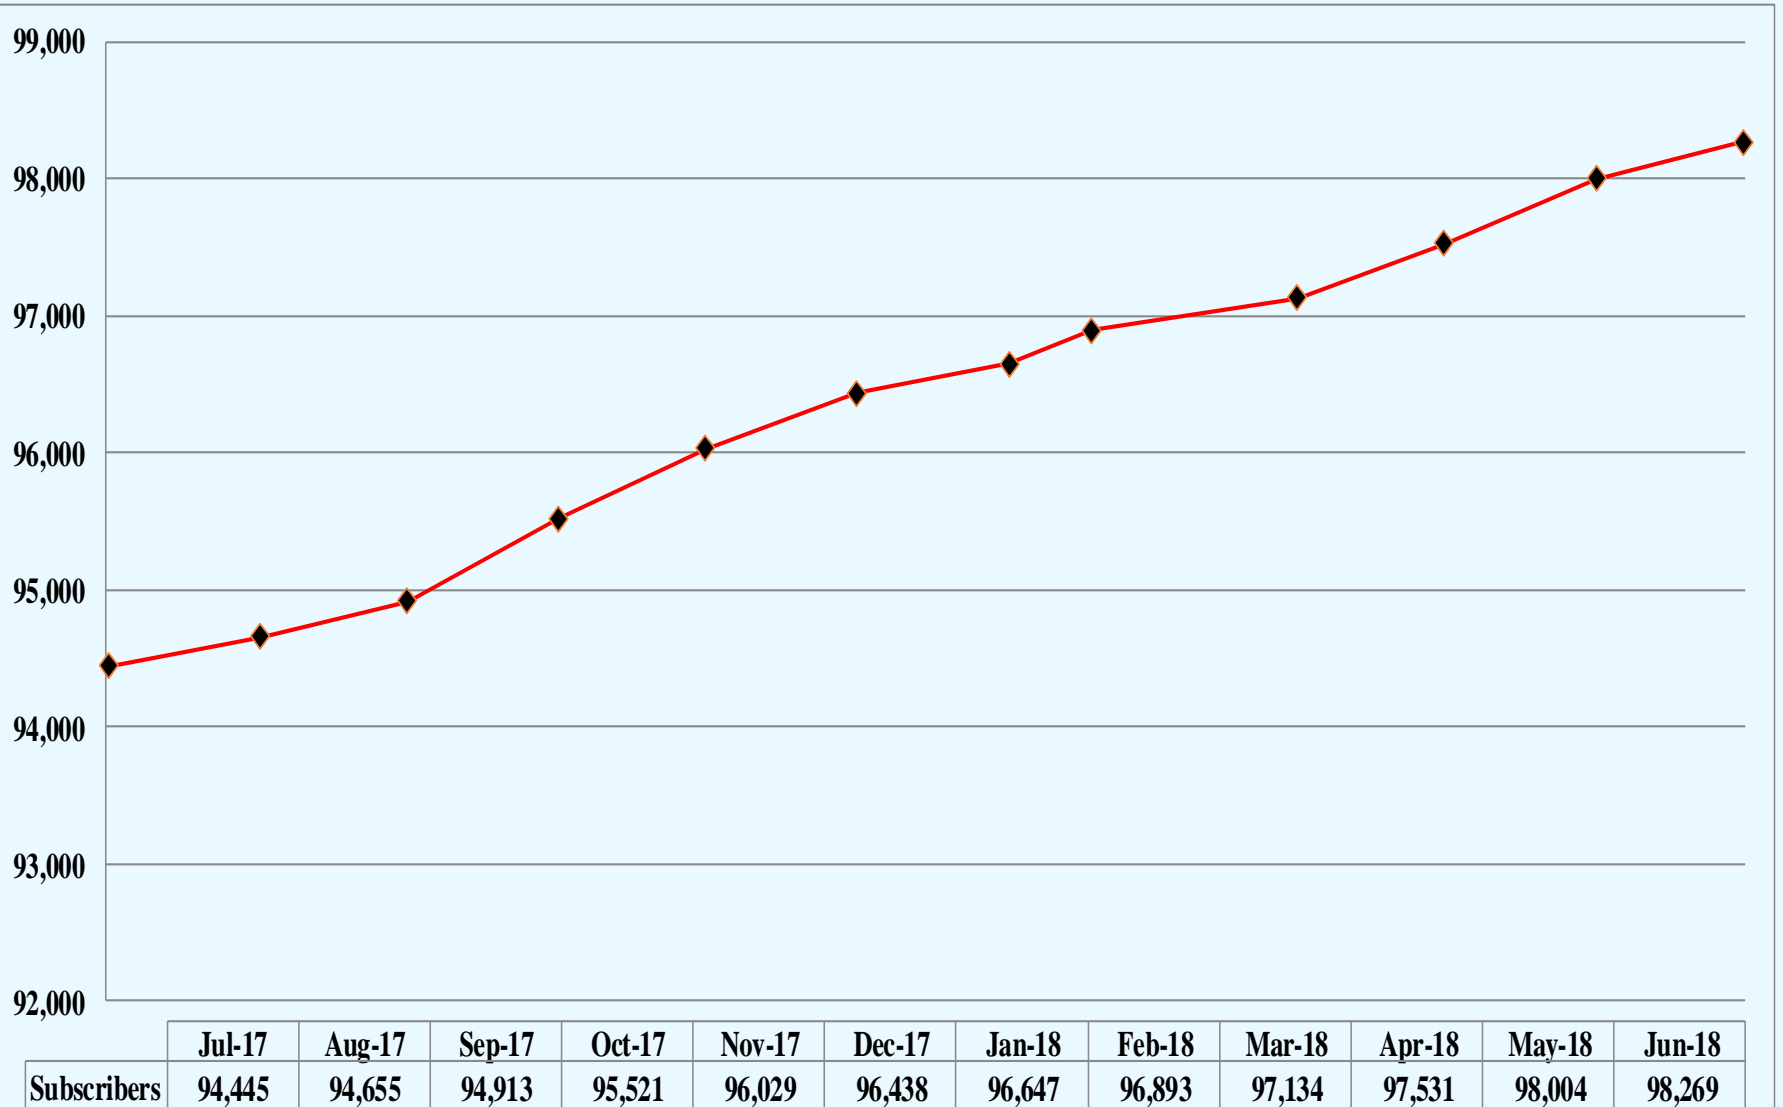

CHANNEL SUMMARY

➤ Total Channels 1239

- 1197 Channels on 136 Sites
- 39 Channels on 6 Mobile Sites

SYSTEM STATISTICS

SUBSCRIBERS

PUSH TO TALK

	Jul-17	Aug-17	Sep-17	Oct-17	Nov-17	Dec-17	Jan-18	Feb-18	Mar-18	Apr-18	May-18	Jun-18
Monthly PTT	13,123,651	13,533,475	13,566,481	13,217,288	12,325,691	12,318,408	12,552,926	12,080,702	13,359,166	12,711,707	13,472,750	12,624,608

PUSH TO TALK PER DAY

	Jul-17	Aug-17	Sep-17	Oct-17	Nov-17	Dec-17	Jan-18	Feb-18	Mar-18	Apr-18	May-18	Jun-18
Daily PTT	423,344	436,564	452,216	426,364	410,856	397,368	404,933	431,454	430,941	423,724	434,605	420,820