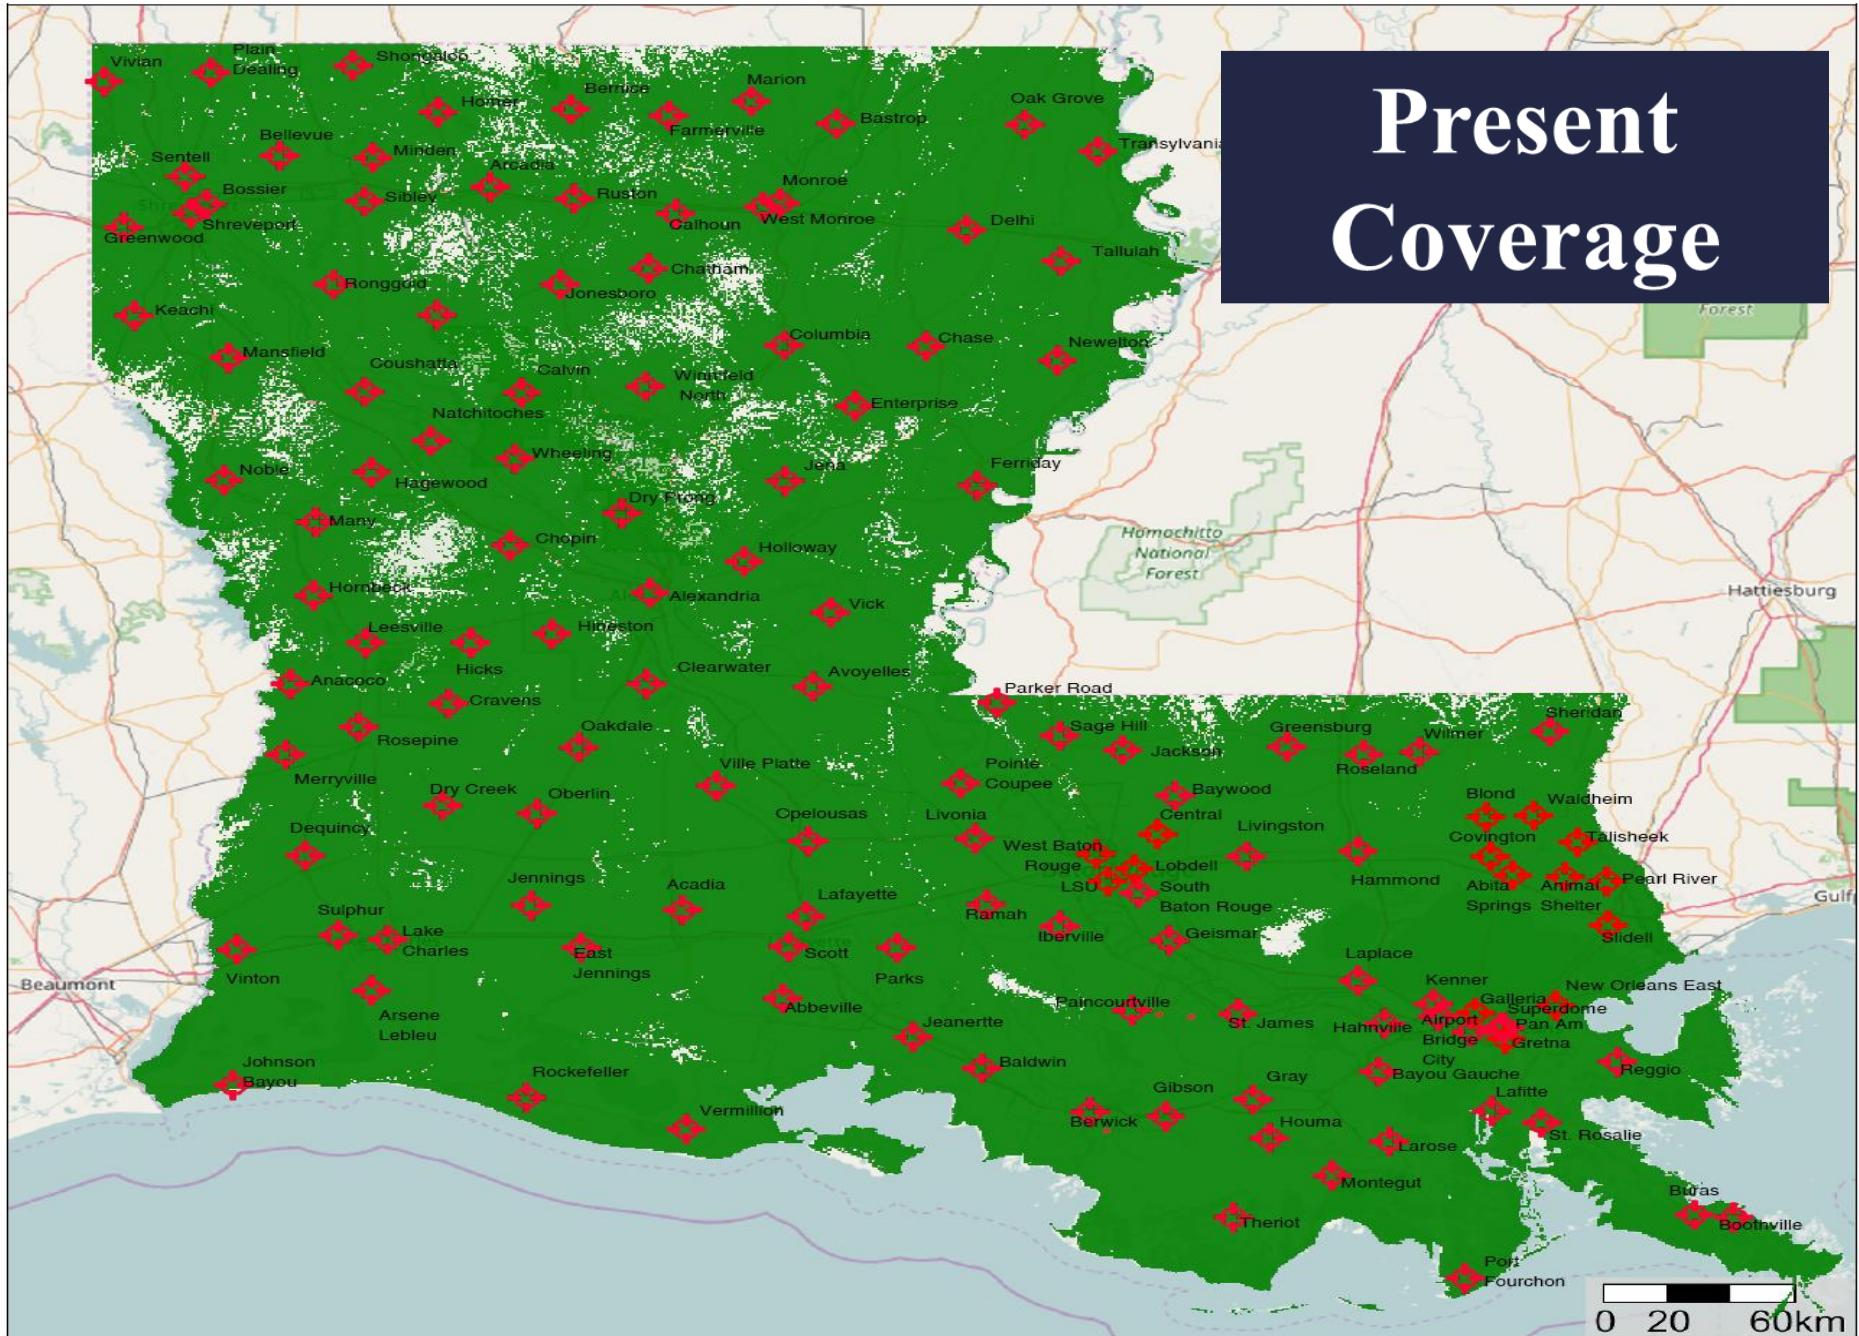

Louisiana Wireless Information Network

Present Coverage