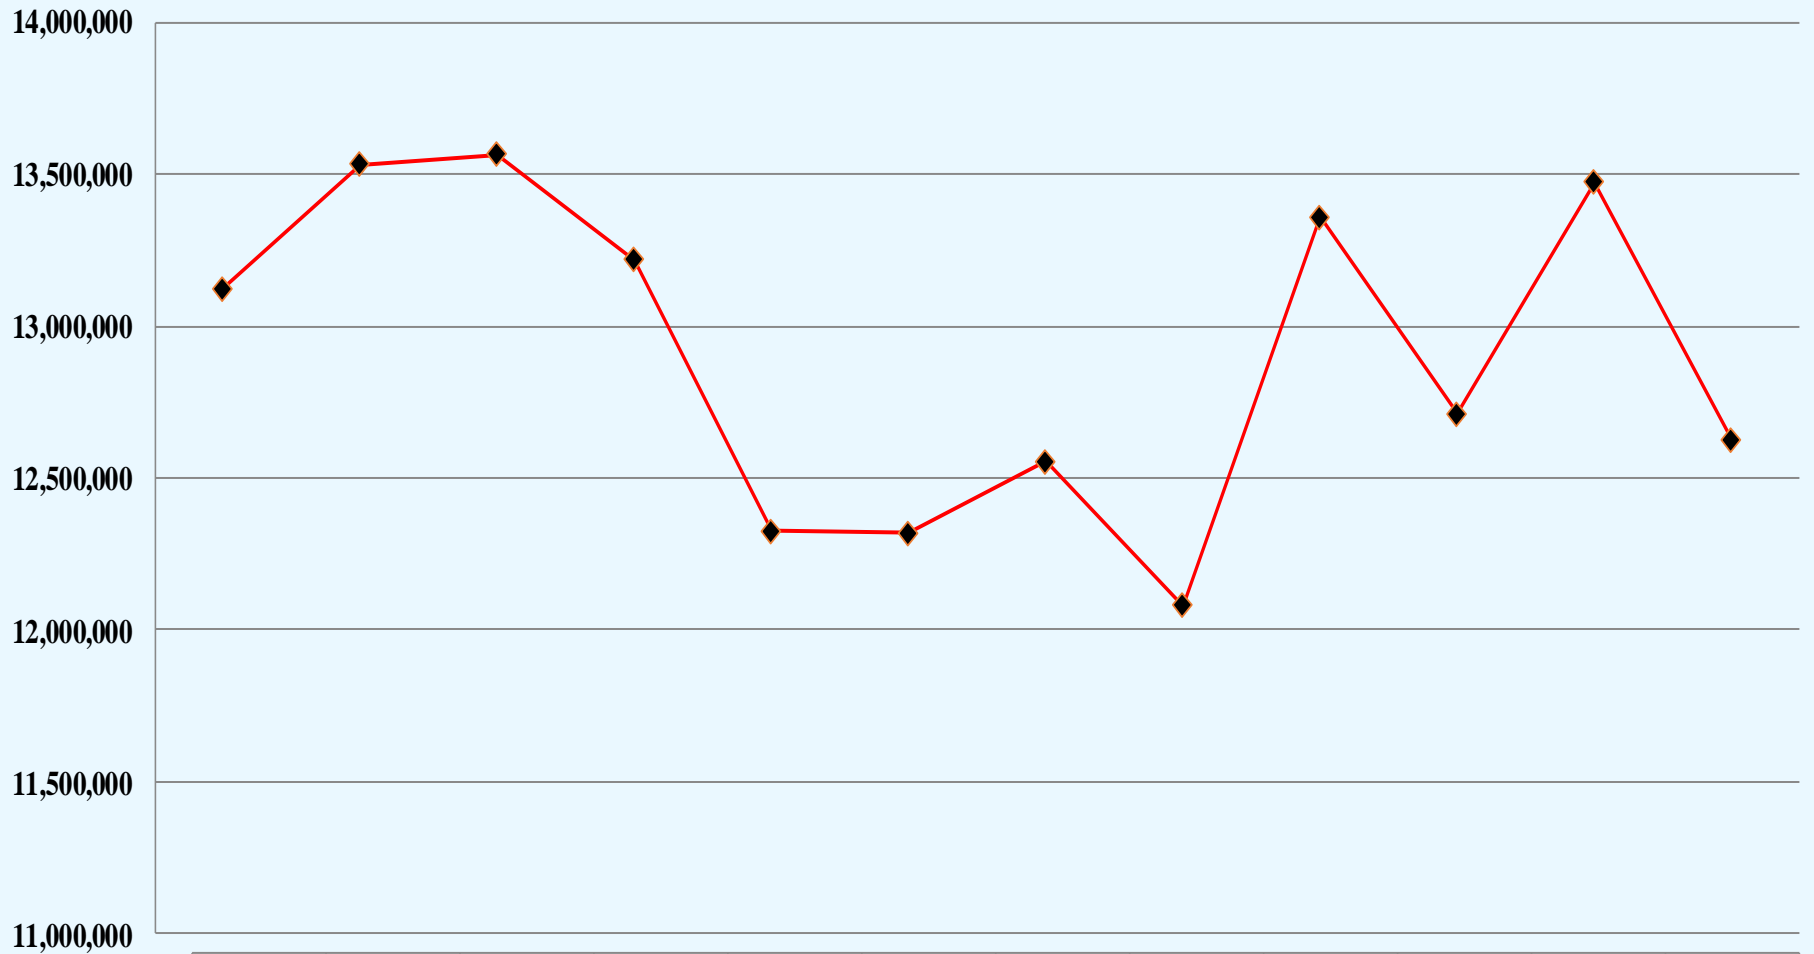

CHANNEL SUMMARY

➤ Total Channels 1239

- 1197 Channels on 136 Sites
- 39 Channels on 6 Mobile Sites

SYSTEM STATISTICS

SUBSCRIBERS

PUSH TO TALK

	Jul-17	Aug-17	Sep-17	Oct-17	Nov-17	Dec-17	Jan-18	Feb-18	Mar-18	Apr-18	May-18	Jun-18
Monthly PTT	13,123,651	13,533,475	13,566,481	13,217,288	12,325,691	12,318,408	12,552,926	12,080,702	13,359,166	12,711,707	13,472,750	12,624,608

PUSH TO TALK PER DAY

	Jul-17	Aug-17	Sep-17	Oct-17	Nov-17	Dec-17	Jan-18	Feb-18	Mar-18	Apr-18	May-18	Jun-18
Daily PTT	423,344	436,564	452,216	426,364	410,856	397,368	404,933	431,454	430,941	423,724	434,605	420,820