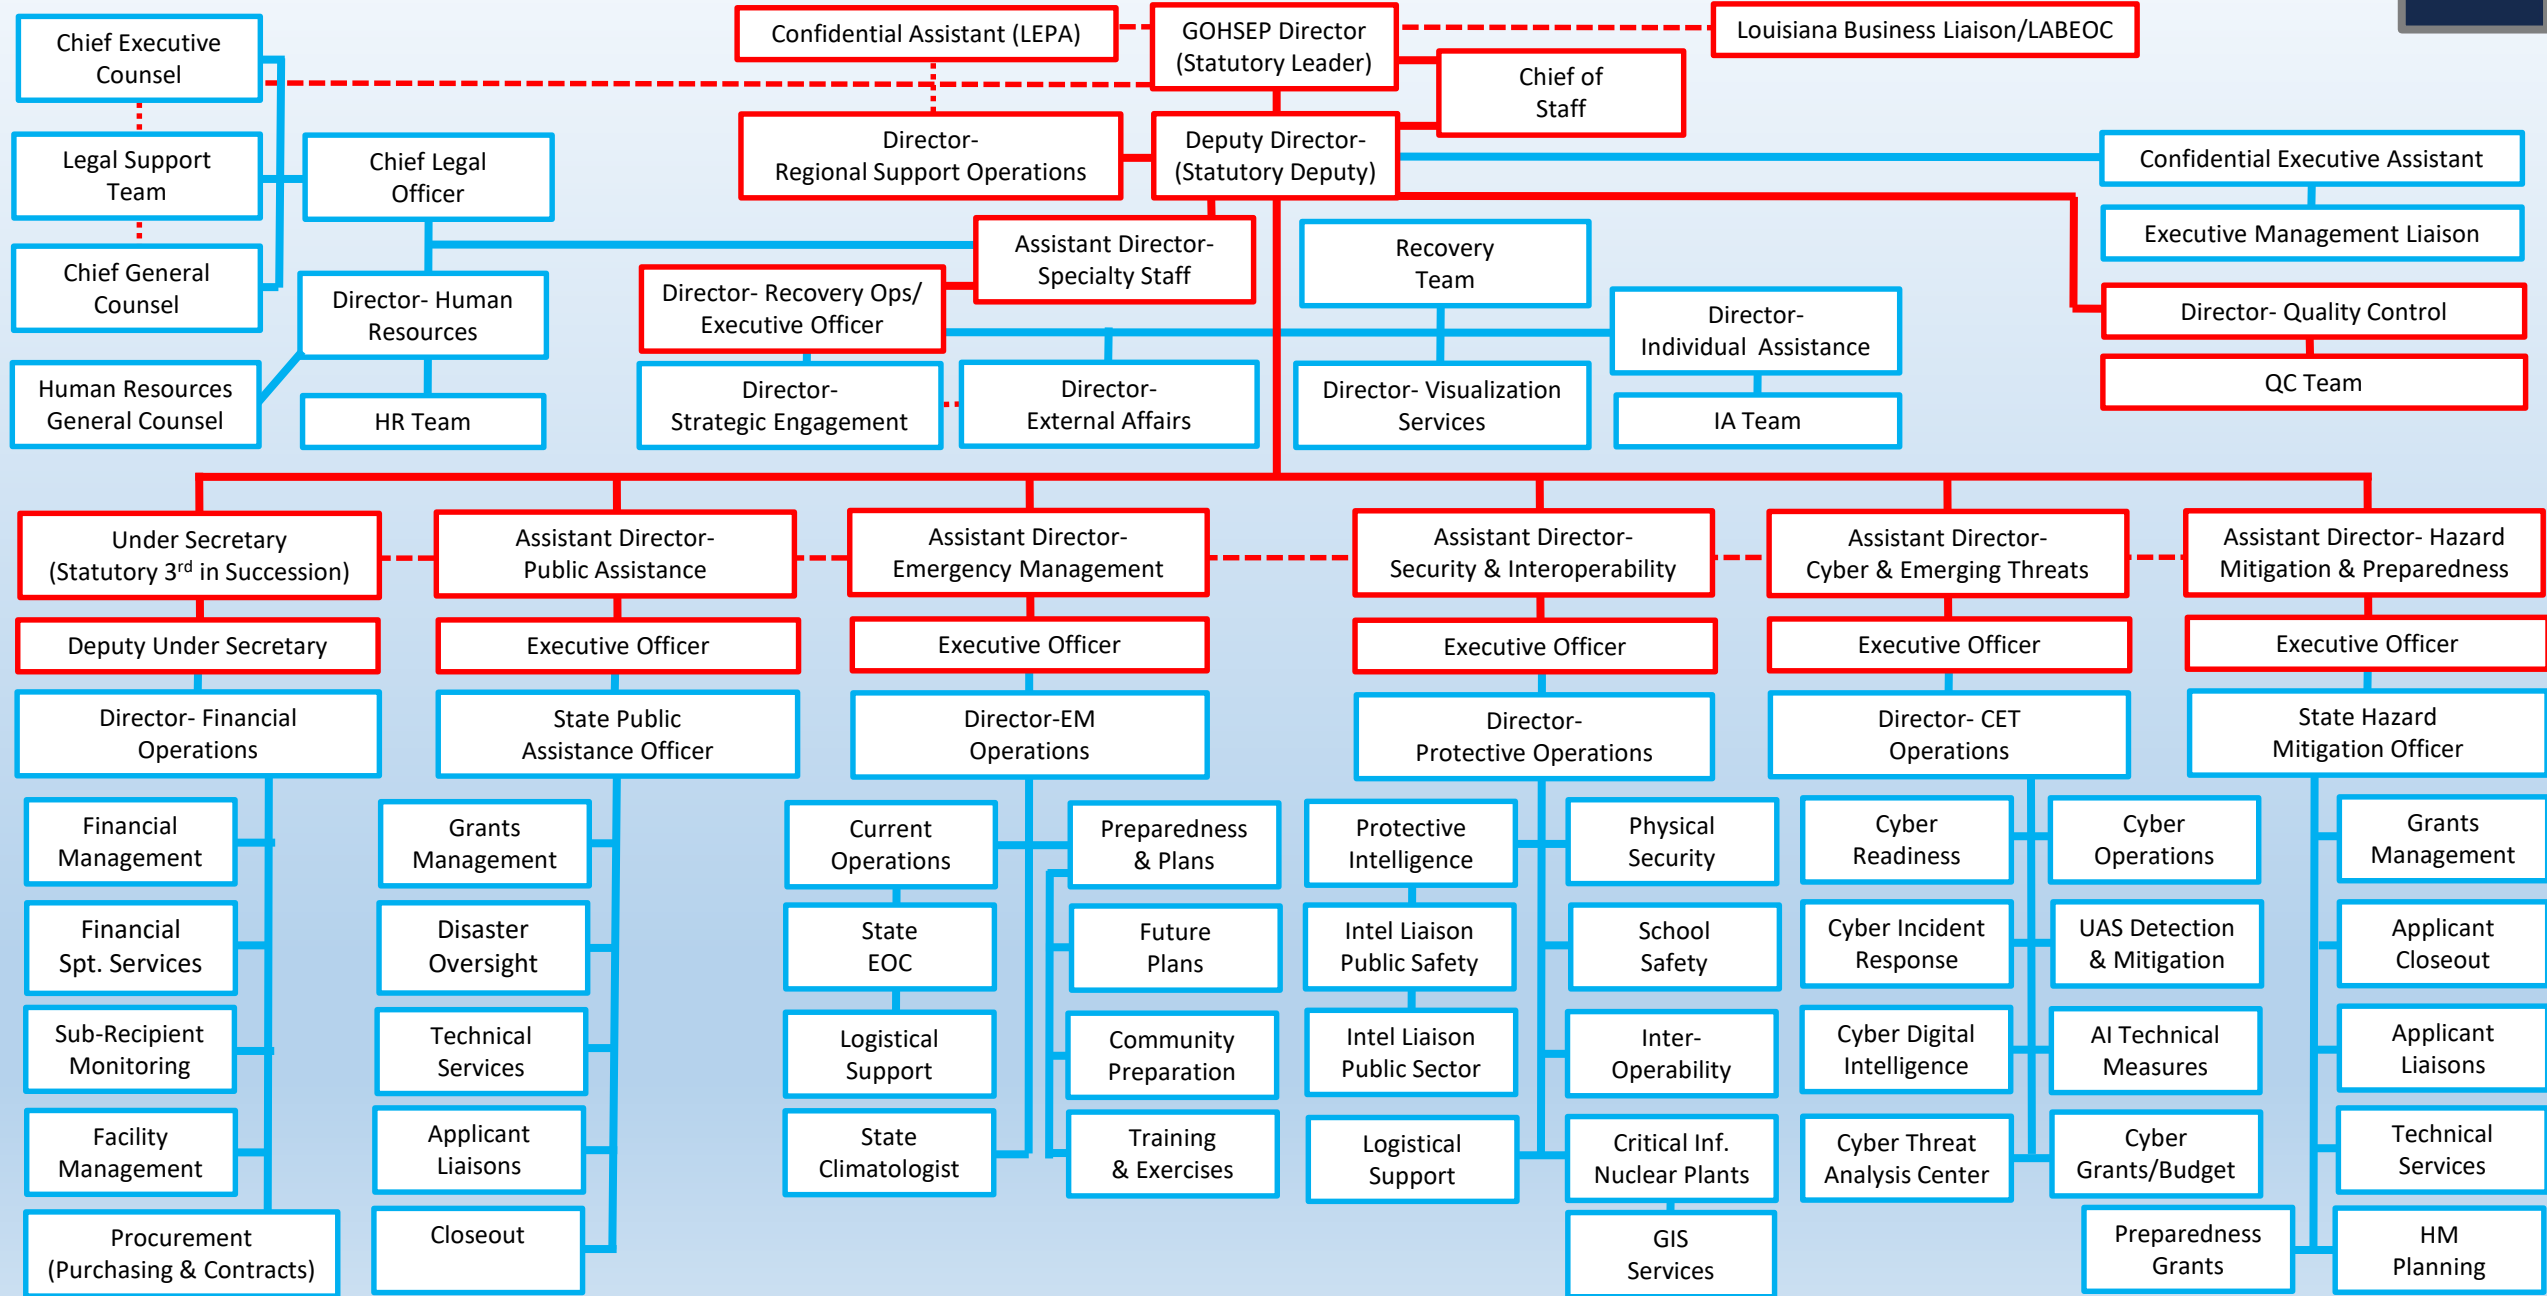

# Louisiana GOHSEP Org Chart

## GOHSEP Regional Structure

Director- Regional Support Operations  
Nine Regional Coordinators

### Regional OHSEP Directors Sub-Committee

GOHSEP has designated nine (9) emergency management Regions. The Regional Directors Subcommittee is composed of one (1) Parish Office of Homeland Security and Emergency Preparedness (OHSEP) Director from each Region. Representatives are selected from among their peers and represent their Region. Terms are determined by OHSEP Directors within the Region and terms vary.

The Subcommittee provides a forum where the different Regions collectively discuss homeland security and emergency management issues with each other and the Director of GOHSEP. Members provide a Regional perspective as they offer advice and counsel to Parish or Police Jury Presidents regarding strategic emergency management issues and planning