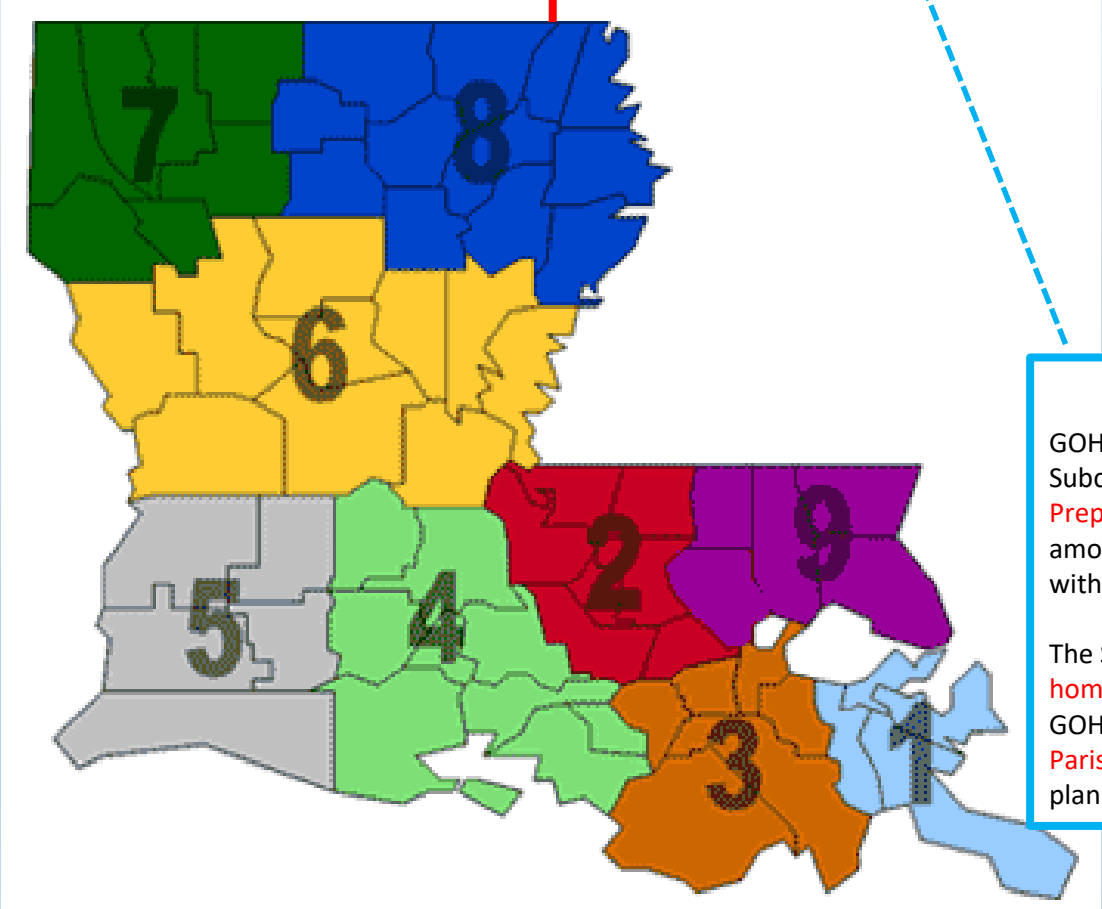

# Louisiana GOHSEP Org Chart

## GOHSEP Regional Structure

Director- Regional Support Operations  
Nine Regional Coordinators

### Regional OHSEP Directors Sub-Committee

GOHSEP has designated nine (9) emergency management Regions. The Regional Directors Subcommittee is composed of one (1) Parish Office of Homeland Security and Emergency Preparedness (OHSEP) Director from each Region. Representatives are selected from among their peers and represent their Region. Terms are determined by OHSEP Directors within the Region and terms vary.