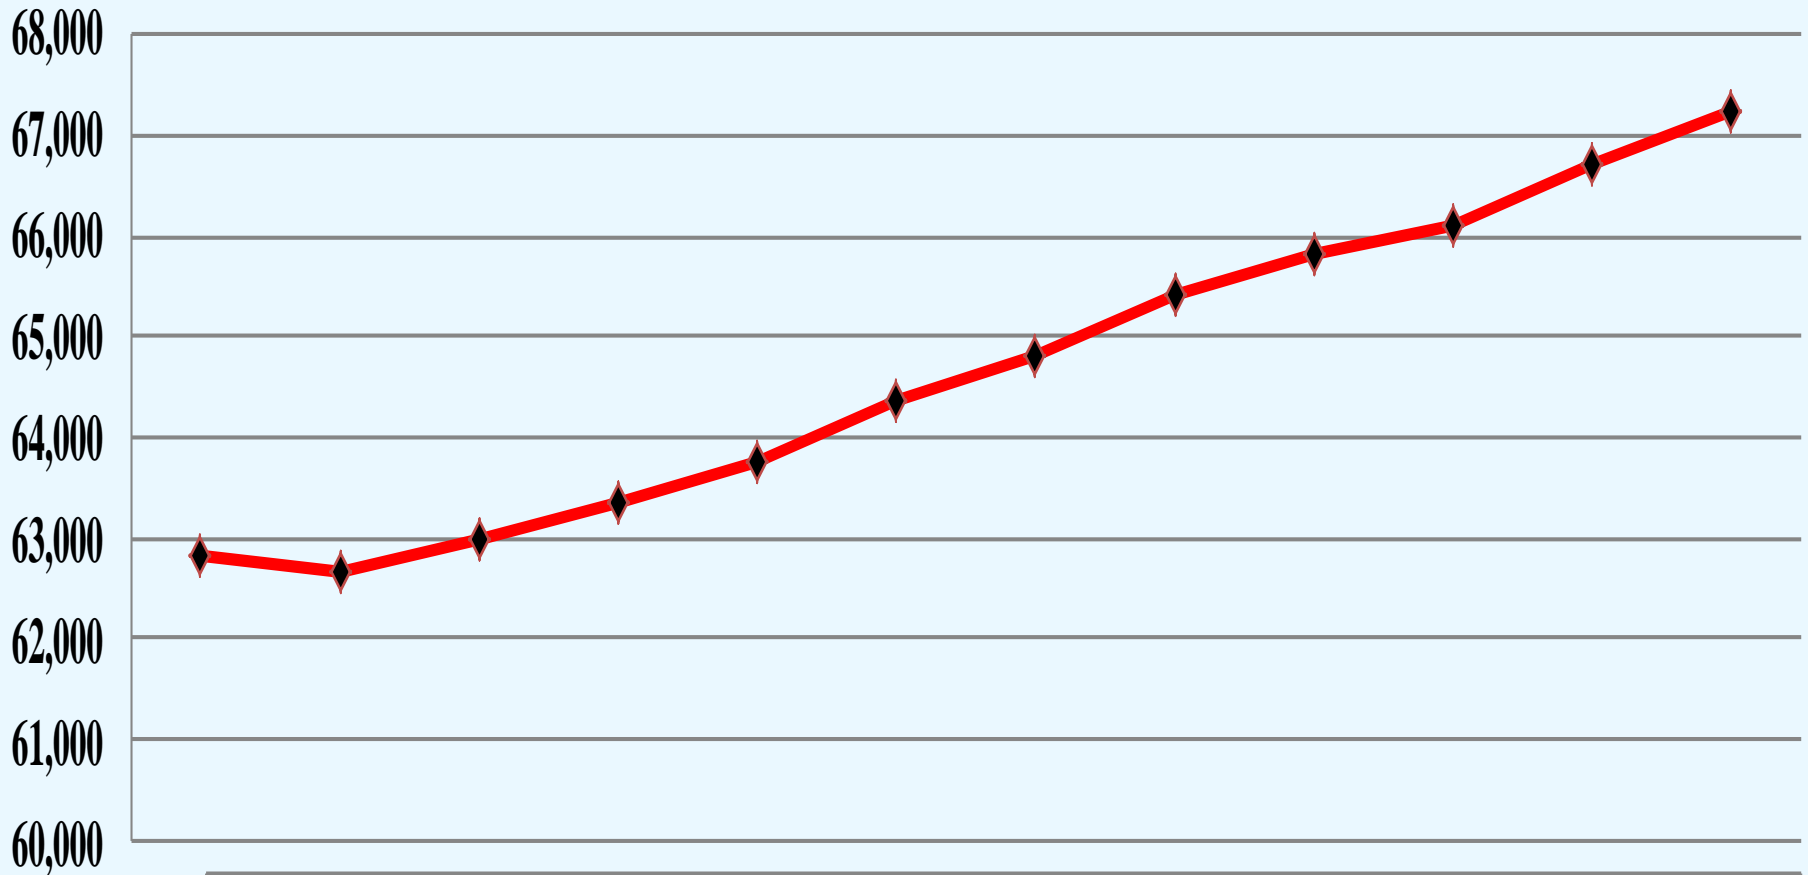

CHANNEL SUMMARY

- Total Channels (118 Tower Sites and 6 Mobile Sites) – 1123

- Total Active Channels – 1076
 - 1040 Channels on 118 Sites

 - 36 Channels on 6 Mobile Sites

- Repeaters Pending Licenses – 47

SYSTEM STATISTICS

SUBSCRIBERS

	Jul-11	Aug-11	Sep-11	Oct-11	Nov-11	Dec-11	Jan-12	Feb-12	Mar-12	Apr-12	May-12	Jun-12
User Growth	62,836	62,661	62,970	63,360	63,761	64,367	64,804	65,402	65,835	66,105	66,713	67,229