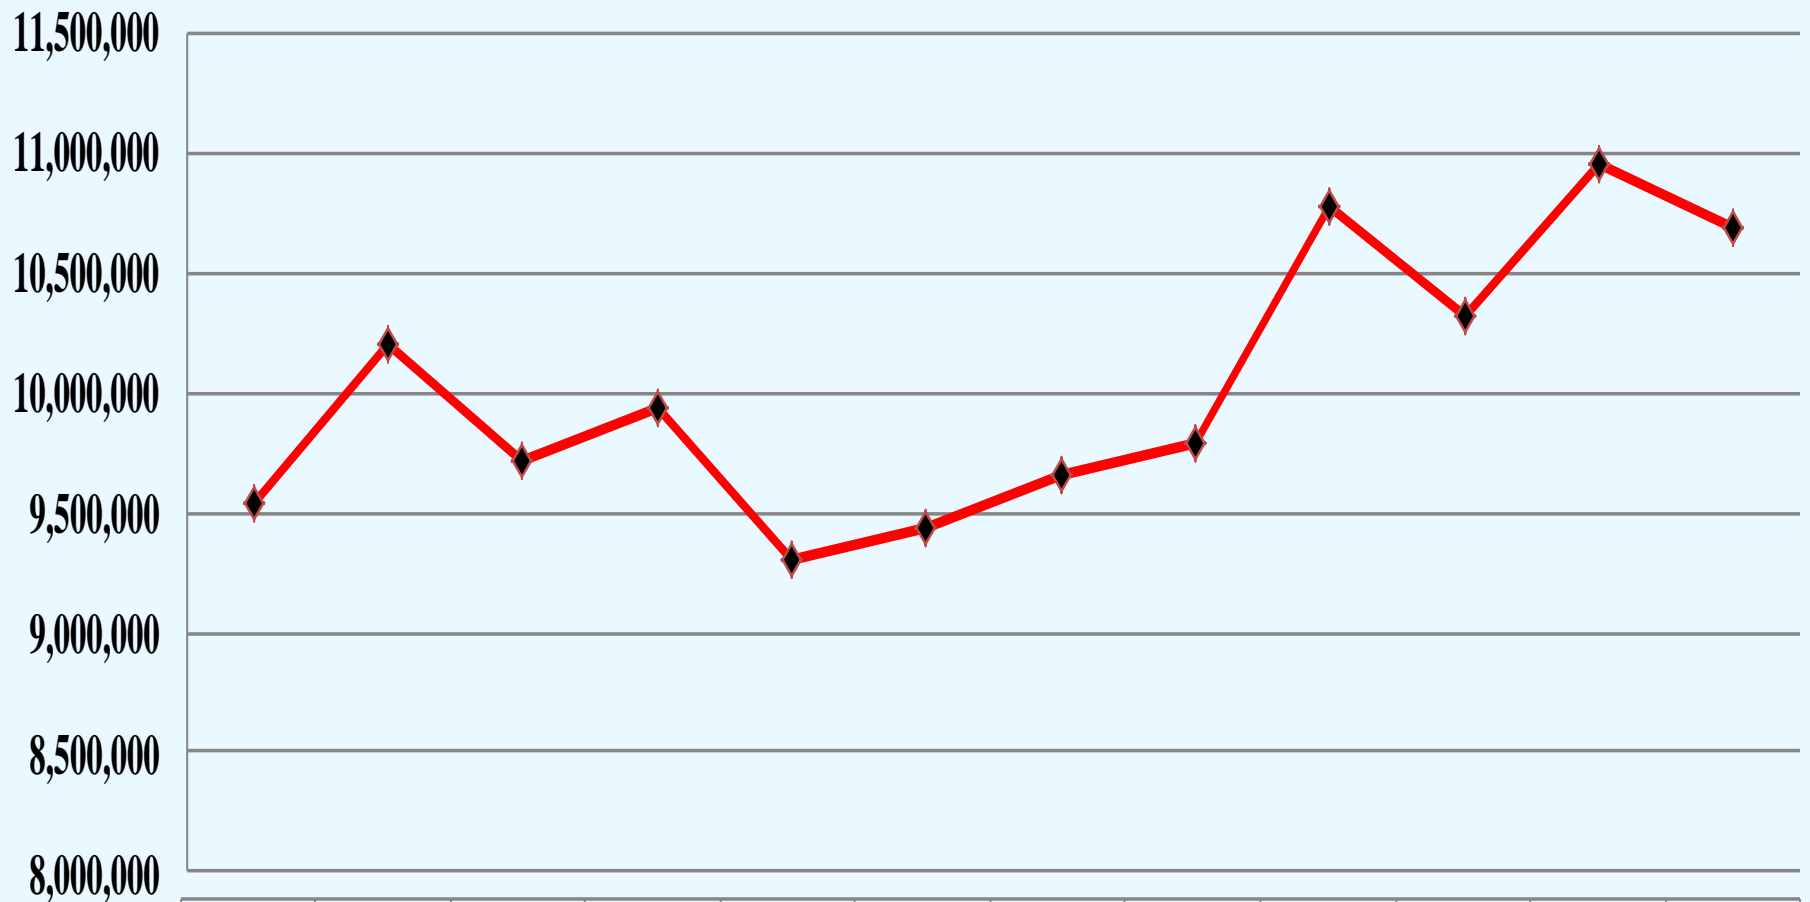

PUSH TO TALK

	Jul-11	Aug-11	Sep-11	Oct-11	Nov-11	Dec-11	Jan-12	Feb-12	Mar-12	Apr-12	May-12	Jun-12
Monthly PTT	9,537,444	10,207,299	9,718,061	9,934,824	9,298,069	9,432,438	9,662,832	9,793,801	10,774,200	10,324,718	10,953,350	10,690,156