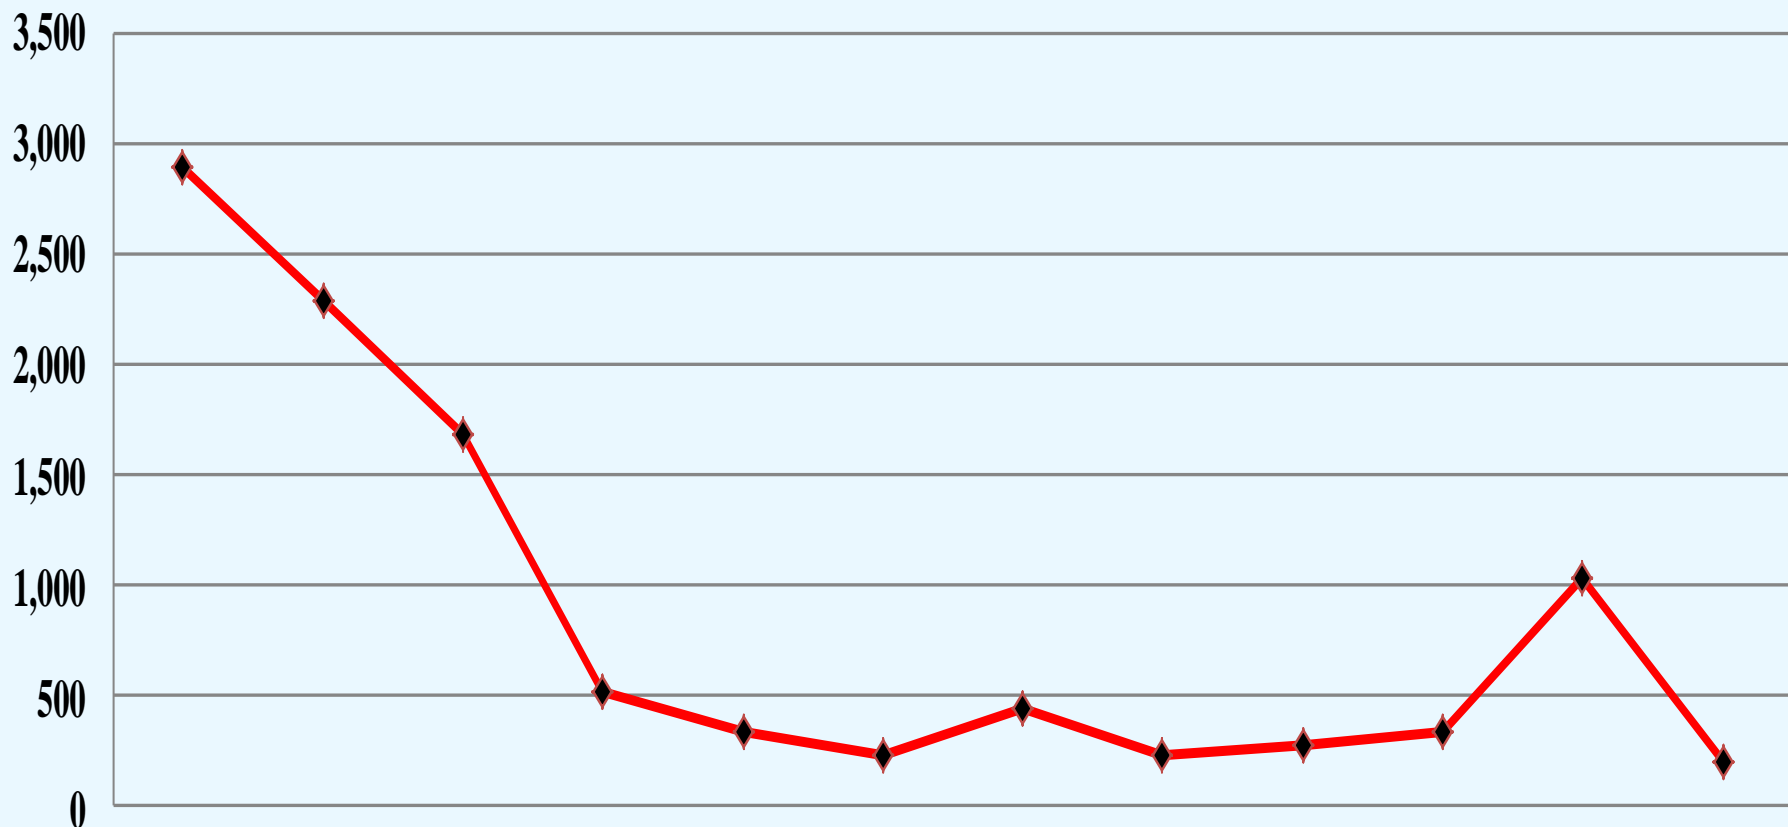

SYSTEM STATISTICS

SUBSCRIBERS

	Jul-11	Aug-11	Sep-11	Oct-11	Nov-11	Dec-11	Jan-12	Feb-12	Mar-12	Apr-12	May-12	Jun-12
User Growth	62,836	62,661	62,970	63,360	63,761	64,367	64,804	65,402	65,835	66,105	66,713	67,229

PUSH TO TALK

	Jul-11	Aug-11	Sep-11	Oct-11	Nov-11	Dec-11	Jan-12	Feb-12	Mar-12	Apr-12	May-12	Jun-12
Monthly PTT	9,537,444	10,207,299	9,718,061	9,934,824	9,298,069	9,432,438	9,662,832	9,793,801	10,774,200	10,324,718	10,953,350	10,690,156

BUSIES

	Jul-11	Aug-11	Sep-11	Oct-11	Nov-11	Dec-11	Jan-12	Feb-12	Mar-12	Apr-12	May-12	Jun-12
Busies	2,896	2,289	1,683	514	335	240	451	239	281	343	1,041	210

TOP 3 SITES – VOICE BUSY

➤ **JUNE 1 TO JUNE 30**