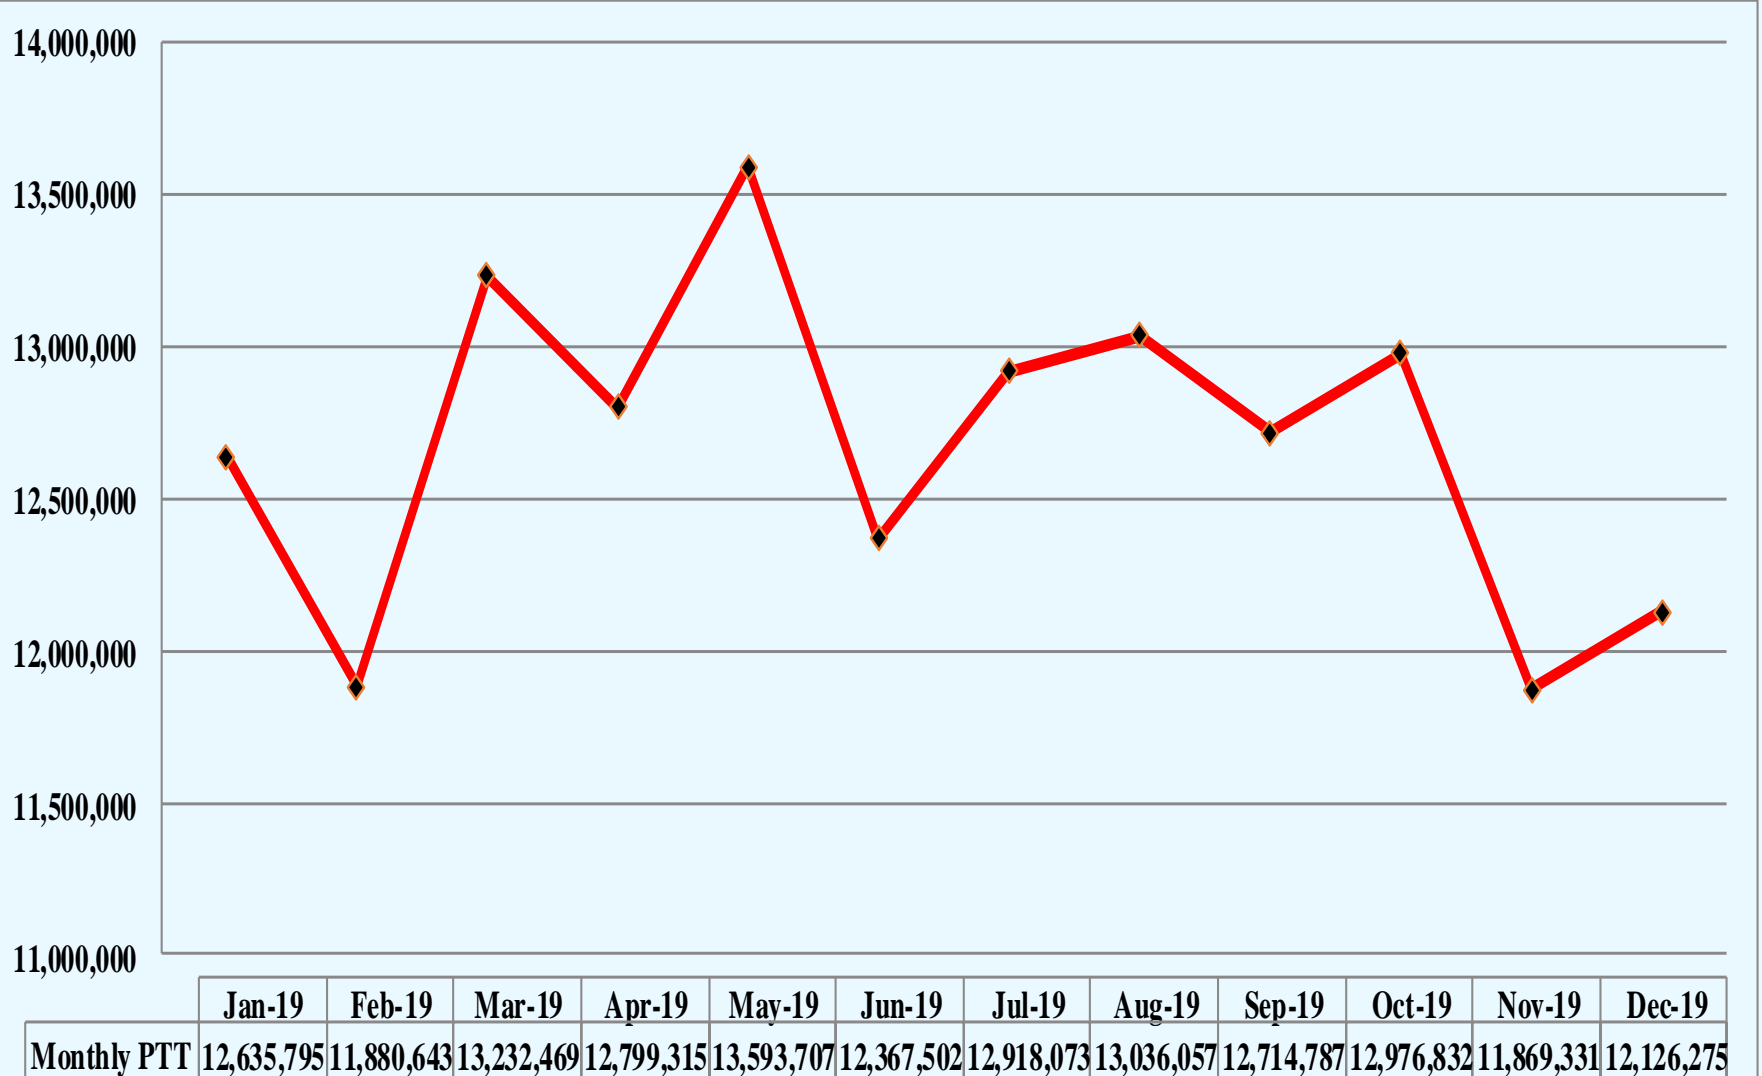

CHANNEL SUMMARY

➤ Total Channels 1284

- 1233 Channels on 141 Sites
- 51 Channels on 6 Mobile Sites

SYSTEM STATISTICS

SUBSCRIBERS

SUBSCRIBERS 2008 TO 2019

PUSH TO TALK

PUSH TO TALK PER DAY

BUSIES

BUSIES 2008 TO 2019

Busies 2008-2019

TOP SITES – VOICE BUSY

QUARTER

1. ABBEVILLE	31
2. ROSELAND	9
3. CHOPIN	6

QTR SITE OUTTAGES

Acadia	Clearwater	Dequincy	Jennings	New Iberia	St. James
Anacoco	Columbia	Farmerville	Jena	Noble	Sheridan
Arcadia	Coushatta	Gibson	Johnson Bayou	Paincourtville	Tallulah
Bellevue	Delhi	Hagewood	Keachi	Point Coupee	Theriot
Boothville	Chopin	Holloway	Livonia	Reggio	Vermillion
Bossier	Clinton	Homer	Laplace	Ringgold	Vick
Bridge City	Coushatta	Iberville	Many	Rustin	Ville Platte
Chase	Denham Springs	Jena	Montegut	Shreveport	Winnfield