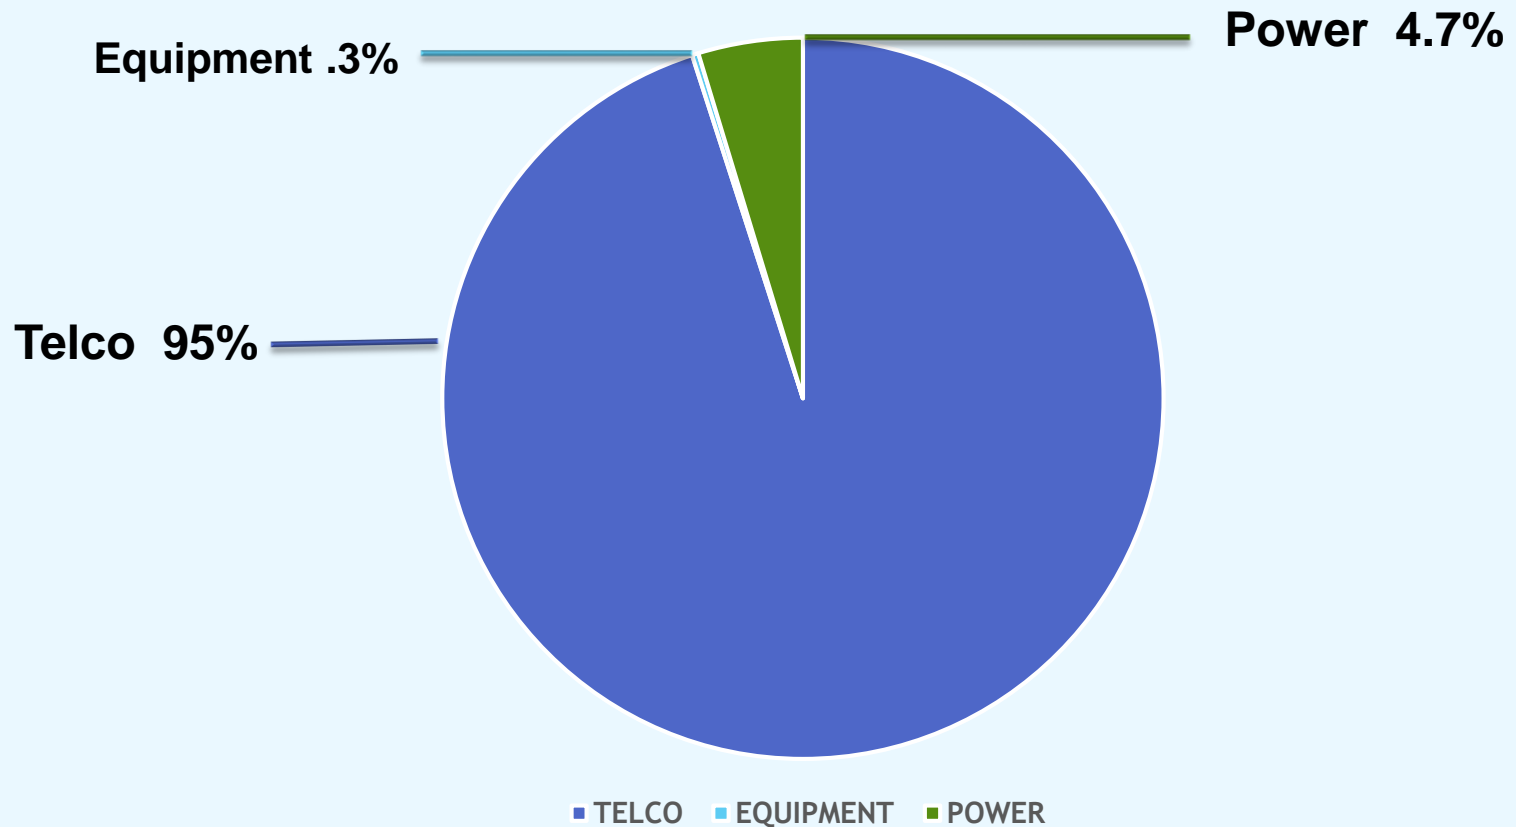

QTR SITE OUTTAGES DATA

What were the Issues?