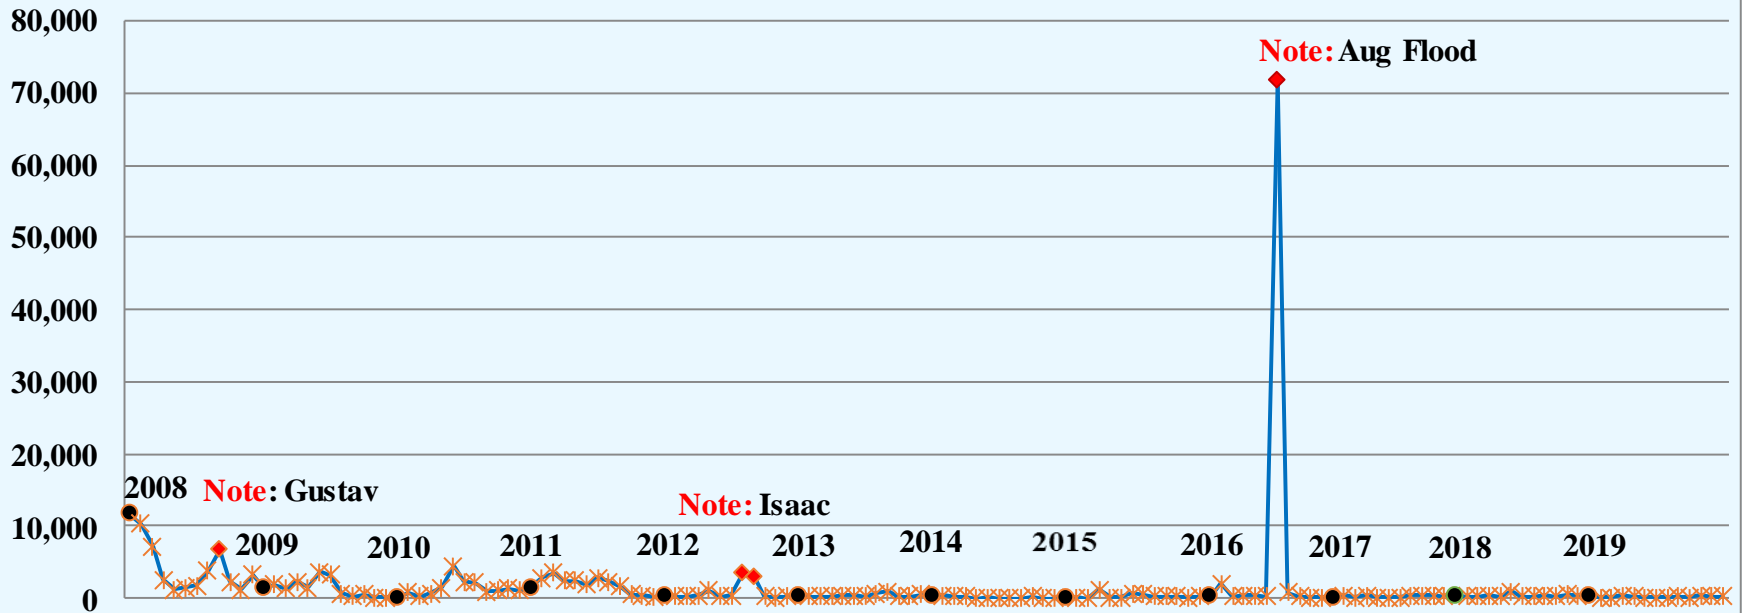

BUSIES 2008 TO 2019

Busies 2008-2019

TOP SITES – VOICE BUSY

QUARTER

1. ABBEVILLE	31
2. ROSELAND	9
3. CHOPIN	6