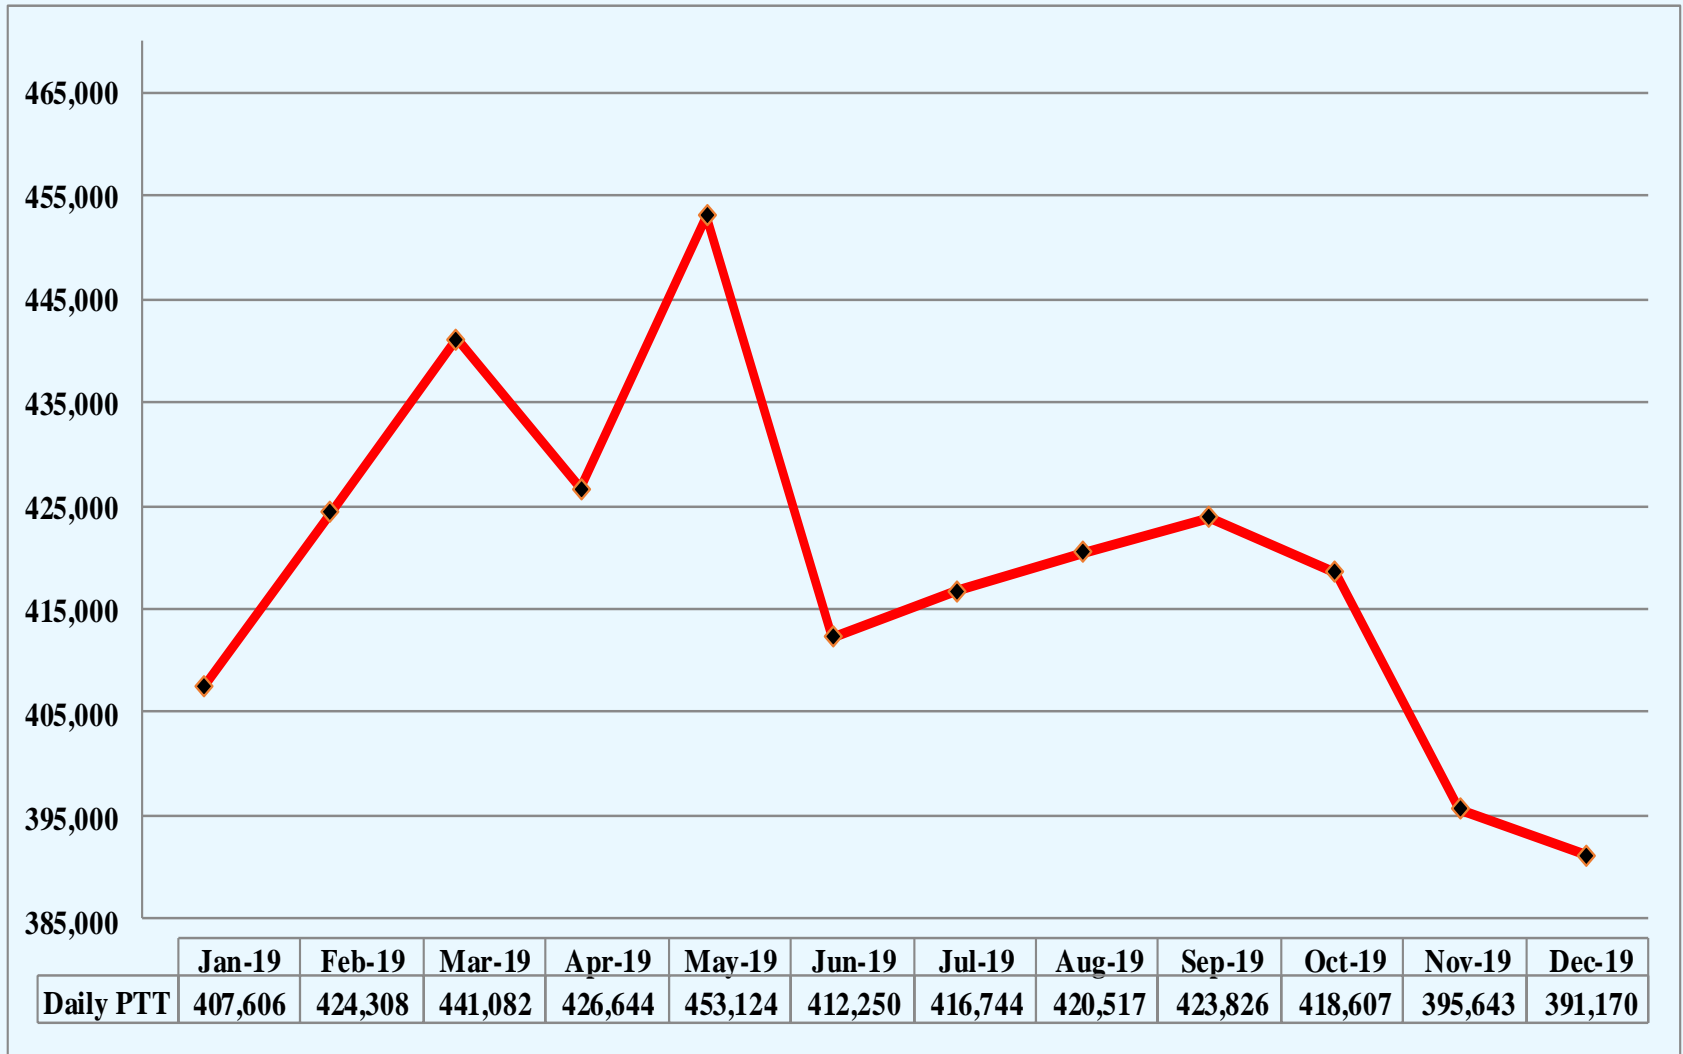

CHANNEL SUMMARY

➤ Total Channels 1284

- 1233 Channels on 141 Sites
- 51 Channels on 6 Mobile Sites

SYSTEM STATISTICS

SUBSCRIBERS

SUBSCRIBERS 2008 TO 2019

PUSH TO TALK

PUSH TO TALK PER DAY

BUSIES

BUSIES 2008 TO 2019

Busies 2008-2019

TOP SITES – VOICE BUSY

QUARTER

1. ABBEVILLE	31
2. ROSELAND	9
3. CHOPIN	6

QTR SITE OUTTAGES

Acadia	Clearwater	Dequincy	Jennings	New Iberia	St. James
Anacoco	Columbia	Farmerville	Jena	Noble	Sheridan
Arcadia	Coushatta	Gibson	Johnson Bayou	Paincourtville	Tallulah
Bellevue	Delhi	Hagewood	Keachi	Point Coupee	Theriot
Boothville	Chopin	Holloway	Livonia	Reggio	Vermillion
Bossier	Clinton	Homer	Laplace	Ringgold	Vick
Bridge City	Coushatta	Iberville	Many	Rustin	Ville Platte
Chase	Denham Springs	Jena	Montegut	Shreveport	Winnfield