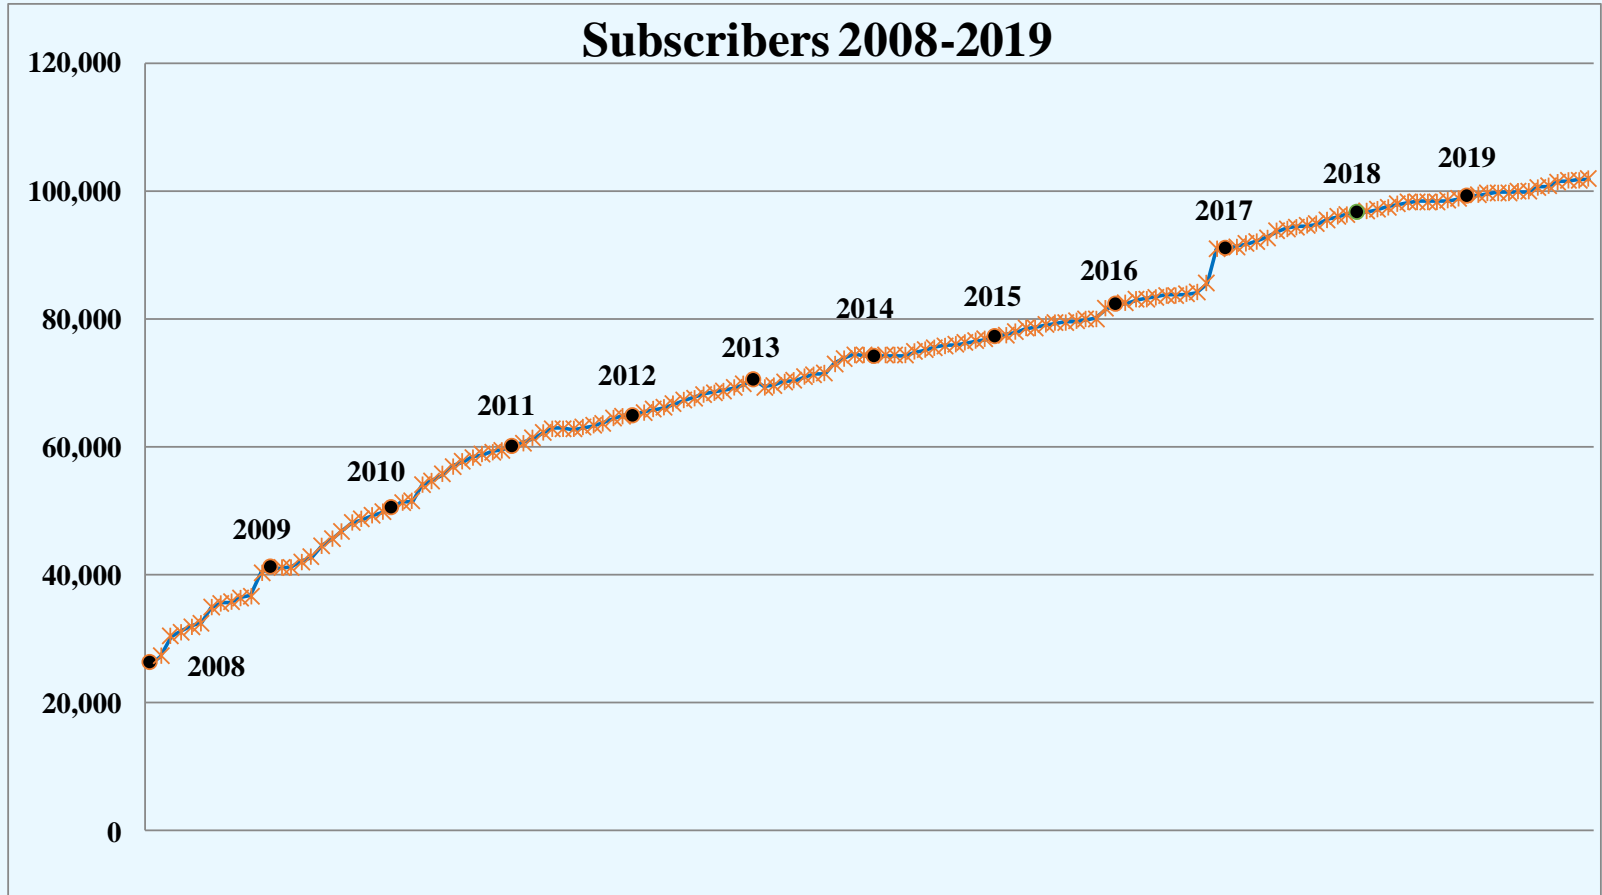

CHANNEL SUMMARY

➤ Total Channels 1284

- 1233 Channels on 141 Sites
- 51 Channels on 6 Mobile Sites

SYSTEM STATISTICS

SUBSCRIBERS

SUBSCRIBERS 2008 TO 2019

PUSH TO TALK

PUSH TO TALK PER DAY

BUSIES

BUSIES 2008 TO 2019

Busies 2008-2019

TOP SITES – VOICE BUSY

QUARTER

1. ABBEVILLE	31
2. ROSELAND	9
3. CHOPIN	6

QTR SITE OUTTAGES

Acadia	Clearwater	Dequincy	Jennings	New Iberia	St. James
Anacoco	Columbia	Farmerville	Jena	Noble	Sheridan
Arcadia	Coushatta	Gibson	Johnson Bayou	Paincourtville	Tallulah
Bellevue	Delhi	Hagewood	Keachi	Point Coupee	Theriot
Boothville	Chopin	Holloway	Livonia	Reggio	Vermillion
Bossier	Clinton	Homer	Laplace	Ringgold	Vick
Bridge City	Coushatta	Iberville	Many	Rustin	Ville Platte
Chase	Denham Springs	Jena	Montegut	Shreveport	Winnfield