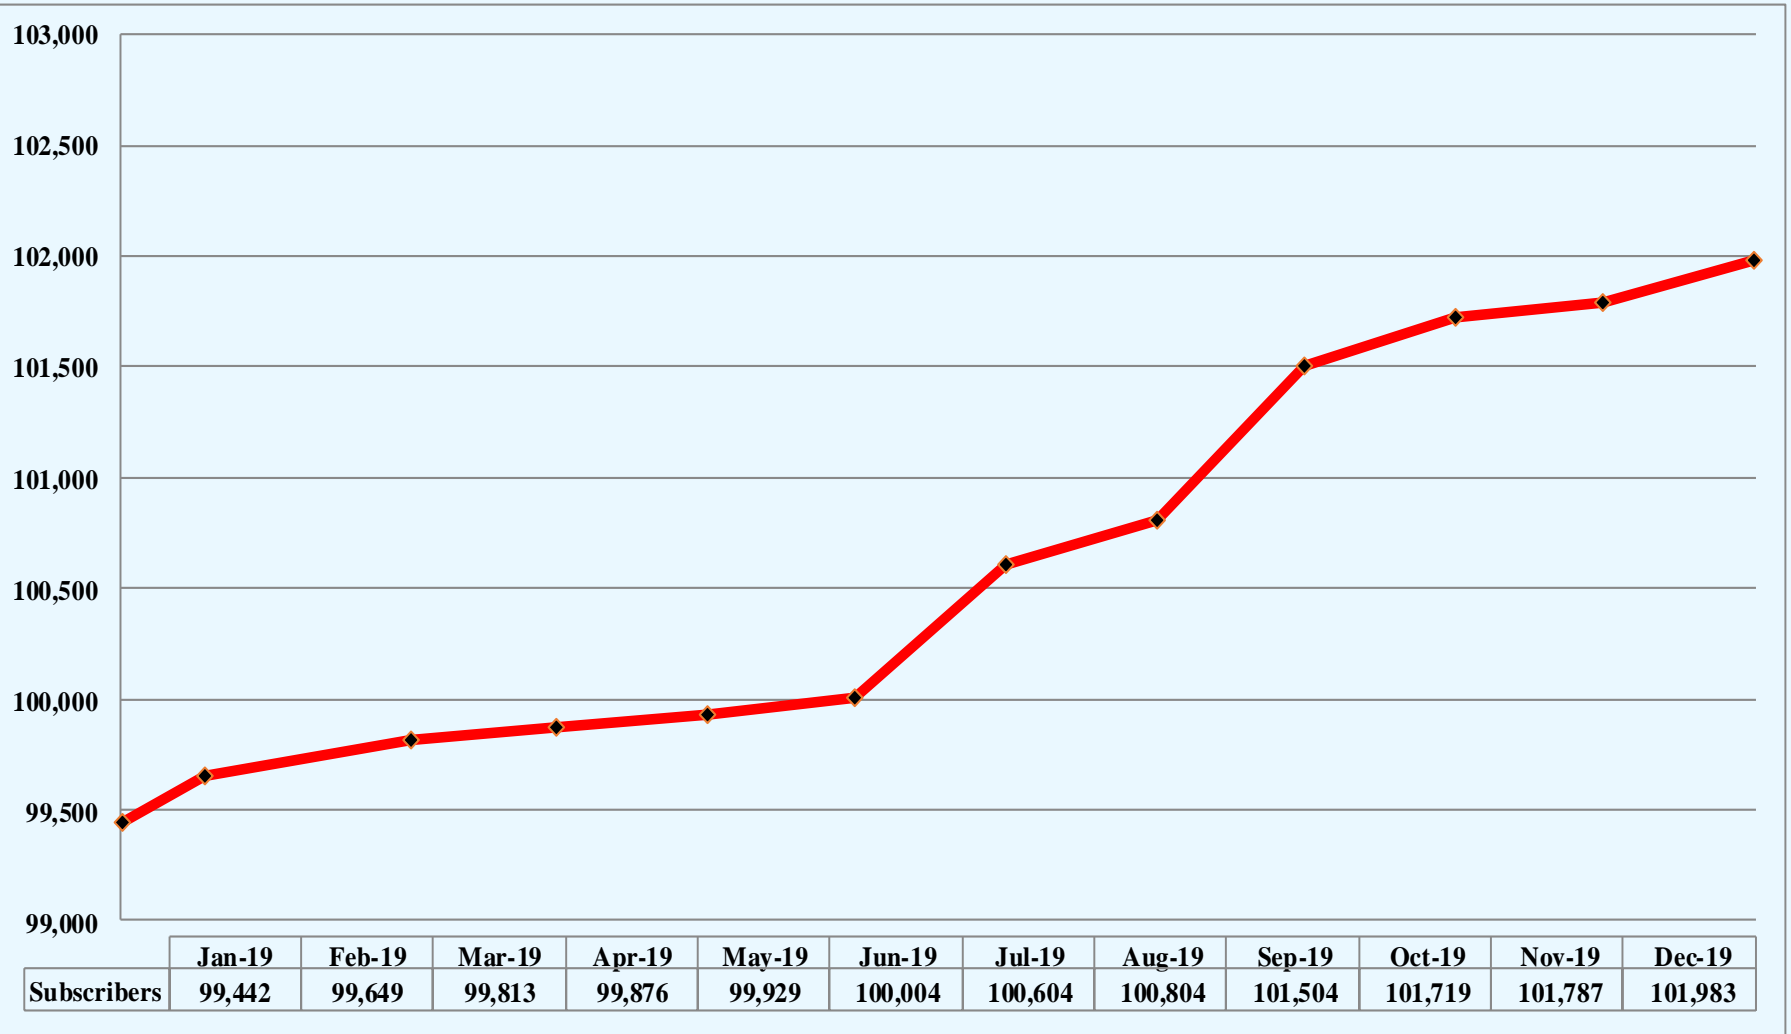

CHANNEL SUMMARY

➤ Total Channels 1284

- 1233 Channels on 141 Sites
- 51 Channels on 6 Mobile Sites

SYSTEM STATISTICS

SUBSCRIBERS

SUBSCRIBERS 2008 TO 2019

PUSH TO TALK

PUSH TO TALK PER DAY

BUSIES

BUSIES 2008 TO 2019

Busies 2008-2019

TOP SITES – VOICE BUSY

QUARTER

1. ABBEVILLE	31
2. ROSELAND	9
3. CHOPIN	6

QTR SITE OUTTAGES

Acadia	Clearwater	Dequincy	Jennings	New Iberia	St. James
Anacoco	Columbia	Farmerville	Jena	Noble	Sheridan
Arcadia	Coushatta	Gibson	Johnson Bayou	Paincourtville	Tallulah
Bellevue	Delhi	Hagewood	Keachi	Point Coupee	Theriot
Boothville	Chopin	Holloway	Livonia	Reggio	Vermillion
Bossier	Clinton	Homer	Laplace	Ringgold	Vick
Bridge City	Coushatta	Iberville	Many	Rustin	Ville Platte
Chase	Denham Springs	Jena	Montegut	Shreveport	Winnfield