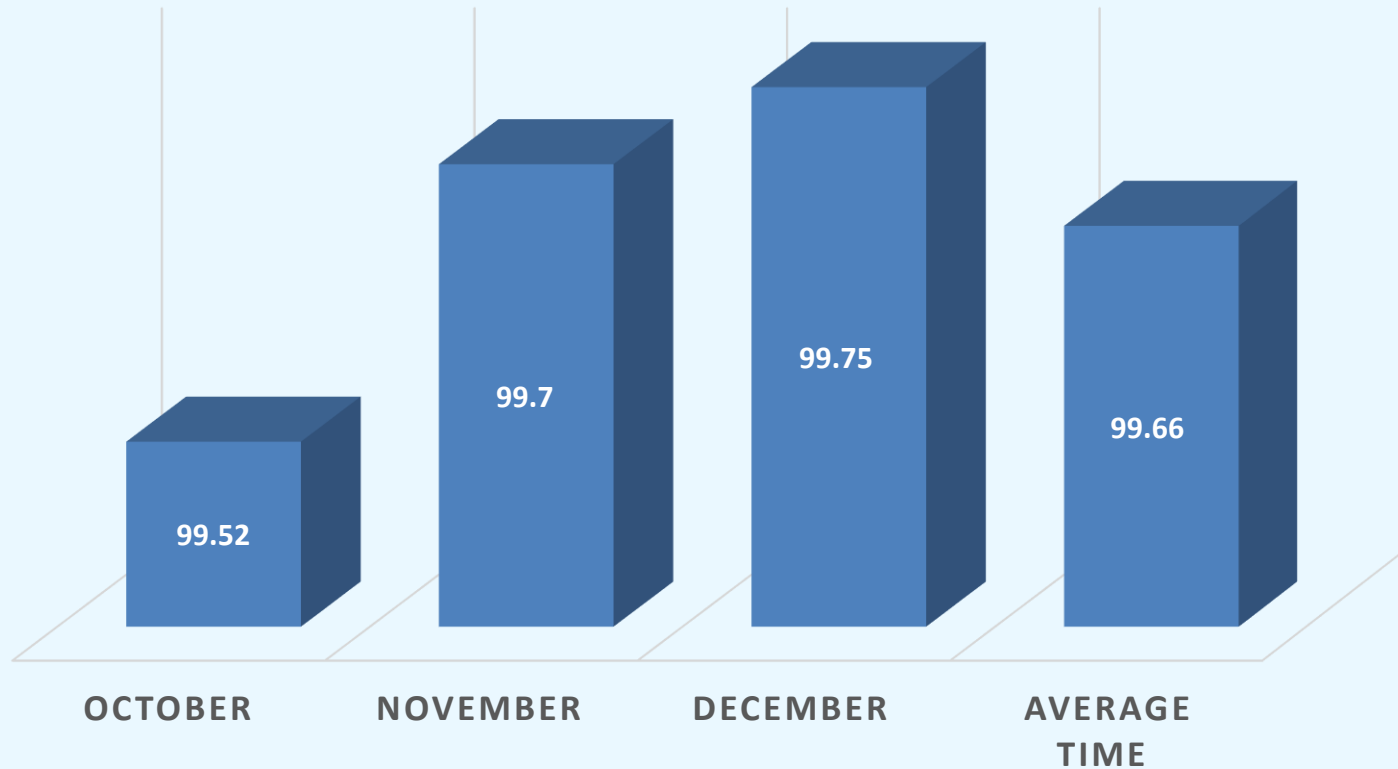

Total Downtime is 1045.5 Hours

QTR SITE OUTTAGES DATA

What were the Issues?

QTR SYSTEM STATISTICS

PERCENTAGE OF ALL SITES IN WIDE AREA OPERATIONS

SUBSCRIBER STATISTICS

SUBSCRIBER STATISTICS

➤ Security Groups