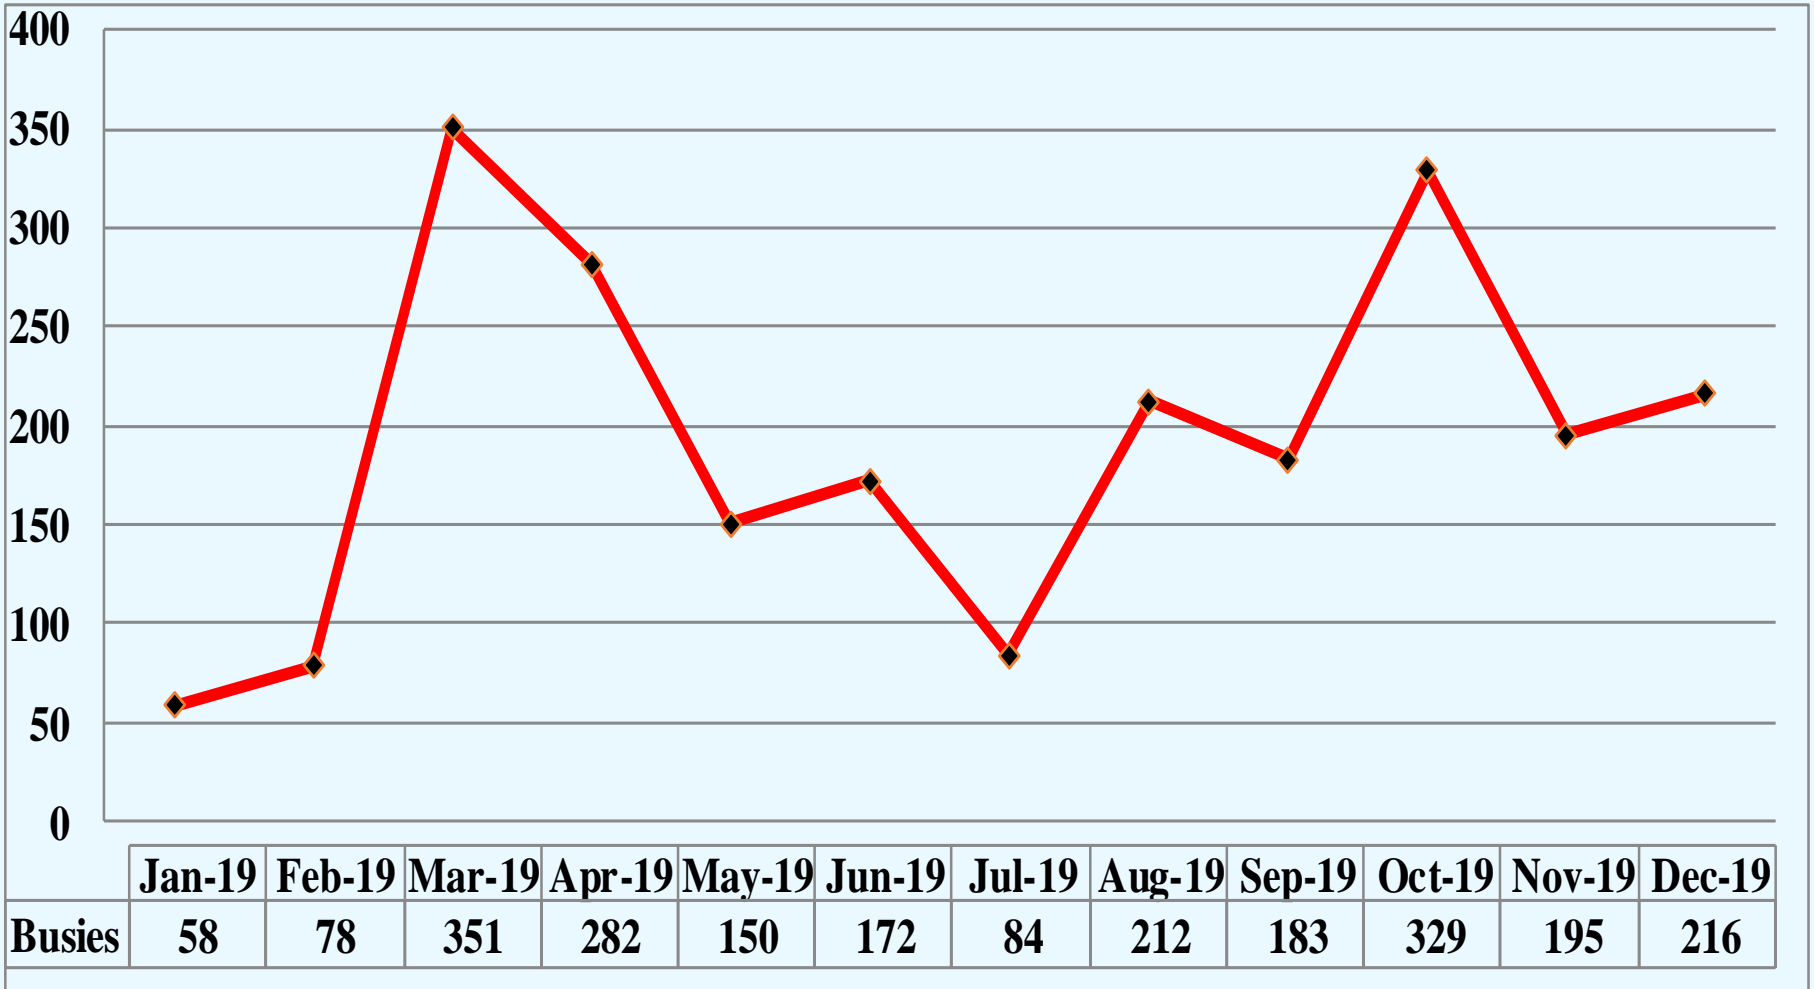

CHANNEL SUMMARY

➤ Total Channels 1284

- 1233 Channels on 141 Sites
- 51 Channels on 6 Mobile Sites

SYSTEM STATISTICS

SUBSCRIBERS

SUBSCRIBERS 2008 TO 2019

PUSH TO TALK

PUSH TO TALK PER DAY

BUSIES

BUSIES 2008 TO 2019

Busies 2008-2019

TOP SITES – VOICE BUSY

QUARTER

1. ABBEVILLE	31
2. ROSELAND	9
3. CHOPIN	6

QTR SITE OUTTAGES

Acadia	Clearwater	Dequincy	Jennings	New Iberia	St. James
Anacoco	Columbia	Farmerville	Jena	Noble	Sheridan
Arcadia	Coushatta	Gibson	Johnson Bayou	Paincourtville	Tallulah
Bellevue	Delhi	Hagewood	Keachi	Point Coupee	Theriot
Boothville	Chopin	Holloway	Livonia	Reggio	Vermillion
Bossier	Clinton	Homer	Laplace	Ringgold	Vick
Bridge City	Coushatta	Iberville	Many	Rustin	Ville Platte
Chase	Denham Springs	Jena	Montegut	Shreveport	Winnfield