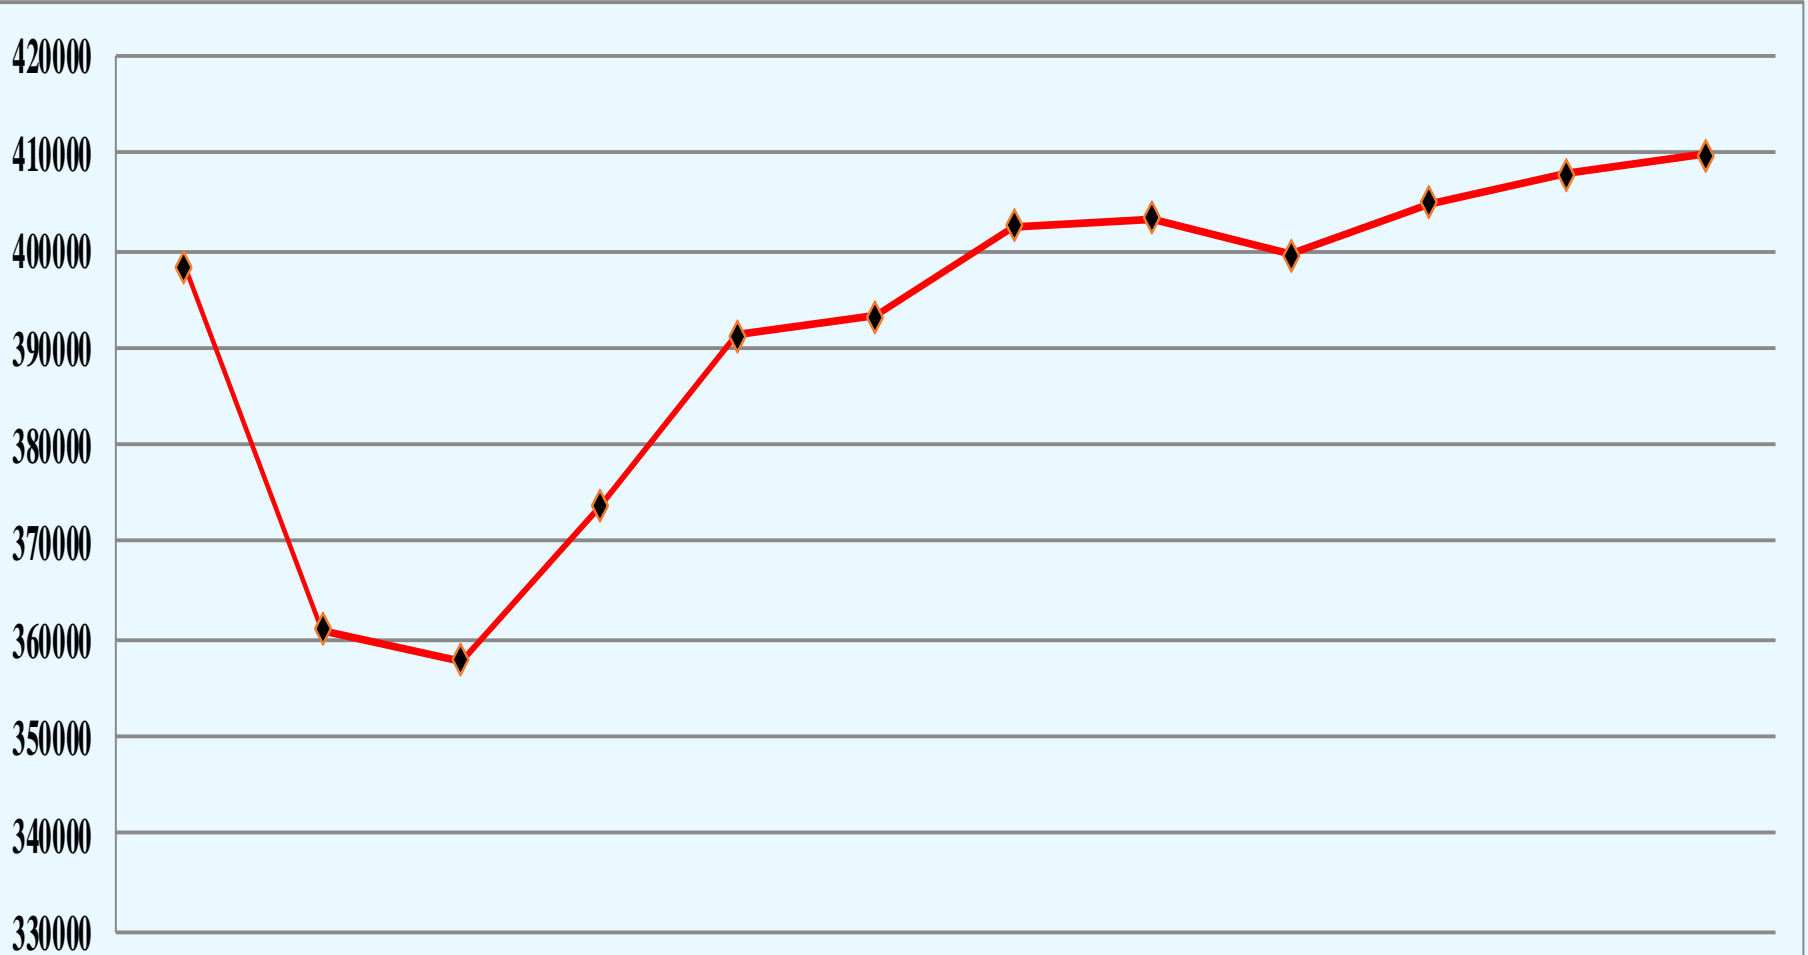

CHANNEL SUMMARY

- Total Channels (128 Tower Sites and 6 Mobile Sites) – 1211
 - 1172 Channels on 128 Sites
 - 39 Channels on 6 Mobile Sites

SYSTEM STATISTICS

SUBSCRIBERS

PUSH TO TALK

PUSH TO TALK PER DAY

	Oct-14	Nov-14	Dec-14	Jan-15	Feb-15	Mar-15	Apr-15	May-15	Jun-15	Jul-15	Aug-15	Sep-15
Daily PTT	398318	360940	357871	373717	391341	393187	402550	403244	399662	404963	407957	409844

BUSIES

	Oct-14	Nov-14	Dec-14	Jan-15	Feb-15	Mar-15	Apr-15	May-15	Jun-15	Jul-15	Aug-15	Sep-15
Busies	231	12	10	13	80	46	1,227	81	143	611	472	219

TOP SITES – VOICE BUSY

➤ **SEPTEMBER 1 TO SEPTEMBER 30**

1. BR SIMULCAST