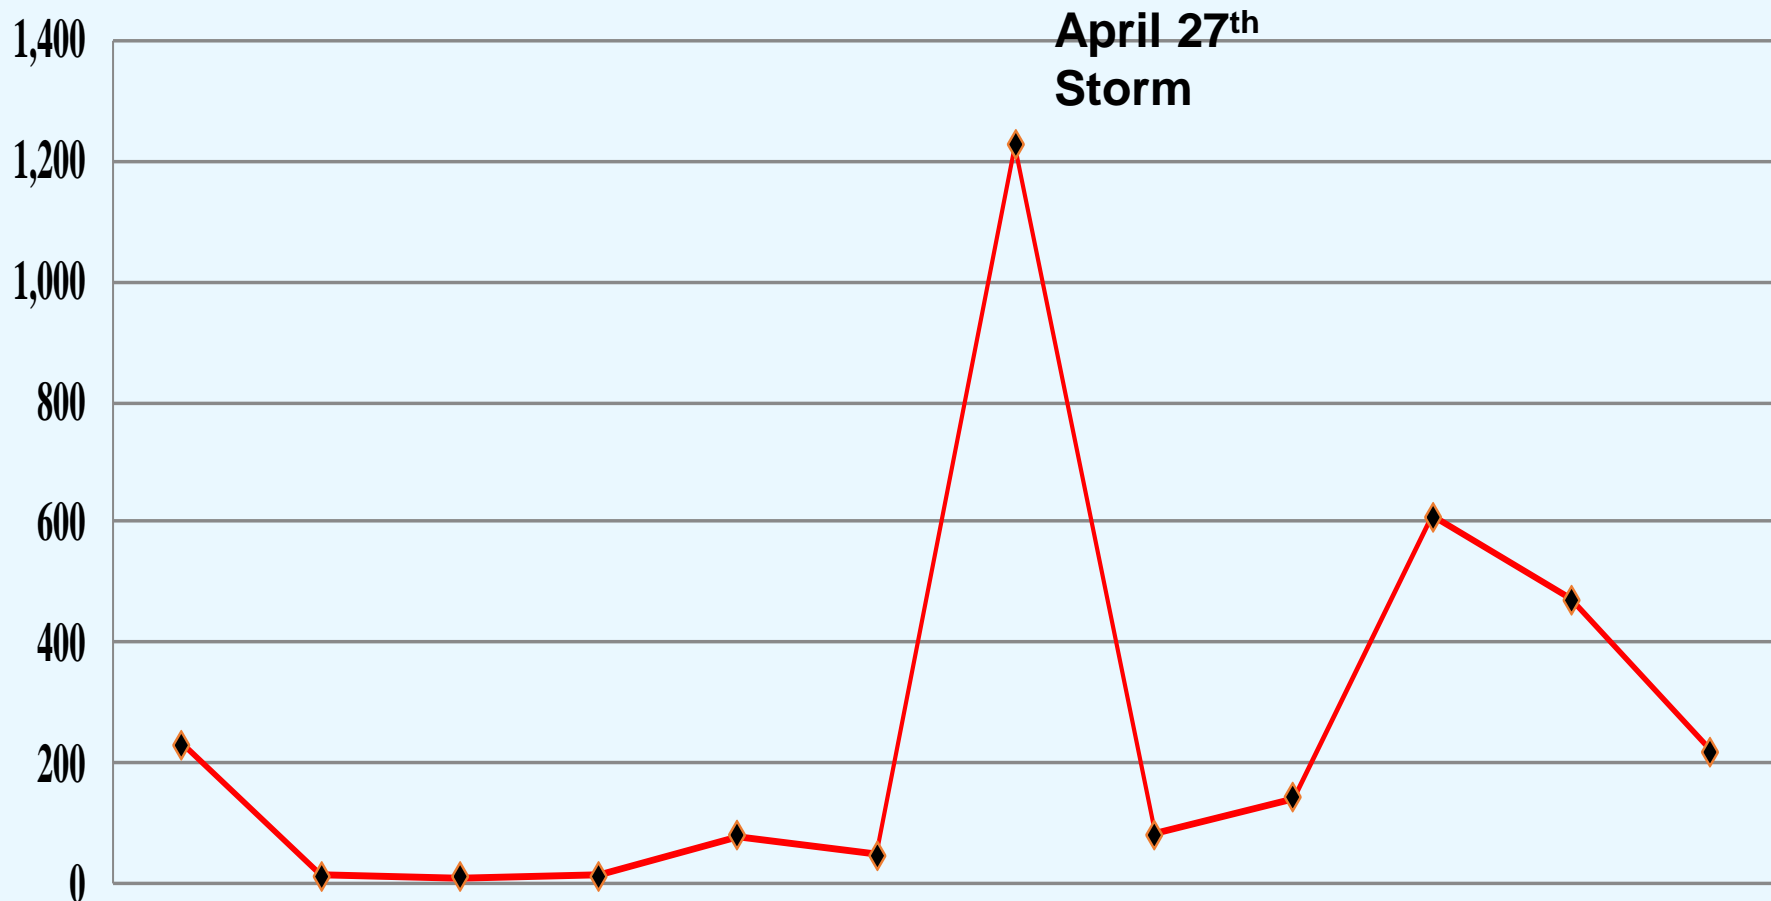

CHANNEL SUMMARY

- Total Channels (128 Tower Sites and 6 Mobile Sites) – 1211
 - 1172 Channels on 128 Sites
 - 39 Channels on 6 Mobile Sites

SYSTEM STATISTICS

SUBSCRIBERS

PUSH TO TALK

PUSH TO TALK PER DAY

	Oct-14	Nov-14	Dec-14	Jan-15	Feb-15	Mar-15	Apr-15	May-15	Jun-15	Jul-15	Aug-15	Sep-15
Daily PTT	398318	360940	357871	373717	391341	393187	402550	403244	399662	404963	407957	409844

BUSIES

	Oct-14	Nov-14	Dec-14	Jan-15	Feb-15	Mar-15	Apr-15	May-15	Jun-15	Jul-15	Aug-15	Sep-15
Busies	231	12	10	13	80	46	1,227	81	143	611	472	219

TOP SITES – VOICE BUSY

➤ **SEPTEMBER 1 TO SEPTEMBER 30**

1. BR SIMULCAST