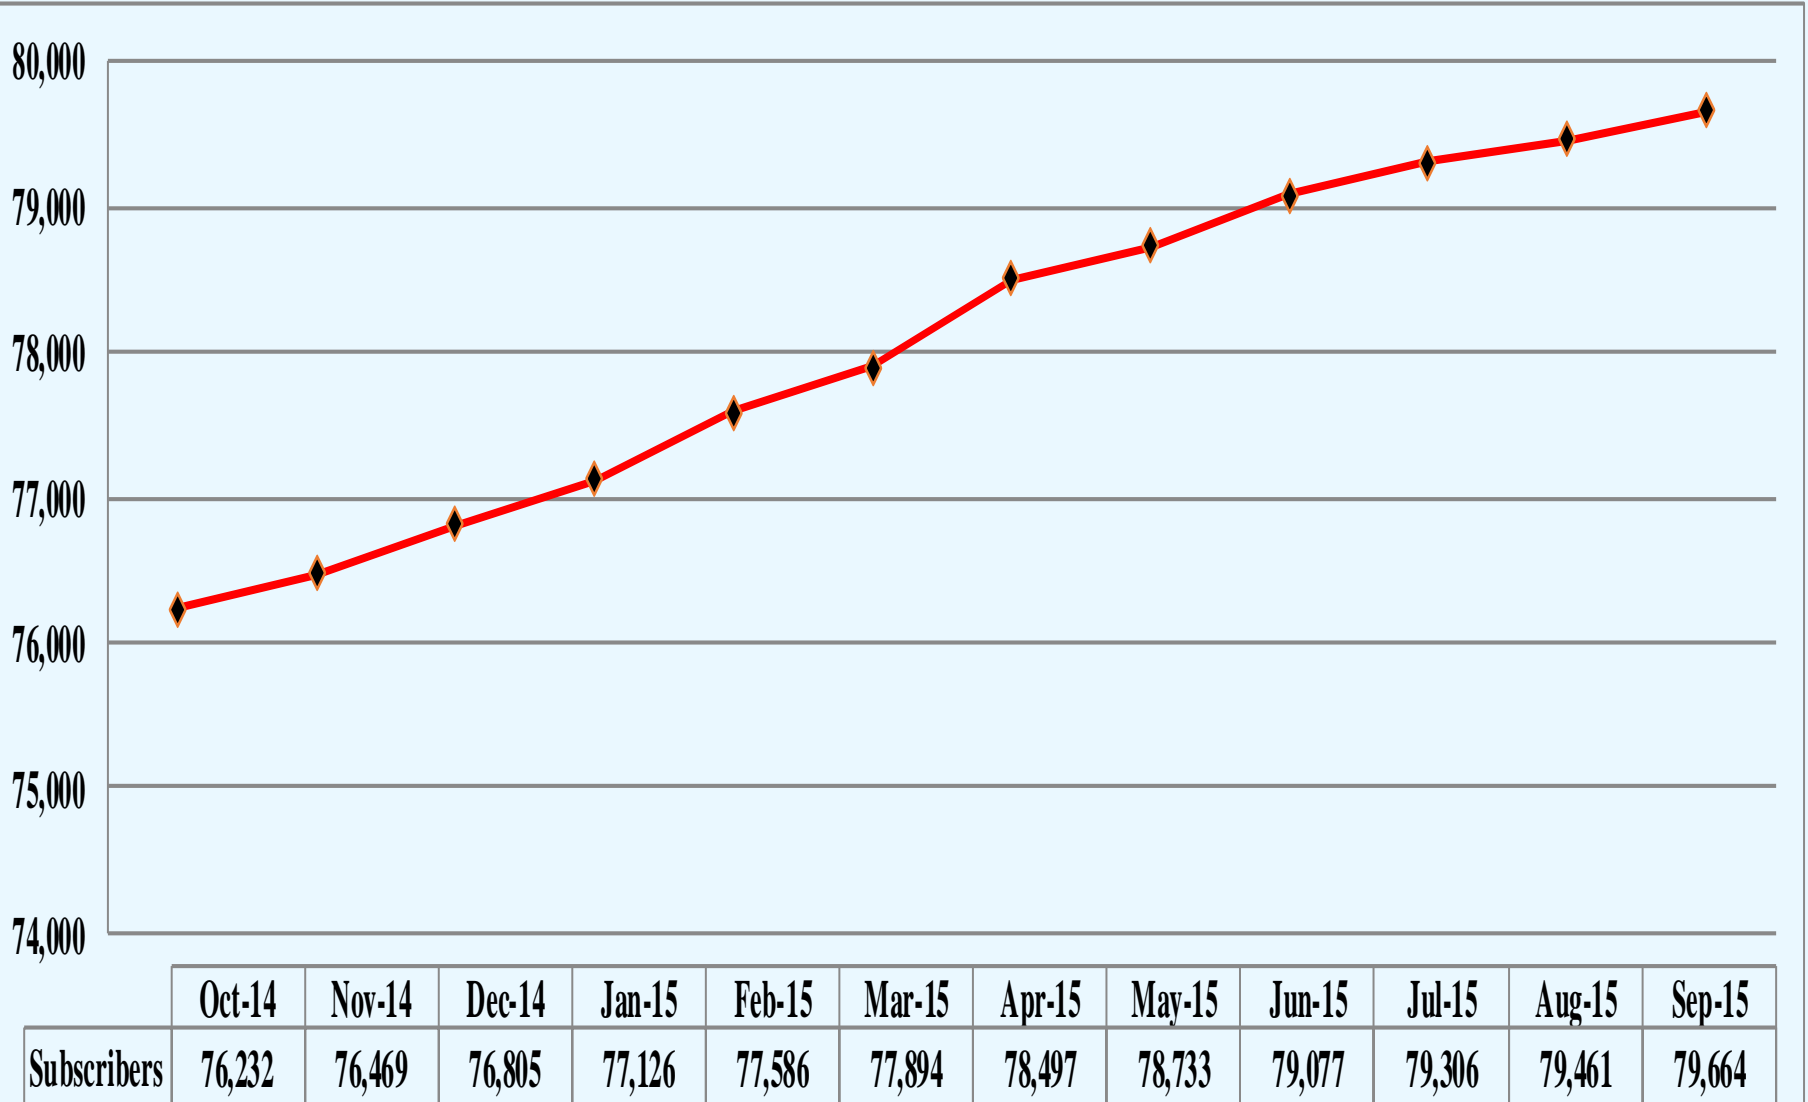

ZONE 4 SITES IN FULL OPERATION

Abbeville	Acadia	Arsene Lebleu	DeQuincy	Dry Creek
Jeanerette	Jennings	Johnson Bayou	Lafayette	Lake Charles
Leesville	Merryville	Opelousas	Parks	Rockefeller
Rosepine	Scott	Sulphur	Vermillion	Ville Platte
Vinton	Cravens	Hicks	Hornbeck	Oakdale
Roseland	E. Jennings	Anacoco	Oberlin	

CHANNEL SUMMARY

- Total Channels (128 Tower Sites and 6 Mobile Sites) – 1211
 - 1172 Channels on 128 Sites
 - 39 Channels on 6 Mobile Sites

SYSTEM STATISTICS

SUBSCRIBERS

PUSH TO TALK

PUSH TO TALK PER DAY

	Oct-14	Nov-14	Dec-14	Jan-15	Feb-15	Mar-15	Apr-15	May-15	Jun-15	Jul-15	Aug-15	Sep-15
Daily PTT	398318	360940	357871	373717	391341	393187	402550	403244	399662	404963	407957	409844

BUSIES

	Oct-14	Nov-14	Dec-14	Jan-15	Feb-15	Mar-15	Apr-15	May-15	Jun-15	Jul-15	Aug-15	Sep-15
Busies	231	12	10	13	80	46	1,227	81	143	611	472	219

TOP SITES – VOICE BUSY

➤ **SEPTEMBER 1 TO SEPTEMBER 30**

1. BR SIMULCAST