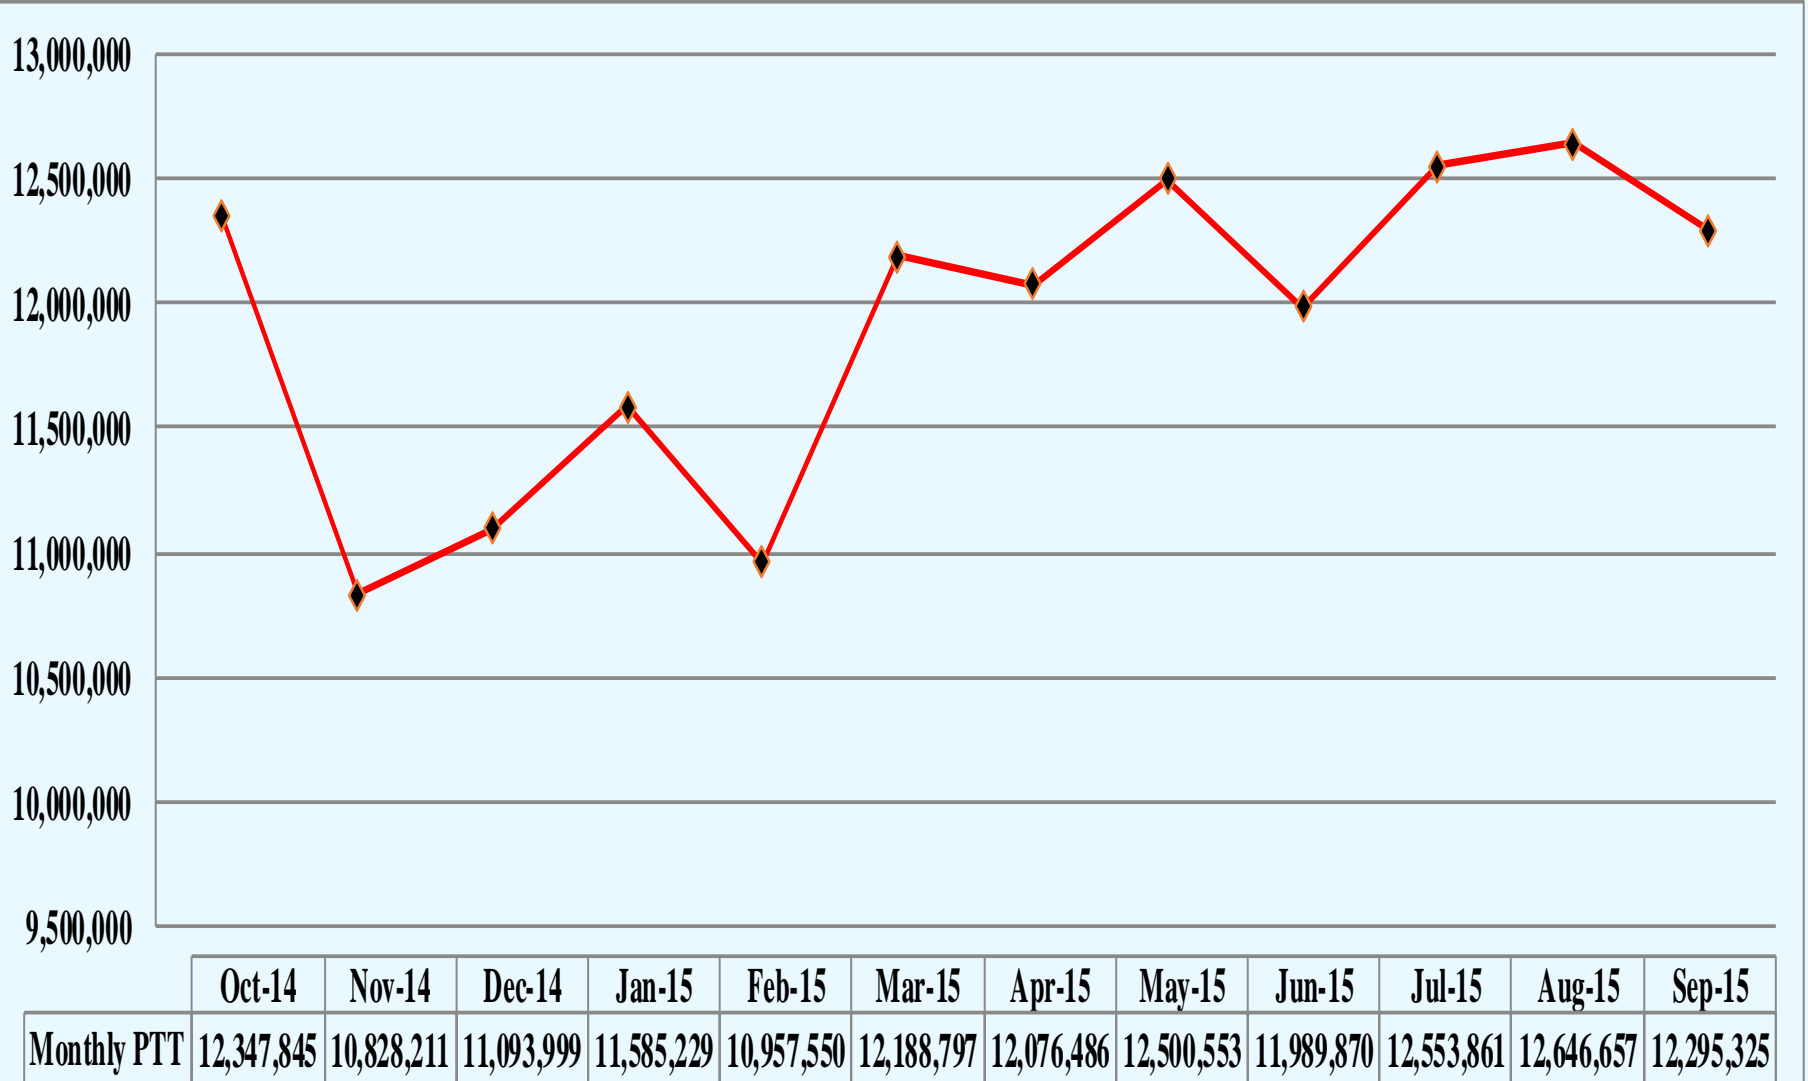

CHANNEL SUMMARY

- Total Channels (128 Tower Sites and 6 Mobile Sites) – 1211
 - 1172 Channels on 128 Sites
 - 39 Channels on 6 Mobile Sites

SYSTEM STATISTICS

SUBSCRIBERS

PUSH TO TALK

PUSH TO TALK PER DAY

	Oct-14	Nov-14	Dec-14	Jan-15	Feb-15	Mar-15	Apr-15	May-15	Jun-15	Jul-15	Aug-15	Sep-15
Daily PTT	398318	360940	357871	373717	391341	393187	402550	403244	399662	404963	407957	409844

BUSIES

	Oct-14	Nov-14	Dec-14	Jan-15	Feb-15	Mar-15	Apr-15	May-15	Jun-15	Jul-15	Aug-15	Sep-15
Busies	231	12	10	13	80	46	1,227	81	143	611	472	219

TOP SITES – VOICE BUSY

➤ **SEPTEMBER 1 TO SEPTEMBER 30**

1. BR SIMULCAST