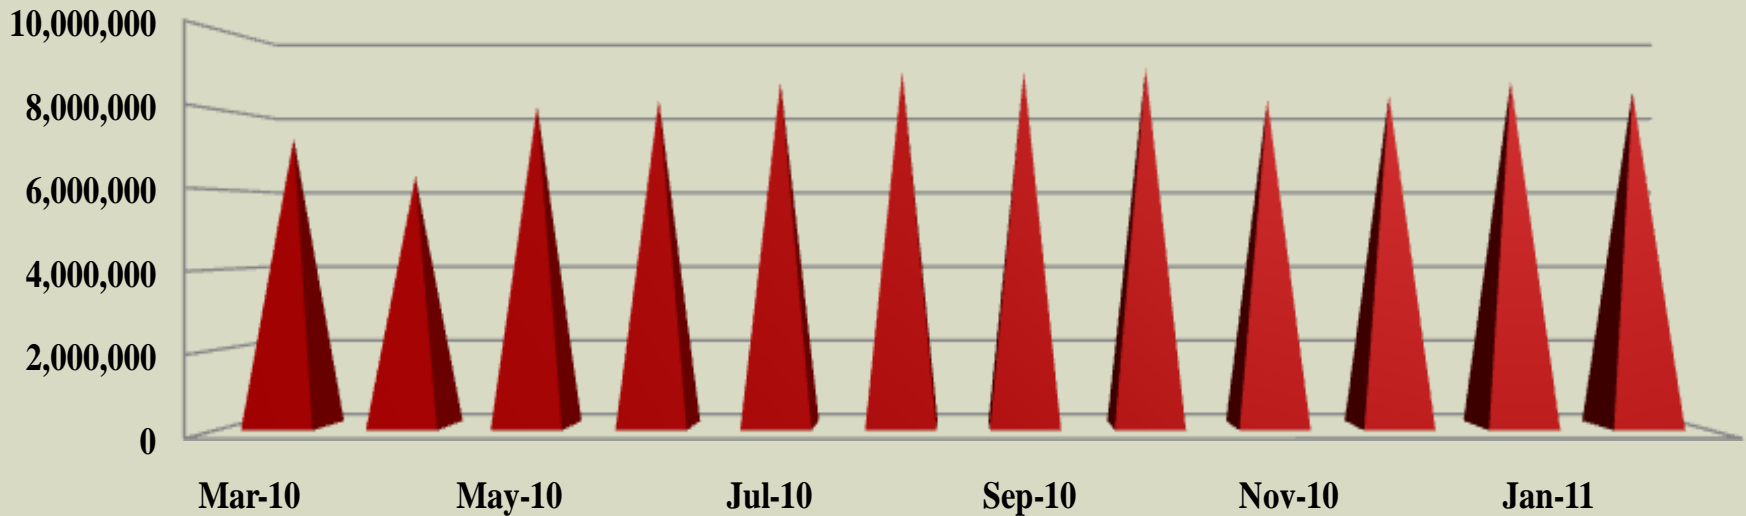

CHANNEL SUMMARY

- Total Channels (107 Sites in Full Operation and 5 Trailers) – 946
- Total Active Channels – 927
 - 897 Channels on 107 Sites
 - 30 Channels on 5 Trailers
- Repeaters Pending Licenses/Rebanding – 19

SYSTEM STATISTICS

SUBSCRIBERS

User Growth

	Mar-10	Apr-10	May-10	Jun-10	Jul-10	Aug-10	Sep-10	Oct-10	Nov-10	Dec-10	Jan-11	Feb-11
User Growth	51,292	51,484	54,027	54,631	55,650	56,997	57,687	58,423	58,816	59,263	59,515	59,801

PUSH TO TALK

Monthly PTT

	Mar-10	Apr-10	May-10	Jun-10	Jul-10	Aug-10	Sep-10	Oct-10	Nov-10	Dec-10	Jan-11	Feb-11
Monthly PTT	7,324,826	6,350,750	8,139,774	8,313,034	8,758,020	9,015,360	9,025,131	9,110,949	8,305,624	8,422,007	8,767,546	8,508,526

BUSIES

Busies

	Feb-10	Mar-10	Apr-10	May-10	Jun-10	Jul-10	Aug-10	Sep-10	Oct-10	Nov-10	Dec-10	Jan-11	Feb-11
Busies	825	259	627	1,434	4,405	2,356	2,116	923	1,060	1,328	1,022	562	2,830

TOP 7 SITES – VOICE BUSY