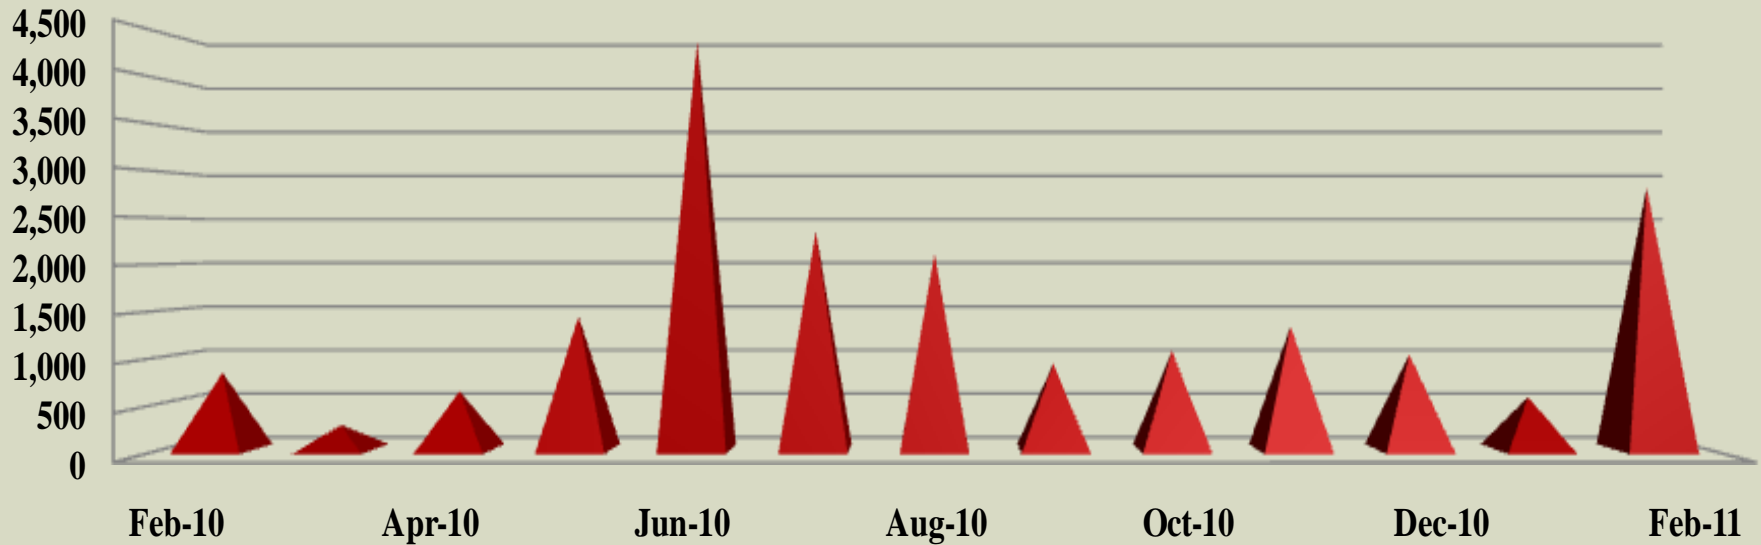

CHANNEL SUMMARY

- Total Channels (107 Sites in Full Operation and 5 Trailers) – 946
- Total Active Channels – 927
 - 897 Channels on 107 Sites
 - 30 Channels on 5 Trailers
- Repeaters Pending Licenses/Rebanding – 19

SYSTEM STATISTICS

SUBSCRIBERS

User Growth

	Mar-10	Apr-10	May-10	Jun-10	Jul-10	Aug-10	Sep-10	Oct-10	Nov-10	Dec-10	Jan-11	Feb-11
User Growth	51,292	51,484	54,027	54,631	55,650	56,997	57,687	58,423	58,816	59,263	59,515	59,801

PUSH TO TALK

Monthly PTT

	Mar-10	Apr-10	May-10	Jun-10	Jul-10	Aug-10	Sep-10	Oct-10	Nov-10	Dec-10	Jan-11	Feb-11
Monthly PTT	7,324,826	6,350,750	8,139,774	8,313,034	8,758,020	9,015,360	9,025,131	9,110,949	8,305,624	8,422,007	8,767,546	8,508,526

BUSIES

Busies

	Feb-10	Mar-10	Apr-10	May-10	Jun-10	Jul-10	Aug-10	Sep-10	Oct-10	Nov-10	Dec-10	Jan-11	Feb-11
Busies	825	259	627	1,434	4,405	2,356	2,116	923	1,060	1,328	1,022	562	2,830

TOP 7 SITES – VOICE BUSY