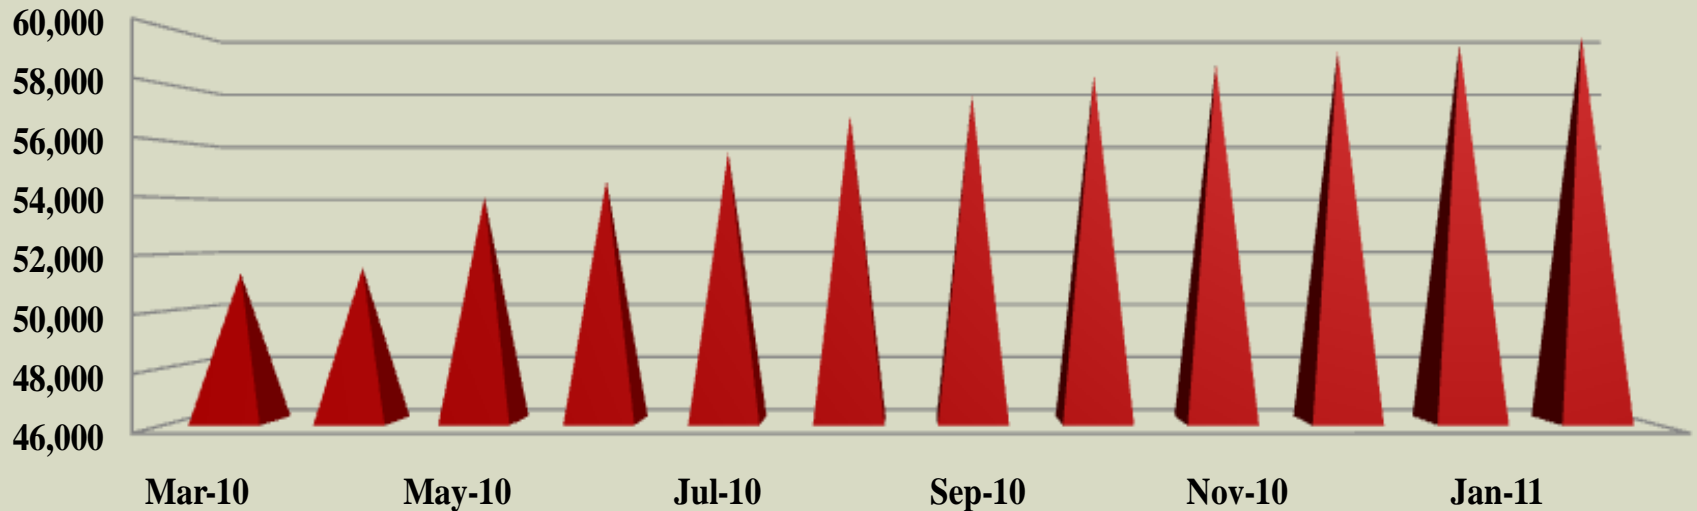

CHANNEL SUMMARY

- Total Channels (107 Sites in Full Operation and 5 Trailers) – 946
- Total Active Channels – 927
 - 897 Channels on 107 Sites
 - 30 Channels on 5 Trailers
- Repeaters Pending Licenses/Rebanding – 19

SYSTEM STATISTICS

SUBSCRIBERS

User Growth

	Mar-10	Apr-10	May-10	Jun-10	Jul-10	Aug-10	Sep-10	Oct-10	Nov-10	Dec-10	Jan-11	Feb-11
User Growth	51,292	51,484	54,027	54,631	55,650	56,997	57,687	58,423	58,816	59,263	59,515	59,801