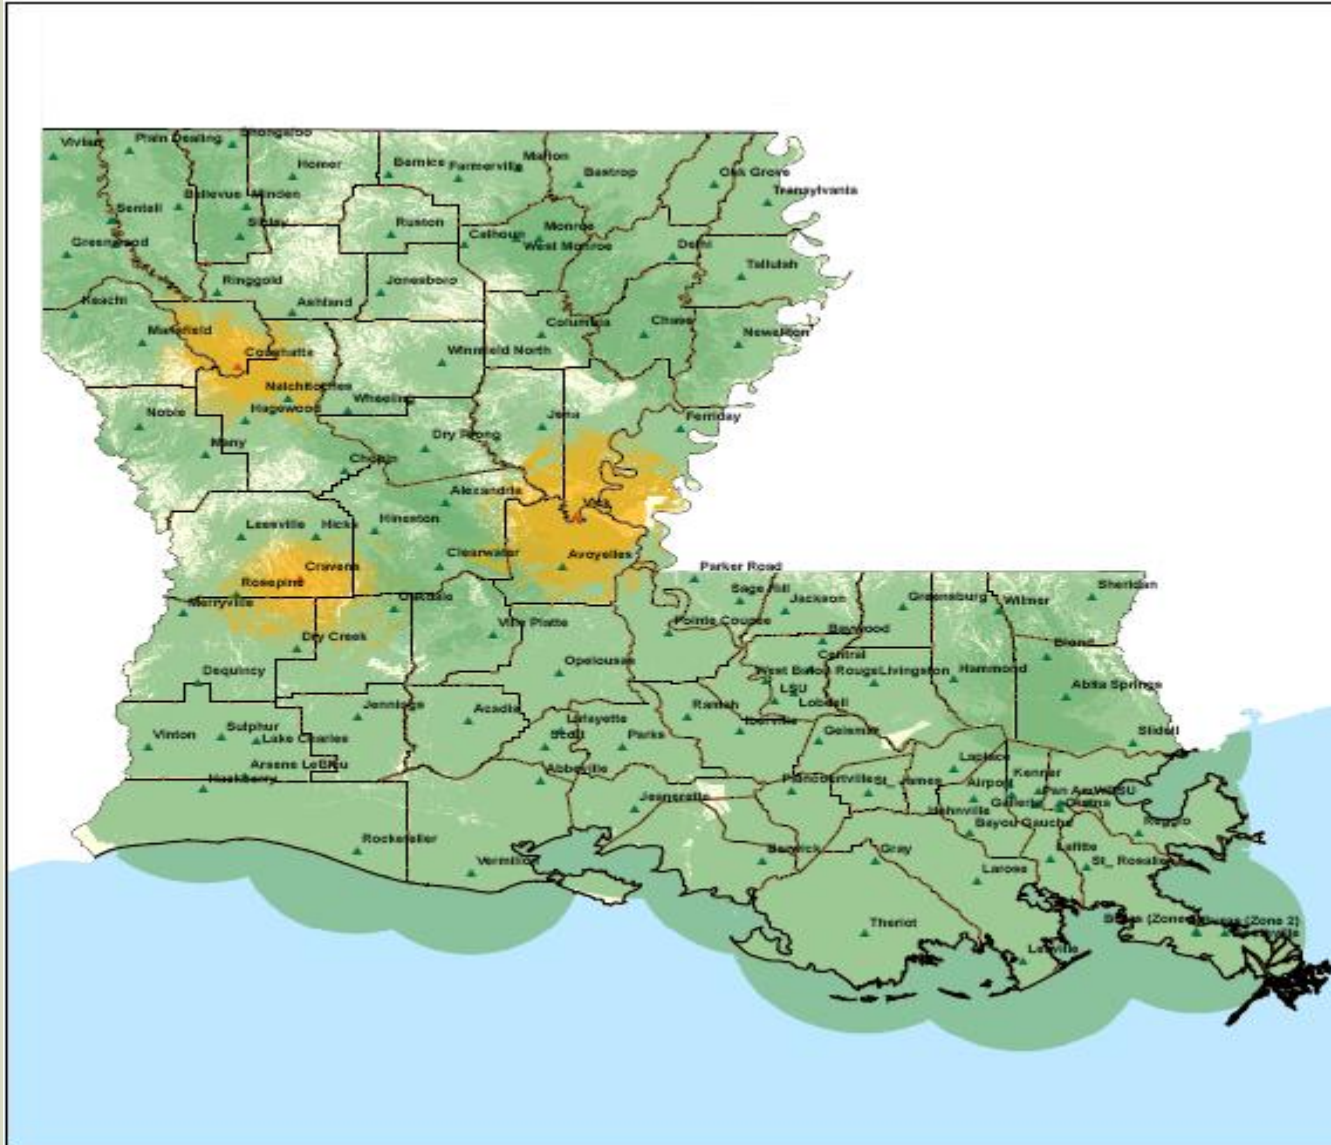

Present Coverage