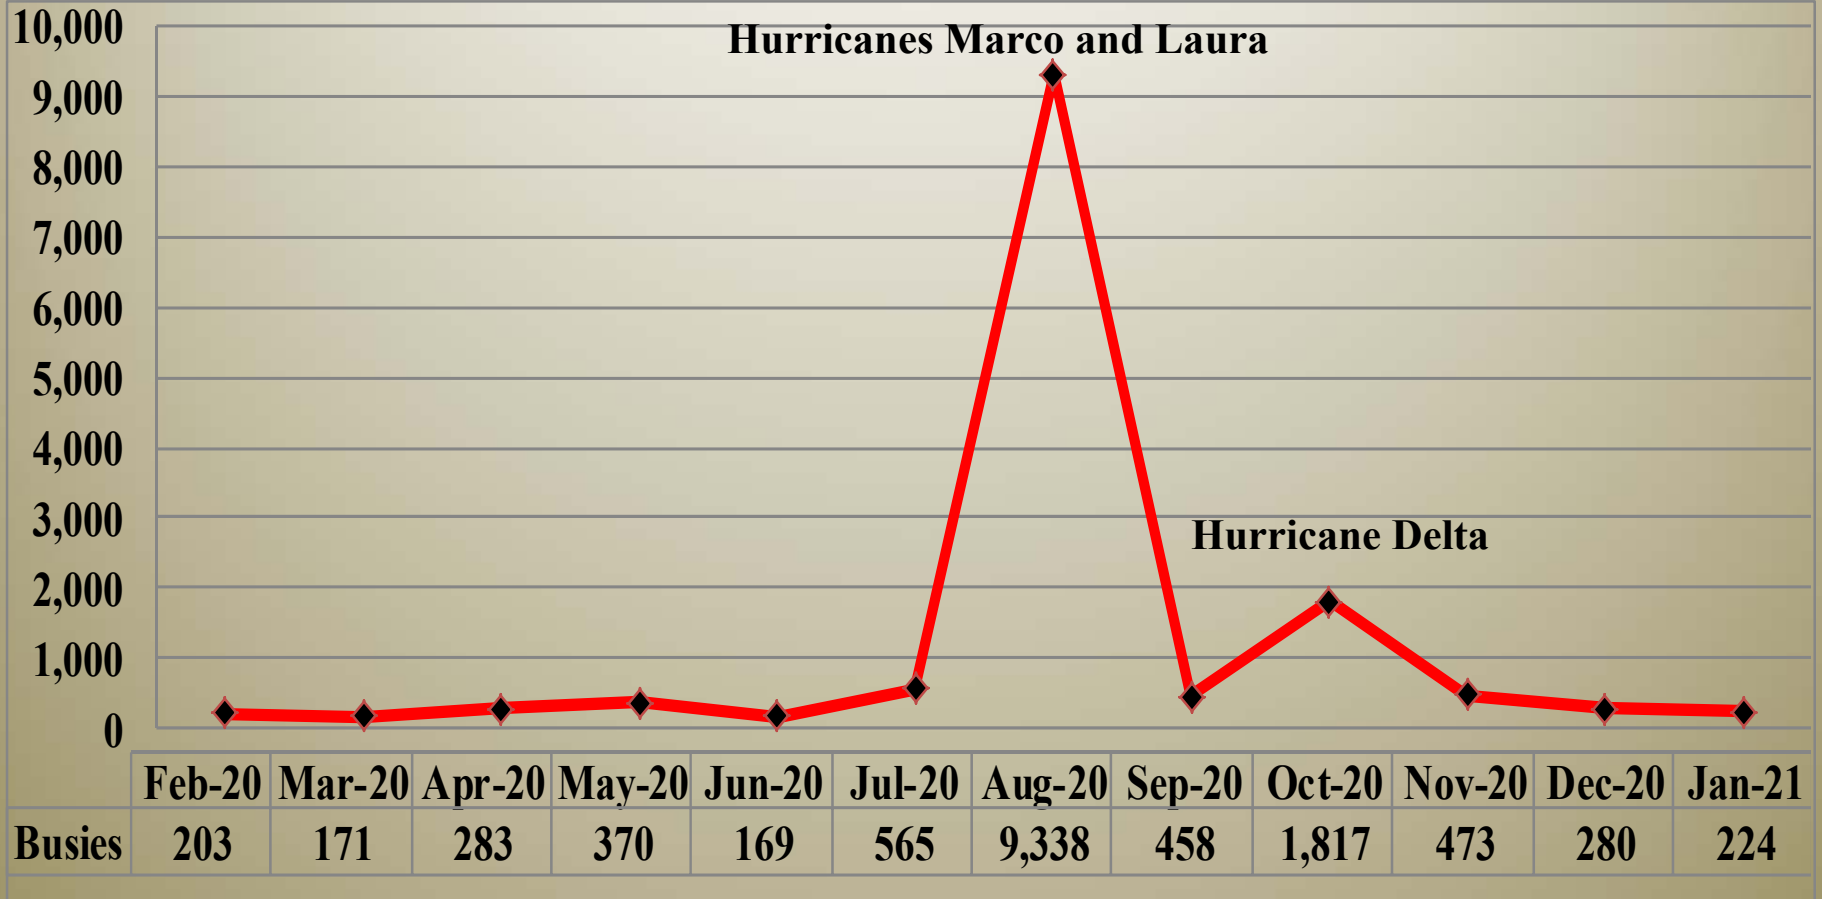

CHANNEL SUMMARY

- Total Channels 1293
 - 1242 Channels on 141 Sites
 - 51 Channels on 6 Mobile Sites

SYSTEM STATISTICS

SUBSCRIBERS

SUBSCRIBERS 2008 TO 2020

PUSH TO TALK

PUSH TO TALK PER DAY

BUSIES