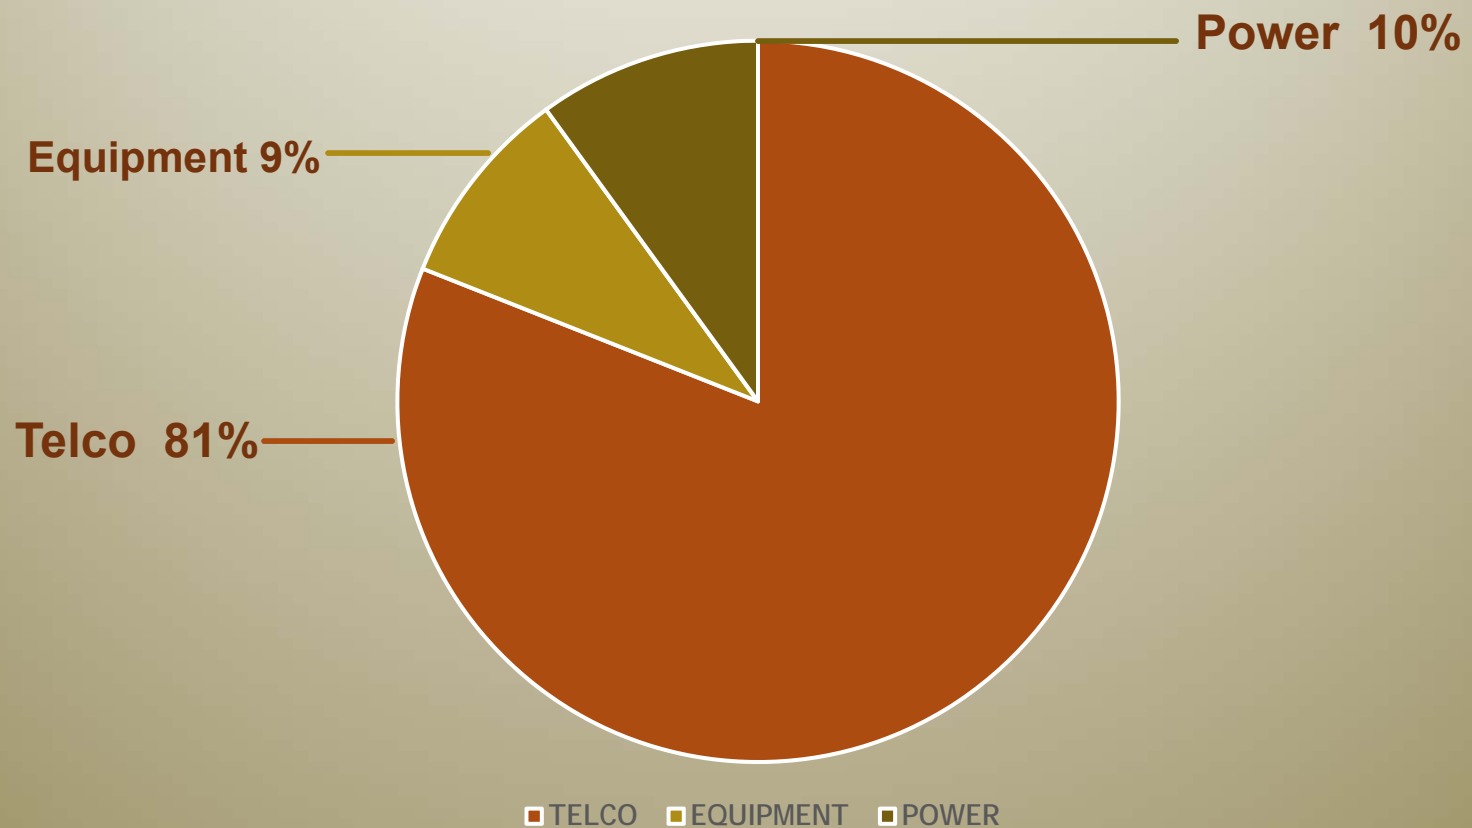

SITE OUTAGE DATA

What were the Issues?