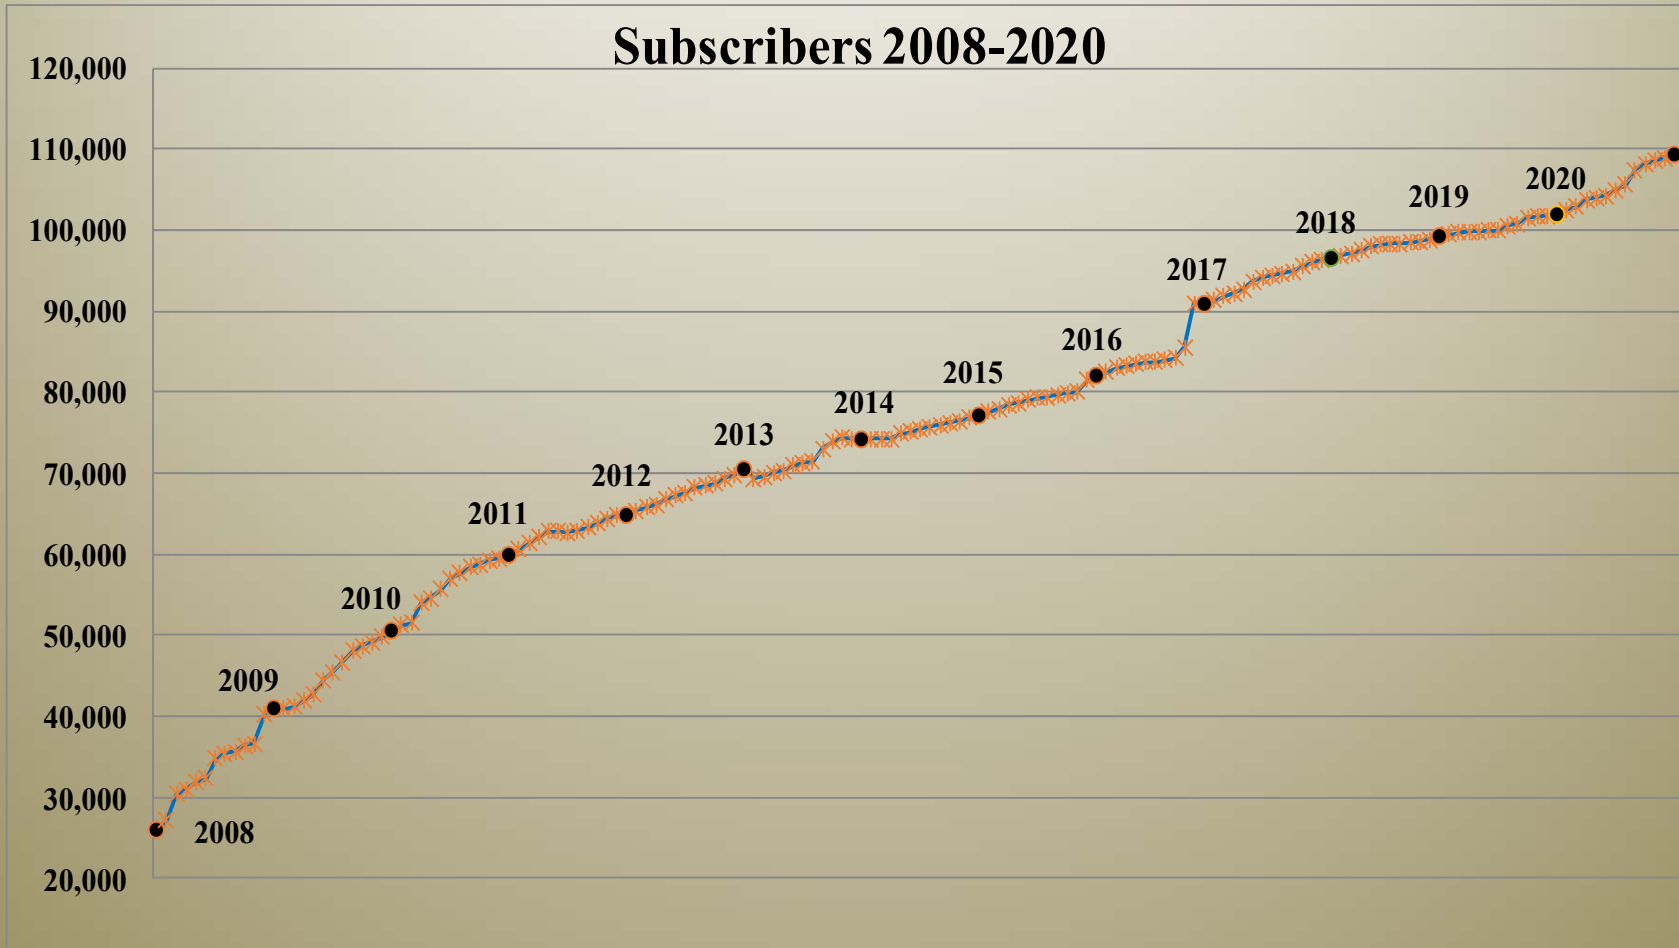

CHANNEL SUMMARY

- Total Channels 1293
 - 1242 Channels on 141 Sites
 - 51 Channels on 6 Mobile Sites

SYSTEM STATISTICS

SUBSCRIBERS

SUBSCRIBERS 2008 TO 2020

PUSH TO TALK

PUSH TO TALK PER DAY

BUSIES