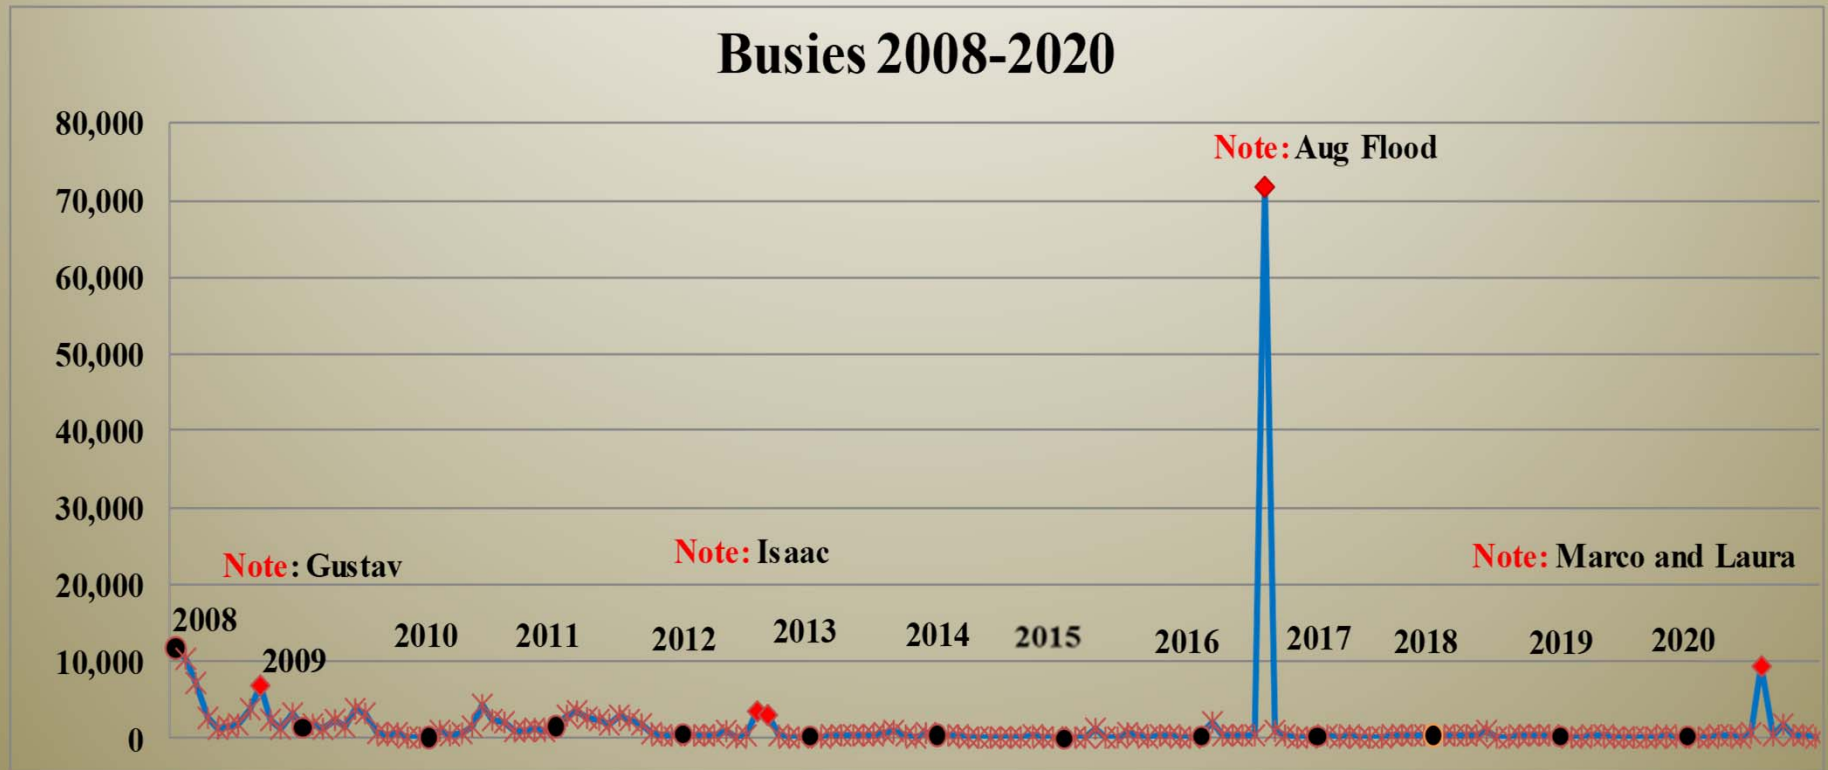

BUSIES 2008 TO 2020

Top Sites Voice Busy

1. Reggio	246
2. Suitcase	99
3. Abbeville	71