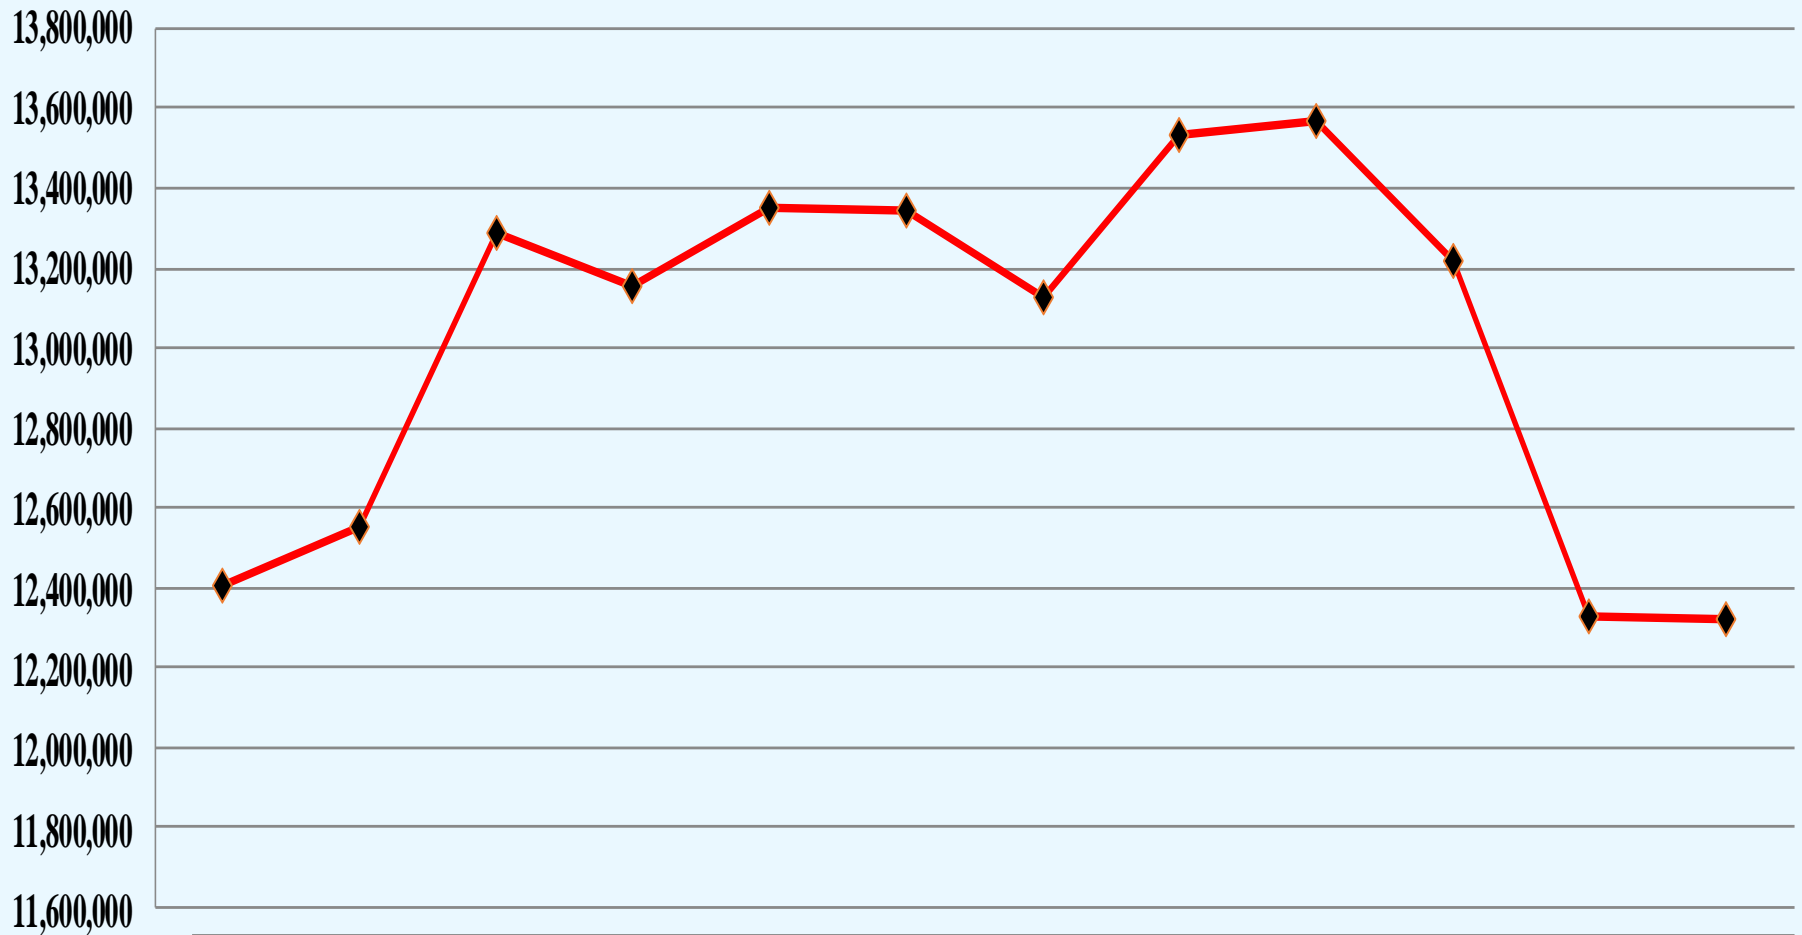

CHANNEL SUMMARY

➤ Total Channels 1224

- 1185 Channels on 135 Sites
- 39 Channels on 6 Mobile Sites

SYSTEM STATISTICS

SUBSCRIBERS

| | Jan-17 | Feb-17 | Mar-17 | Apr-17 | May-17 | Jun-17 | Jul-17 | Aug-17 | Sep-17 | Oct-17 | Nov-17 | Dec-17 |
|-------------|--------|--------|--------|--------|--------|--------|--------|--------|--------|--------|--------|--------|
| Subscribers | 91,390 | 91,786 | 92,182 | 92,703 | 93,697 | 94,213 | 94,445 | 94,655 | 94,913 | 95,521 | 96,029 | 96,438 |

SUBSCRIBERS 2008 TO 2017

PUSH TO TALK

| | Jan-17 | Feb-17 | Mar-17 | Apr-17 | May-17 | Jun-17 | Jul-17 | Aug-17 | Sep-17 | Oct-17 | Nov-17 | Dec-17 |
|-------------|------------|------------|------------|------------|------------|------------|------------|------------|------------|------------|------------|------------|
| Monthly PTT | 12,408,216 | 12,550,457 | 13,289,834 | 13,153,515 | 13,350,714 | 13,344,326 | 13,123,651 | 13,533,475 | 13,566,481 | 13,217,288 | 12,325,691 | 12,318,408 |

PUSH TO TALK 2008 TO 2017

PUSH TO TALK PER DAY

| | Jan-17 | Feb-17 | Mar-17 | Apr-17 | May-17 | Jun-17 | Jul-17 | Aug-17 | Sep-17 | Oct-17 | Nov-17 | Dec-17 |
|-----------|---------|---------|---------|---------|---------|---------|---------|---------|---------|---------|---------|---------|
| Daily PTT | 400,265 | 448,231 | 428,704 | 438,450 | 430,668 | 444,811 | 423,344 | 436,564 | 452,216 | 426,364 | 410,856 | 397,368 |