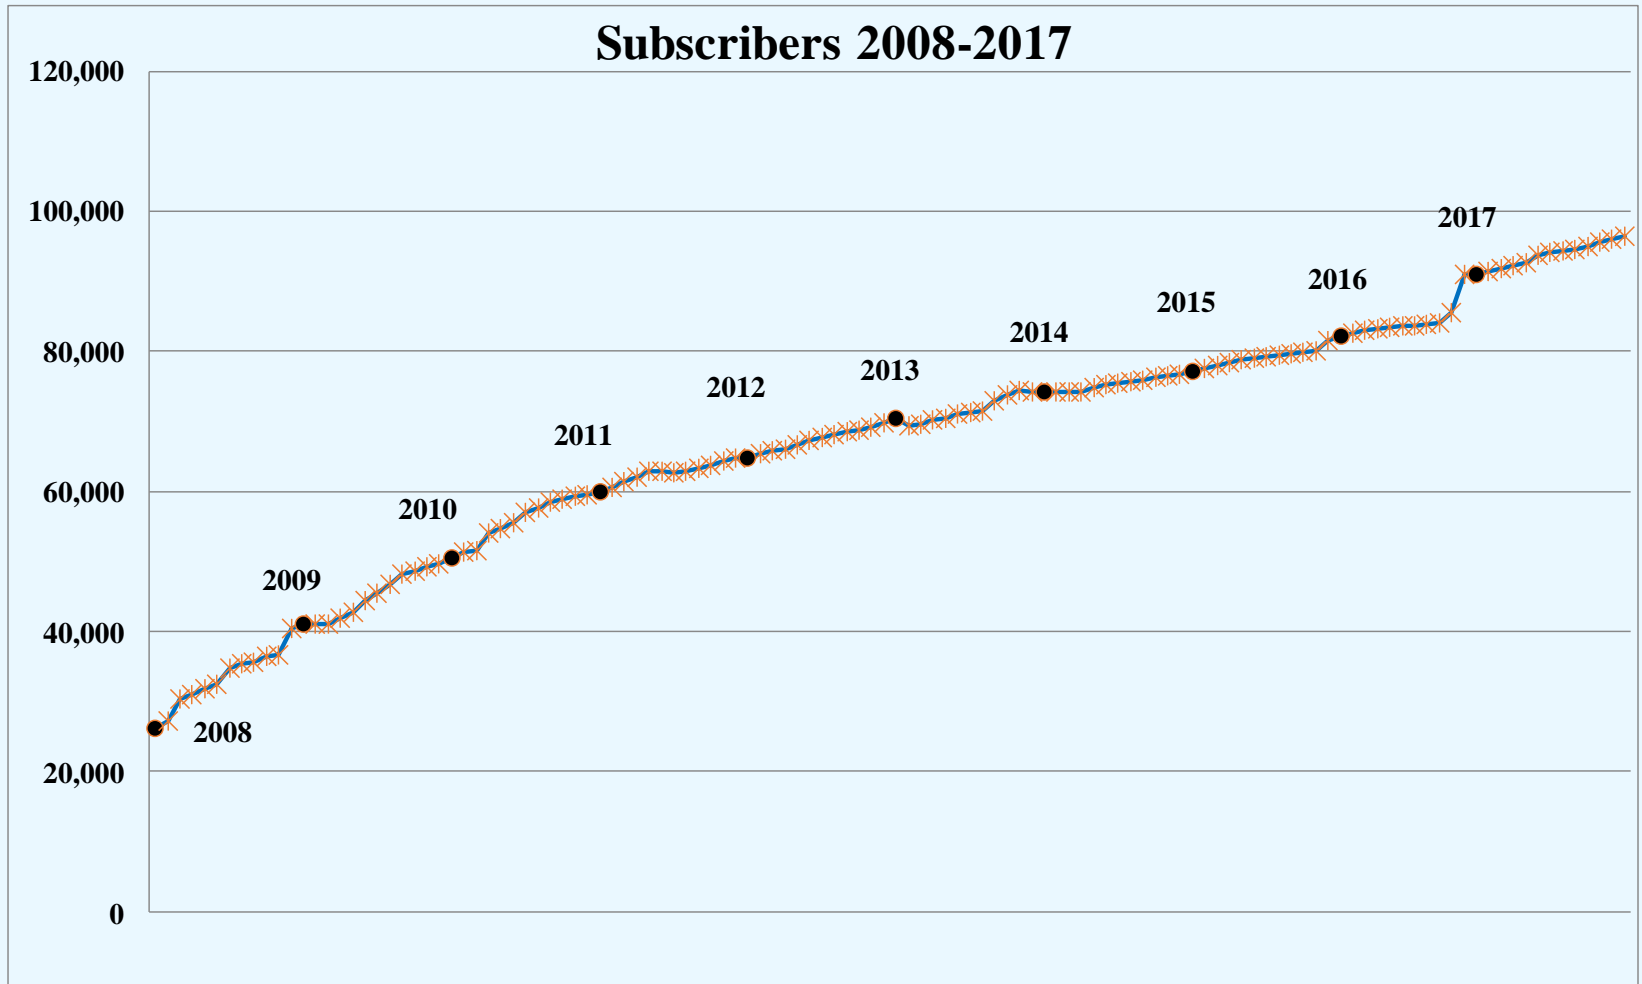

SUBSCRIBERS 2008 TO 2017

PUSH TO TALK

| | Jan-17 | Feb-17 | Mar-17 | Apr-17 | May-17 | Jun-17 | Jul-17 | Aug-17 | Sep-17 | Oct-17 | Nov-17 | Dec-17 |
|-------------|------------|------------|------------|------------|------------|------------|------------|------------|------------|------------|------------|------------|
| Monthly PTT | 12,408,216 | 12,550,457 | 13,289,834 | 13,153,515 | 13,350,714 | 13,344,326 | 13,123,651 | 13,533,475 | 13,566,481 | 13,217,288 | 12,325,691 | 12,318,408 |