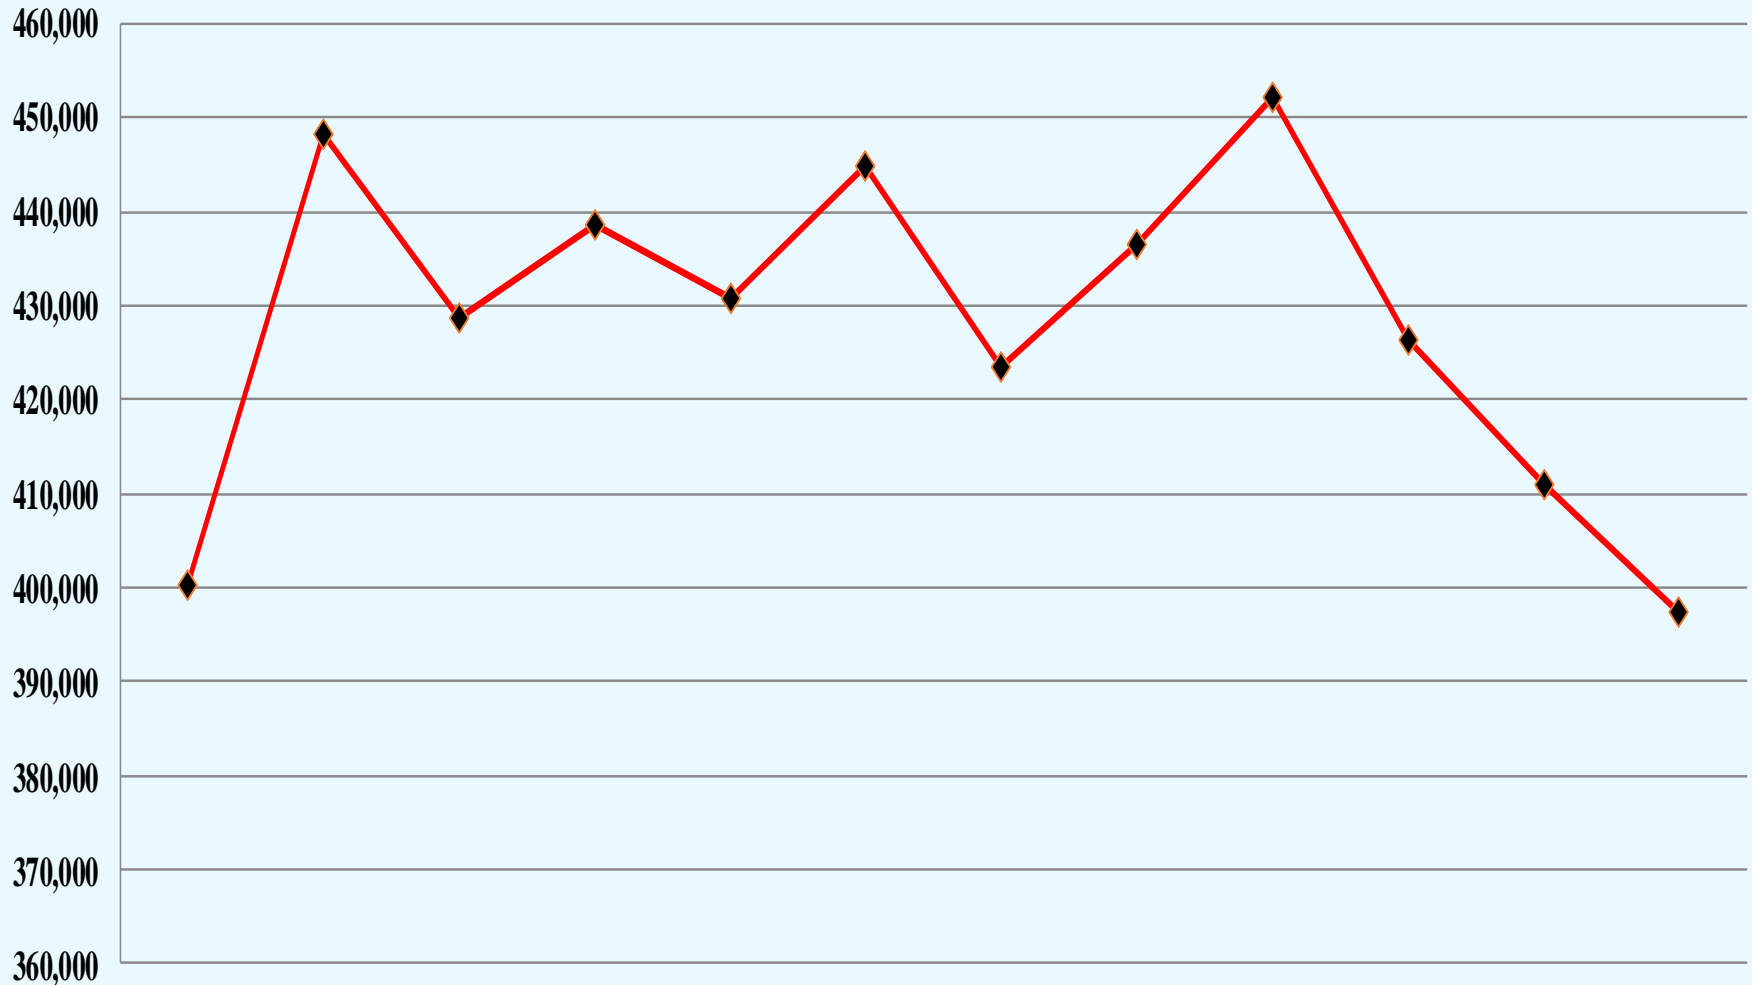

SUBSCRIBERS 2008 TO 2017

PUSH TO TALK

| | Jan-17 | Feb-17 | Mar-17 | Apr-17 | May-17 | Jun-17 | Jul-17 | Aug-17 | Sep-17 | Oct-17 | Nov-17 | Dec-17 |
|-------------|------------|------------|------------|------------|------------|------------|------------|------------|------------|------------|------------|------------|
| Monthly PTT | 12,408,216 | 12,550,457 | 13,289,834 | 13,153,515 | 13,350,714 | 13,344,326 | 13,123,651 | 13,533,475 | 13,566,481 | 13,217,288 | 12,325,691 | 12,318,408 |

PUSH TO TALK 2008 TO 2017

PUSH TO TALK PER DAY

| | Jan-17 | Feb-17 | Mar-17 | Apr-17 | May-17 | Jun-17 | Jul-17 | Aug-17 | Sep-17 | Oct-17 | Nov-17 | Dec-17 |
|-----------|---------|---------|---------|---------|---------|---------|---------|---------|---------|---------|---------|---------|
| Daily PTT | 400,265 | 448,231 | 428,704 | 438,450 | 430,668 | 444,811 | 423,344 | 436,564 | 452,216 | 426,364 | 410,856 | 397,368 |