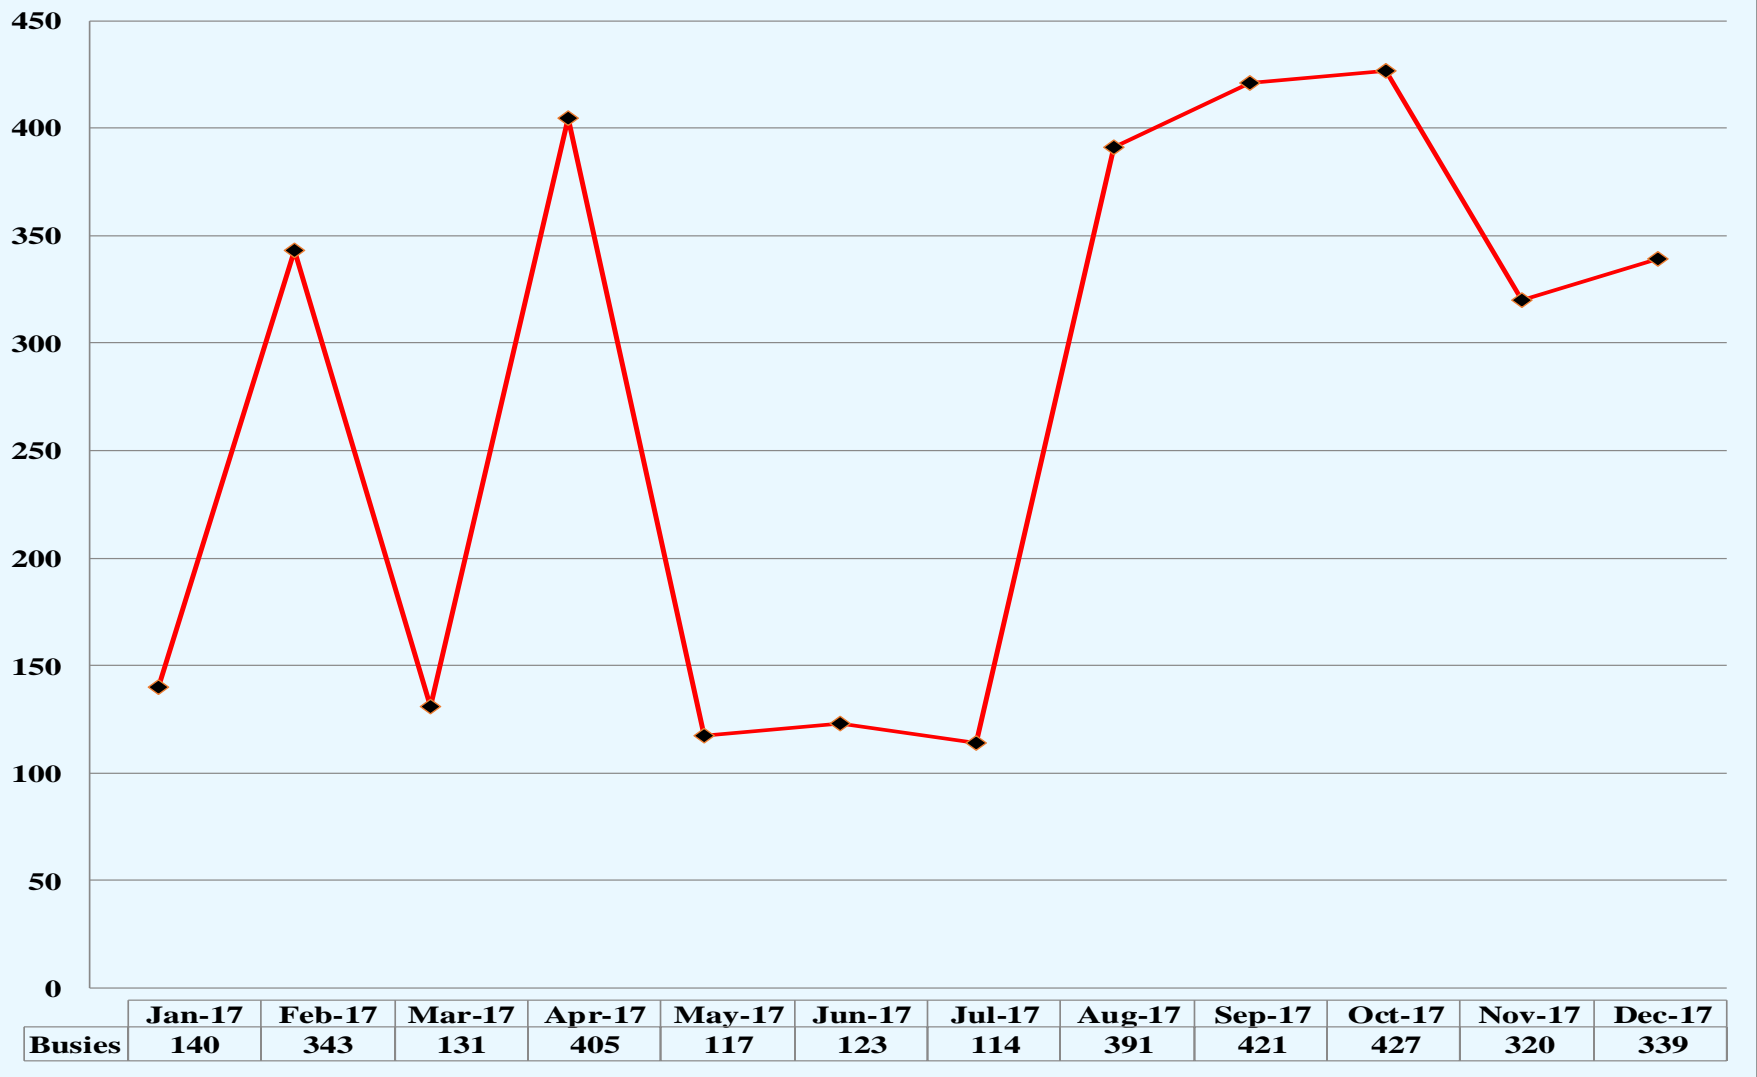

PUSH TO TALK 2008 TO 2017

PUSH TO TALK PER DAY

| | Jan-17 | Feb-17 | Mar-17 | Apr-17 | May-17 | Jun-17 | Jul-17 | Aug-17 | Sep-17 | Oct-17 | Nov-17 | Dec-17 |
|-----------|---------|---------|---------|---------|---------|---------|---------|---------|---------|---------|---------|---------|
| Daily PTT | 400,265 | 448,231 | 428,704 | 438,450 | 430,668 | 444,811 | 423,344 | 436,564 | 452,216 | 426,364 | 410,856 | 397,368 |

BUSIES

BUSIES 2008 TO 2017

Busies 2008-2017

TOP SITES – VOICE BUSY

➤ DECEMBER 1 TO 31

1. WHEELING 13

2. ROSELAND 8

2. HAHNVILLE 7