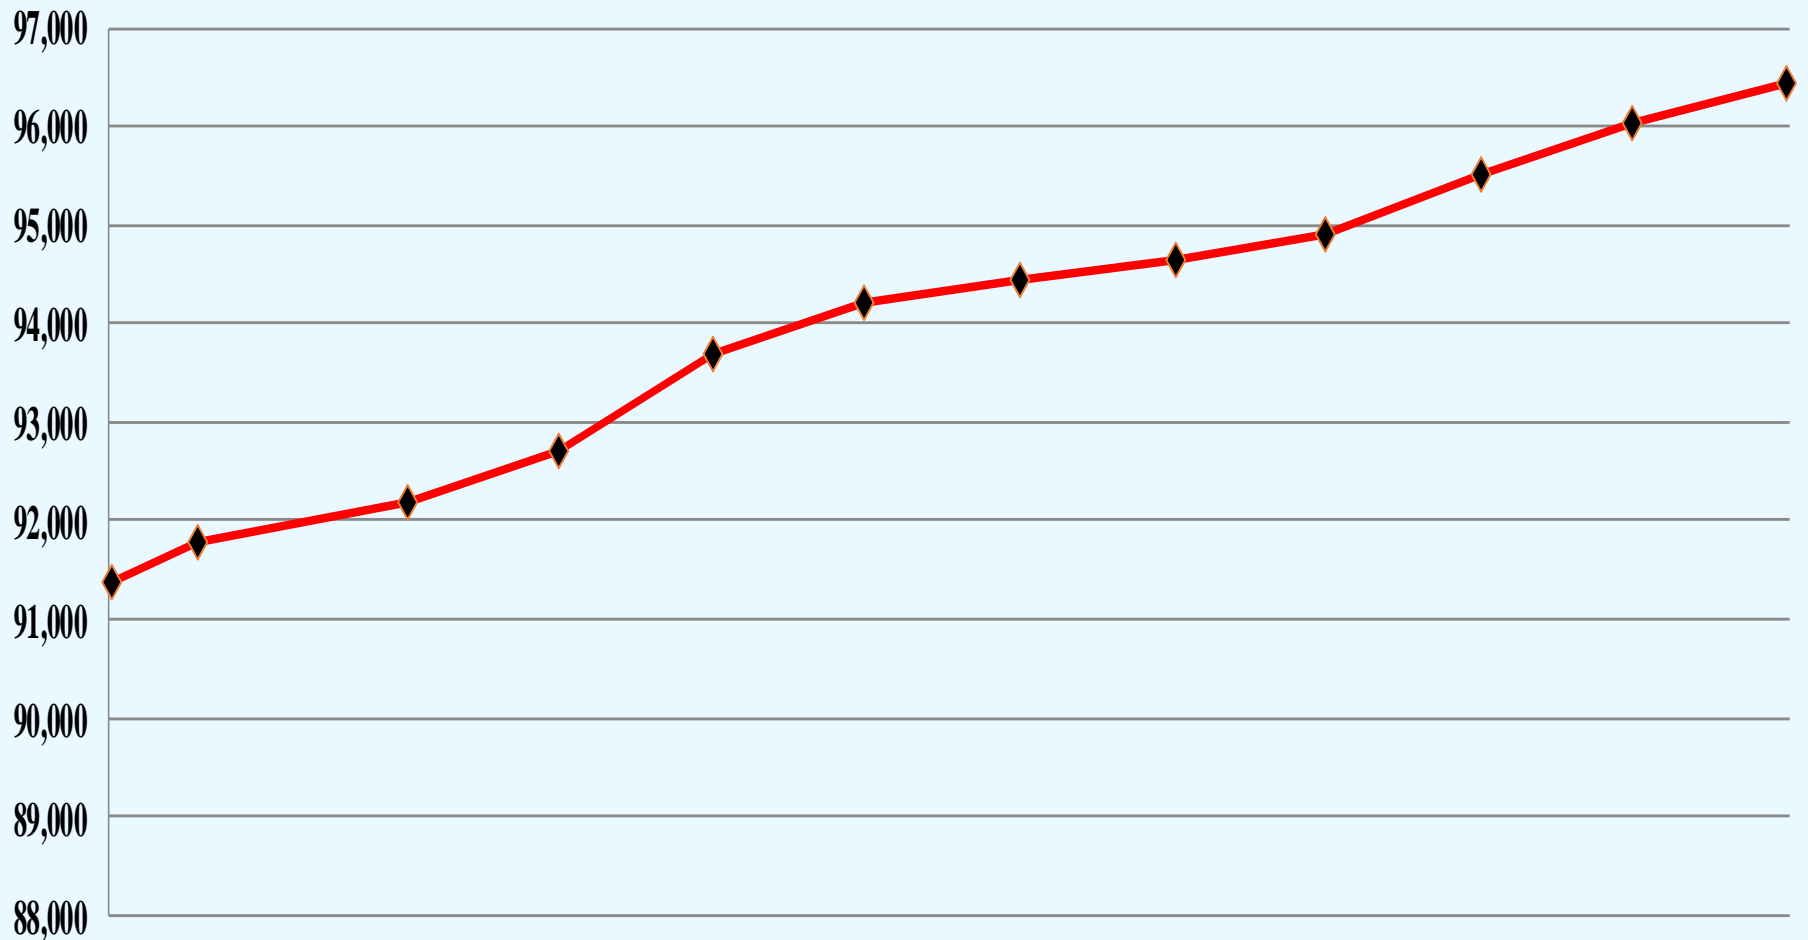

CHANNEL SUMMARY

➤ Total Channels 1224

- 1185 Channels on 135 Sites
- 39 Channels on 6 Mobile Sites

SYSTEM STATISTICS

SUBSCRIBERS

| | Jan-17 | Feb-17 | Mar-17 | Apr-17 | May-17 | Jun-17 | Jul-17 | Aug-17 | Sep-17 | Oct-17 | Nov-17 | Dec-17 |
|-------------|--------|--------|--------|--------|--------|--------|--------|--------|--------|--------|--------|--------|
| Subscribers | 91,390 | 91,786 | 92,182 | 92,703 | 93,697 | 94,213 | 94,445 | 94,655 | 94,913 | 95,521 | 96,029 | 96,438 |

SUBSCRIBERS 2008 TO 2017

PUSH TO TALK

| | Jan-17 | Feb-17 | Mar-17 | Apr-17 | May-17 | Jun-17 | Jul-17 | Aug-17 | Sep-17 | Oct-17 | Nov-17 | Dec-17 |
|-------------|------------|------------|------------|------------|------------|------------|------------|------------|------------|------------|------------|------------|
| Monthly PTT | 12,408,216 | 12,550,457 | 13,289,834 | 13,153,515 | 13,350,714 | 13,344,326 | 13,123,651 | 13,533,475 | 13,566,481 | 13,217,288 | 12,325,691 | 12,318,408 |