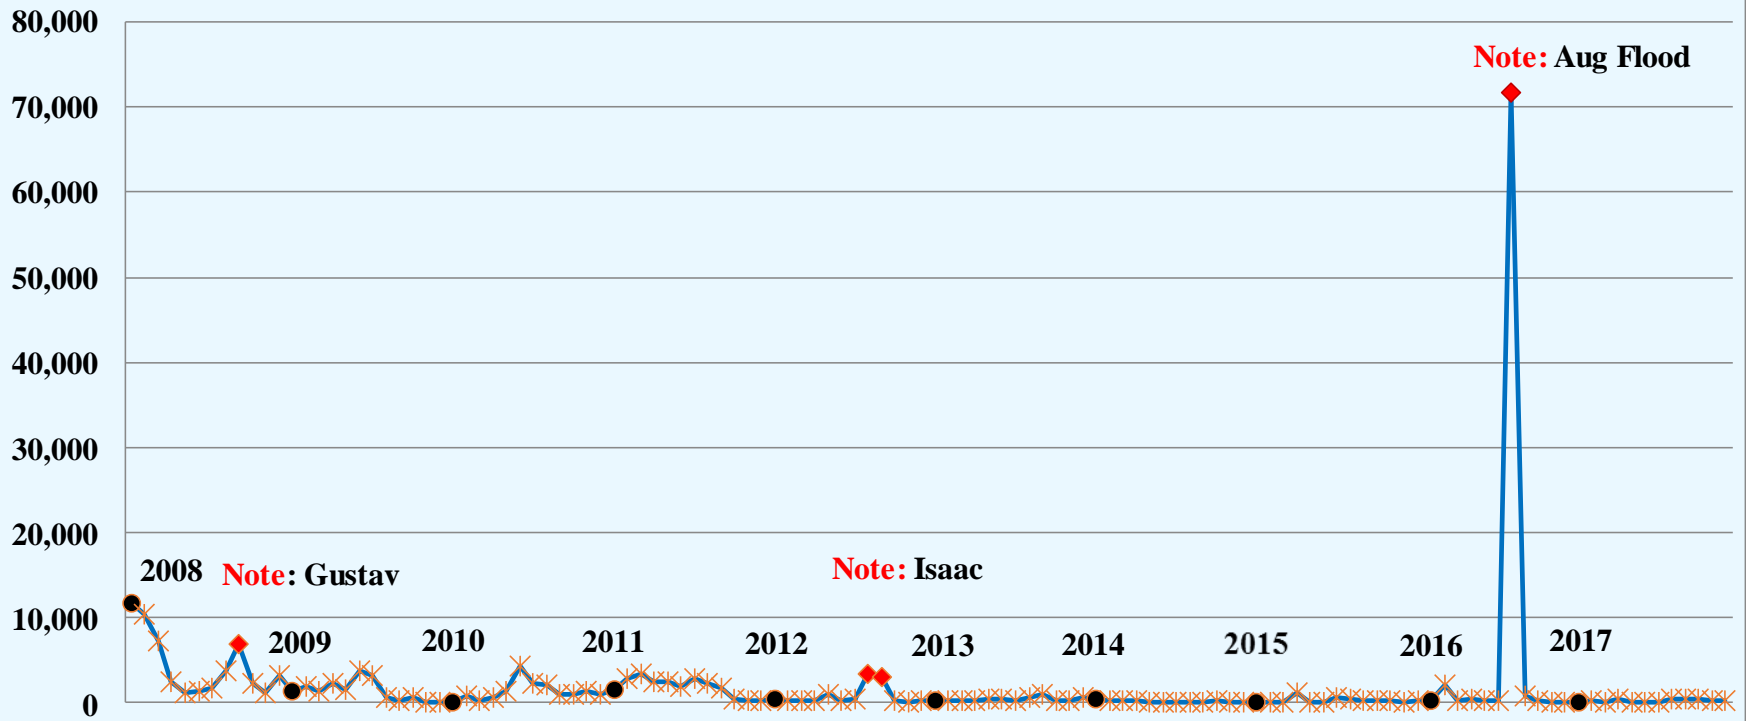

BUSIES 2008 TO 2017

Busies 2008-2017