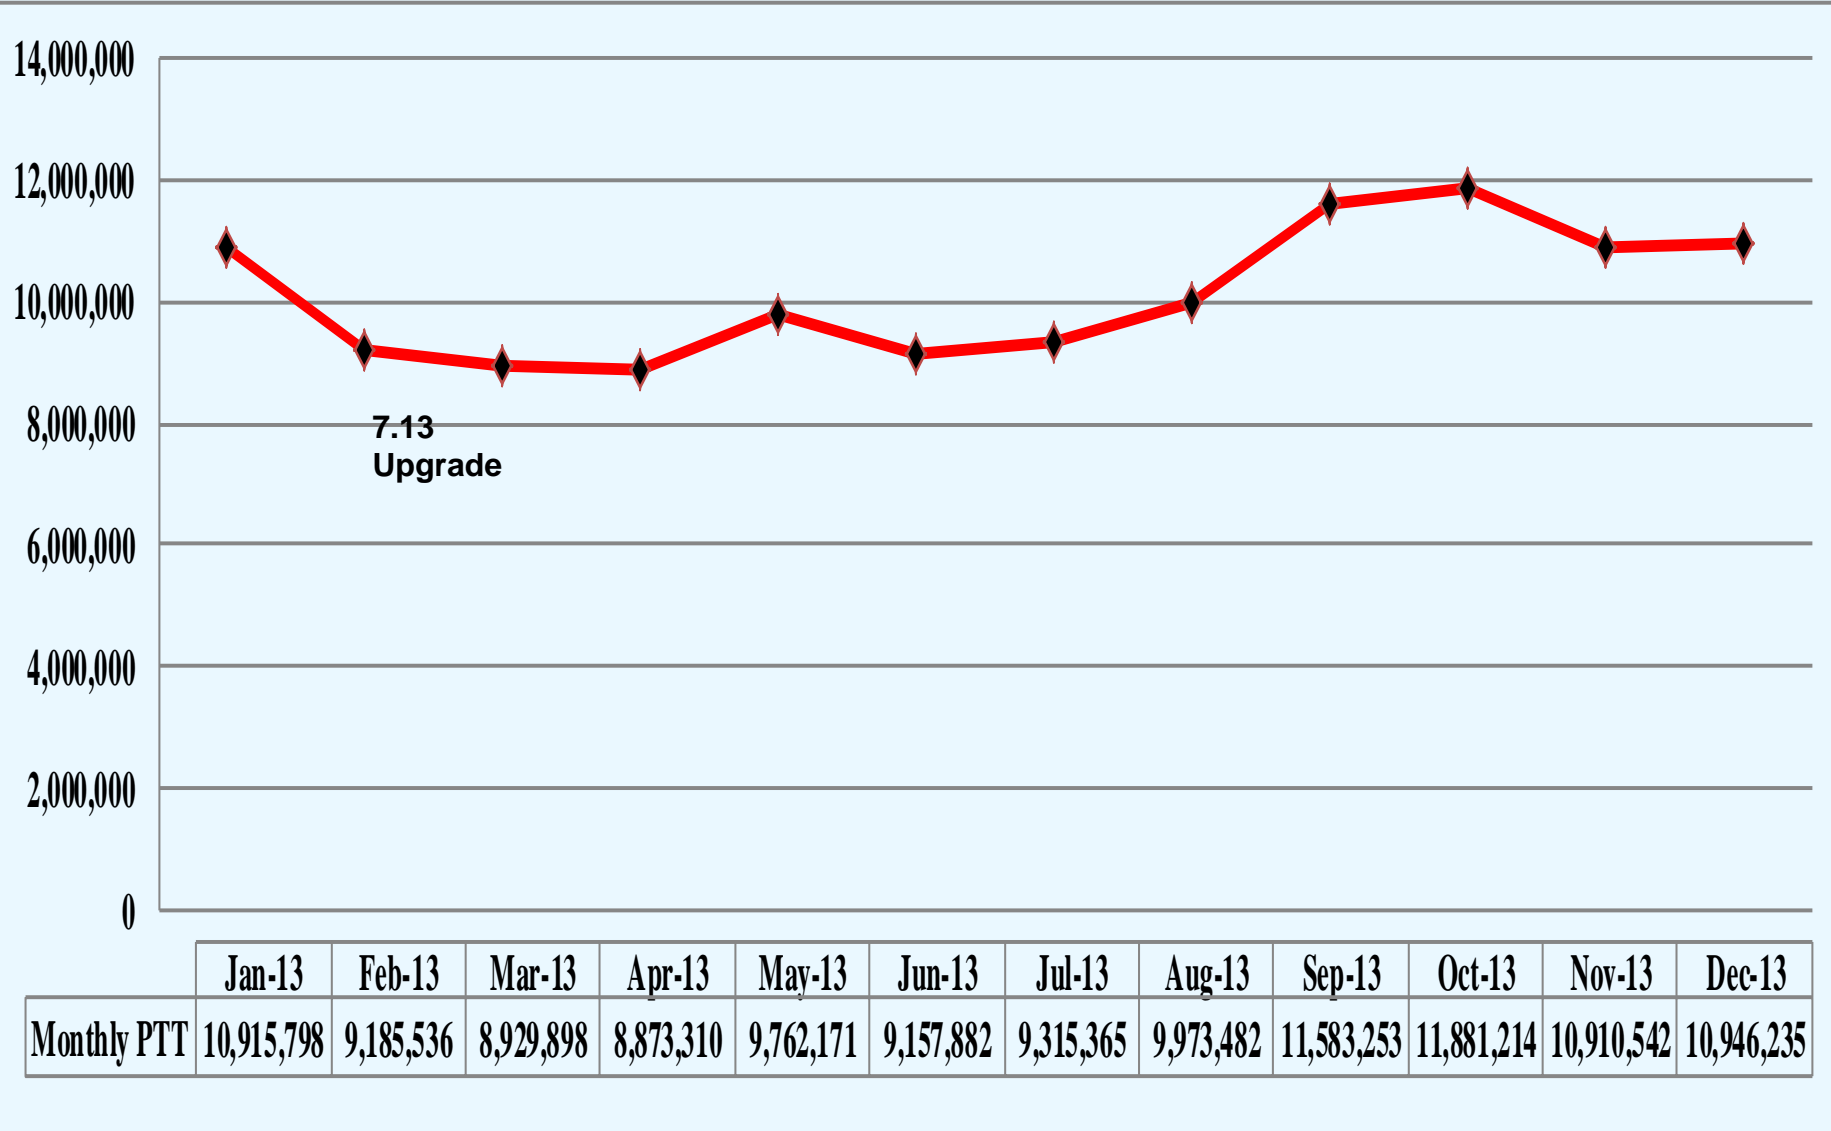

SYSTEM STATISTICS

SUBSCRIBERS

SUBSCRIBERS 2008 TO 2013

Subscribers 2008-2013

PUSH TO TALK

PUSH TO TALK 2008 TO 2013

BUSIES

	Jan-13	Feb-13	Mar-13	Apr-13	May-13	Jun-13	Jul-13	Aug-13	Sep-13	Oct-13	Nov-13	Dec-13
Busies	281	196	260	301	402	440	255	714	999	277	215	588

TOP 6 SITES – VOICE BUSY

➤ **DECEMBER 1 TO DECEMBER 31**

- 1. MONTEGUT**
- 2. HOUMA**
- 3. MONROE**
- 4. ARCADIA**
- 5. ASHLAND**
- 6. FARMERVILLE**

SUBSCRIBER STATISTICS

SUBSCRIBER STATISTICS

➤ Security Groups/Agencies