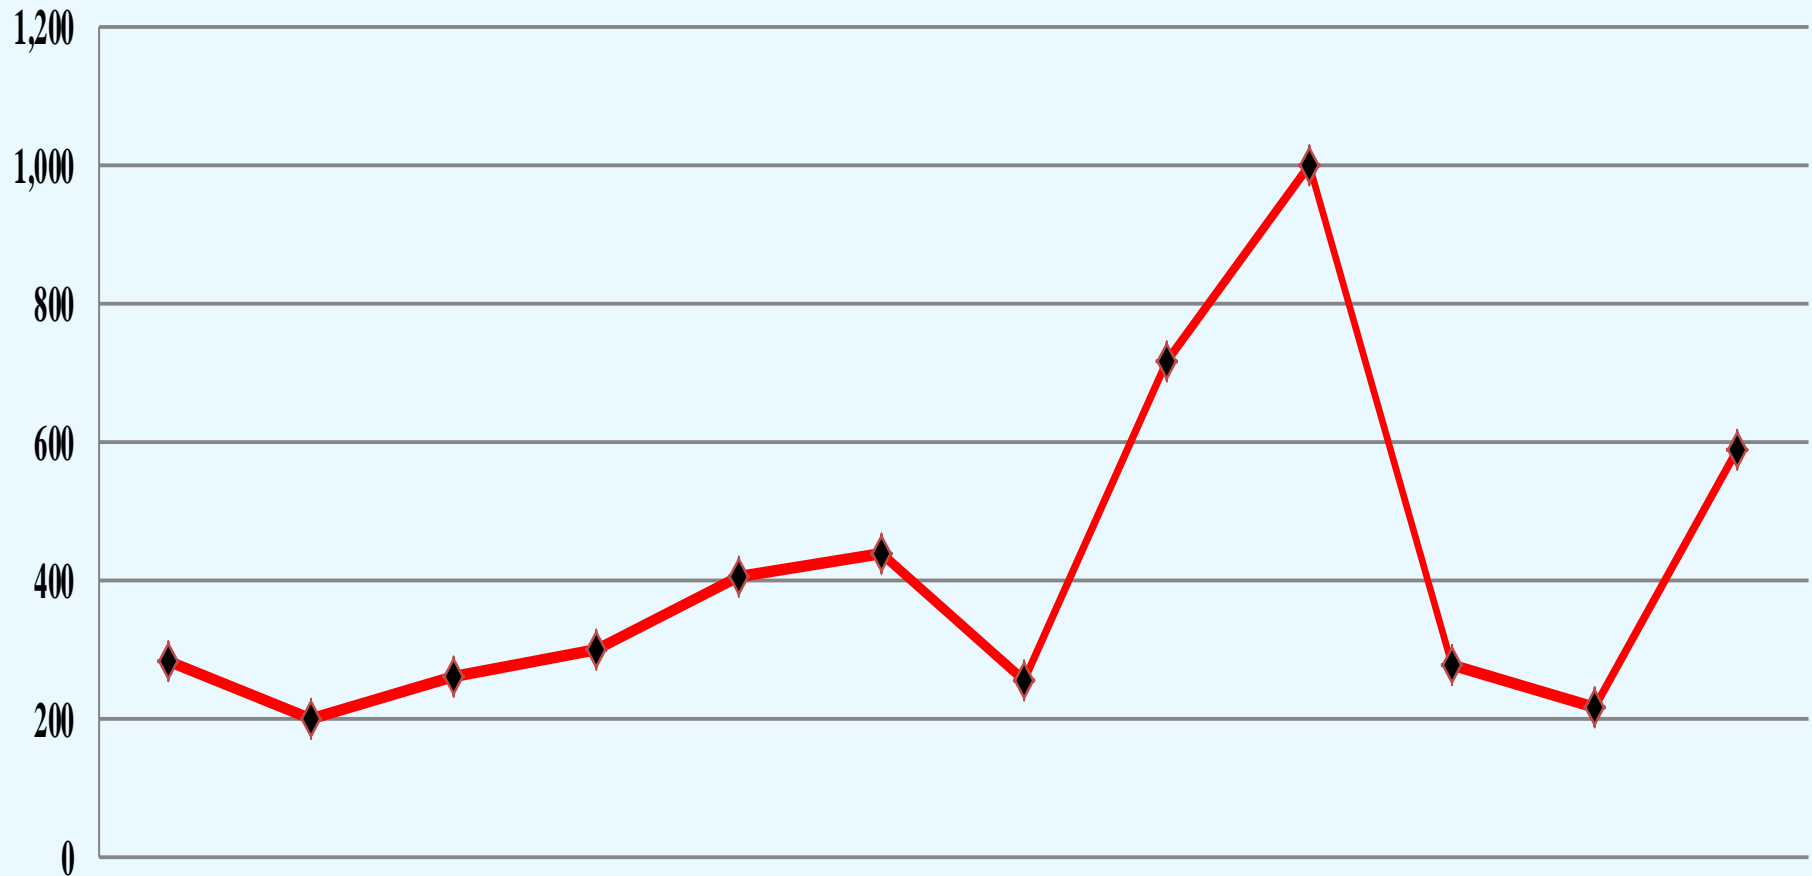

SYSTEM STATISTICS

SUBSCRIBERS

SUBSCRIBERS 2008 TO 2013

Subscribers 2008-2013

PUSH TO TALK

PUSH TO TALK 2008 TO 2013

BUSIES

	Jan-13	Feb-13	Mar-13	Apr-13	May-13	Jun-13	Jul-13	Aug-13	Sep-13	Oct-13	Nov-13	Dec-13
Busies	281	196	260	301	402	440	255	714	999	277	215	588

TOP 6 SITES – VOICE BUSY

➤ **DECEMBER 1 TO DECEMBER 31**

- 1. MONTEGUT**
- 2. HOUMA**
- 3. MONROE**
- 4. ARCADIA**
- 5. ASHLAND**
- 6. FARMERVILLE**

SUBSCRIBER STATISTICS

SUBSCRIBER STATISTICS

➤ Security Groups/Agencies