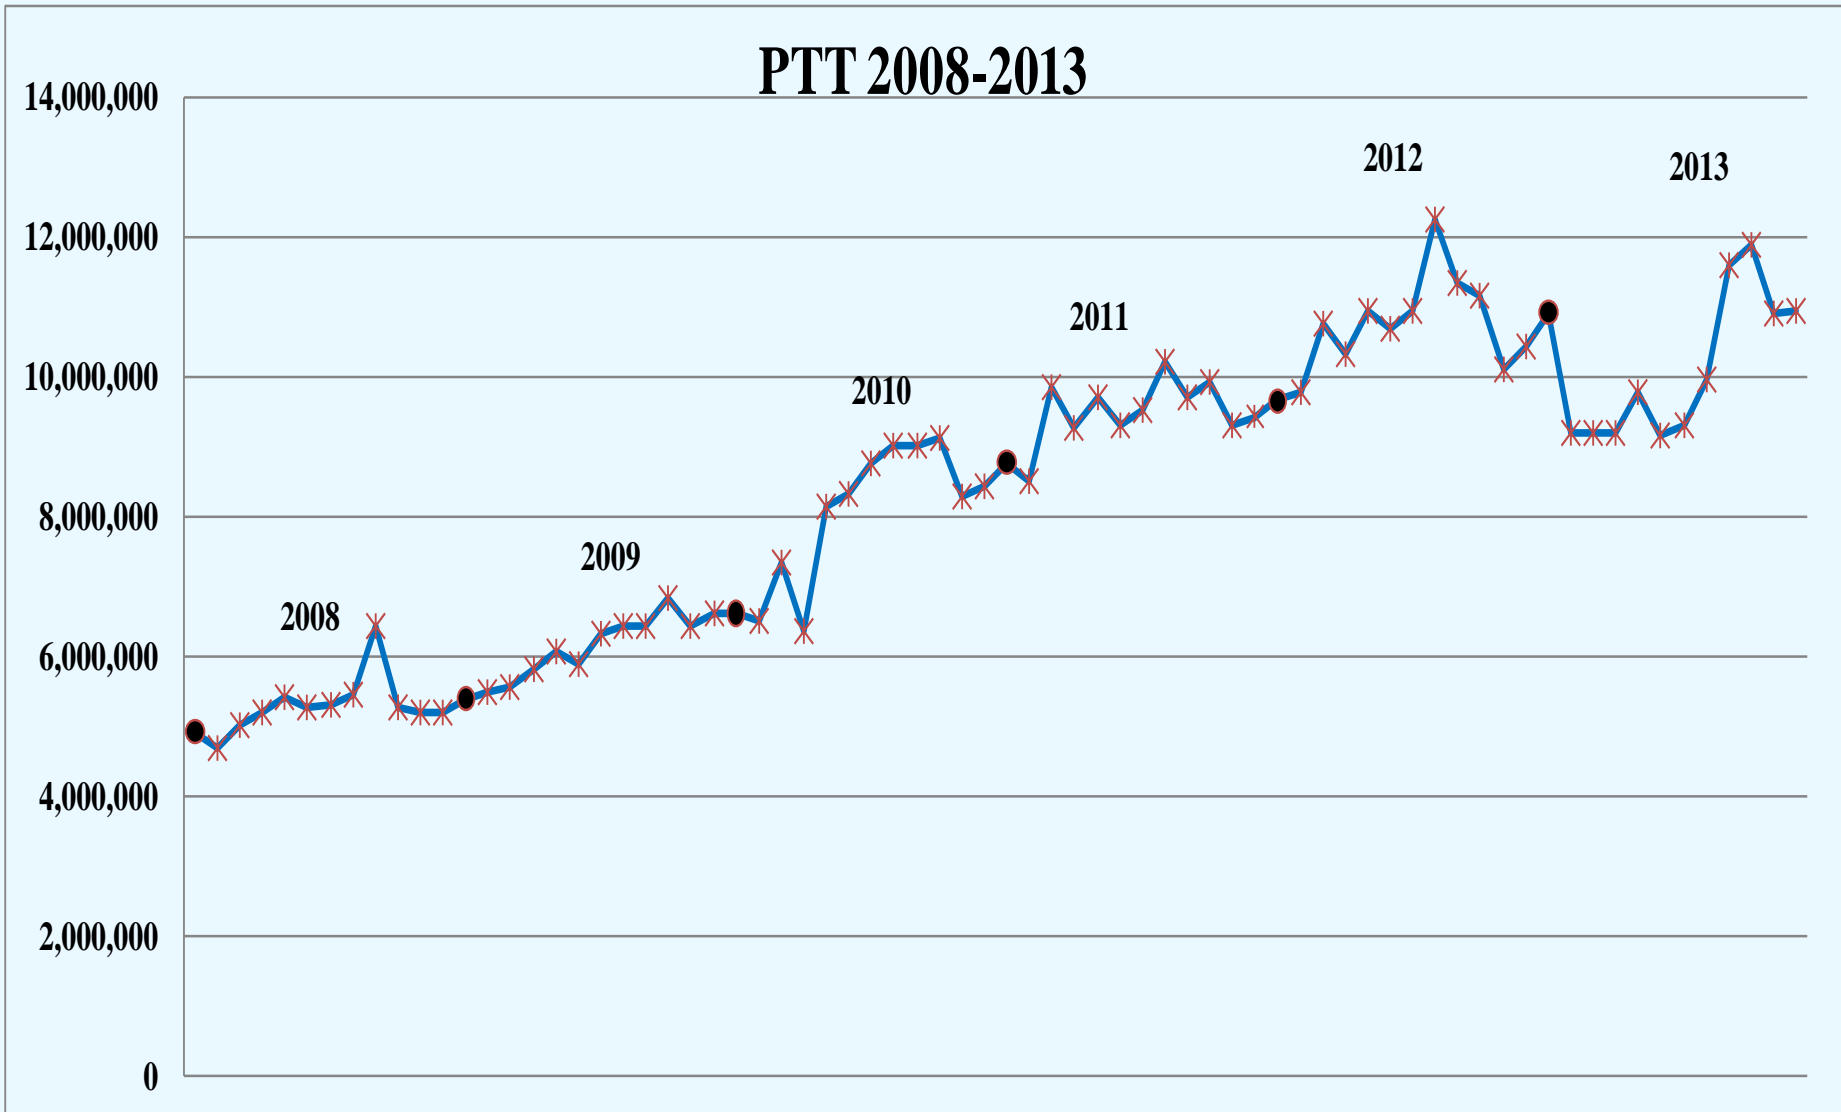

SYSTEM STATISTICS

SUBSCRIBERS

SUBSCRIBERS 2008 TO 2013

Subscribers 2008-2013

PUSH TO TALK

PUSH TO TALK 2008 TO 2013

BUSIES

	Jan-13	Feb-13	Mar-13	Apr-13	May-13	Jun-13	Jul-13	Aug-13	Sep-13	Oct-13	Nov-13	Dec-13
Busies	281	196	260	301	402	440	255	714	999	277	215	588

TOP 6 SITES – VOICE BUSY

➤ **DECEMBER 1 TO DECEMBER 31**

- 1. MONTEGUT**
- 2. HOUMA**
- 3. MONROE**
- 4. ARCADIA**
- 5. ASHLAND**
- 6. FARMERVILLE**

SUBSCRIBER STATISTICS

SUBSCRIBER STATISTICS

➤ Security Groups/Agencies