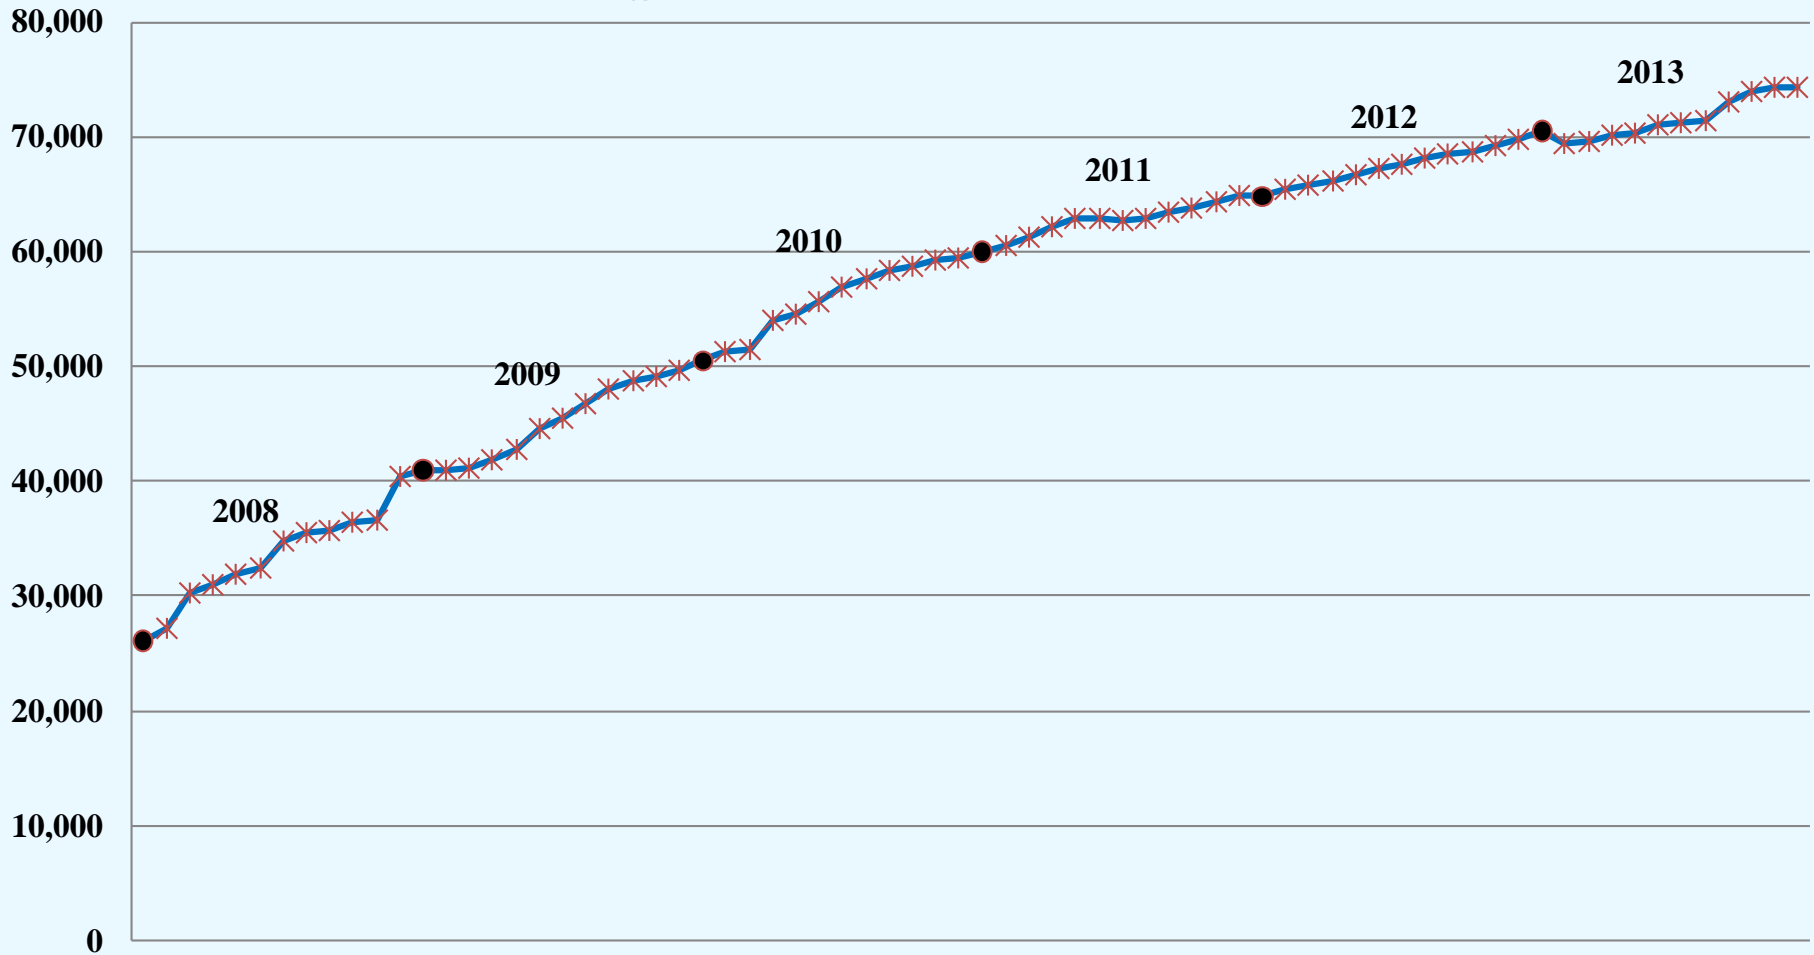

SUBSCRIBERS 2008 TO 2013

Subscribers 2008-2013