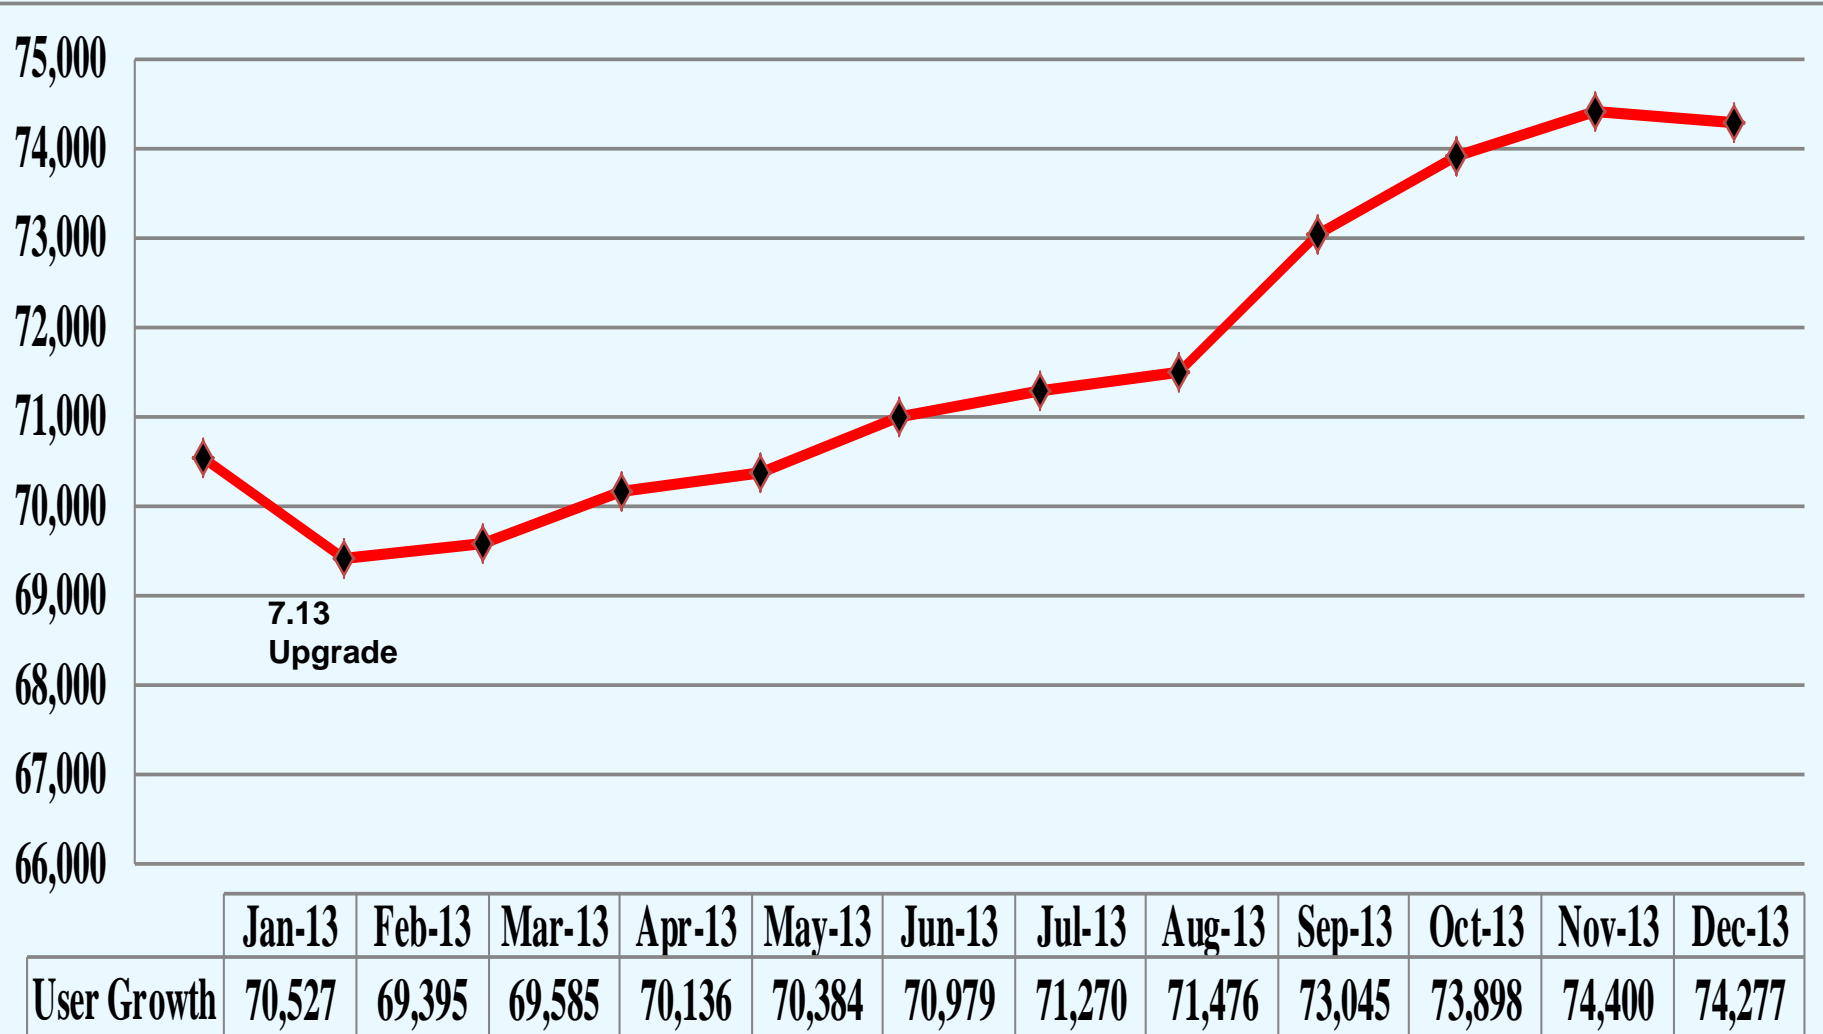

SUBSCRIBERS