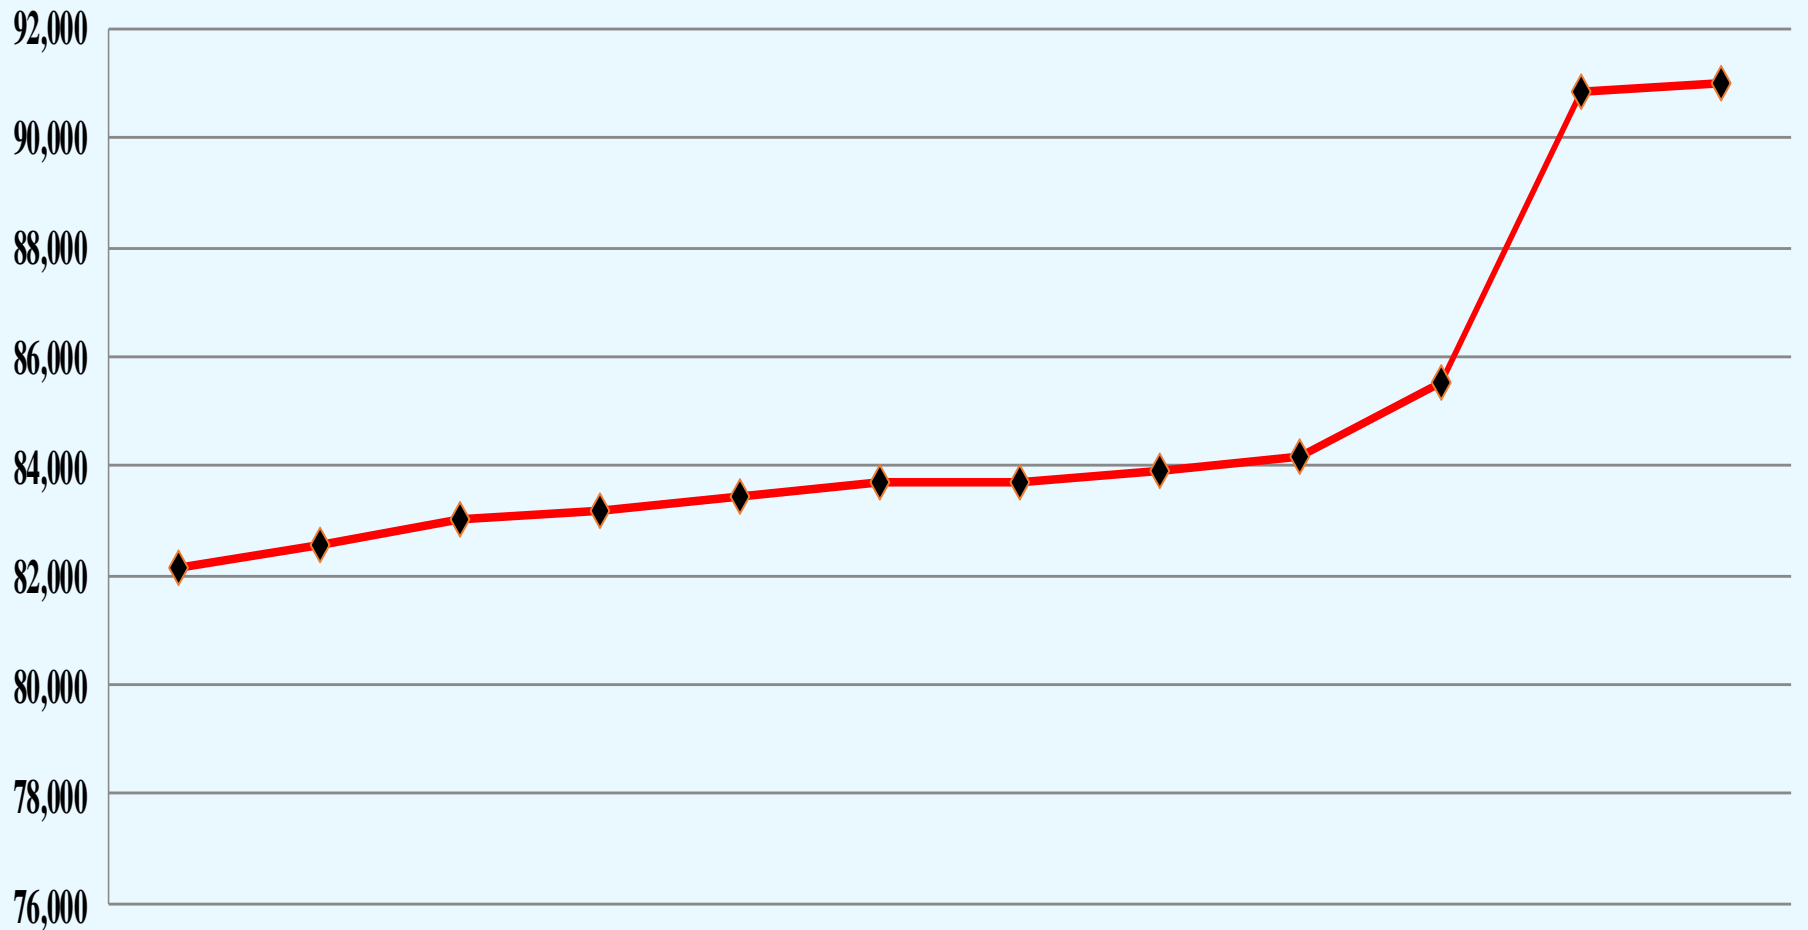

SUBSCRIBERS

	Jan-16	Feb-16	Mar-16	Apr-16	May-16	Jun-16	Jul-16	Aug-16	Sep-16	Oct-16	Nov-16	Dec-16
Subscribers	82,129	82,542	82,998	83,201	83,422	83,677	83,718	83,932	84,169	85,518	90,839	90,994