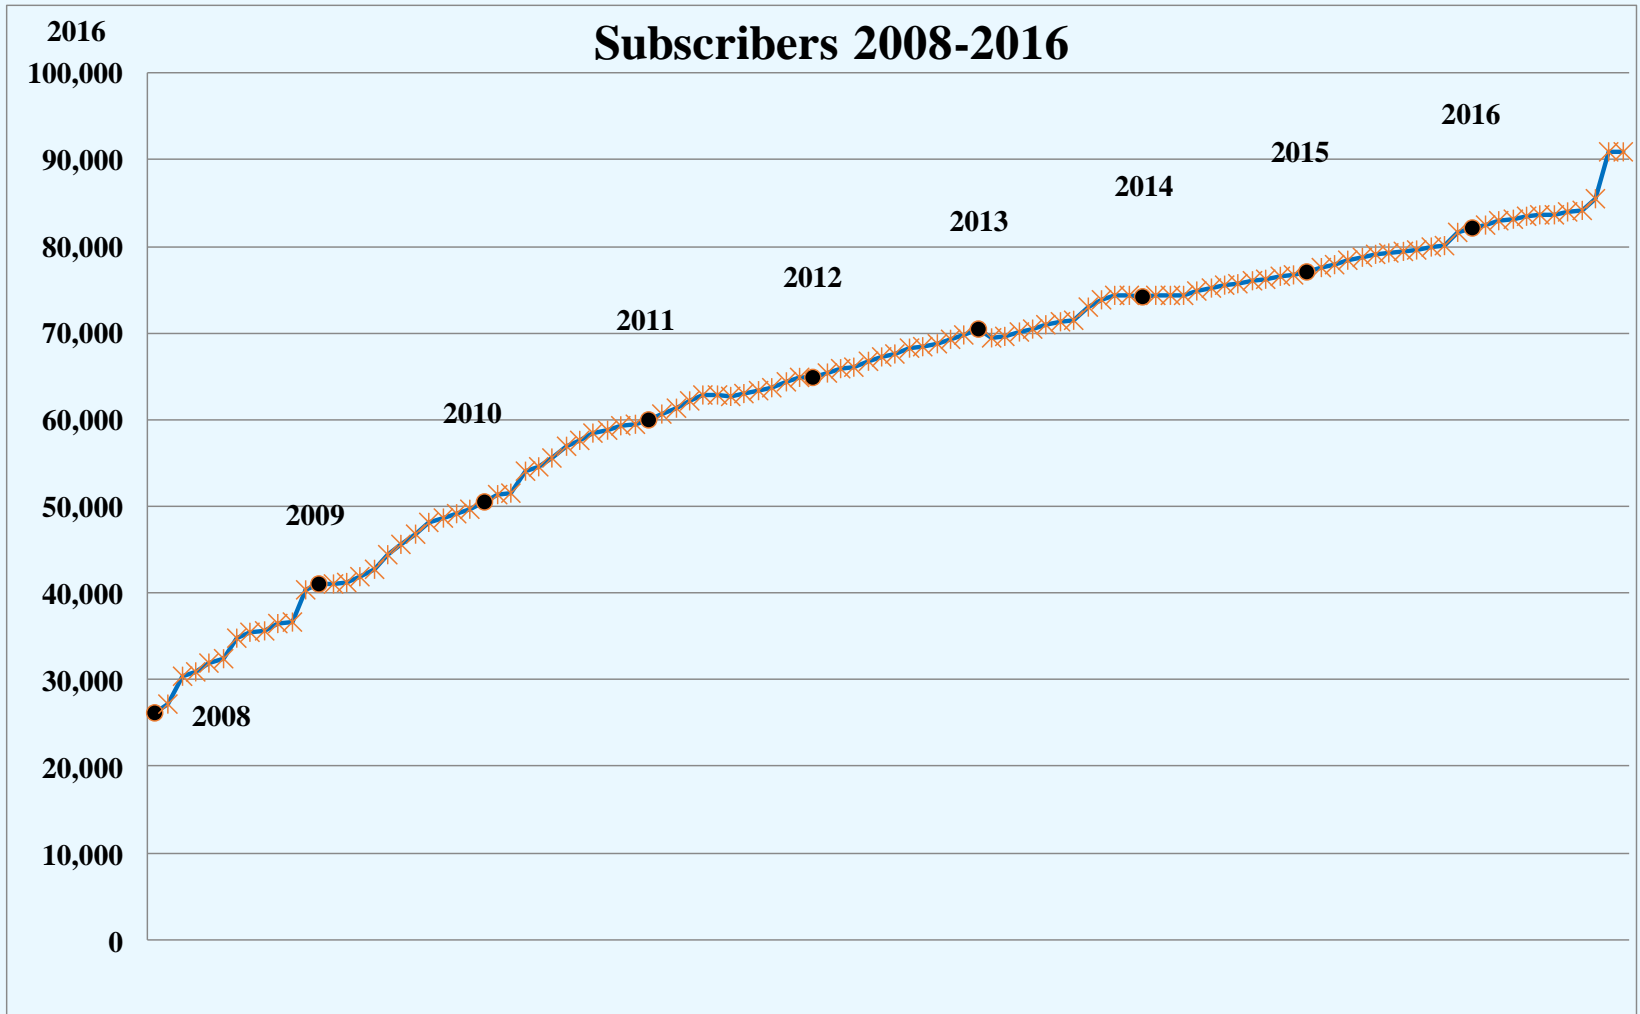

SUBSCRIBERS 2008 TO 2016