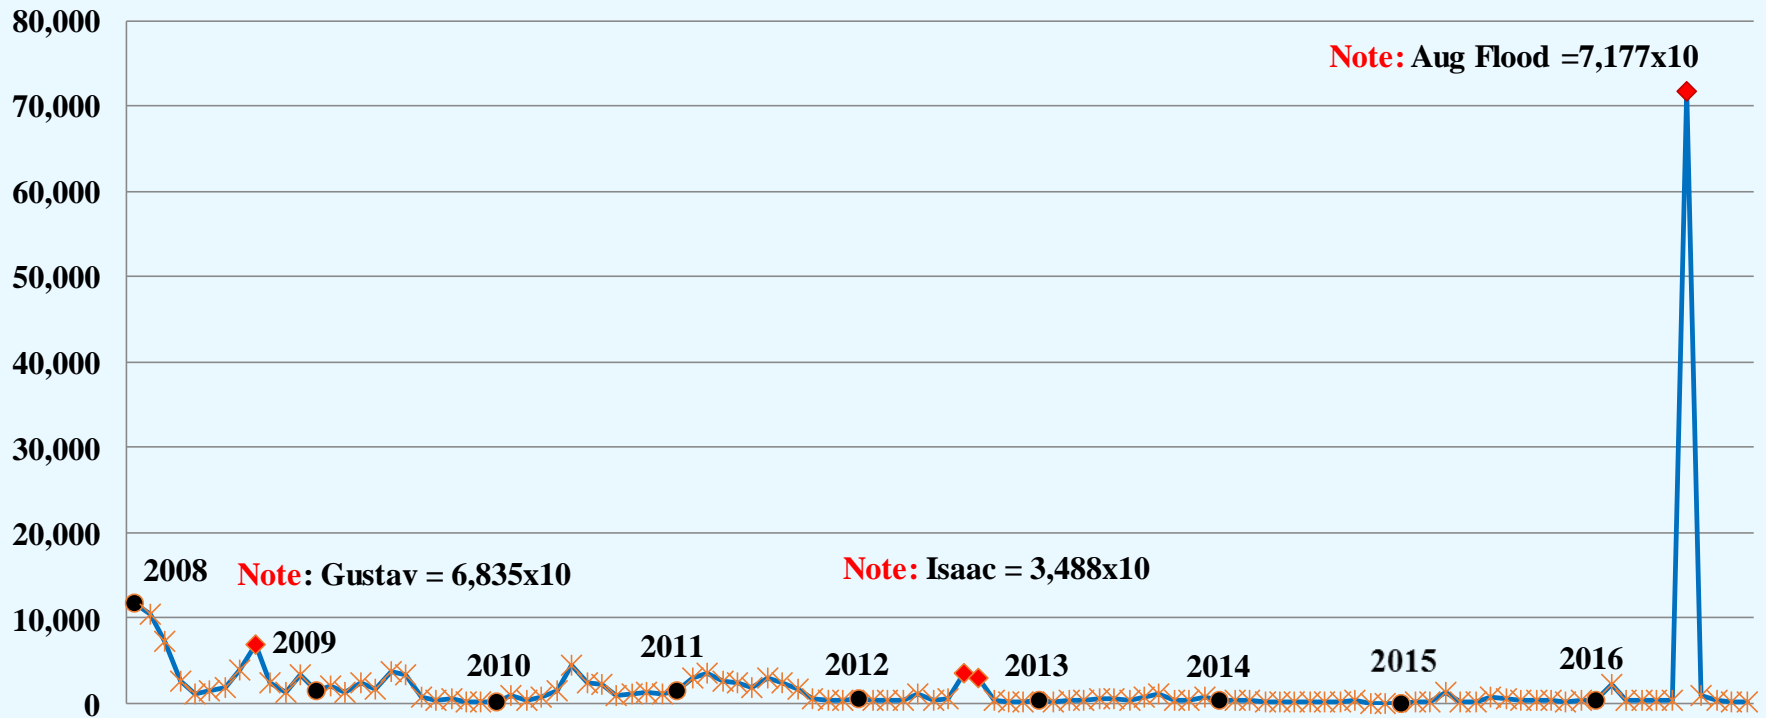

BUSIES 2008 TO 2016

Busies 2008-2016

TOP SITES – VOICE BUSY

➤ DECEMBER 1 TO 31

1. CHASE	47
2. REGGIO	7
3. FARMERVILLE	3