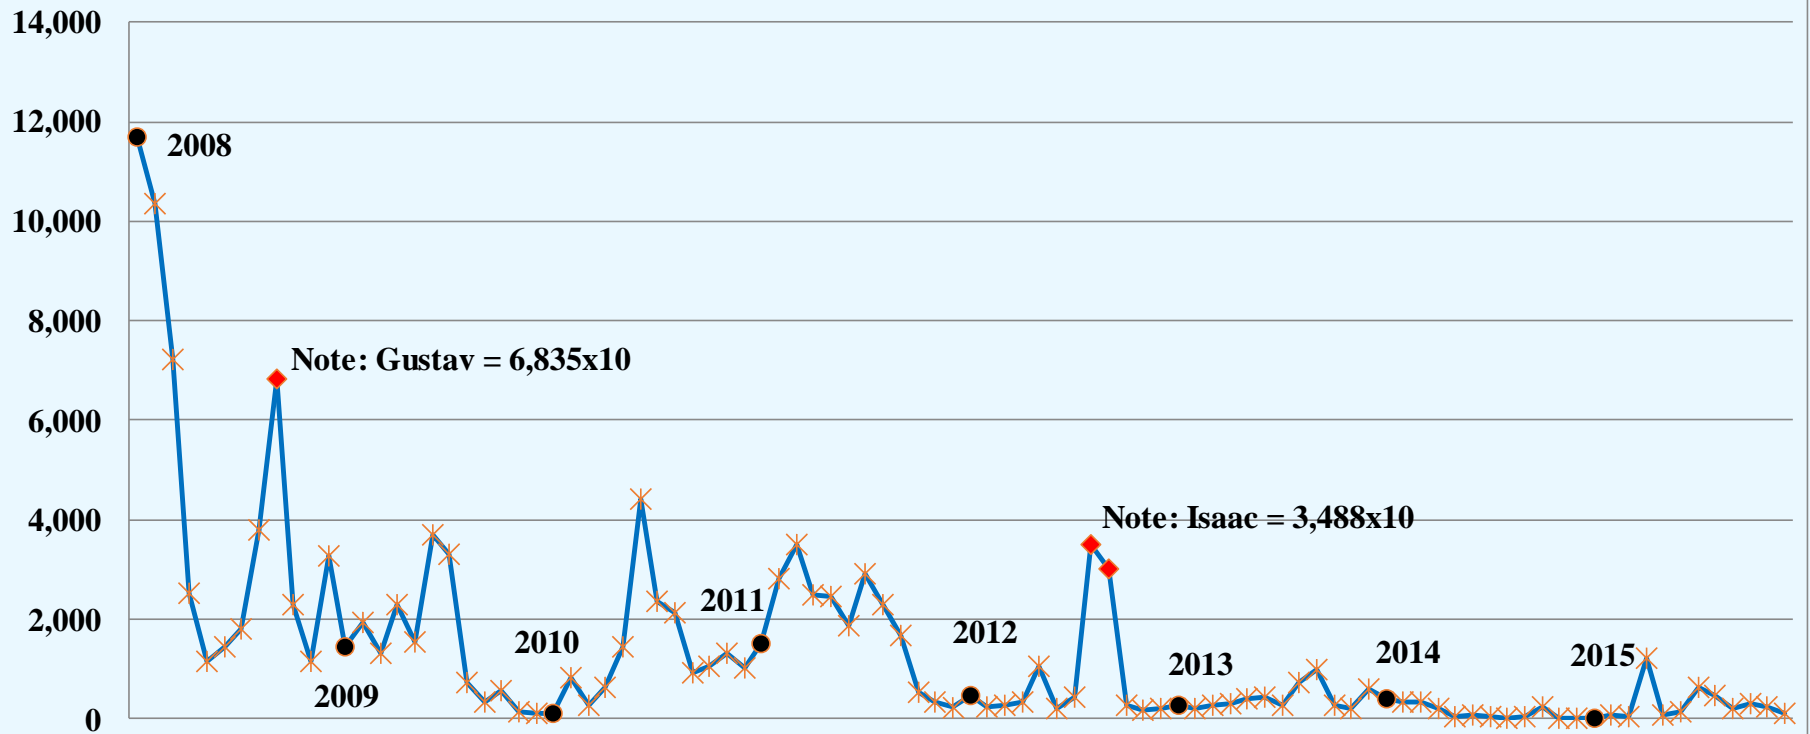

SUBSCRIBERS 2008 TO 2015

PUSH TO TALK

PUSH TO TALK 2008 TO 2015

PUSH TO TALK PER DAY

	Jan-15	Feb-15	Mar-15	Apr-15	May-15	Jun-15	Jul-15	Aug-15	Sep-15	Oct-15	Nov-15	Dec-15
Daily PTT	373717	391341	393187	402550	403244	399662	404963	407957	409844	411610	385225	384088

BUSIES

	Jan-15	Feb-15	Mar-15	Apr-15	May-15	Jun-15	Jul-15	Aug-15	Sep-15	Oct-15	Nov-15	Dec-15
Busies	13	80	46	1,227	81	143	611	472	219	314	242	99

BUSIES 2008 TO 2015

Busies 2008-2015

TOP SITES – VOICE BUSY

➤ DECEMBER 1 TO DECEMBER 31