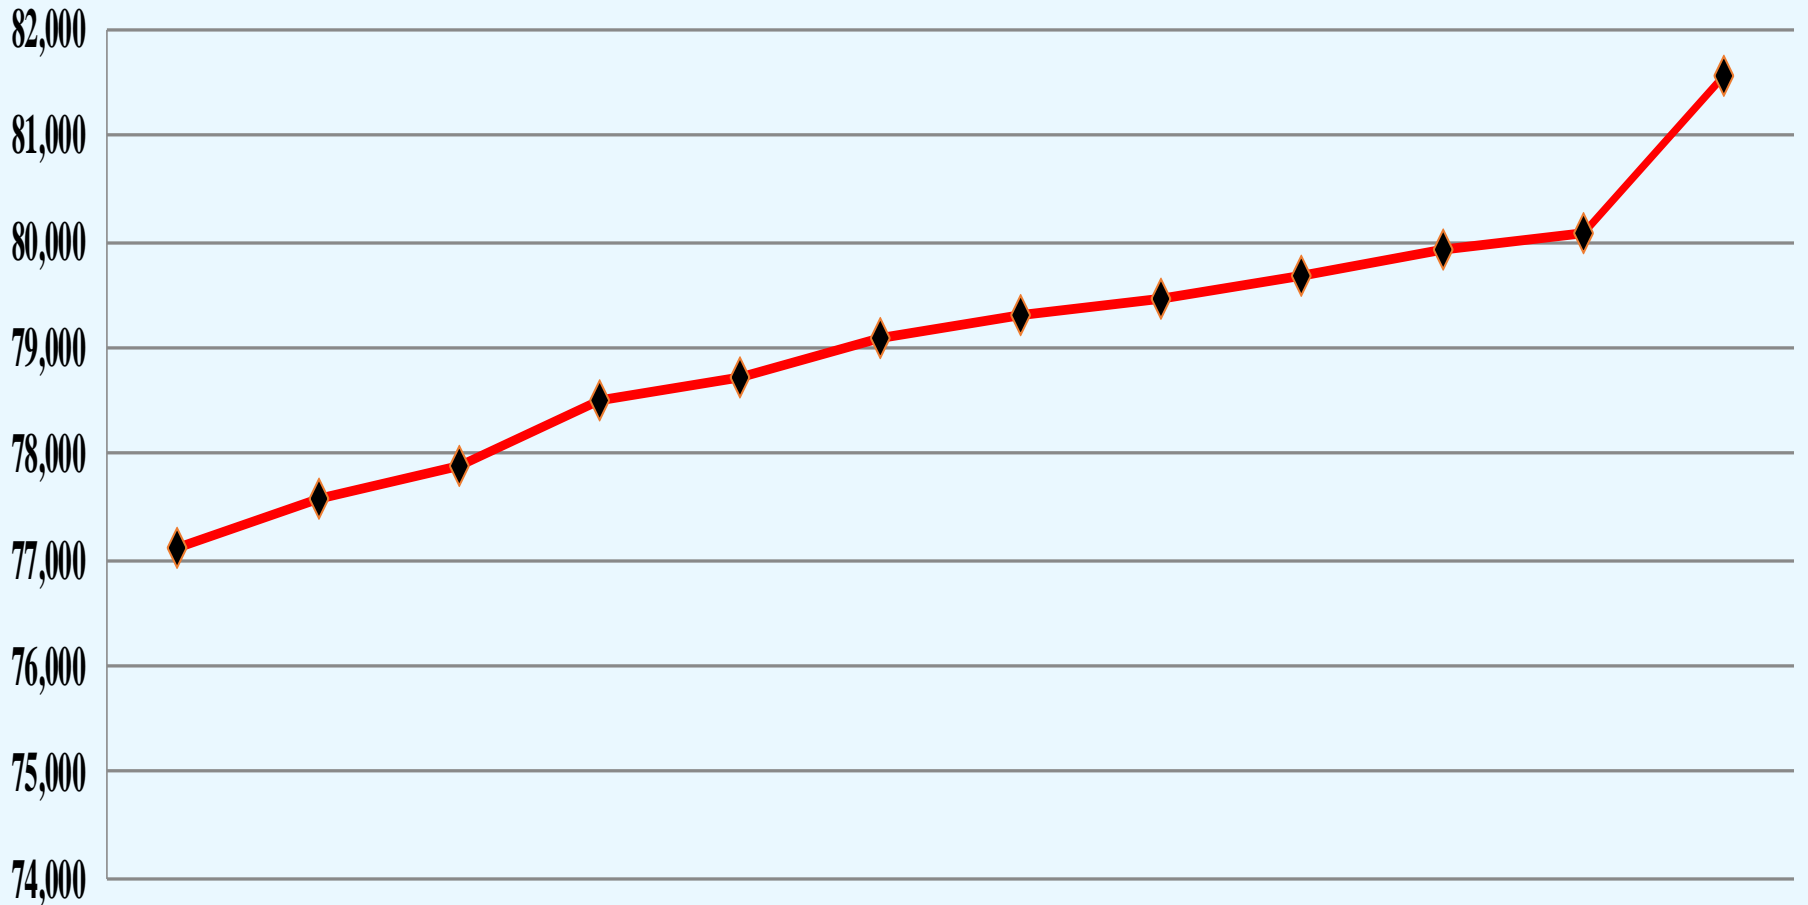

SUBSCRIBERS

	Jan-15	Feb-15	Mar-15	Apr-15	May-15	Jun-15	Jul-15	Aug-15	Sep-15	Oct-15	Nov-15	Dec-15
Subscribers	77,126	77,586	77,894	78,497	78,733	79,077	79,306	79,461	79,664	79,937	80,073	81,571