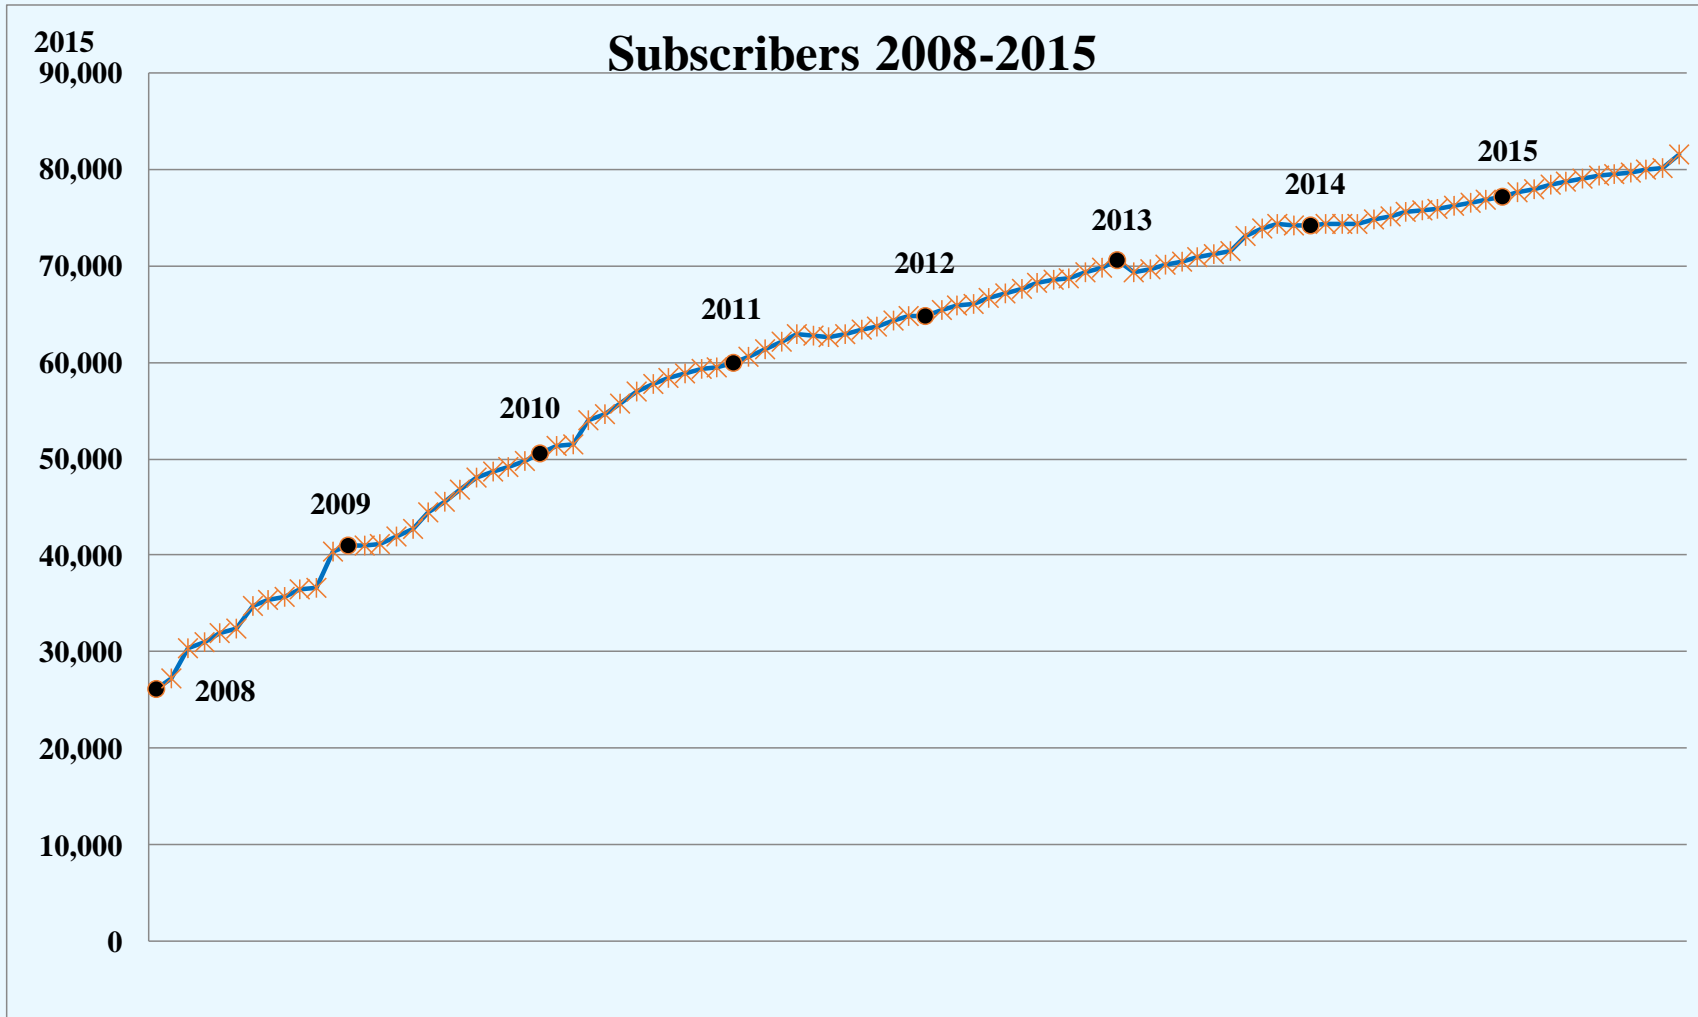

CHANNEL SUMMARY

- Total Channels (132 Tower Sites and 6 Mobile Sites) – 1201
 - 1162 Channels on 132 Sites
 - 39 Channels on 6 Mobile Sites

SYSTEM STATISTICS

SUBSCRIBERS

	Jan-15	Feb-15	Mar-15	Apr-15	May-15	Jun-15	Jul-15	Aug-15	Sep-15	Oct-15	Nov-15	Dec-15
Subscribers	77,126	77,586	77,894	78,497	78,733	79,077	79,306	79,461	79,664	79,937	80,073	81,571

SUBSCRIBERS 2008 TO 2015

PUSH TO TALK

PUSH TO TALK 2008 TO 2015

PUSH TO TALK PER DAY

	Jan-15	Feb-15	Mar-15	Apr-15	May-15	Jun-15	Jul-15	Aug-15	Sep-15	Oct-15	Nov-15	Dec-15
Daily PTT	373717	391341	393187	402550	403244	399662	404963	407957	409844	411610	385225	384088

BUSIES

	Jan-15	Feb-15	Mar-15	Apr-15	May-15	Jun-15	Jul-15	Aug-15	Sep-15	Oct-15	Nov-15	Dec-15
Busies	13	80	46	1,227	81	143	611	472	219	314	242	99

BUSIES 2008 TO 2015

Busies 2008-2015

TOP SITES – VOICE BUSY

➤ DECEMBER 1 TO DECEMBER 31