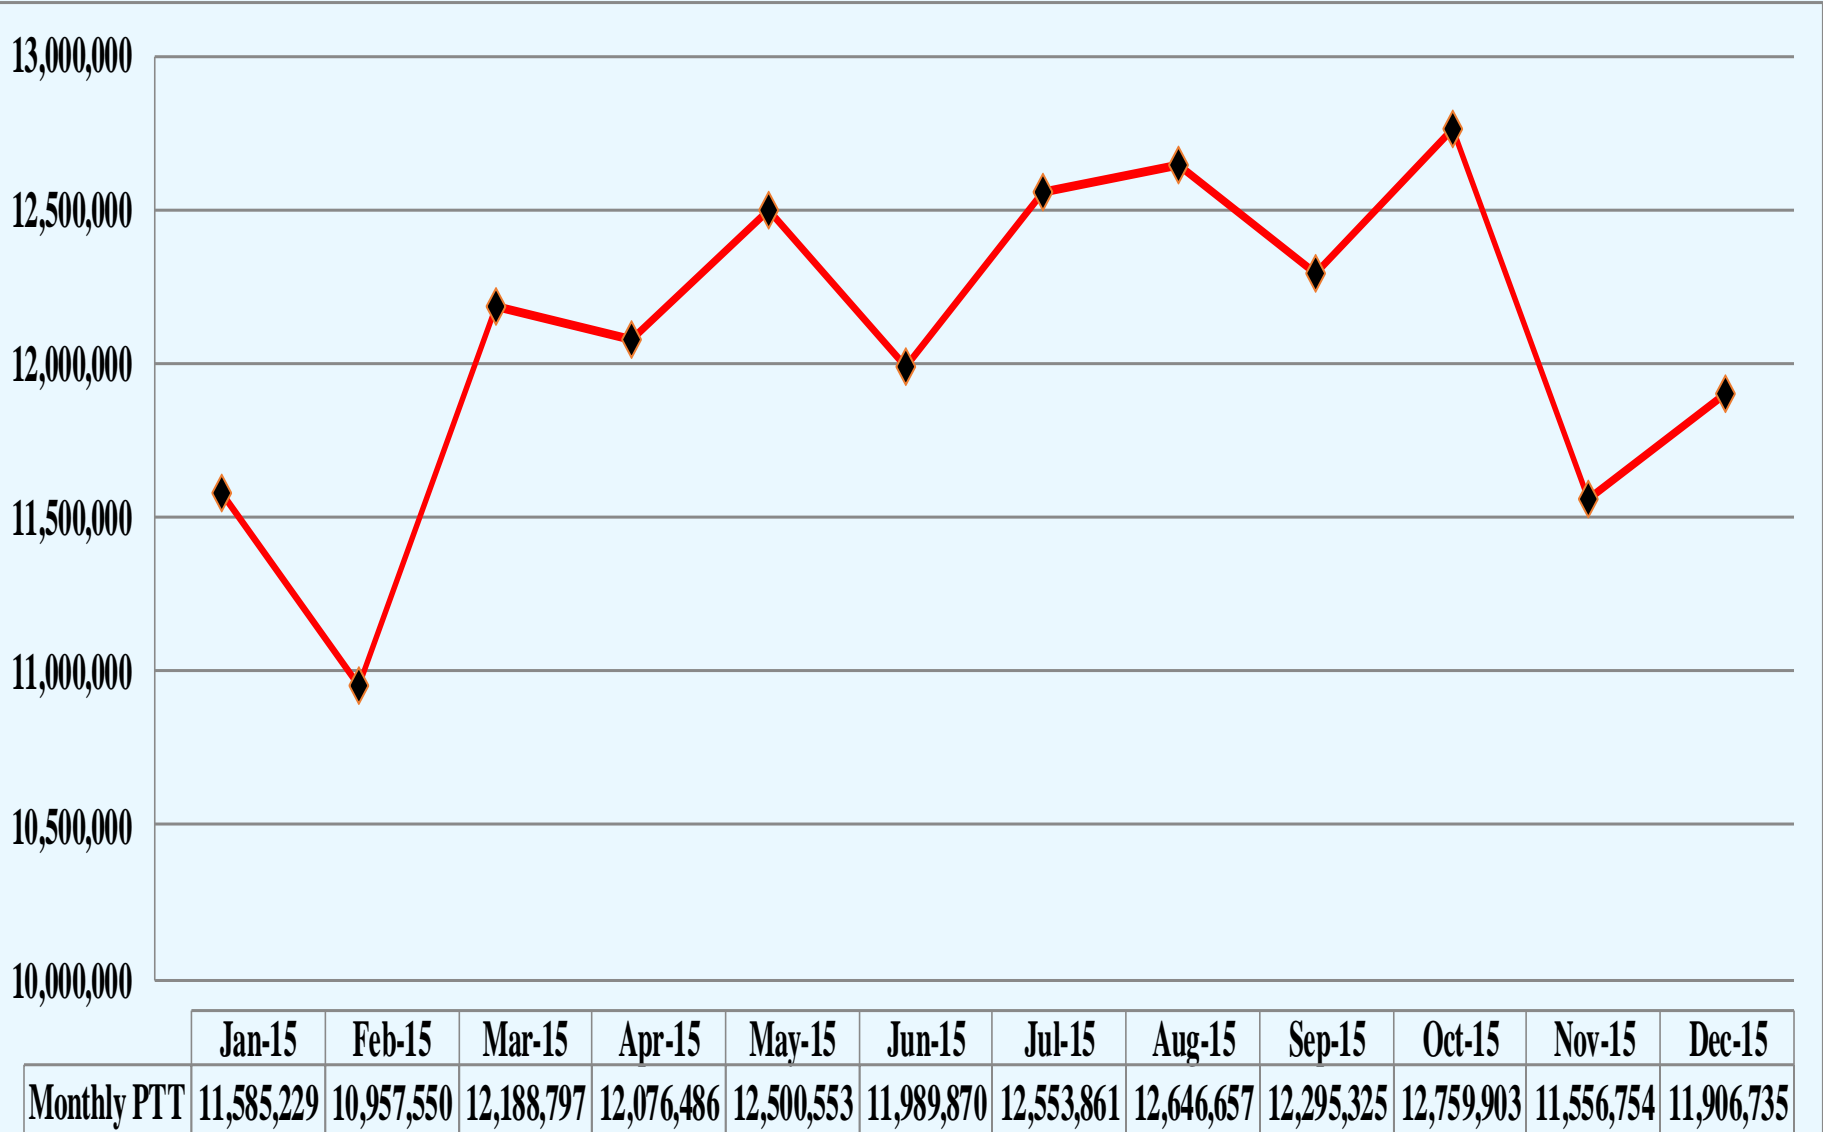

CHANNEL SUMMARY

- Total Channels (132 Tower Sites and 6 Mobile Sites) – 1201
 - 1162 Channels on 132 Sites
 - 39 Channels on 6 Mobile Sites

SYSTEM STATISTICS

SUBSCRIBERS

	Jan-15	Feb-15	Mar-15	Apr-15	May-15	Jun-15	Jul-15	Aug-15	Sep-15	Oct-15	Nov-15	Dec-15
Subscribers	77,126	77,586	77,894	78,497	78,733	79,077	79,306	79,461	79,664	79,937	80,073	81,571

SUBSCRIBERS 2008 TO 2015

PUSH TO TALK

PUSH TO TALK 2008 TO 2015

PUSH TO TALK PER DAY

	Jan-15	Feb-15	Mar-15	Apr-15	May-15	Jun-15	Jul-15	Aug-15	Sep-15	Oct-15	Nov-15	Dec-15
Daily PTT	373717	391341	393187	402550	403244	399662	404963	407957	409844	411610	385225	384088

BUSIES

	Jan-15	Feb-15	Mar-15	Apr-15	May-15	Jun-15	Jul-15	Aug-15	Sep-15	Oct-15	Nov-15	Dec-15
Busies	13	80	46	1,227	81	143	611	472	219	314	242	99

BUSIES 2008 TO 2015

Busies 2008-2015

TOP SITES – VOICE BUSY

➤ DECEMBER 1 TO DECEMBER 31