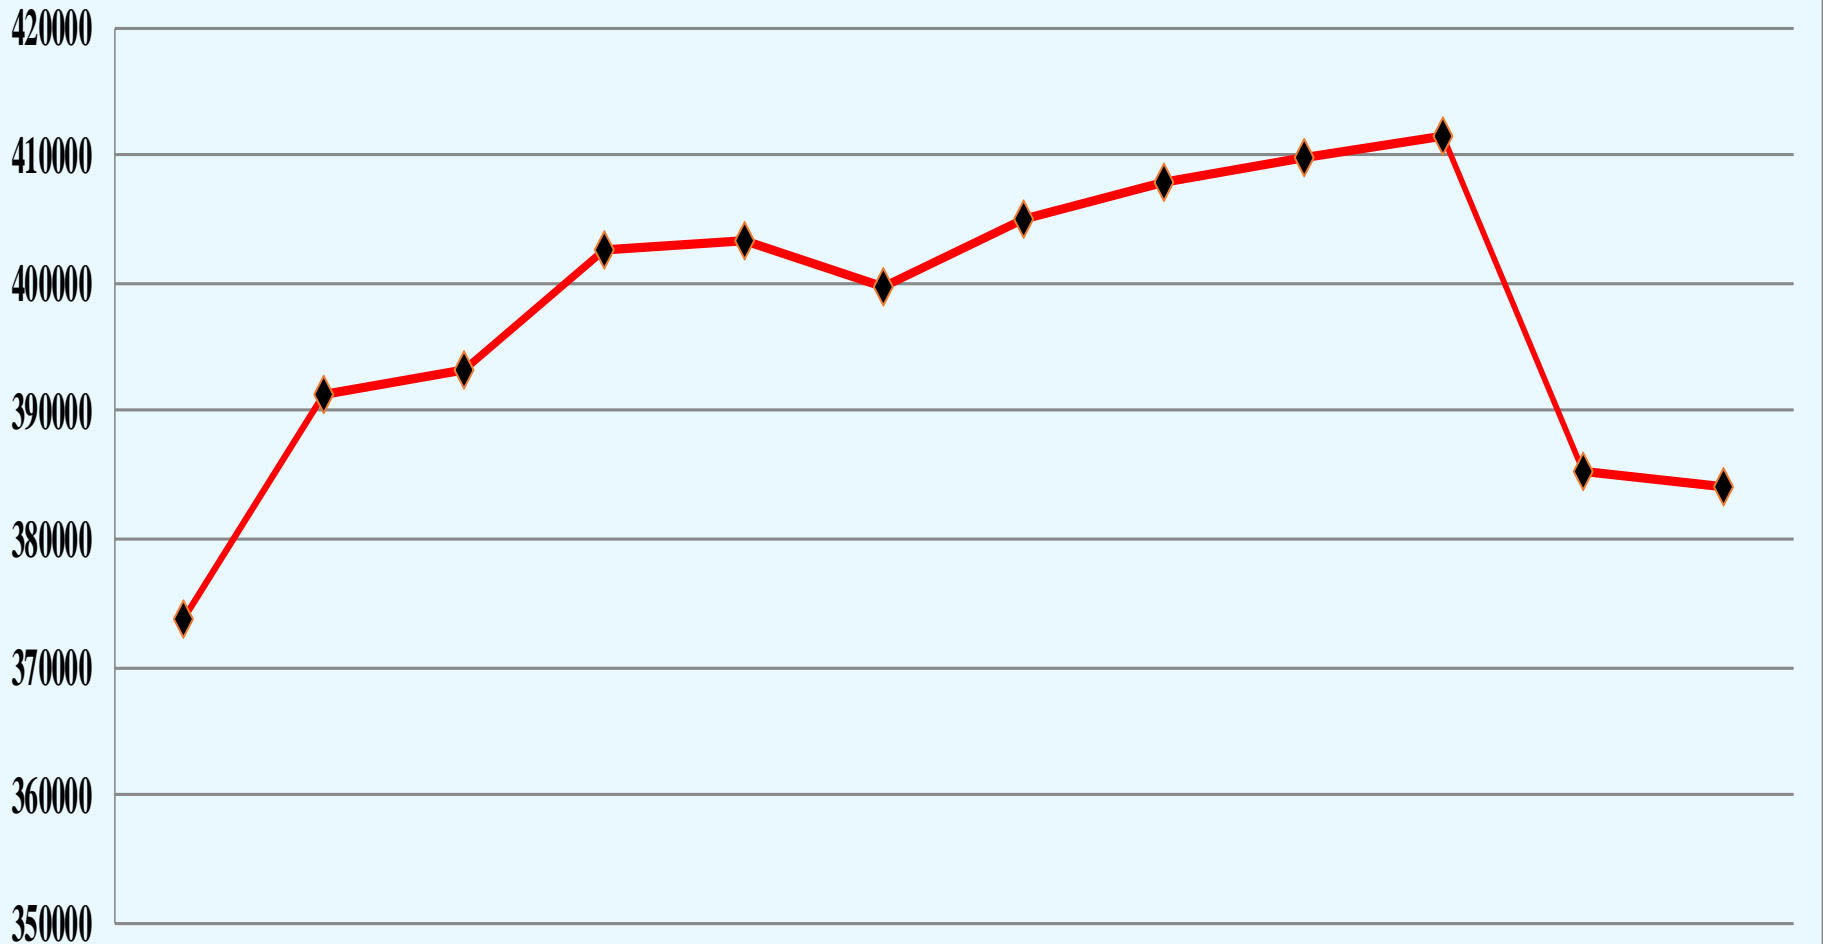

SUBSCRIBERS 2008 TO 2015

PUSH TO TALK

PUSH TO TALK 2008 TO 2015

PUSH TO TALK PER DAY

	Jan-15	Feb-15	Mar-15	Apr-15	May-15	Jun-15	Jul-15	Aug-15	Sep-15	Oct-15	Nov-15	Dec-15
Daily PTT	373717	391341	393187	402550	403244	399662	404963	407957	409844	411610	385225	384088

BUSIES

	Jan-15	Feb-15	Mar-15	Apr-15	May-15	Jun-15	Jul-15	Aug-15	Sep-15	Oct-15	Nov-15	Dec-15
Busies	13	80	46	1,227	81	143	611	472	219	314	242	99

BUSIES 2008 TO 2015

Busies 2008-2015

TOP SITES – VOICE BUSY

➤ DECEMBER 1 TO DECEMBER 31