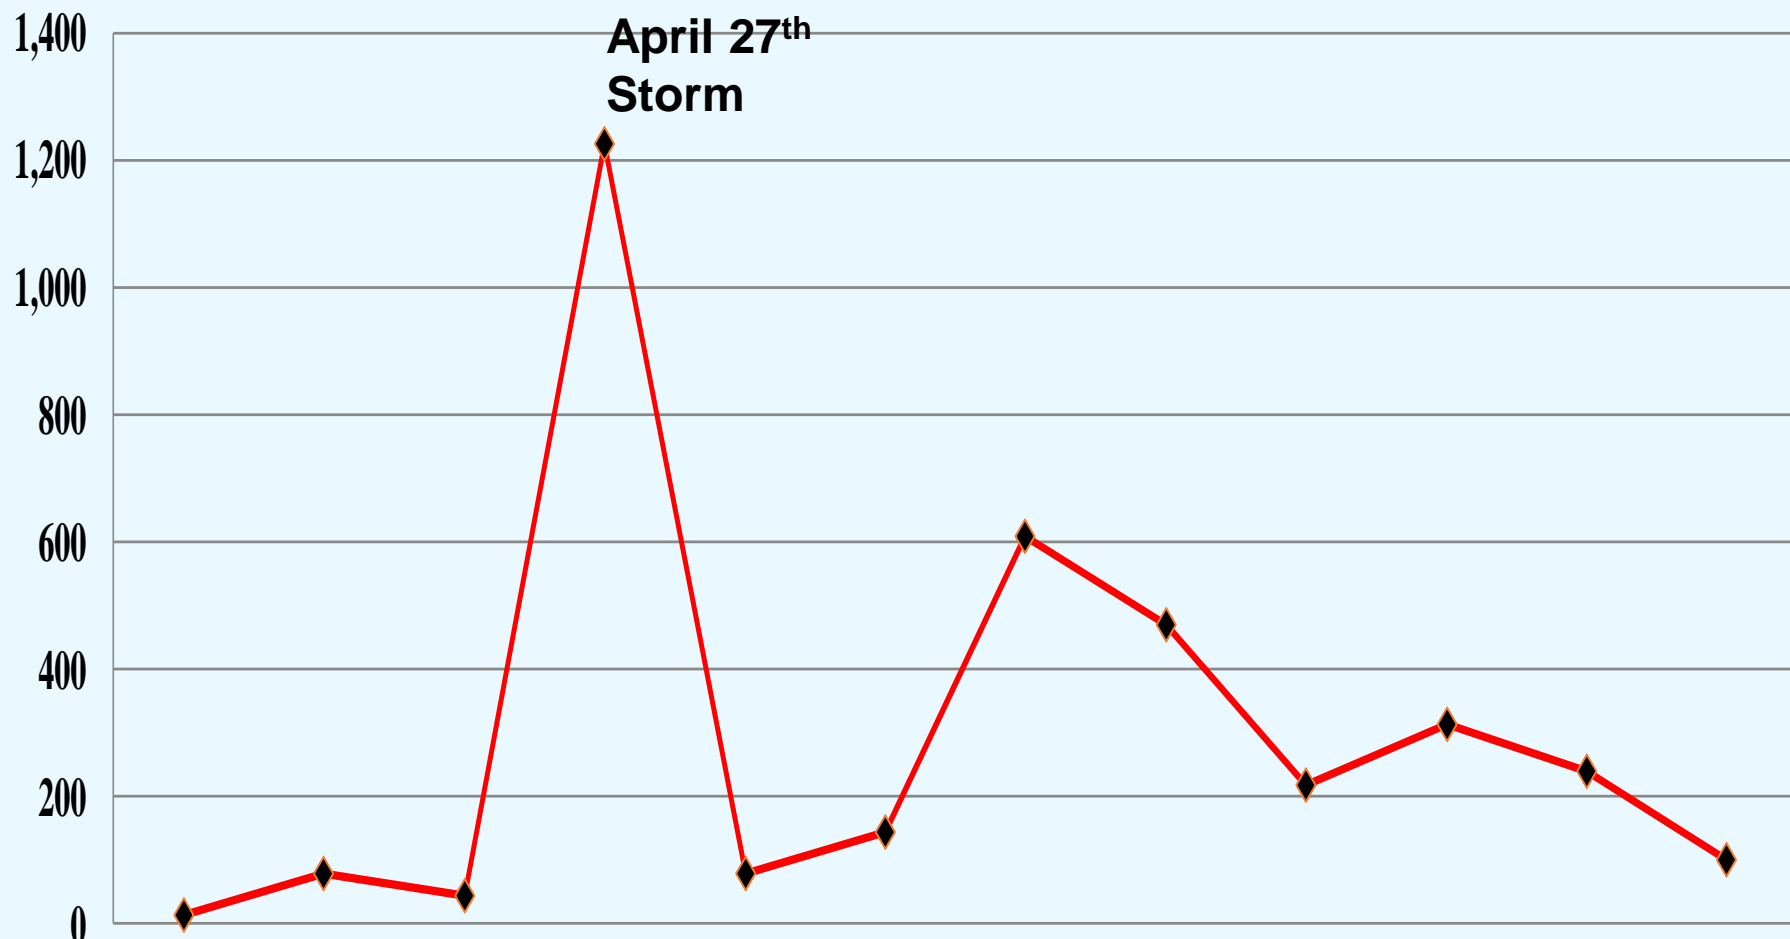

SUBSCRIBERS 2008 TO 2015

PUSH TO TALK

PUSH TO TALK 2008 TO 2015

PUSH TO TALK PER DAY

	Jan-15	Feb-15	Mar-15	Apr-15	May-15	Jun-15	Jul-15	Aug-15	Sep-15	Oct-15	Nov-15	Dec-15
Daily PTT	373717	391341	393187	402550	403244	399662	404963	407957	409844	411610	385225	384088

BUSIES

	Jan-15	Feb-15	Mar-15	Apr-15	May-15	Jun-15	Jul-15	Aug-15	Sep-15	Oct-15	Nov-15	Dec-15
Busies	13	80	46	1,227	81	143	611	472	219	314	242	99

BUSIES 2008 TO 2015

Busies 2008-2015

TOP SITES – VOICE BUSY

➤ DECEMBER 1 TO DECEMBER 31