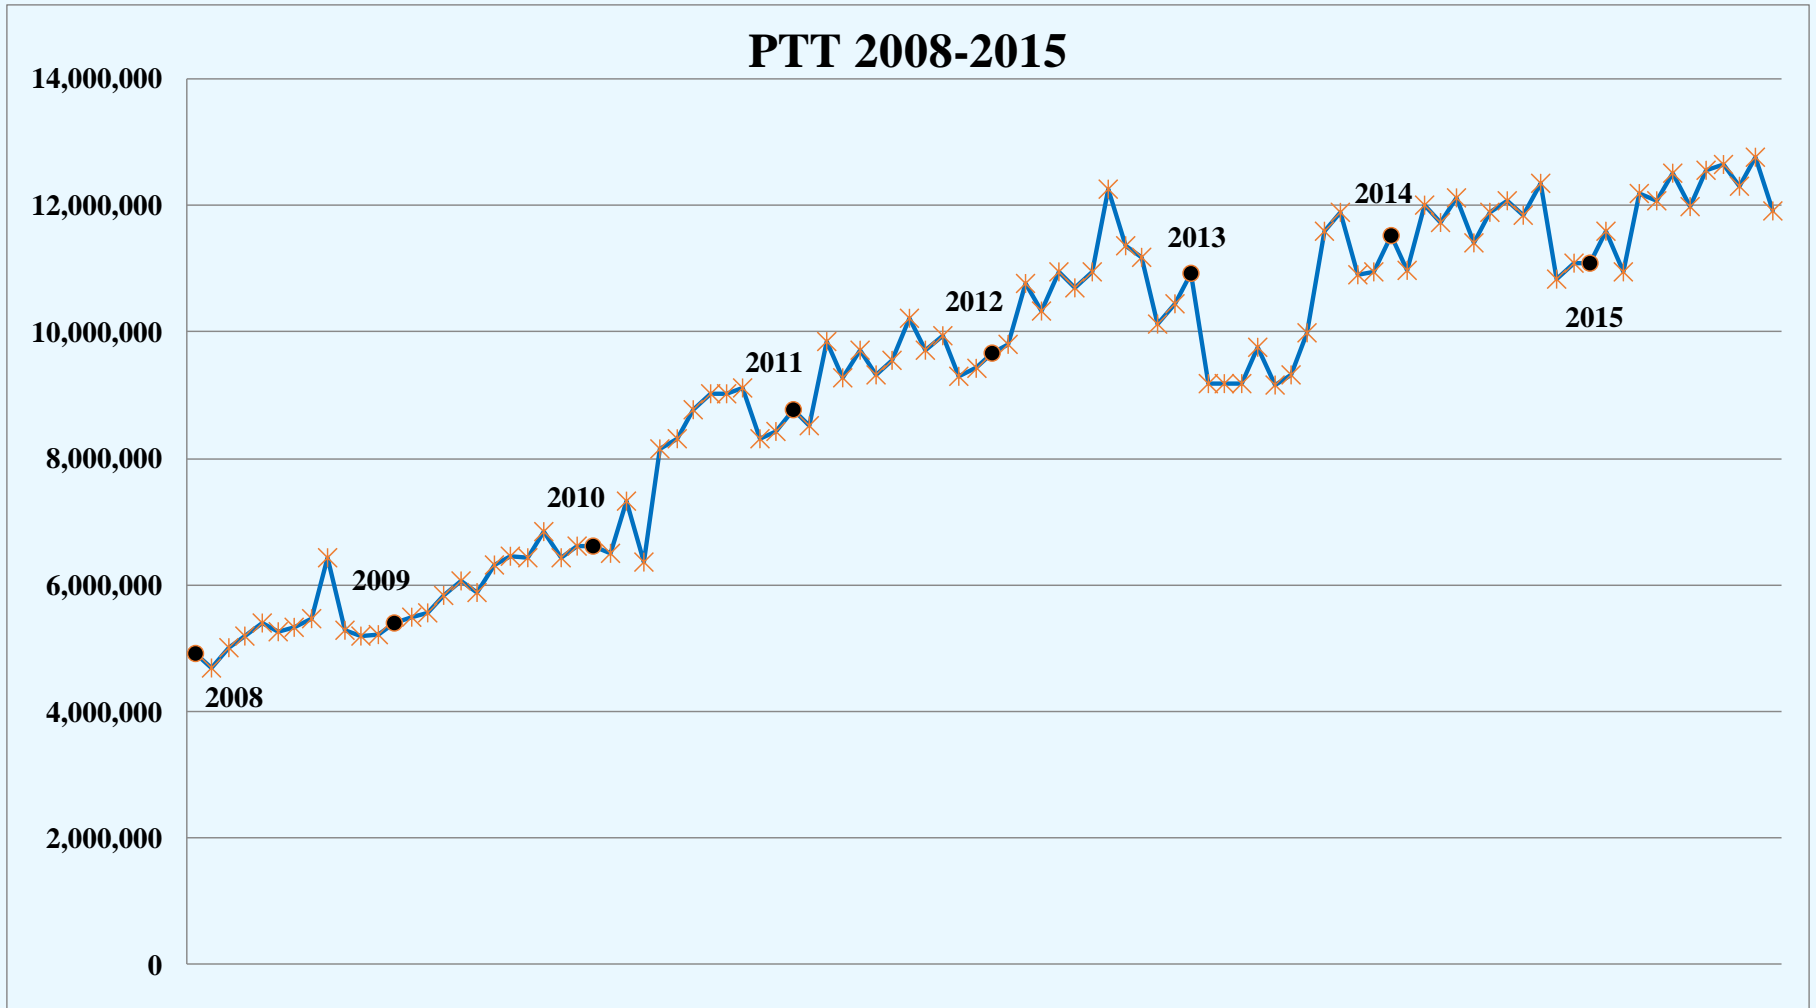

CHANNEL SUMMARY

- Total Channels (132 Tower Sites and 6 Mobile Sites) – 1201
 - 1162 Channels on 132 Sites
 - 39 Channels on 6 Mobile Sites

SYSTEM STATISTICS

SUBSCRIBERS

	Jan-15	Feb-15	Mar-15	Apr-15	May-15	Jun-15	Jul-15	Aug-15	Sep-15	Oct-15	Nov-15	Dec-15
Subscribers	77,126	77,586	77,894	78,497	78,733	79,077	79,306	79,461	79,664	79,937	80,073	81,571

SUBSCRIBERS 2008 TO 2015

PUSH TO TALK

PUSH TO TALK 2008 TO 2015

PUSH TO TALK PER DAY

	Jan-15	Feb-15	Mar-15	Apr-15	May-15	Jun-15	Jul-15	Aug-15	Sep-15	Oct-15	Nov-15	Dec-15
Daily PTT	373717	391341	393187	402550	403244	399662	404963	407957	409844	411610	385225	384088

BUSIES

	Jan-15	Feb-15	Mar-15	Apr-15	May-15	Jun-15	Jul-15	Aug-15	Sep-15	Oct-15	Nov-15	Dec-15
Busies	13	80	46	1,227	81	143	611	472	219	314	242	99

BUSIES 2008 TO 2015

Busies 2008-2015

TOP SITES – VOICE BUSY

➤ DECEMBER 1 TO DECEMBER 31