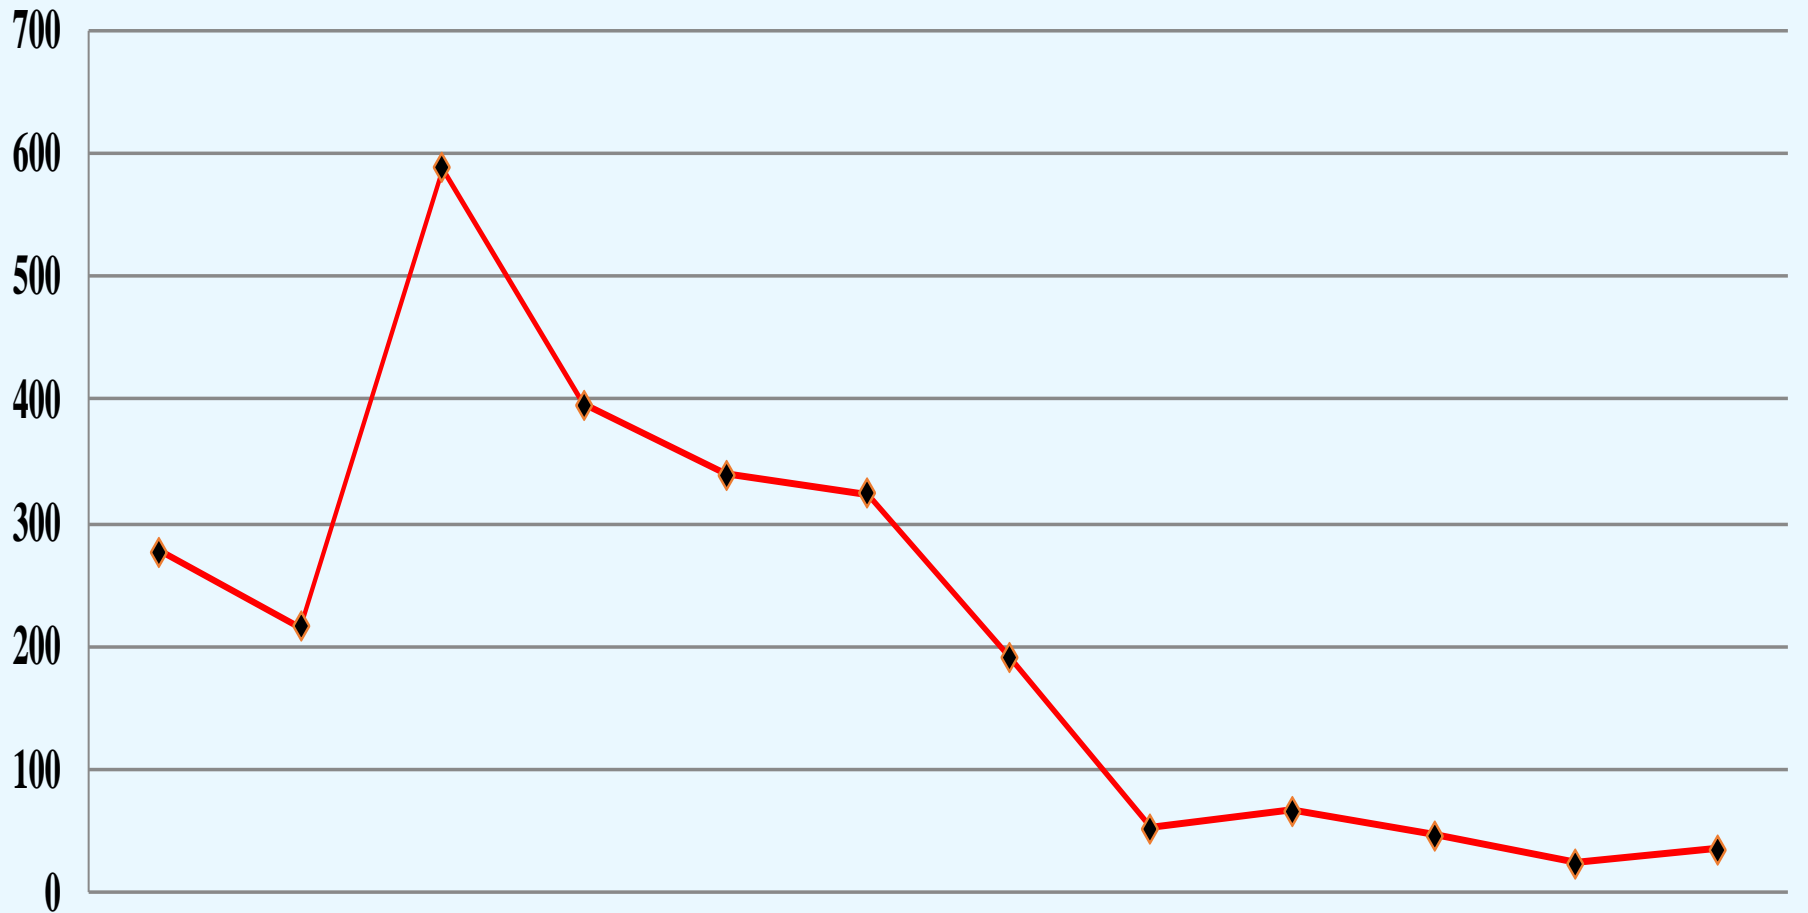

BUSIES

	Oct-13	Nov-13	Dec-13	Jan-14	Feb-14	Mar-14	Apr-14	May-14	Jun-14	Jul-14	Aug-14	Sep-14
Busies	277	215	588	396	339	324	191	52	66	46	23	35