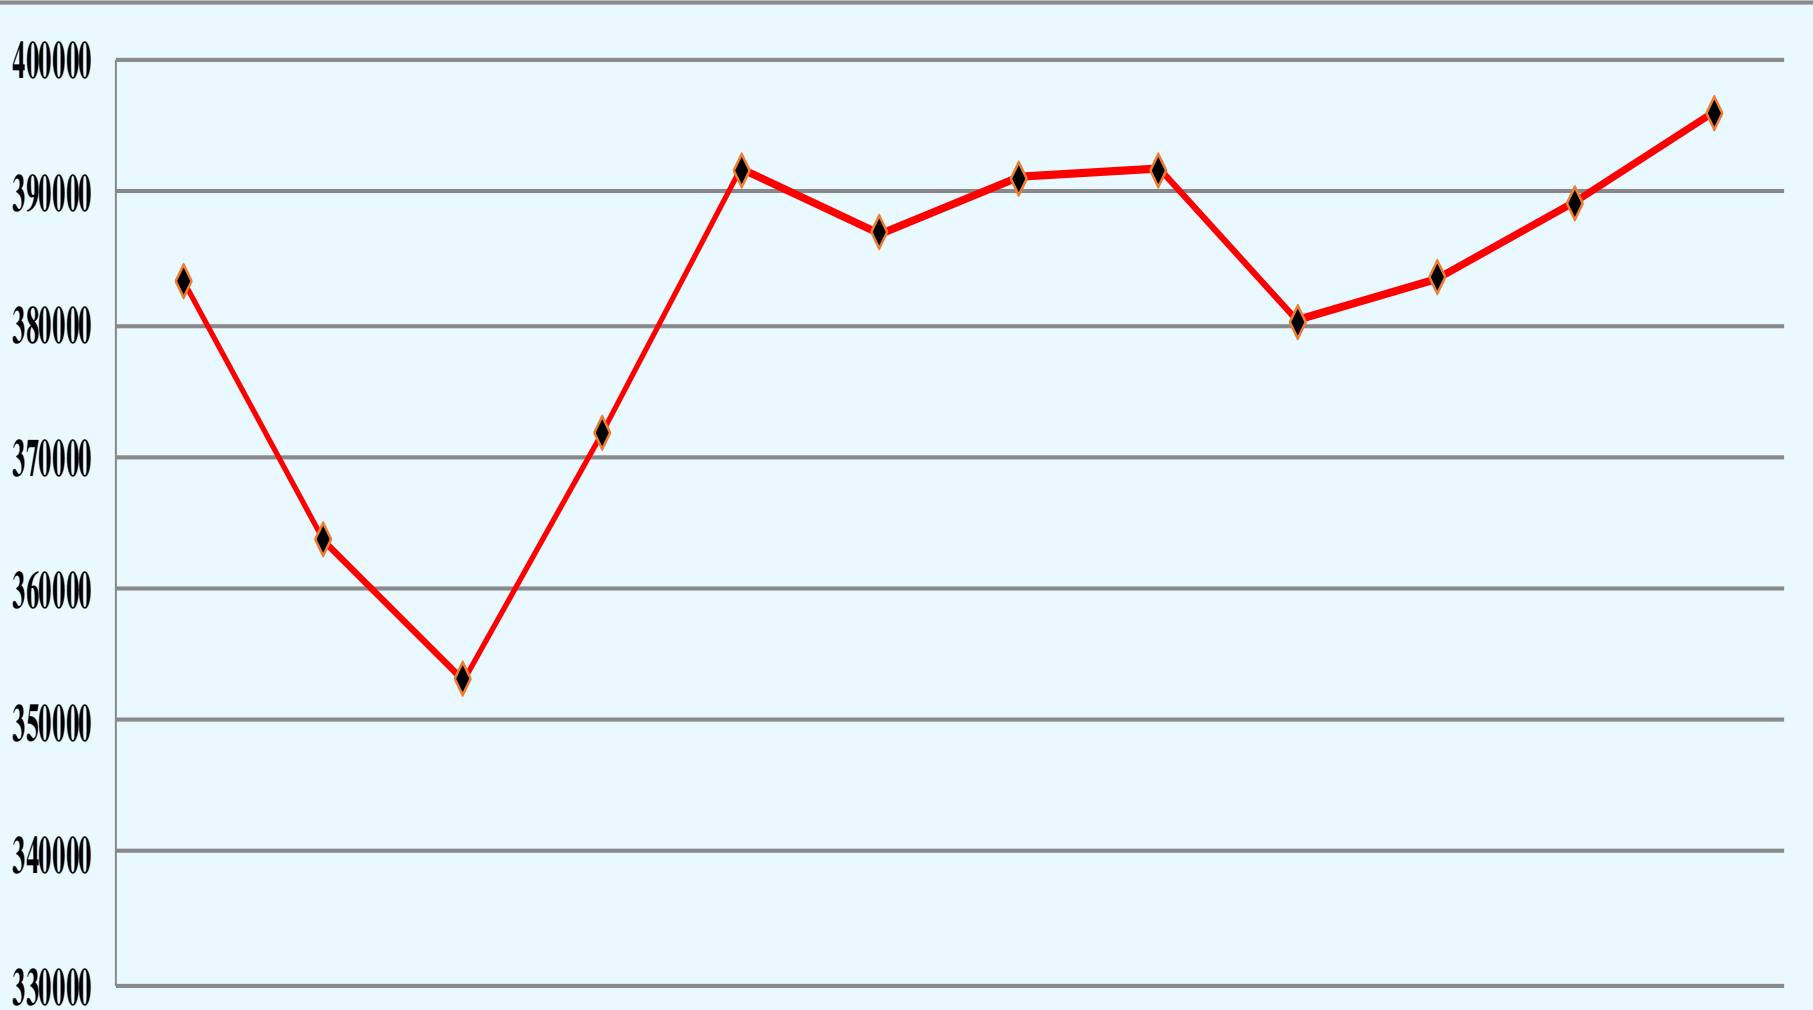

PUSH TO TALK PER DAY

	Oct-13	Nov-13	Dec-13	Jan-14	Feb-14	Mar-14	Apr-14	May-14	Jun-14	Jul-14	Aug-14	Sep-14
Monthly PTT	383265	363685	353104	371783	391725	386862	391174	391715	380293	383525	389274	396116