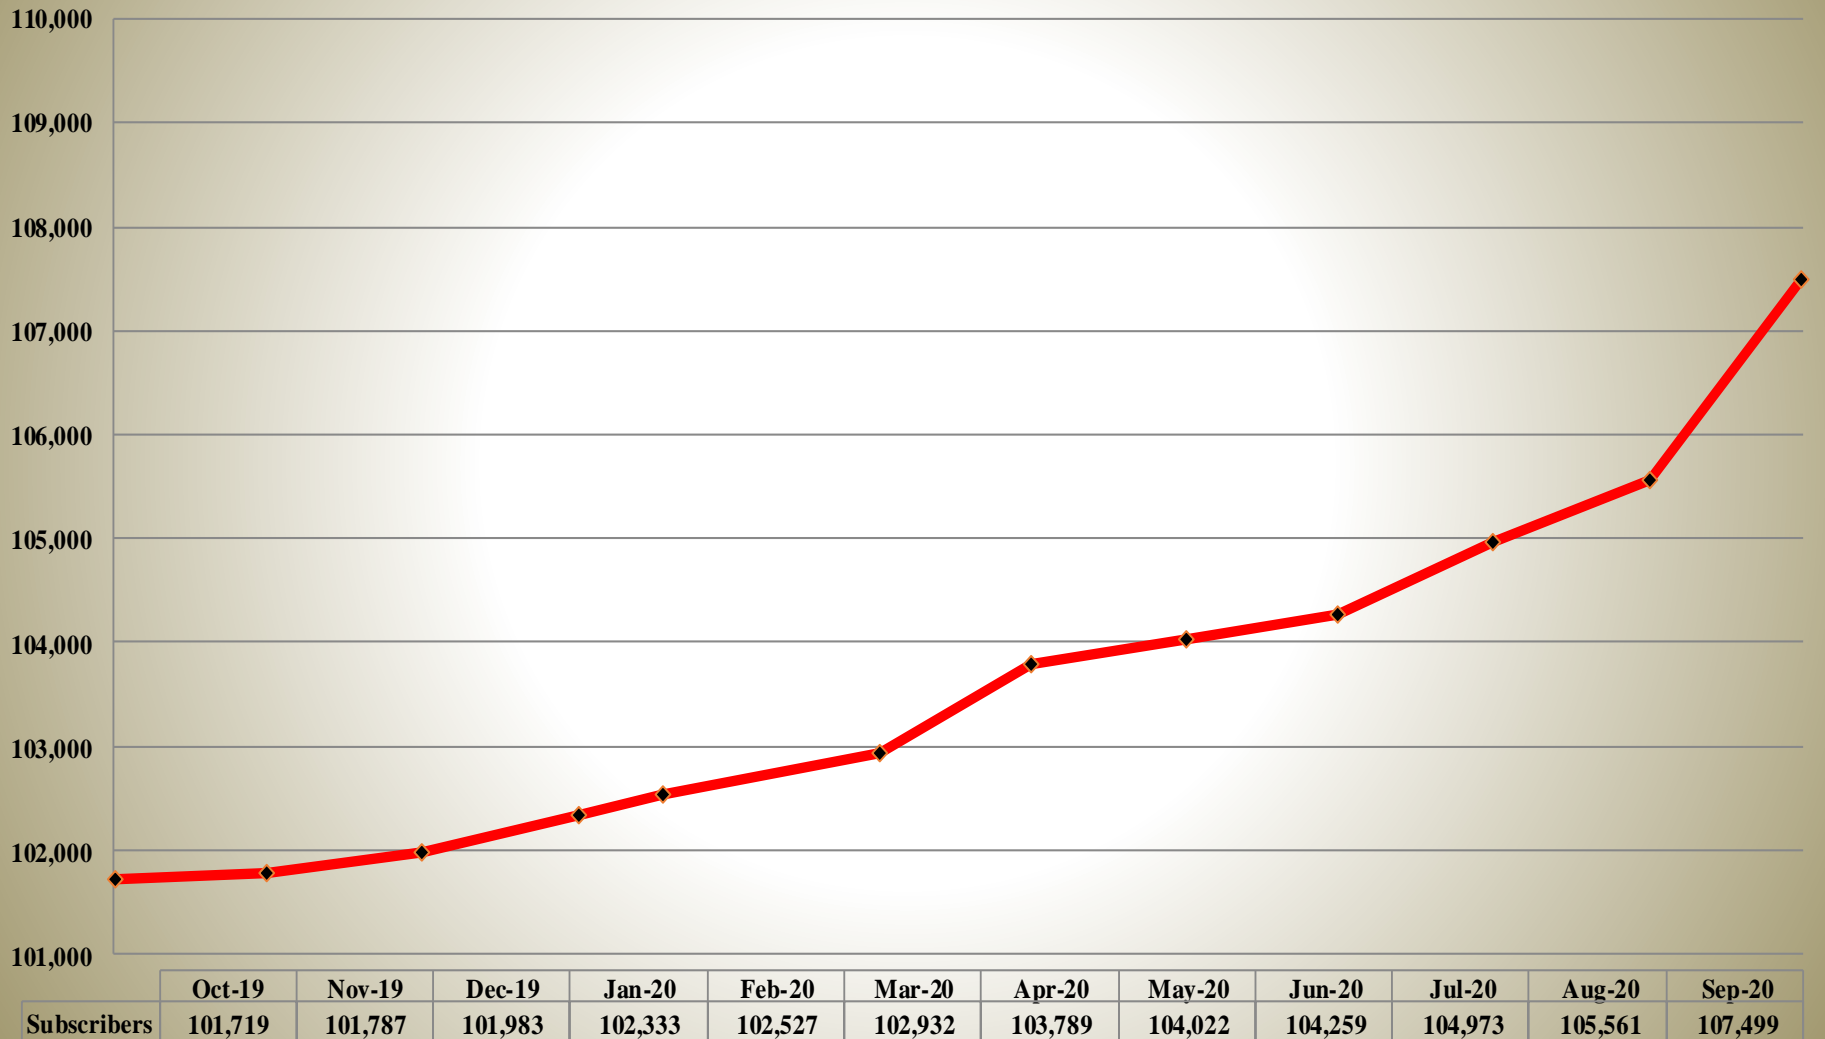

CHANNEL SUMMARY

- Total Channels 1293
 - 1242 Channels on 141 Sites
 - 51 Channels on 6 Mobile Sites

SYSTEM STATISTICS

SUBSCRIBERS

PUSH TO TALK

PUSH TO TALK PER DAY

BUSIES

Top Sites Voice Busy