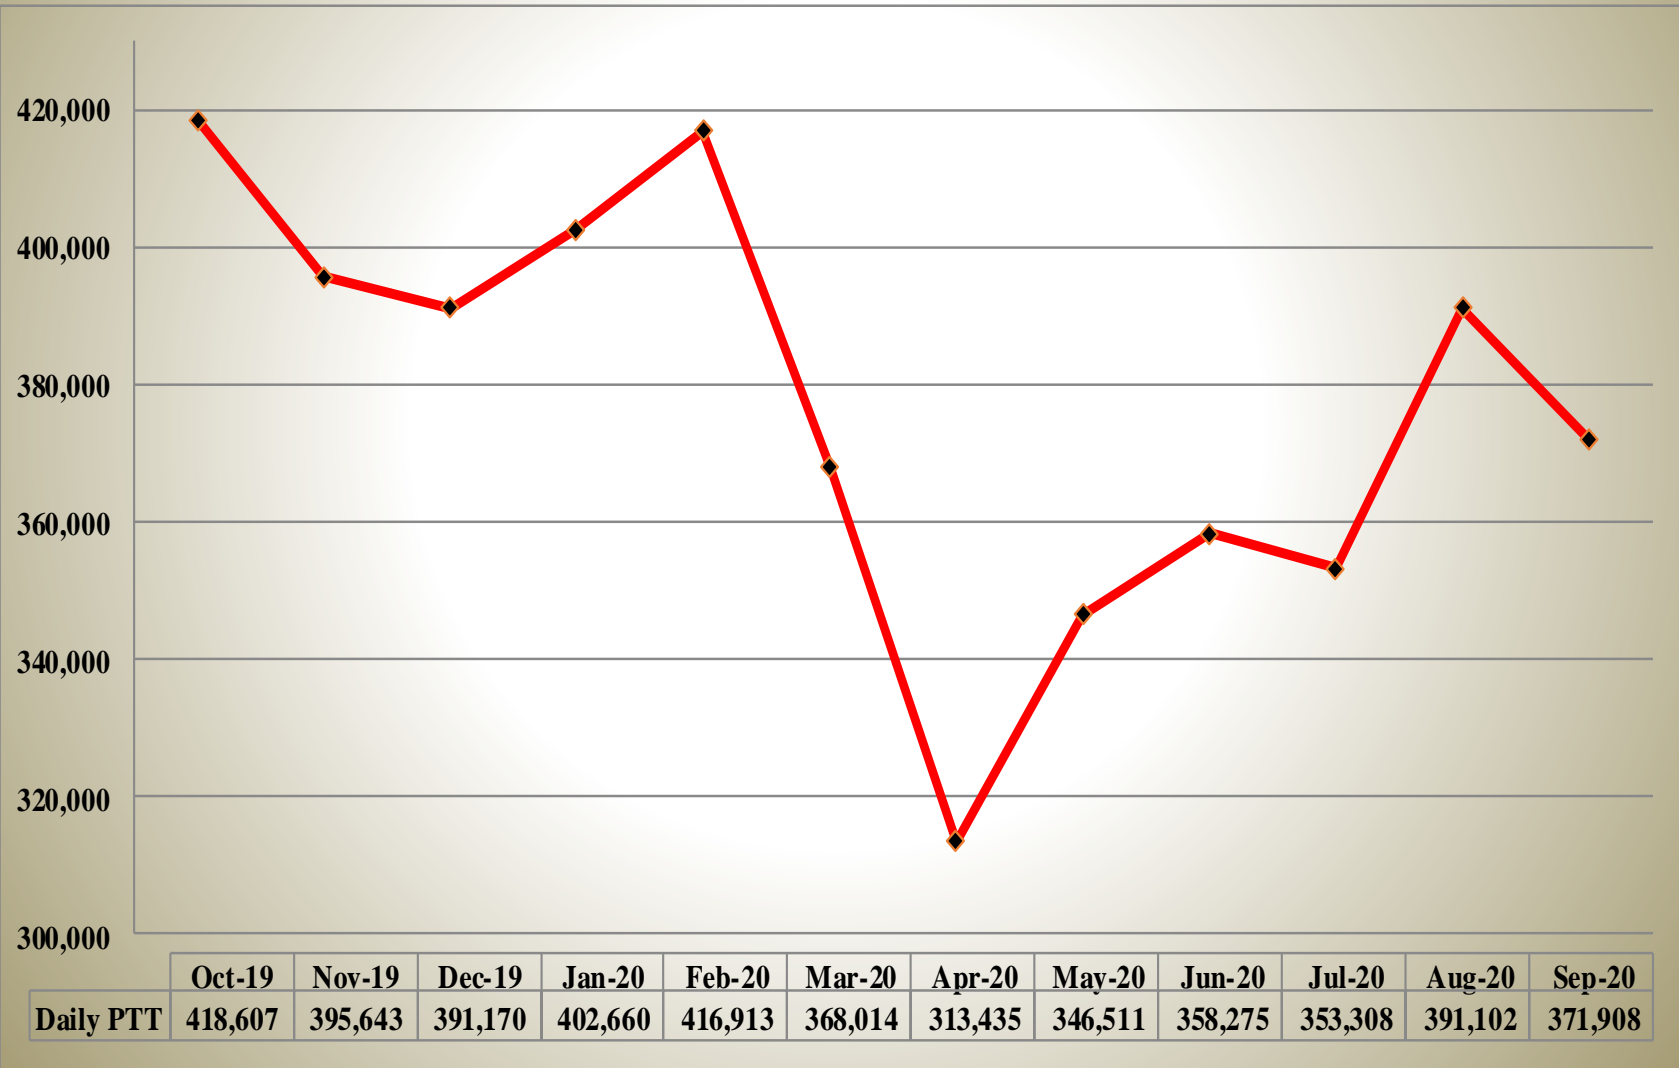

CHANNEL SUMMARY

- Total Channels 1293
 - 1242 Channels on 141 Sites
 - 51 Channels on 6 Mobile Sites

SYSTEM STATISTICS

SUBSCRIBERS

PUSH TO TALK

PUSH TO TALK PER DAY

BUSIES

Top Sites Voice Busy