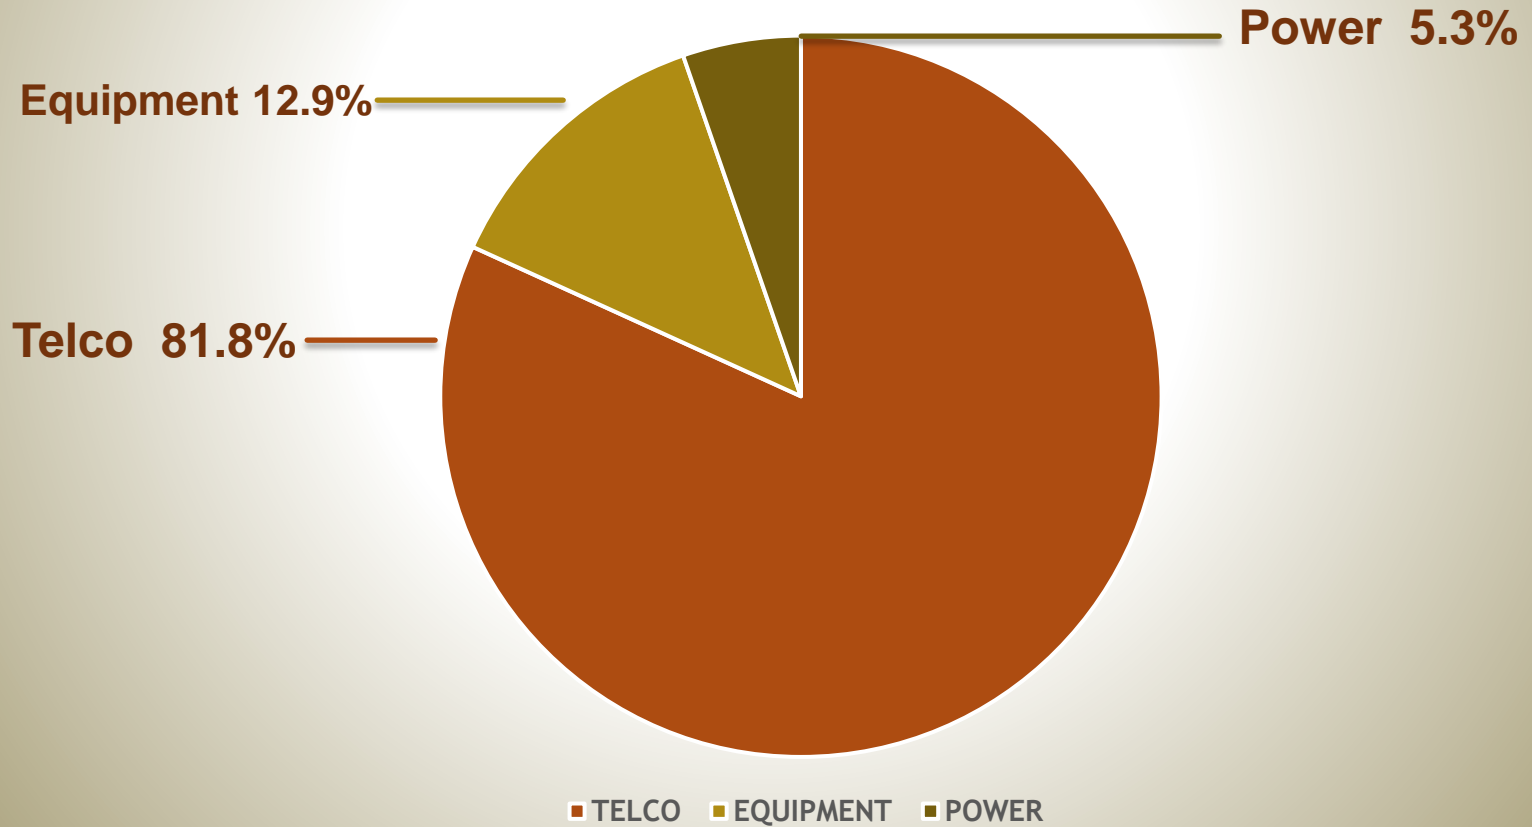

Total Downtime is 6447 Hours

SITE OUTAGE DATA

What were the Issues?

SYSTEM STATISTICS

Percentage of All Sites IN WIDE AREA operations

STORM SITE OUTAGE DATA

Hurricane Marco/Laura

- 31 Total Sites Affected
- Sites Flooded: None
- Lake Charles Tower Site
 - Tower collapsed
 - Temporary 100 foot tower installed
- 4623 Hours of Downtime
- 4 Satellite Flyaway Kits Deployed
- 4 Generator on Wheels Deployed
- Trailer 96 Deployed in Creole
- Trailer 97 Deployed in Lake Charles
- Mobile Command Post Deployed at Troop D
- 924 Man Hours