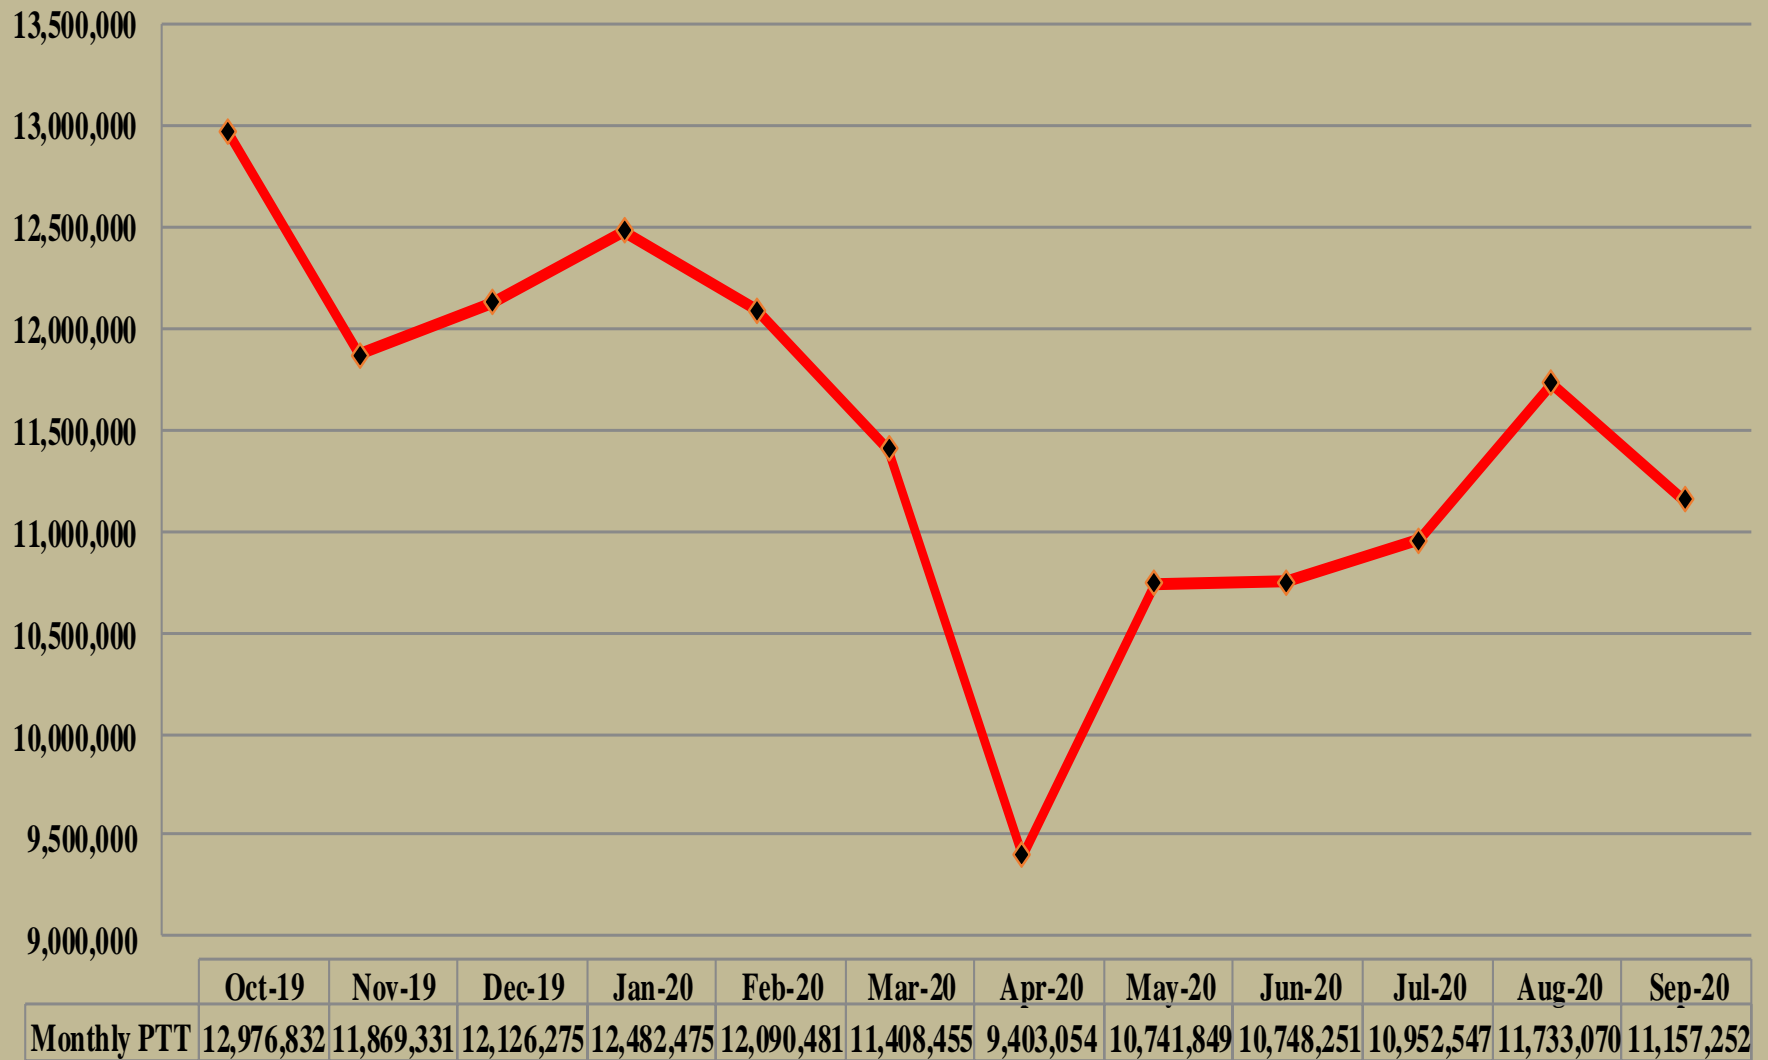

CHANNEL SUMMARY

- Total Channels 1293
 - 1242 Channels on 141 Sites
 - 51 Channels on 6 Mobile Sites

SYSTEM STATISTICS

SUBSCRIBERS

PUSH TO TALK

PUSH TO TALK PER DAY

BUSIES

Top Sites Voice Busy