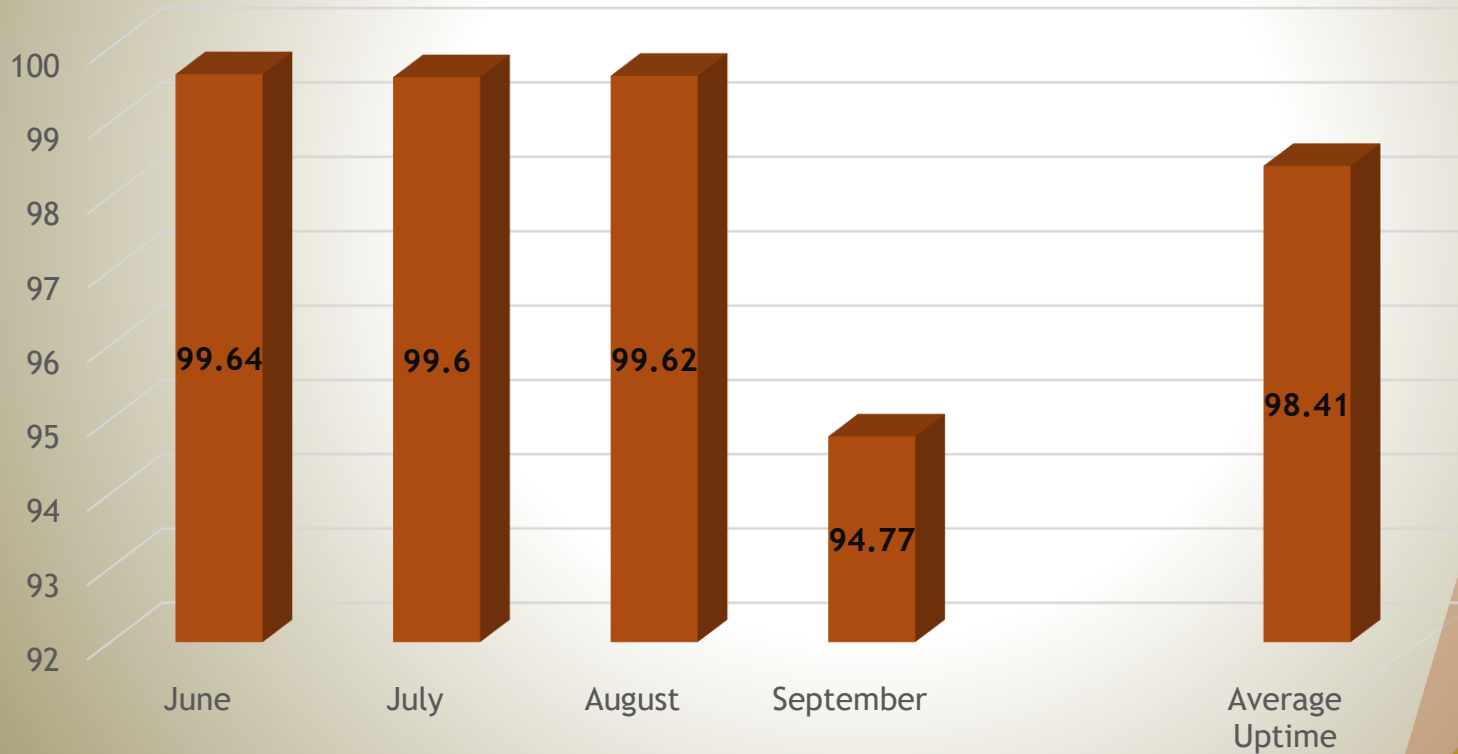

Total Downtime is 6447 Hours

SITE OUTAGE DATA

What were the Issues?

SYSTEM STATISTICS

Percentage of All Sites IN WIDE AREA operations

STORM SITE OUTAGE DATA

Hurricane Marco/Laura

- 31 Total Sites Affected
- Sites Flooded: None
- Lake Charles Tower Site
 - Tower collapsed
 - Temporary 100 foot tower installed
- 4623 Hours of Downtime
- 4 Satellite Flyaway Kits Deployed
- 4 Generator on Wheels Deployed
- Trailer 96 Deployed in Creole
- Trailer 97 Deployed in Lake Charles
- Mobile Command Post Deployed at Troop D
- 924 Man Hours

STORM SITE OUTAGE DATA

Hurricane Delta

- 25 Total Sites Affected
- Sites Flooded: None
- 2111 Hours of Downtime
- 2 Satellite Flyaway Kits Deployed
- 3 Generator on Wheels Deployed
- 101 Man Hours

Hurricane Zeta