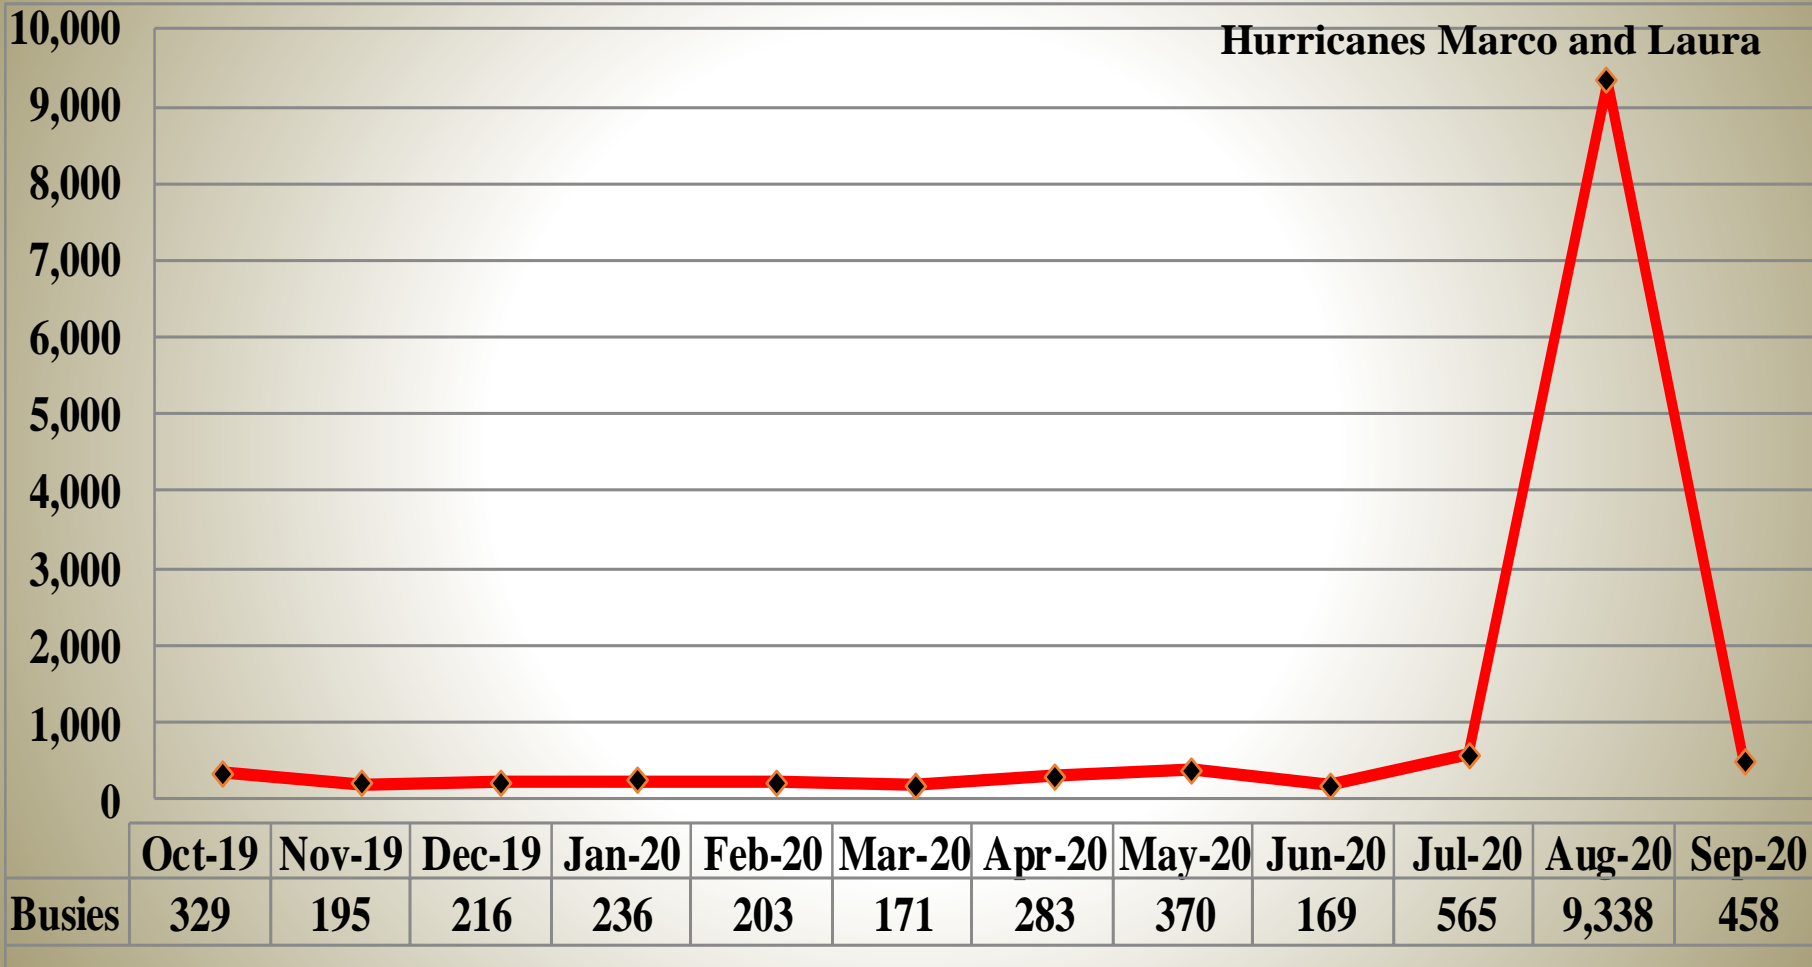

CHANNEL SUMMARY

- Total Channels 1293
 - 1242 Channels on 141 Sites
 - 51 Channels on 6 Mobile Sites

SYSTEM STATISTICS

SUBSCRIBERS

PUSH TO TALK

PUSH TO TALK PER DAY

BUSIES

Top Sites Voice Busy