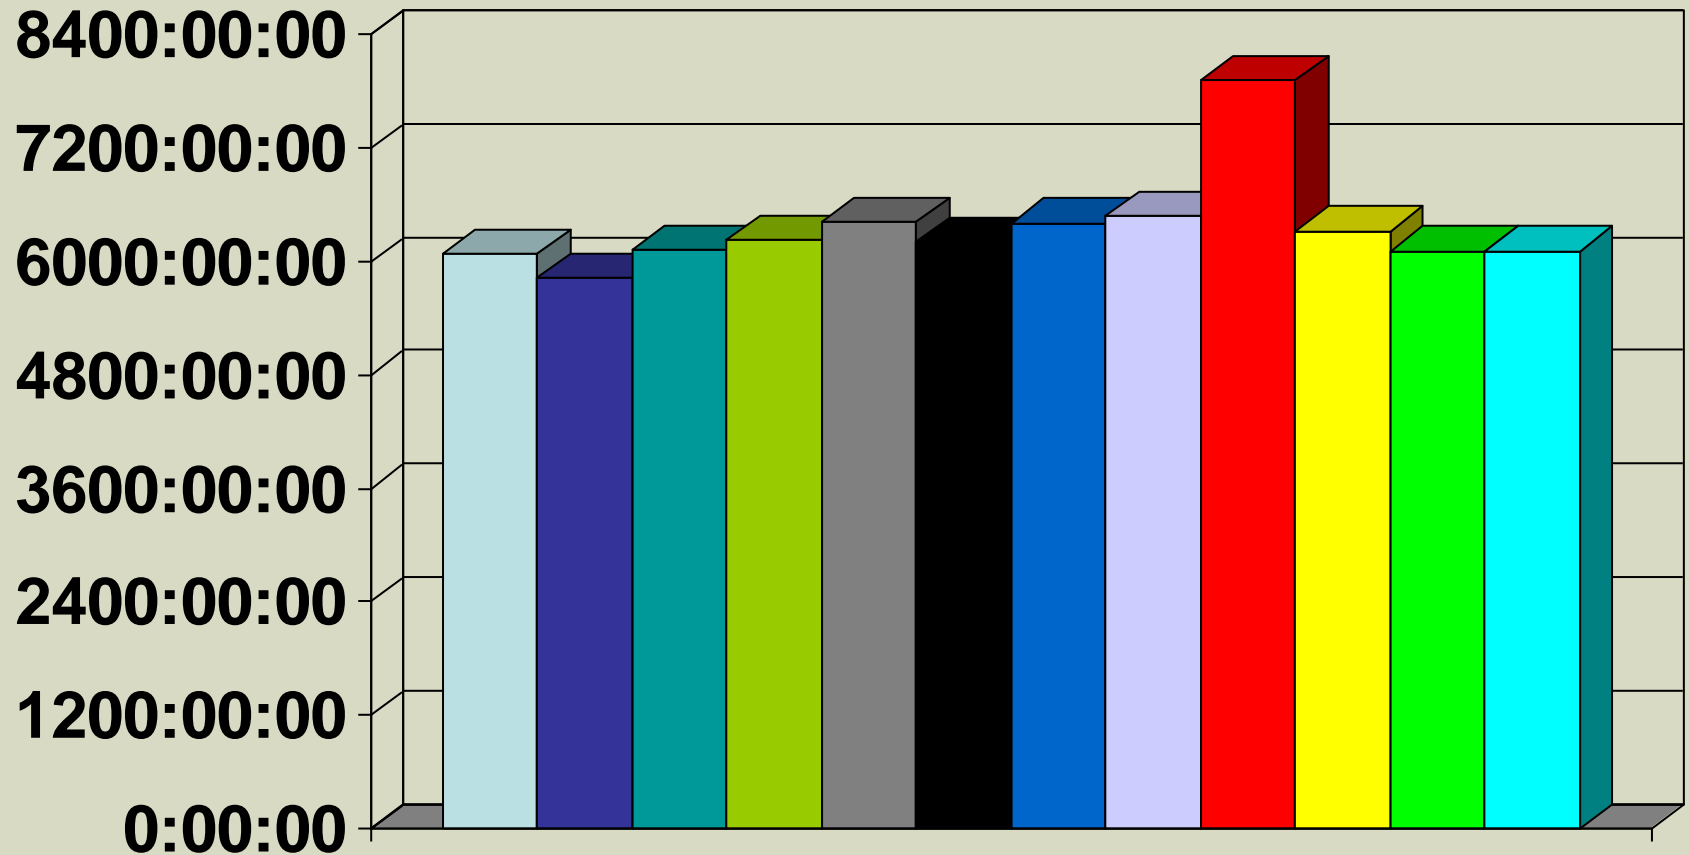

Voice Channel Duration YTD

Hours:Minutes:Seconds

Gustav/Ike in Red