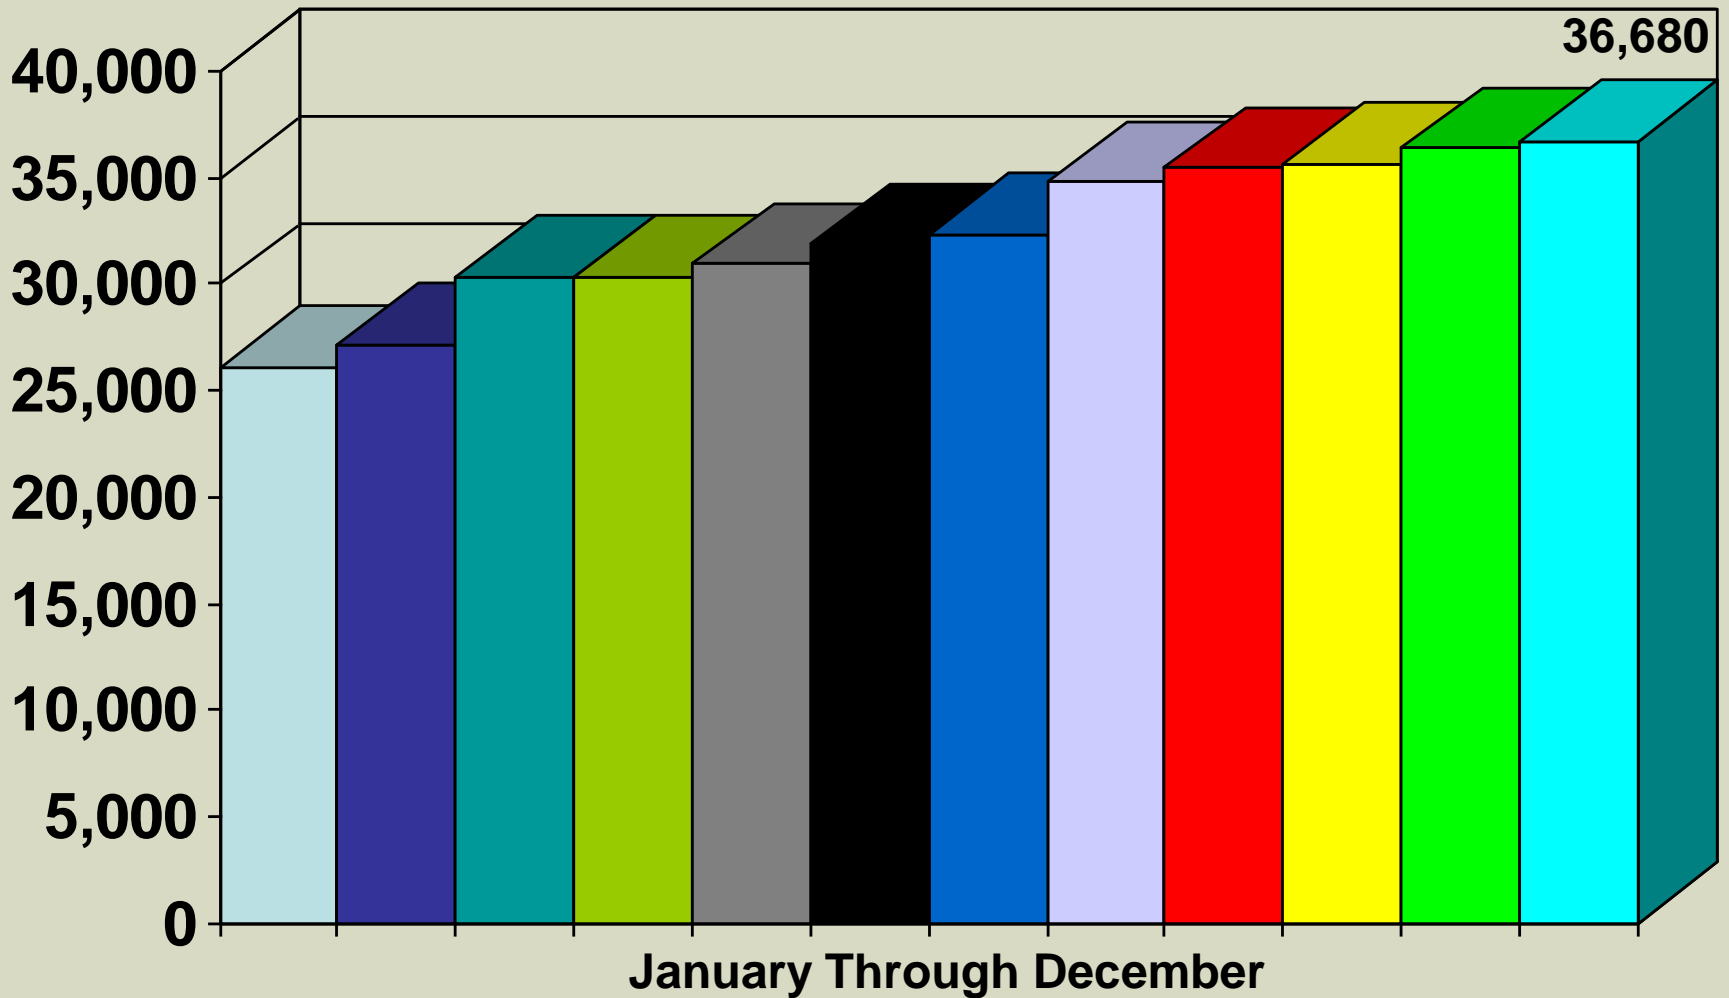

Subscribers YTD