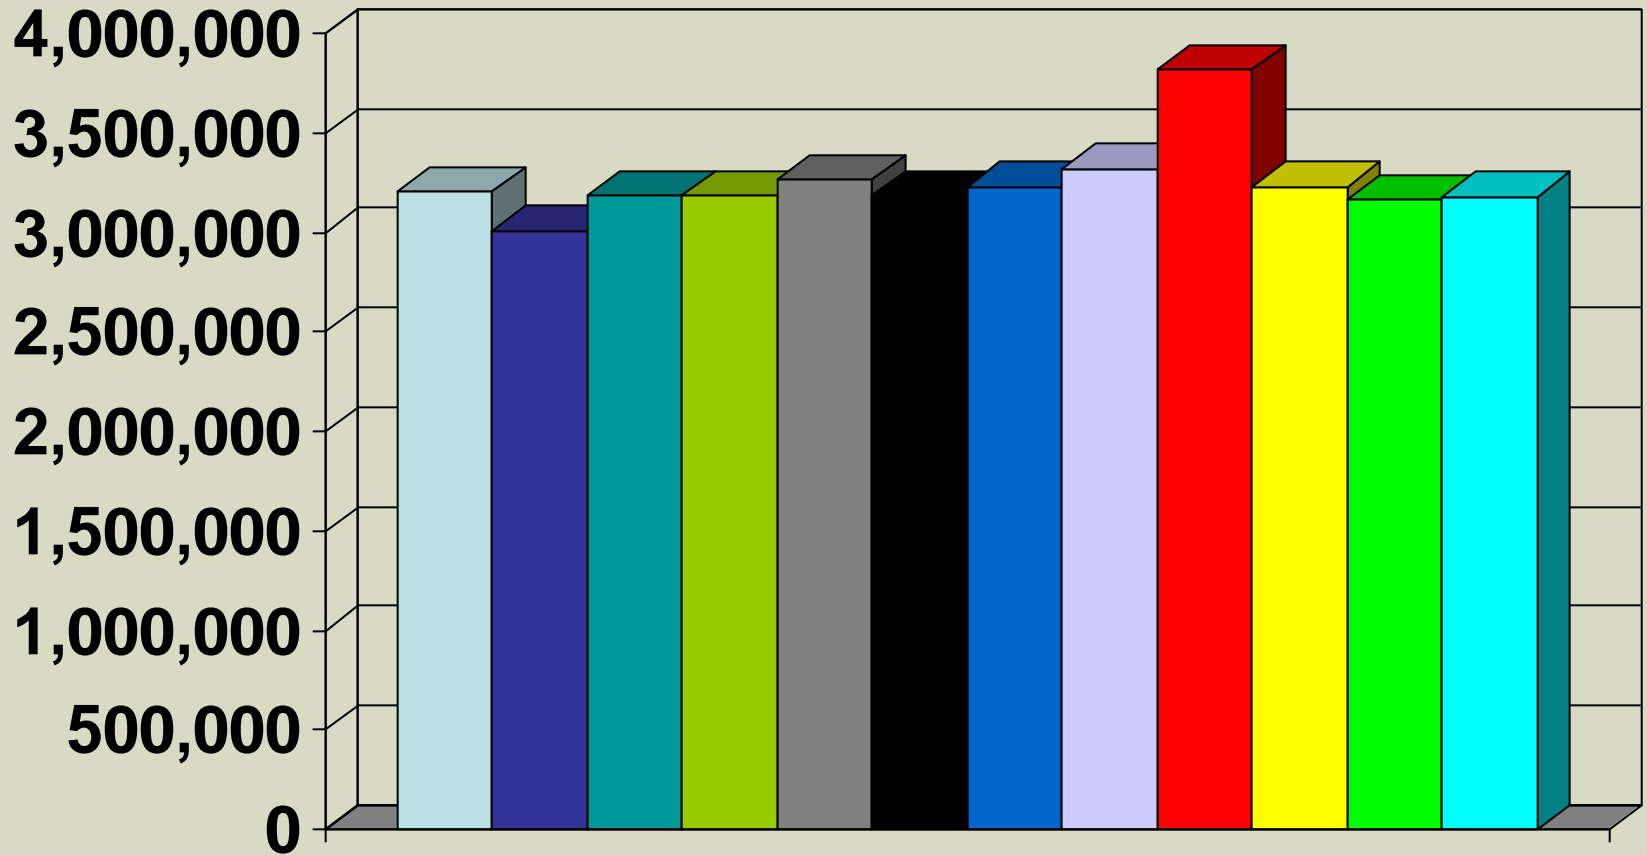

Calls YTD

January Through Dcember

Gustav/Ike in Red