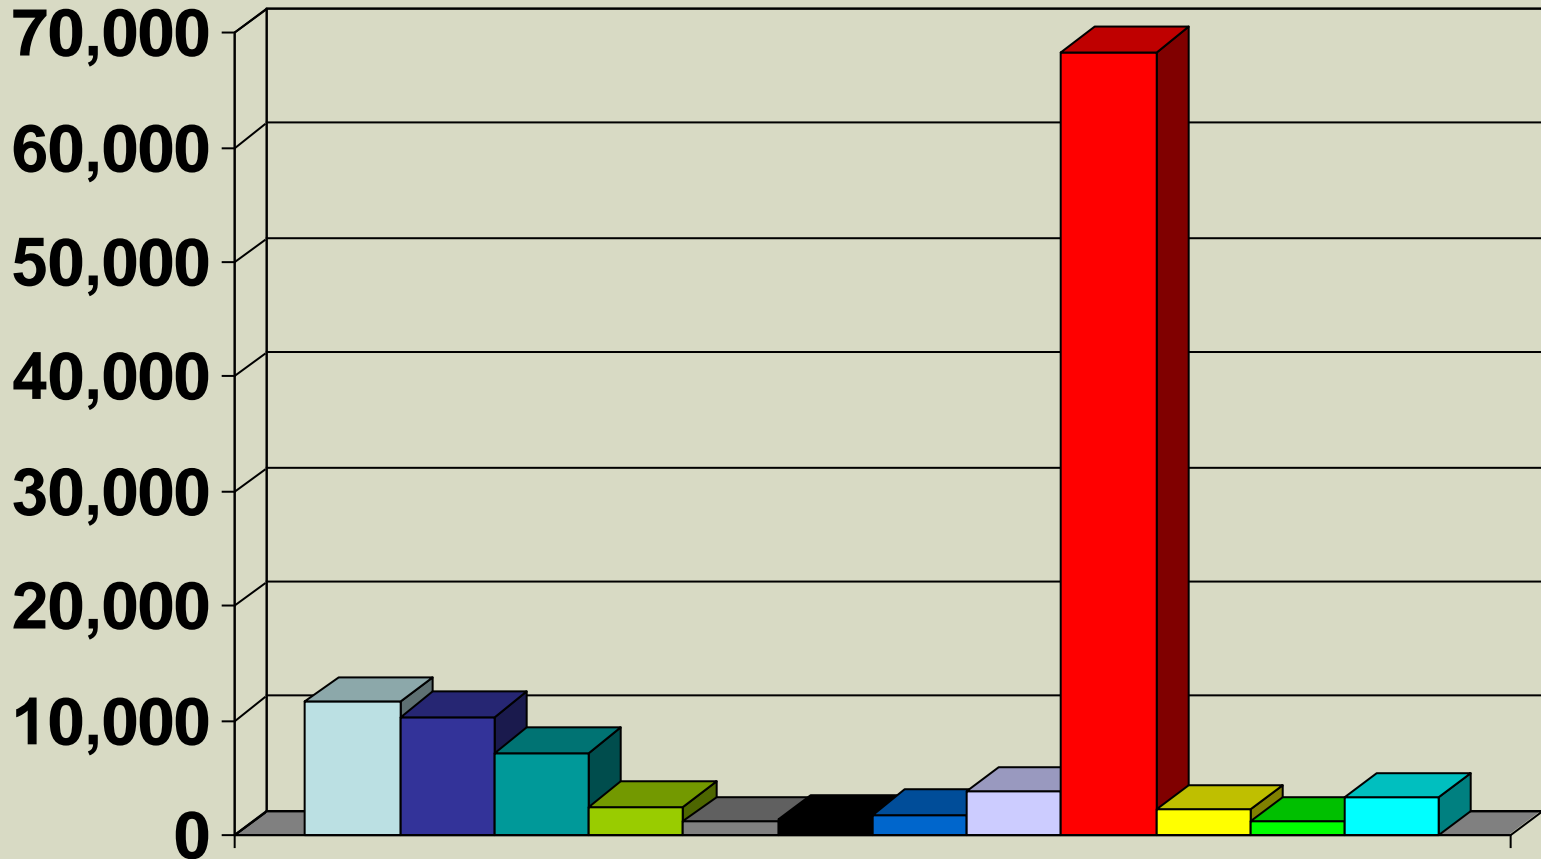

Busies YTD

January Through December

Gustav/Ike in Red