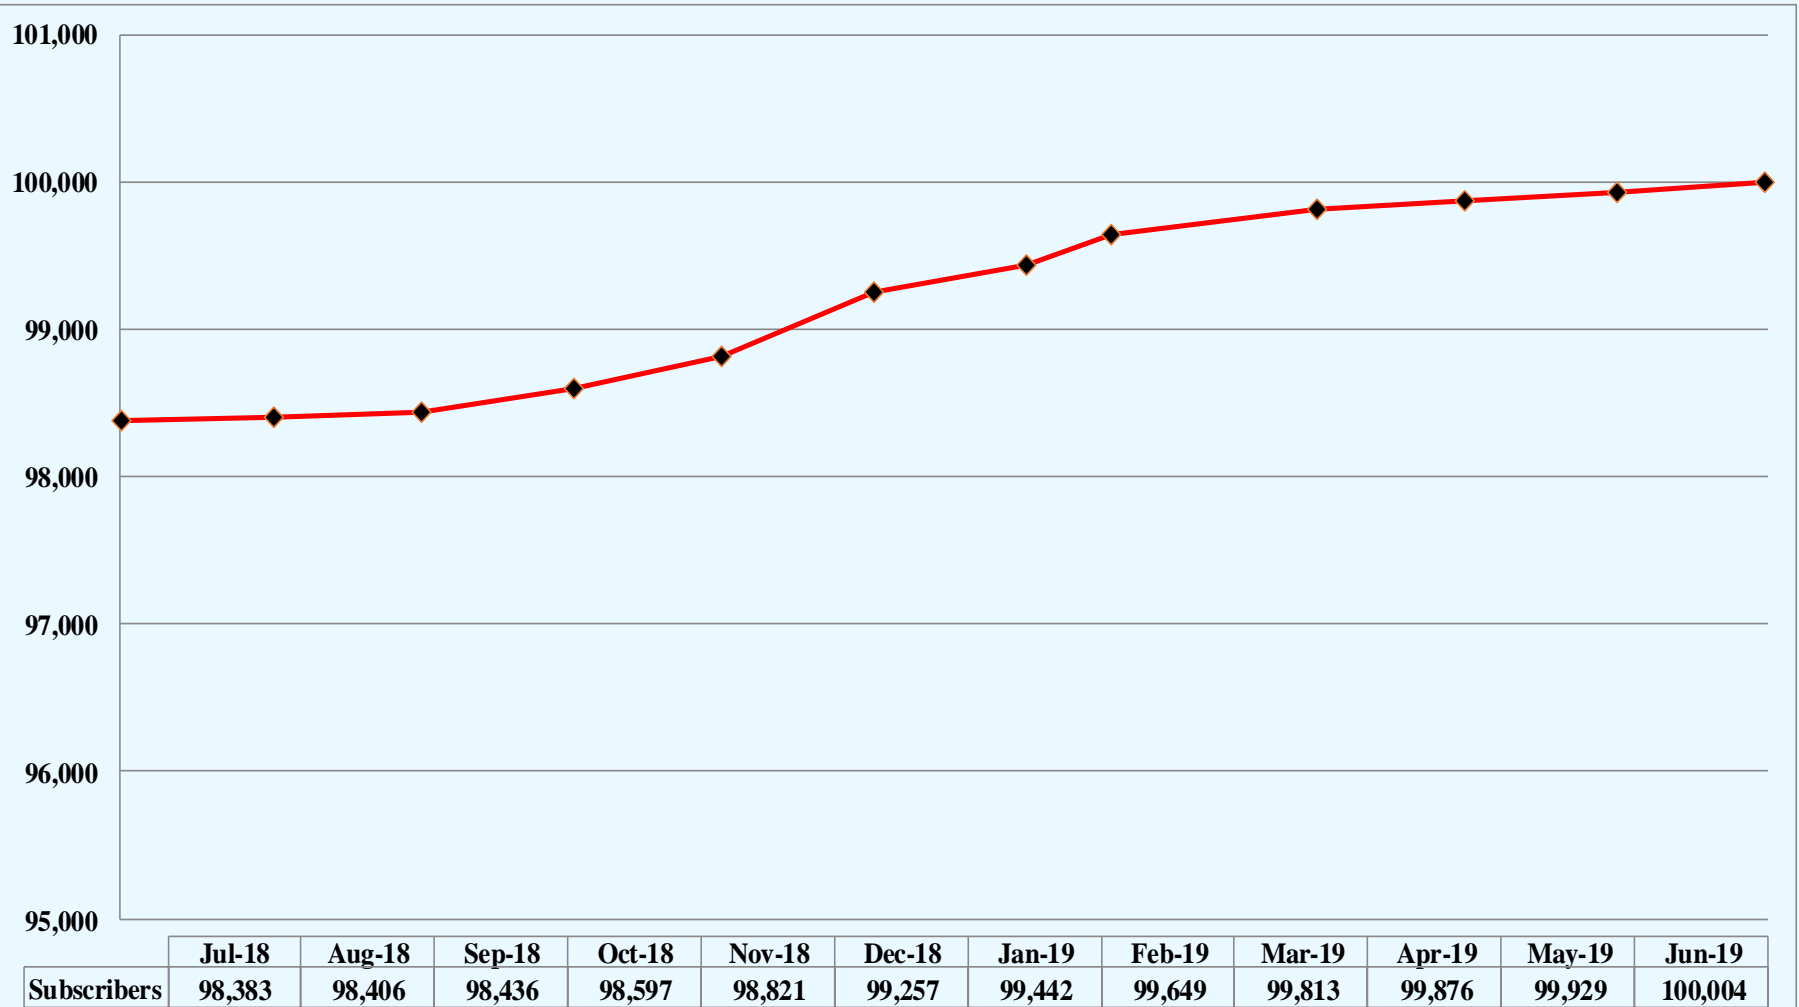

SUBSCRIBERS