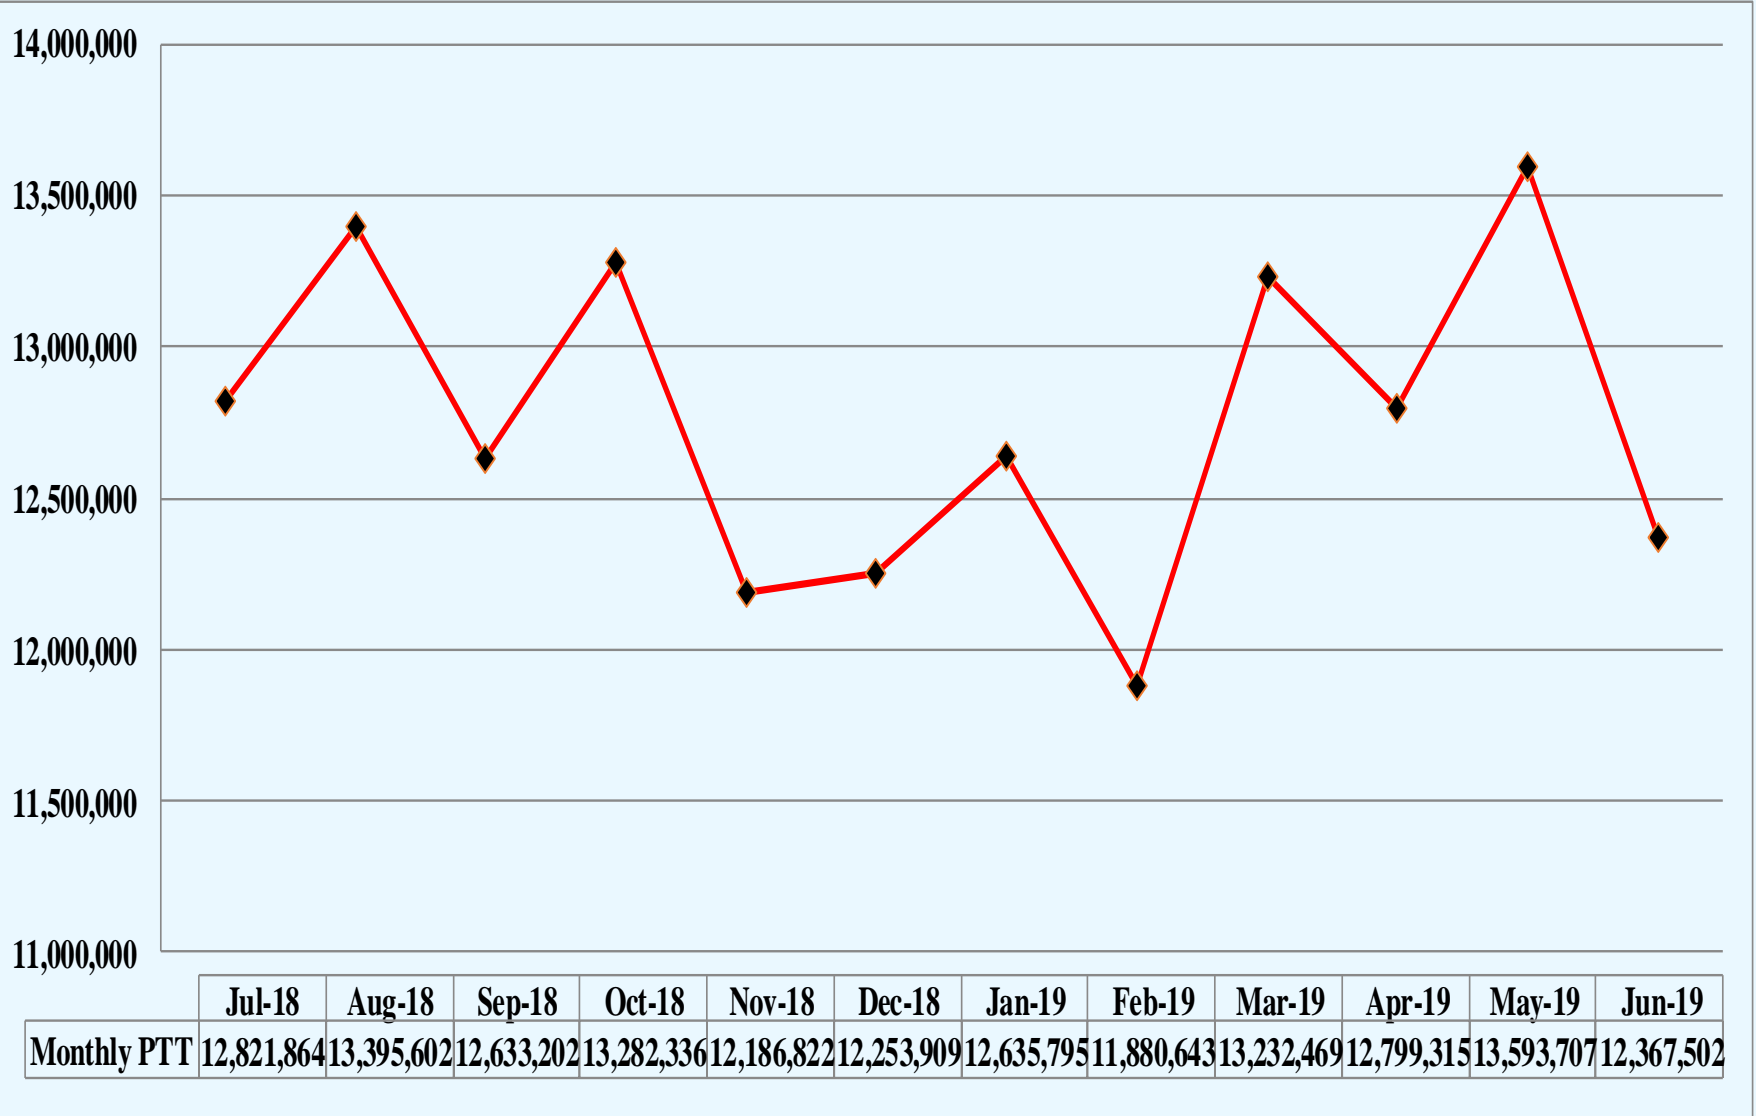

PUSH TO TALK