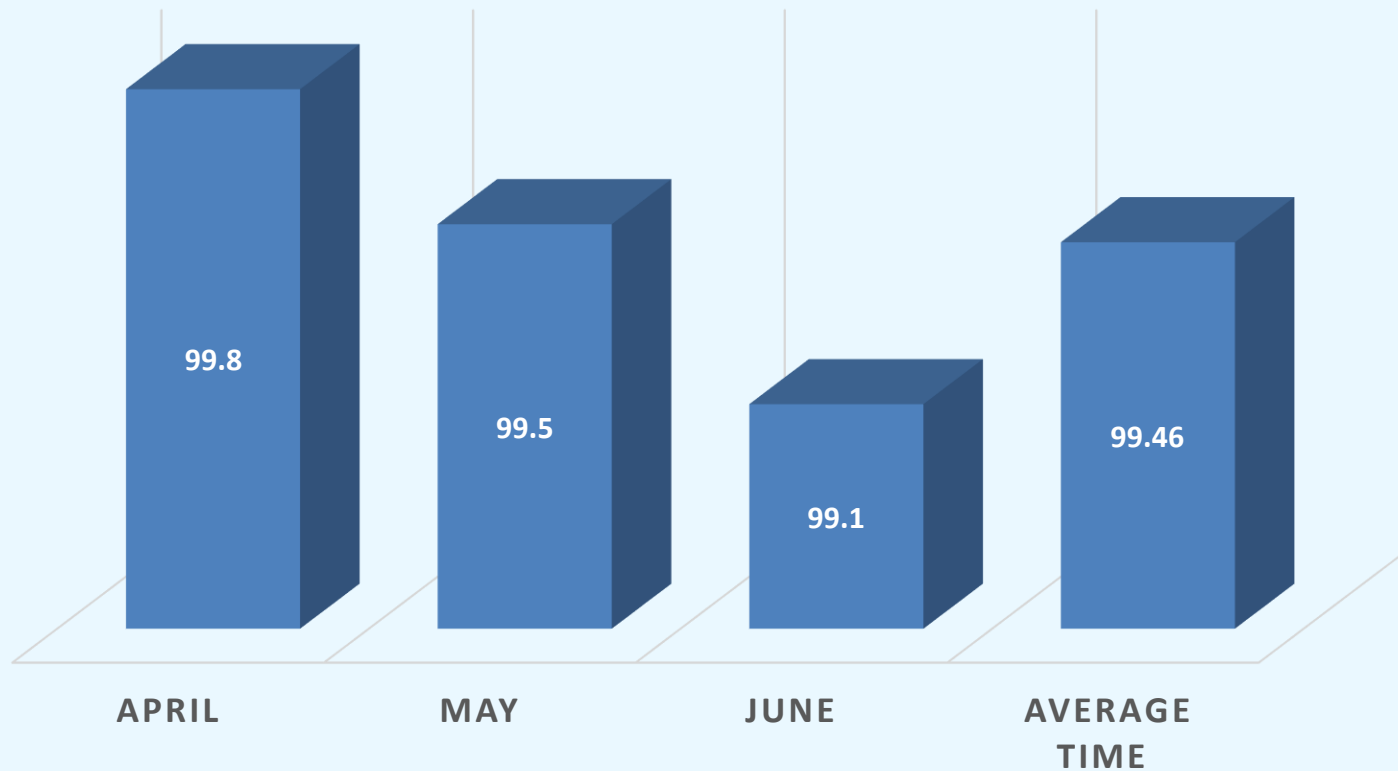

QTR SYSTEM STATISTICS

PERCENTAGE OF ALL SITES IN WIDE AREA OPERATIONS

BARRY SITE OUTTAGES

Days	Site Name	Down time (Hrs)	Reason
Friday	Bourg	28	Telco
Friday	Chopin	15	Telco
Saturday	Baldwin	22	Power
Saturday	Gibson	20	Telco/Power
Friday	Theriot	46	Telco/Power
On-going	Iberville	Bouncing	Telco/Satellite
Saturday	Gray	25	Power
Saturday	Montegut	36	Telco
Sunday	Bridge City	16	Telco
Monday	Oberlin	12	Telco
Monday	Homer	5	Telco
Monday	Moss Bluff	2	Telco
Monday	Gibson	1	Telco
Tuesday	Johnson Bayou	1	Telco
Wednesday	Dequincy	4	Equipment

16 Sites were powered by the backup generators

Site Busies	
Site	Busy Calls
Berwick	7
Parks	6
Abbeville	3
Roseland	3
Montegut	1
Kenner	1
Alexandria	1