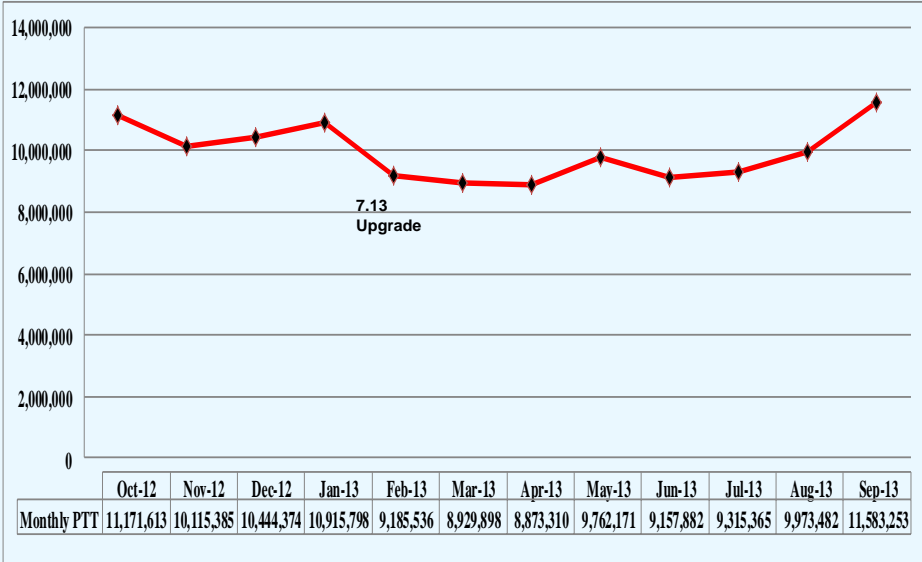

PUSH TO TALK