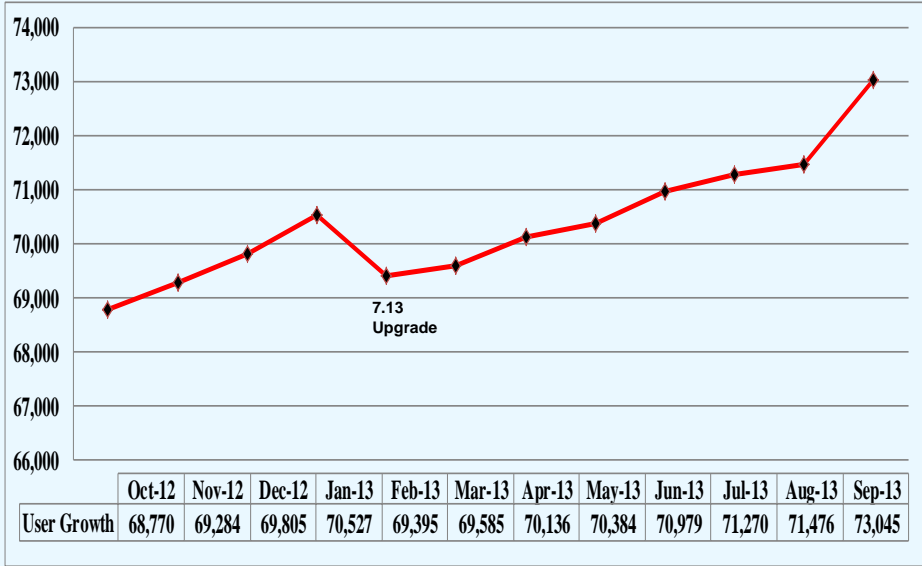

SYSTEM STATISTICS

SUBSCRIBERS