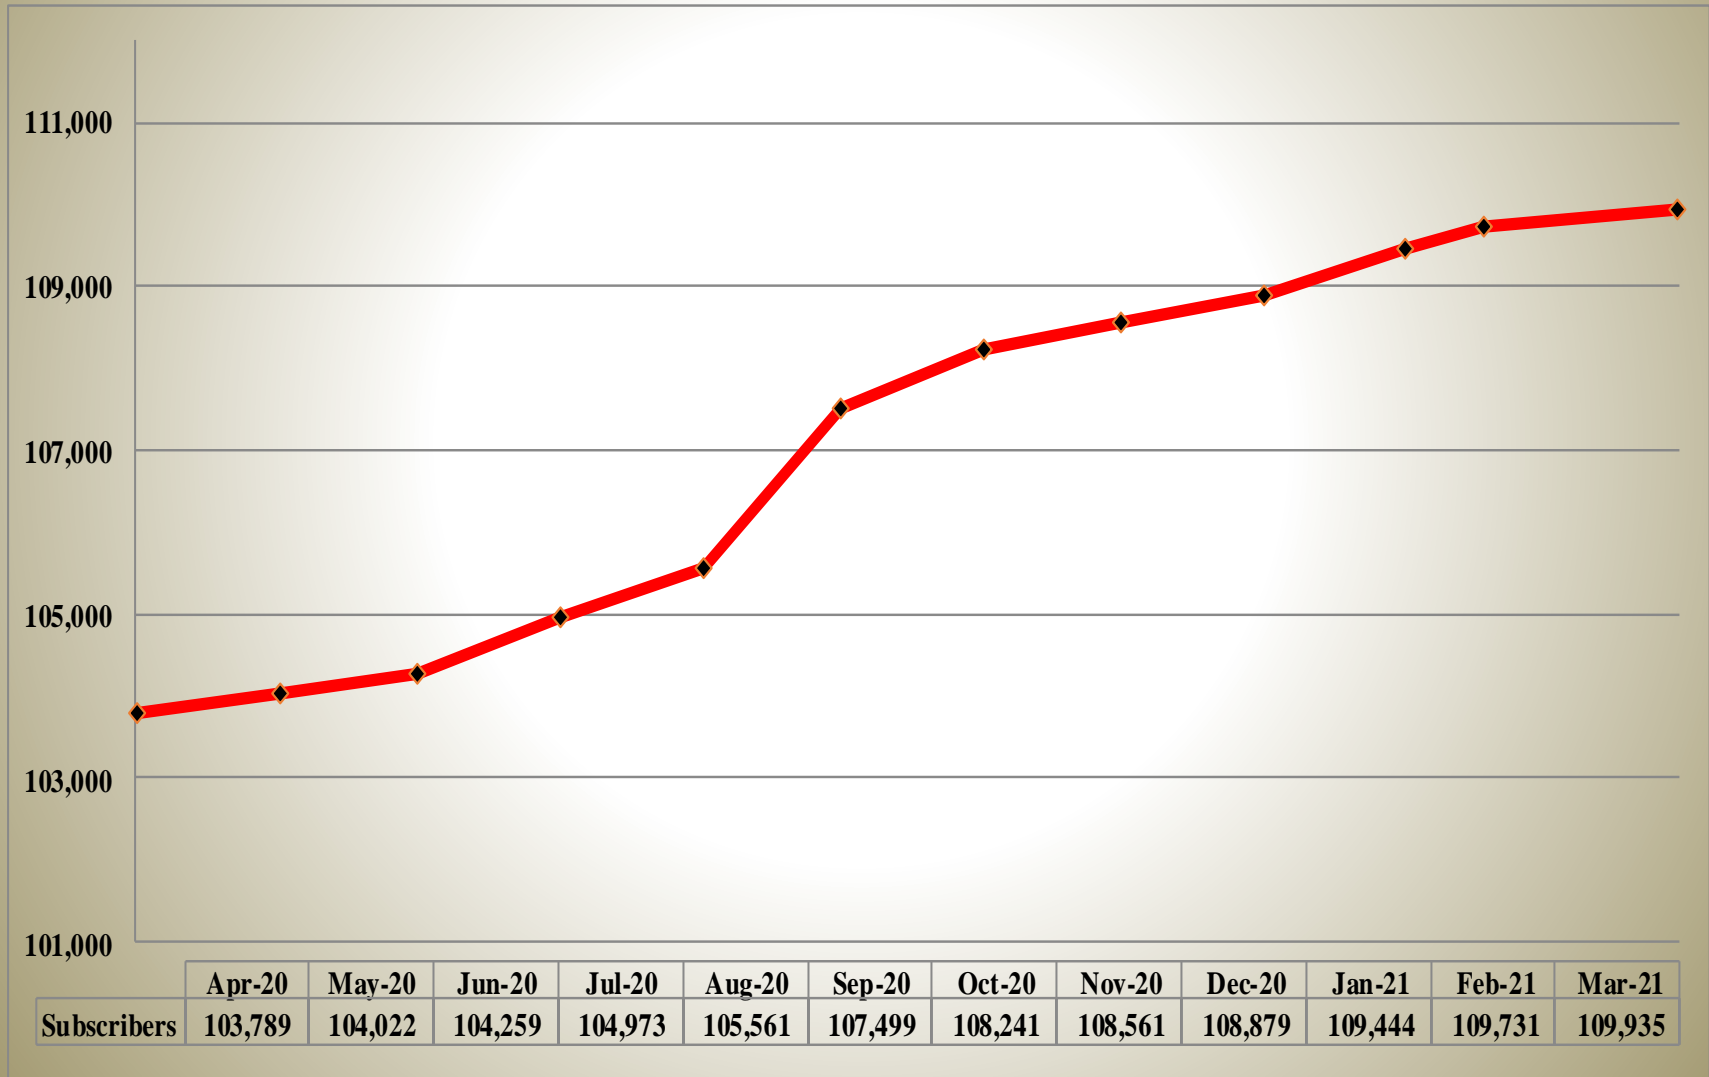

CHANNEL SUMMARY

- Total Channels 1299
 - 1248 Channels on 142 Sites
 - 51 Channels on 6 Mobile Sites

SYSTEM STATISTICS

SUBSCRIBERS

PUSH TO TALK

PUSH TO TALK PER DAY

BUSIES

Top Sites Voice Busy