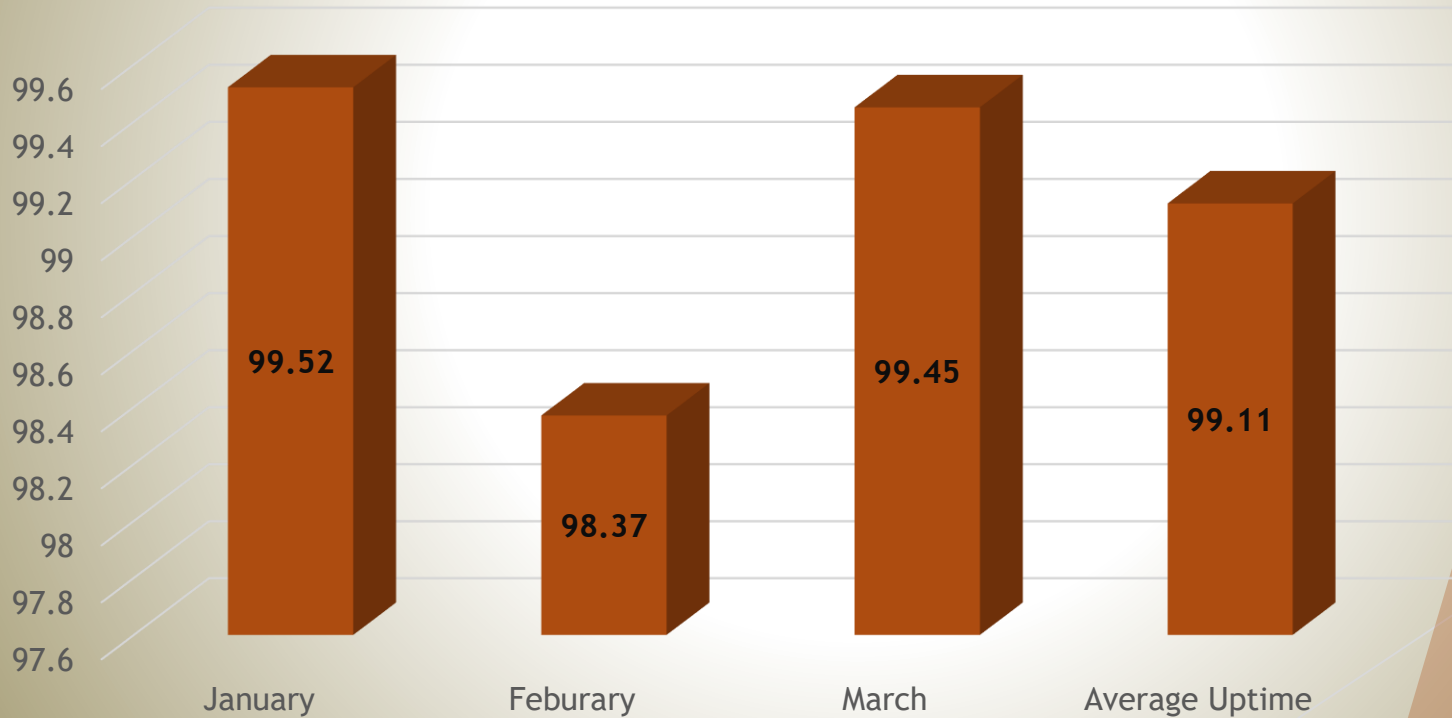

Total Downtime is 2612 Hours

SITE OUTAGE DATA

What were the Issues?

SYSTEM STATISTICS

Percentage of All Sites IN WIDE AREA operations

SUBSCRIBER STATISTICS

SUBSCRIBER STATISTICS

Security Groups

192

Agencies

590

Talkgroups

6326

Agencies Added Last 3 Months

NO AGENCIES WERE ADDED OVER THE LAST QUARTER

SYSTEM COVERAGE