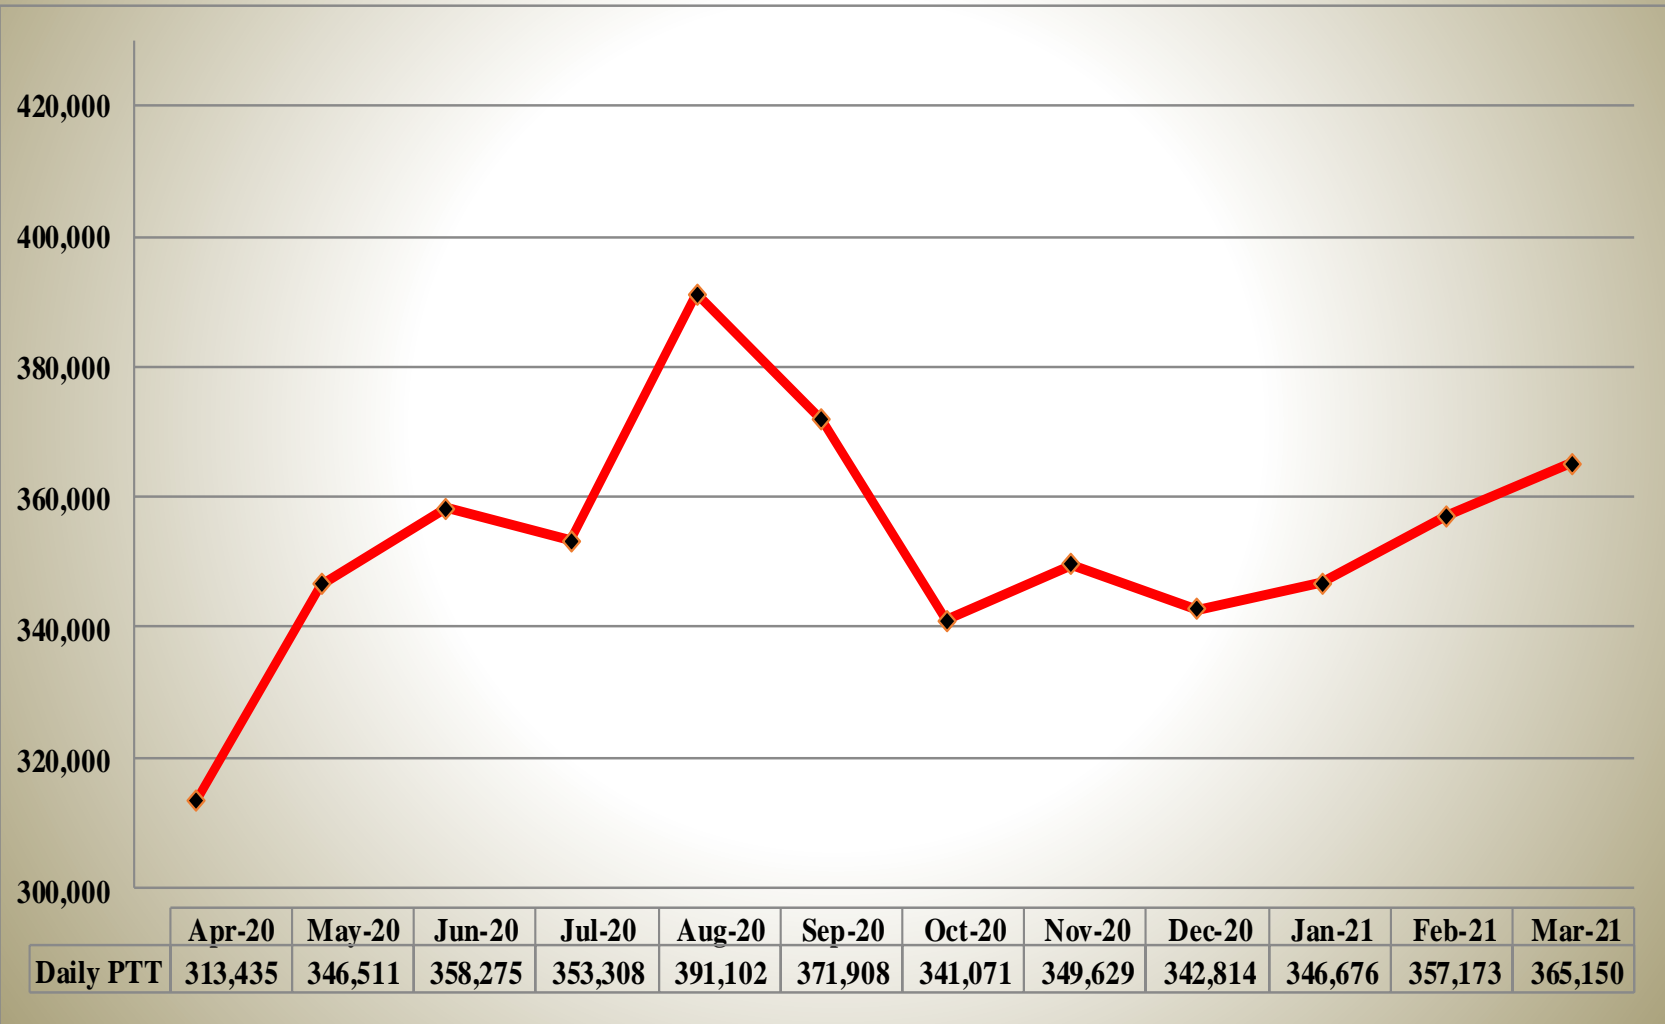

CHANNEL SUMMARY

- Total Channels 1299
 - 1248 Channels on 142 Sites
 - 51 Channels on 6 Mobile Sites

SYSTEM STATISTICS

SUBSCRIBERS

PUSH TO TALK

PUSH TO TALK PER DAY

BUSIES

Top Sites Voice Busy