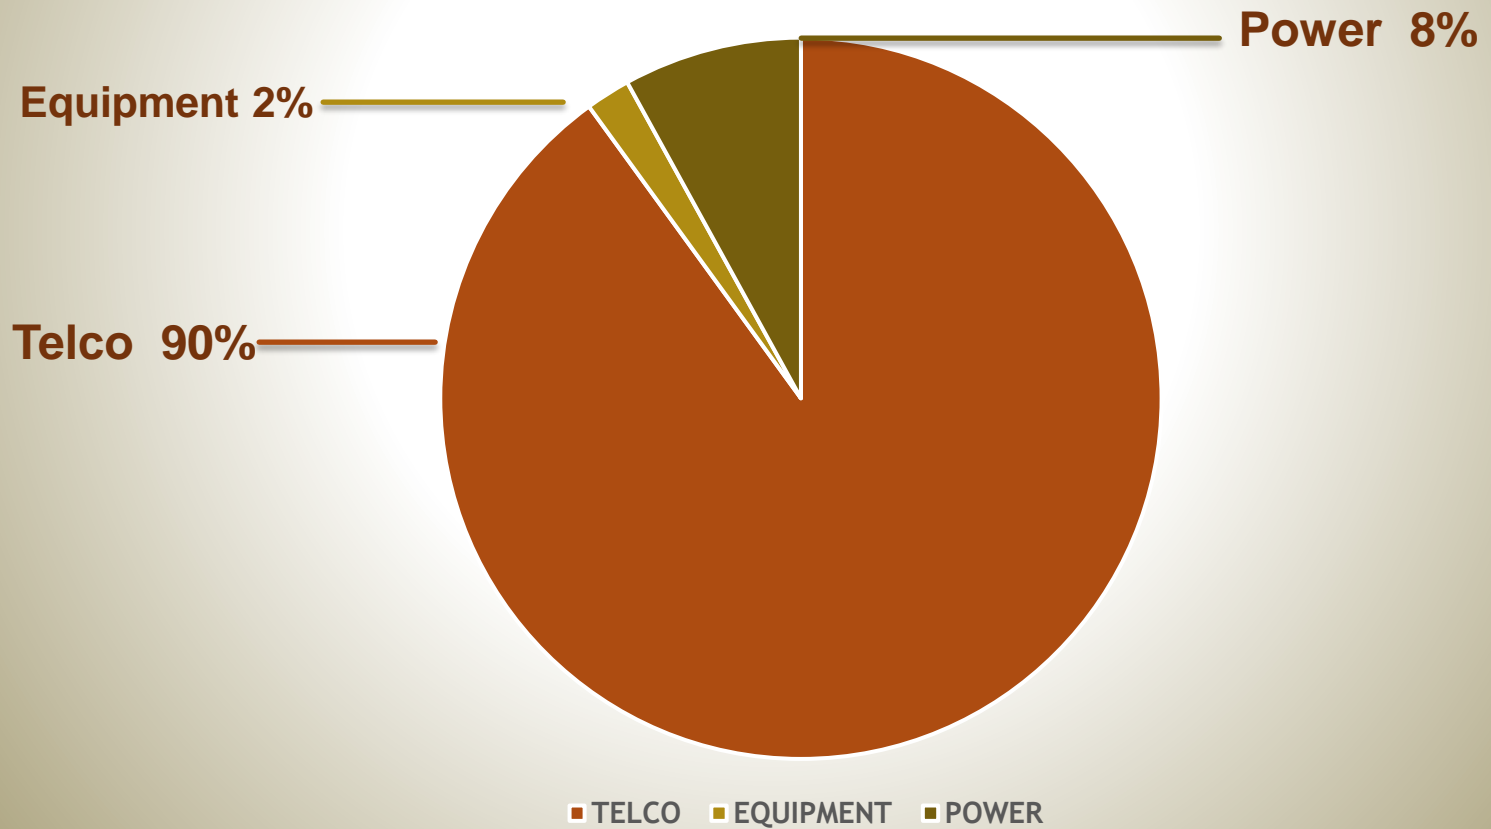

SITE OUTAGE DATA

What were the Issues?