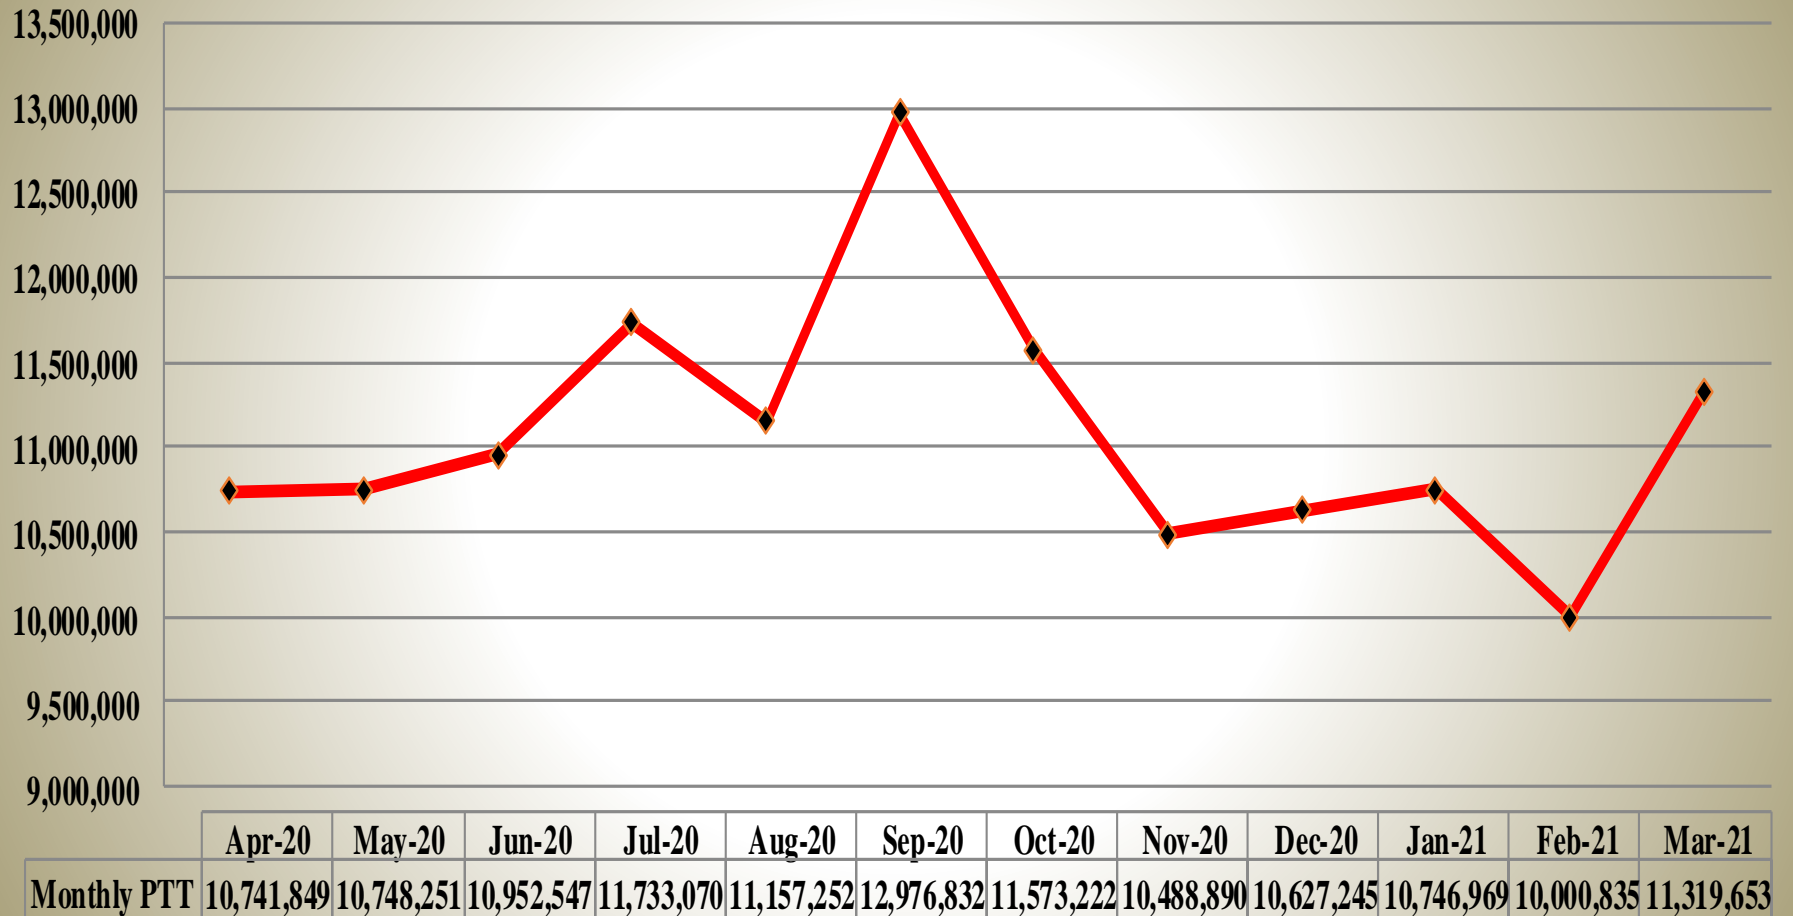

CHANNEL SUMMARY

- Total Channels 1299
 - 1248 Channels on 142 Sites
 - 51 Channels on 6 Mobile Sites

SYSTEM STATISTICS

SUBSCRIBERS

PUSH TO TALK

PUSH TO TALK PER DAY

BUSIES

Top Sites Voice Busy