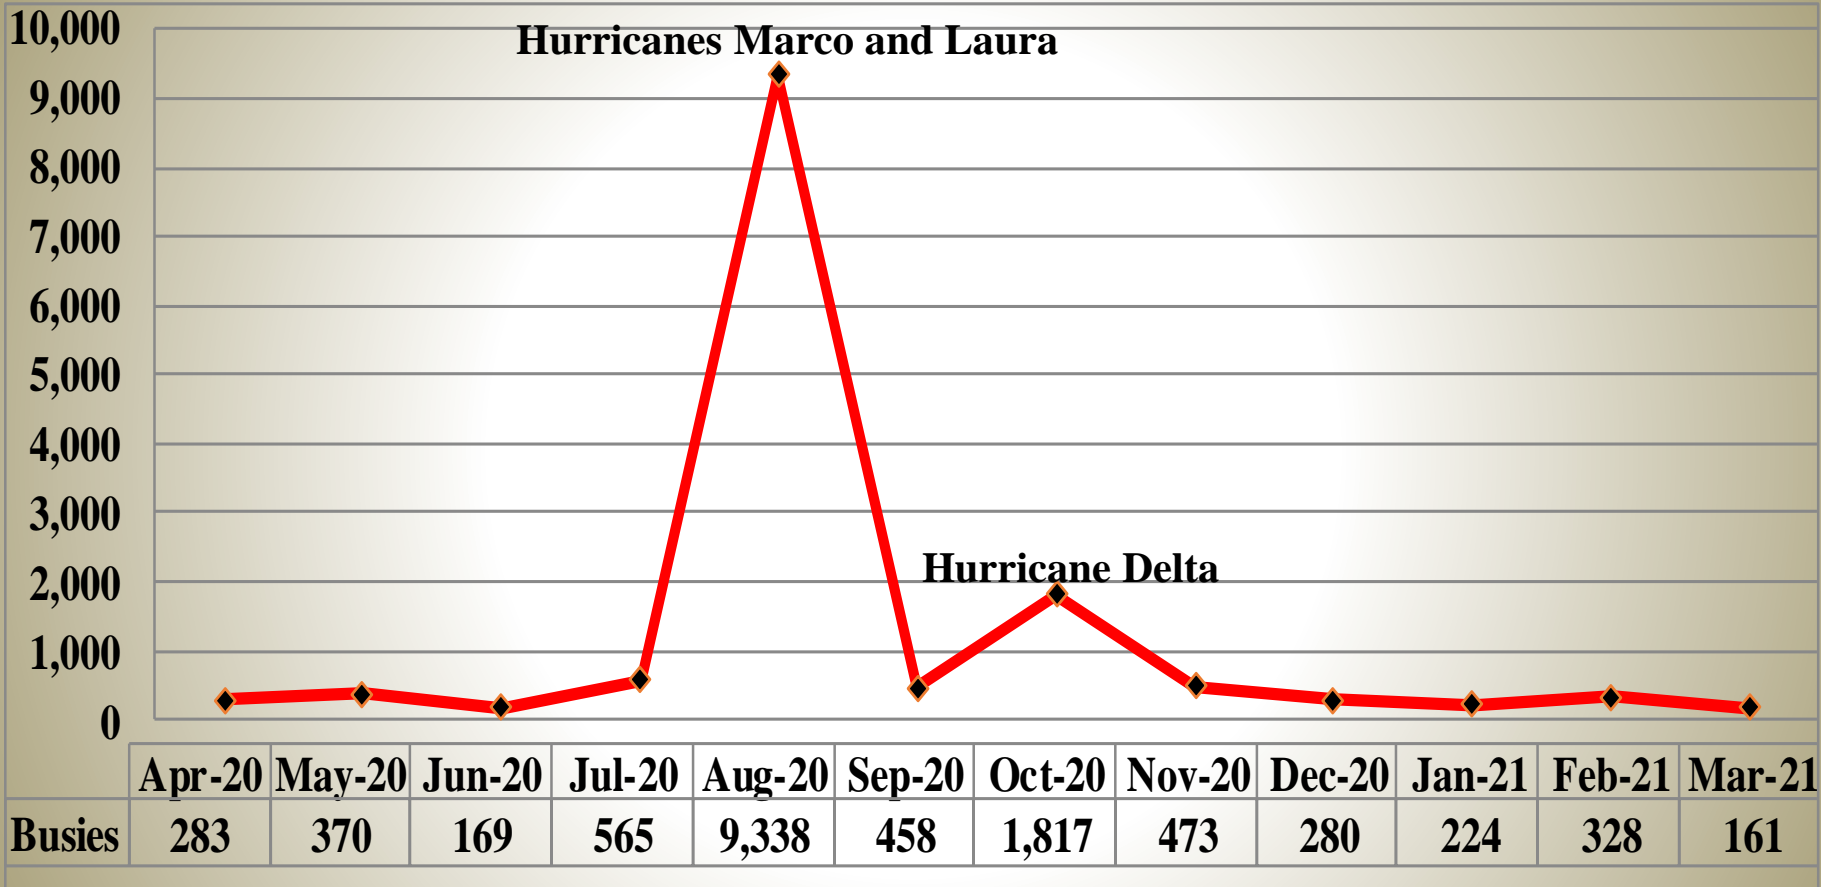

CHANNEL SUMMARY

- Total Channels 1299
 - 1248 Channels on 142 Sites
 - 51 Channels on 6 Mobile Sites

SYSTEM STATISTICS

SUBSCRIBERS

PUSH TO TALK

PUSH TO TALK PER DAY

BUSIES

Top Sites Voice Busy