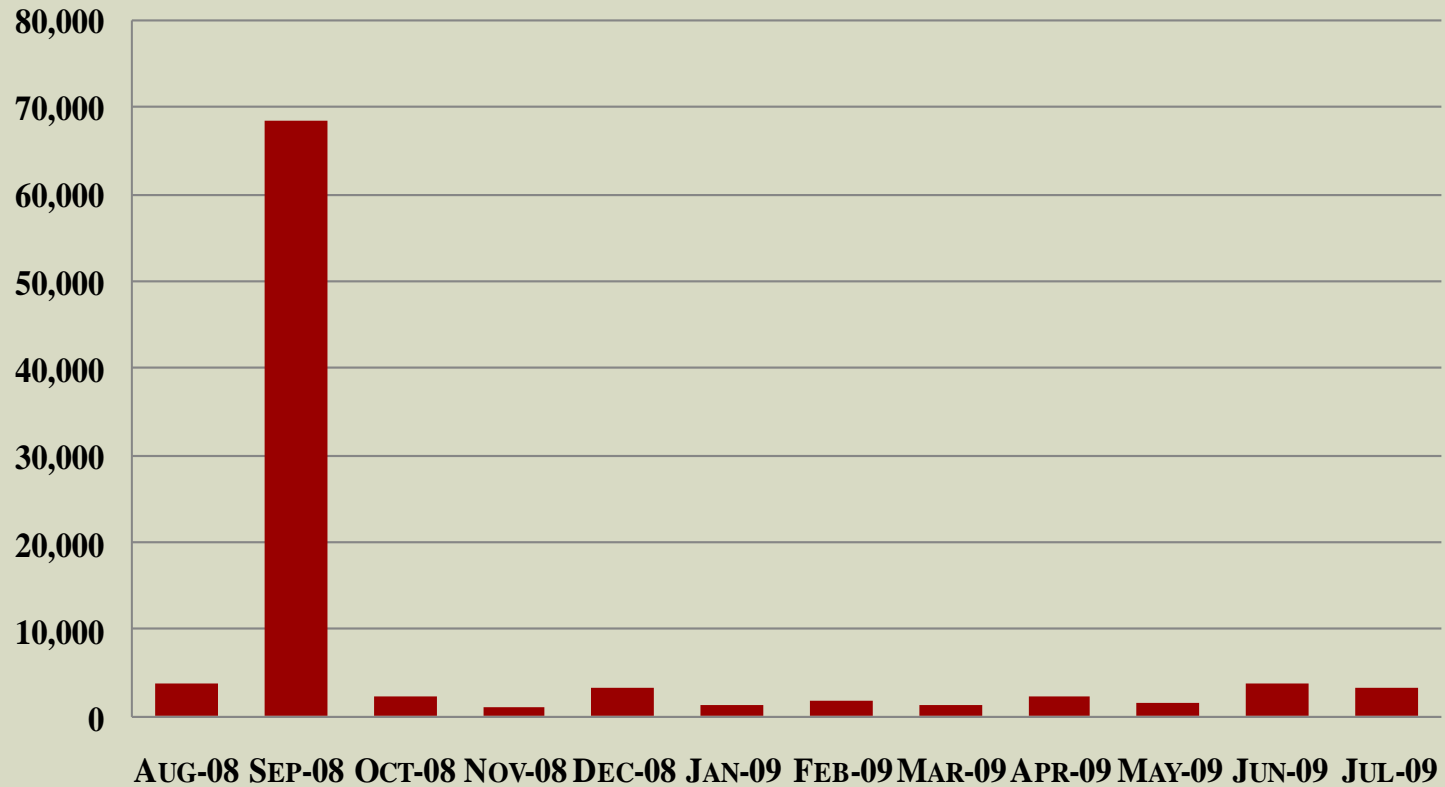

SYSTEM STATISTICS

SUBSCRIBERS

USER GROWTH

	AUG-08	SEP-08	OCT-08	NOV-08	DEC-08	JAN-09	FEB-09	MAR-09	APR-09	MAY-09	JUN-09	JUL-09
USER GROWTH	39,229	39,547	39,706	39,956	40,167	40,354	40,990	40,992	41,158	41,929	42,689	44,502

PUSH TO TALK

Monthly PTT

	Aug-08	Sep-08	Oct-08	Nov-08	Dec-08	Jan-09	Feb-09	Mar-09	Apr-09	May-09	Jun-09	Jul-09
Monthly PTT	5,462,312	6,419,512	5,285,662	5,195,631	5,204,892	5,388,332	5,495,414	5,546,892	5,828,059	6,072,607	5,871,132	6,312,139

BUSIES

AVERAGE BUSY <:02 SECONDS

	AUG-08	SEP-08	OCT-08	NOV-08	DEC-08	JAN-09	FEB-09	MAR-09	APR-09	MAY-09	JUN-09	JUL-09
AVERAGE BUSY <:02 SECONDS	3,797	68,351	2,291	1,150	3,255	1,428	1,923	1,302	2,291	1,546	3,703	3,300

TOP 5 BUSIEST SITES

➤ **THREE MONTH PERIOD FROM MAY 1 TO JULY 31**

LSU

SAGE HILL

IBERVILLE

AIRPORT

LIVINGSTON

SUBSCRIBER STATISTICS