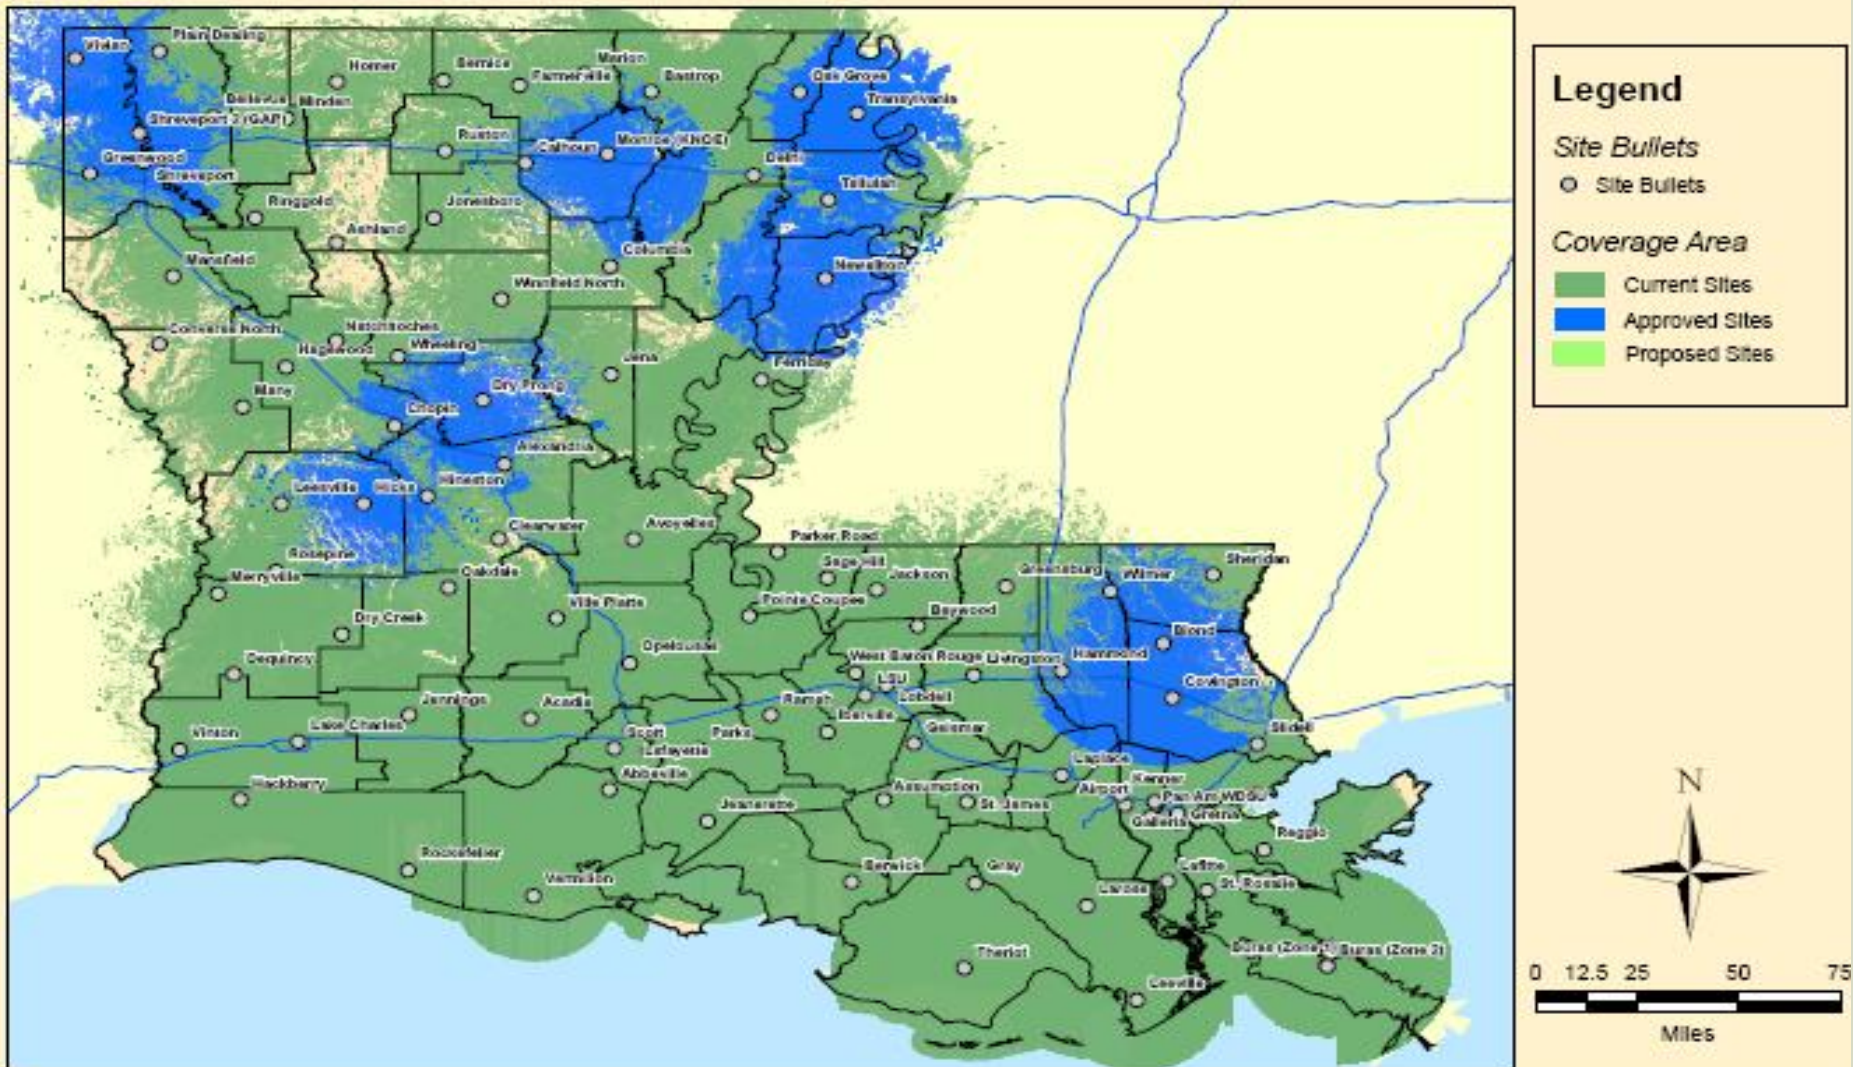

Installation Phase

LWIN P25 Coverage (Portable On-Street; 95% Area Reliability)