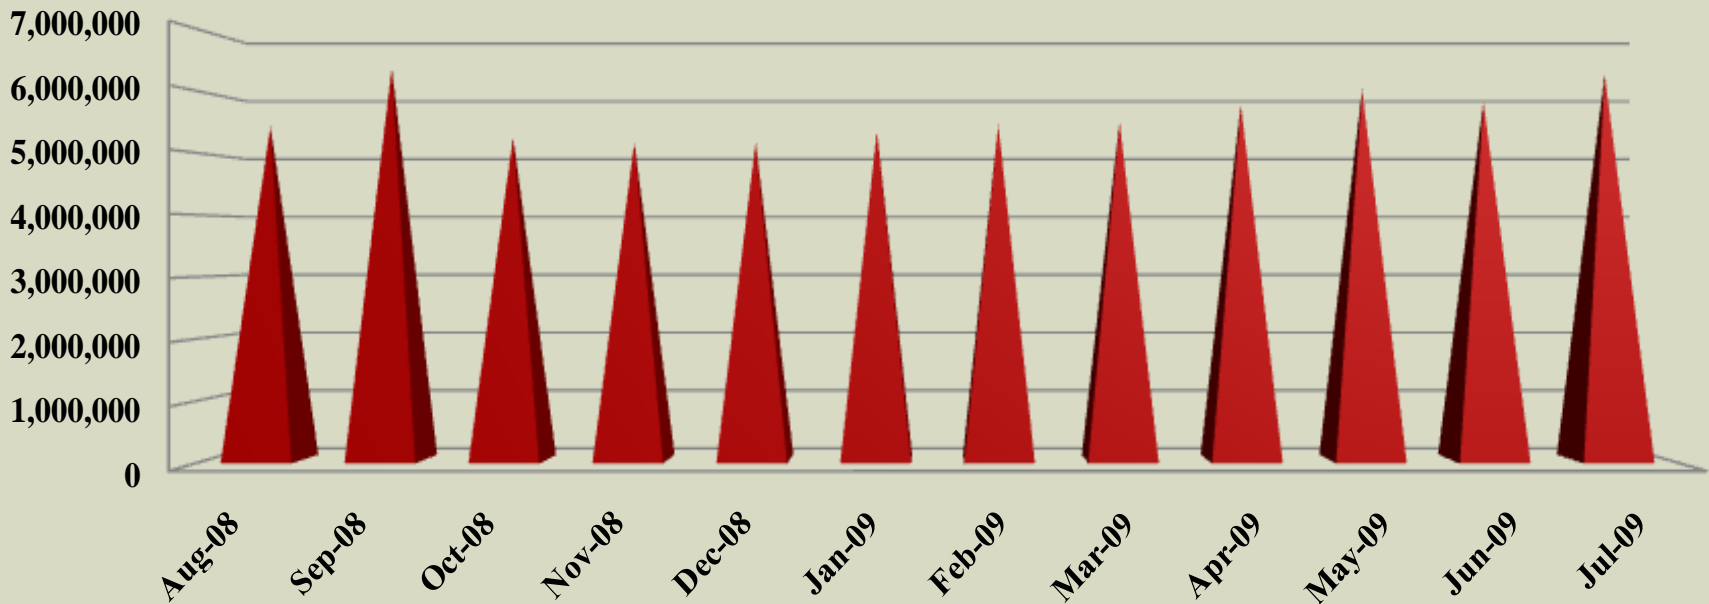

CHANNEL SUMMARY

- Total Channels (83 Full Operation Sites and 5 Trailers) – 729
- Total Active Channels – 709
 - 679 Channels on 83 Tower Sites
 - 30 Channels on 5 Trailers
- Repeaters Pending Licenses – 20 (700 MHz Band Plan Implementation)

SYSTEM STATISTICS

SUBSCRIBERS

USER GROWTH

	AUG-08	SEP-08	OCT-08	NOV-08	DEC-08	JAN-09	FEB-09	MAR-09	APR-09	MAY-09	JUN-09	JUL-09
USER GROWTH	39,229	39,547	39,706	39,956	40,167	40,354	40,990	40,992	41,158	41,929	42,689	44,502

PUSH TO TALK

Monthly PTT

	Aug-08	Sep-08	Oct-08	Nov-08	Dec-08	Jan-09	Feb-09	Mar-09	Apr-09	May-09	Jun-09	Jul-09
Monthly PTT	5,462,312	6,419,512	5,285,662	5,195,631	5,204,892	5,388,332	5,495,414	5,546,892	5,828,059	6,072,607	5,871,132	6,312,139

TOP 5 BUSIEST SITES

➤ **THREE MONTH PERIOD FROM MAY 1 TO JULY 31**

LSU

SAGE HILL

IBERVILLE

AIRPORT

LIVINGSTON

SUBSCRIBER STATISTICS