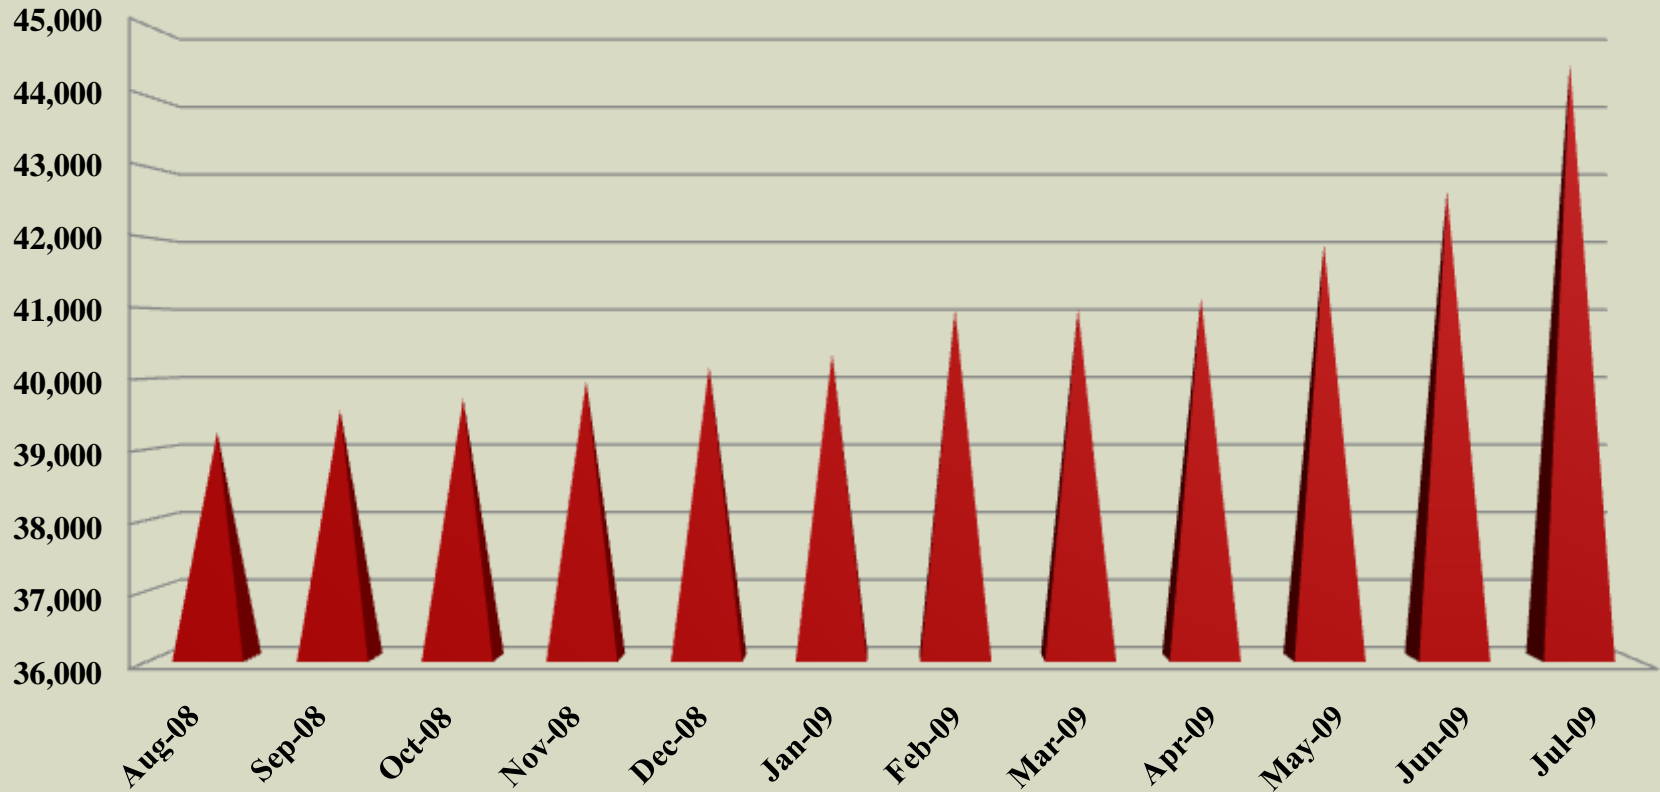

SYSTEM SUMMARY: 88 INSTALLED SITES

(83 TOWER SITES & 5 MOBILE TRAILER SITES)

- 83 Sites in Full Operation
- 0 Sites in Wide Area w/ Limited Operations
- 5 Operational Trailers

Site Implementation Progress Summary

CHANNEL SUMMARY

- Total Channels (83 Full Operation Sites and 5 Trailers) – 729
- Total Active Channels – 709
 - 679 Channels on 83 Tower Sites
 - 30 Channels on 5 Trailers
- Repeaters Pending Licenses – 20 (700 MHz Band Plan Implementation)

SITE IMPLEMENTATION PROGRESS

PHASE	SITES	
NEW SITES IN WIDE AREA	<ul style="list-style-type: none">•Delhi•Hagewood•Alexandria 2 / Hinston•Winnfield•Ville Platte•Chopin•Greenwood	<ul style="list-style-type: none">•Ruston•Bastrop•Farmerville•Vermillion•Merryville•Minden
INSTALLATION IN PROGRESS	<ul style="list-style-type: none">•Dry Prong•Vivian•Newellton•Shreveport 2	<ul style="list-style-type: none">•Monroe (KNOE)•Hicks•Lake Providence•Blonde
PROPOSED SITES	<ul style="list-style-type: none">•Natchitoches•Clearwater•Abeta Springs•Grand Bayou (Assumption)	<ul style="list-style-type: none">•Converse South•Ashland•Lafayette

SYSTEM STATISTICS

SUBSCRIBERS

USER GROWTH

	AUG-08	SEP-08	OCT-08	NOV-08	DEC-08	JAN-09	FEB-09	MAR-09	APR-09	MAY-09	JUN-09	JUL-09
USER GROWTH	39,229	39,547	39,706	39,956	40,167	40,354	40,990	40,992	41,158	41,929	42,689	44,502