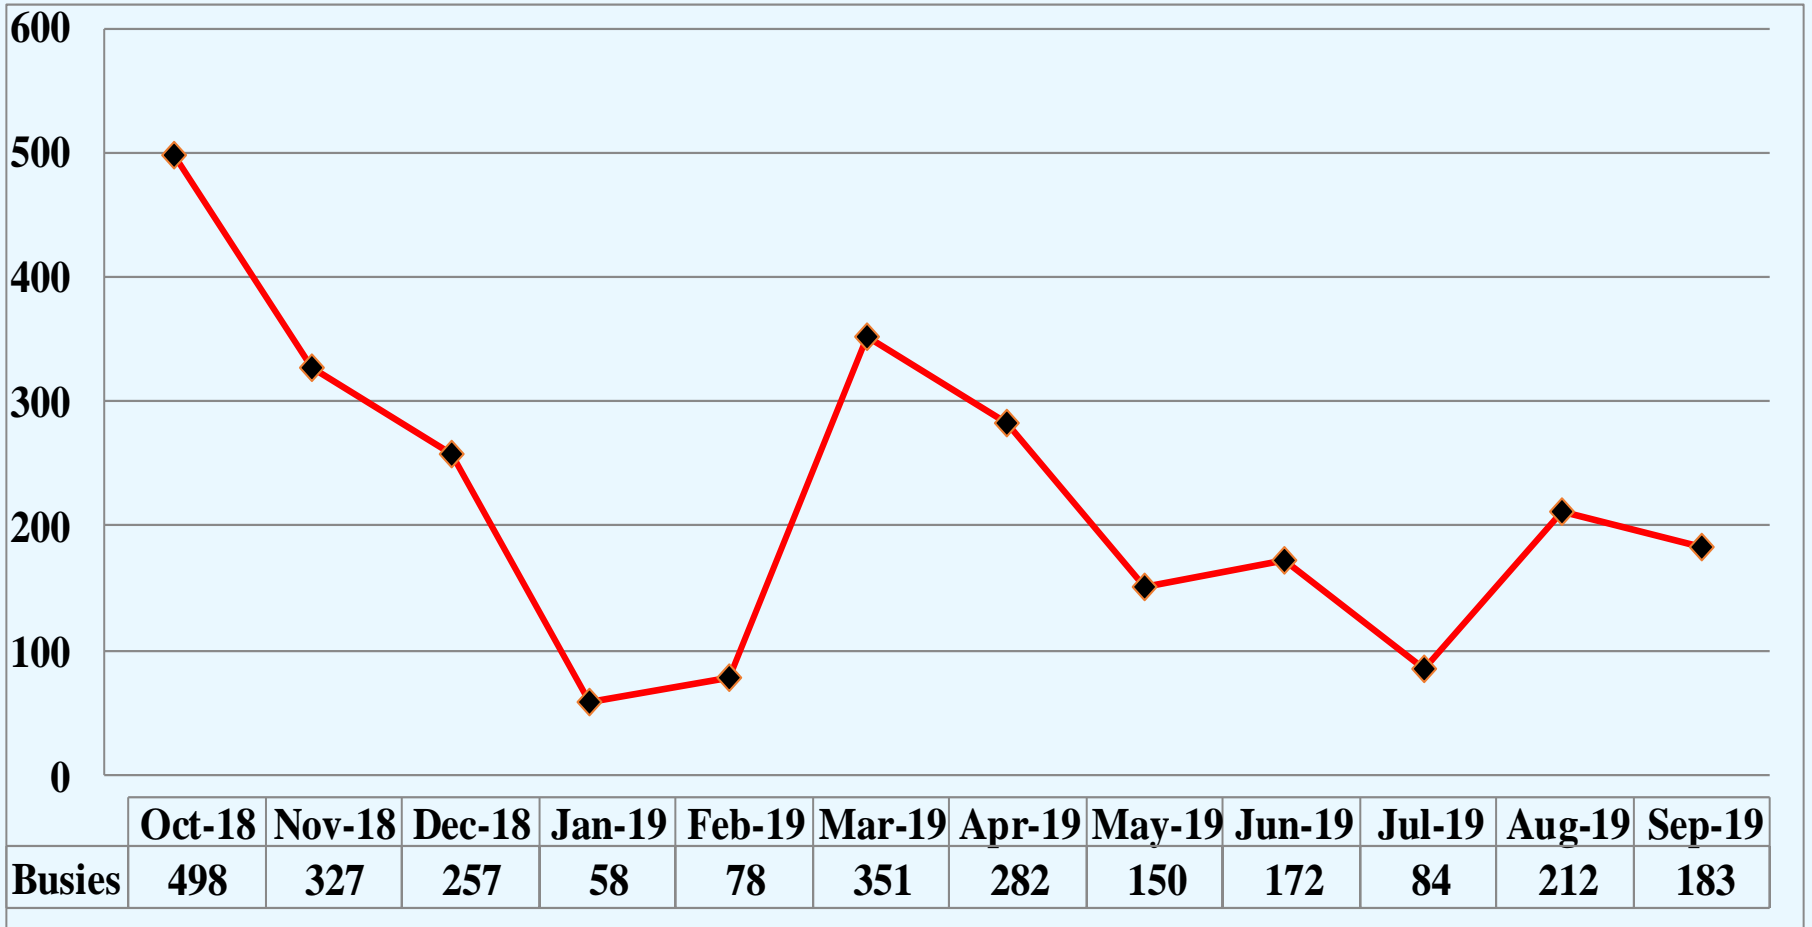

CHANNEL SUMMARY

➤ Total Channels 1284

- 1233 Channels on 141 Sites
- 51 Channels on 6 Mobile Sites

SYSTEM STATISTICS

SUBSCRIBERS

PUSH TO TALK

PUSH TO TALK PER DAY

	Oct-18	Nov-18	Dec-18	Jan-19	Feb-19	Mar-19	Apr-19	May-19	Jun-19	Jul-19	Aug-19	Sep-19
Daily PTT	428,462	406,227	395,287	407,606	424,308	441,082	426,644	453,124	412,250	416,744	420,517	423,826

BUSIES

TOP SITES – VOICE BUSY

QUARTER

1. CLINTON	67
2. E. JENNINGS	31
3. ABBEVILLE	29

QTR SITE OUTTAGES

Abbeville	Boothville	Dequincy	Jeanerette	Montegut	Point Coupee
Acadia	Bourg	East Jennings	Jena	Mossbluff	Roseland
Anacoco	Bridge City	Gibson	Johnson Bayou	Natchitoches	Rustin
Avoyelles	Calhoun	Gray	Keachi	New Iberia	Sheridan
Baldwin	Chopin	Hagewood	Lake Charles	Many	Sibley
Bellevue	Clinton	Homer	Laplace	New Orleans East	St. James
Bernice	Coushatta	Houma	Mansfield	Oberlin	Theriot
Berwick	Clinton	Iberville	Many	Plain Dealing	Wilmer