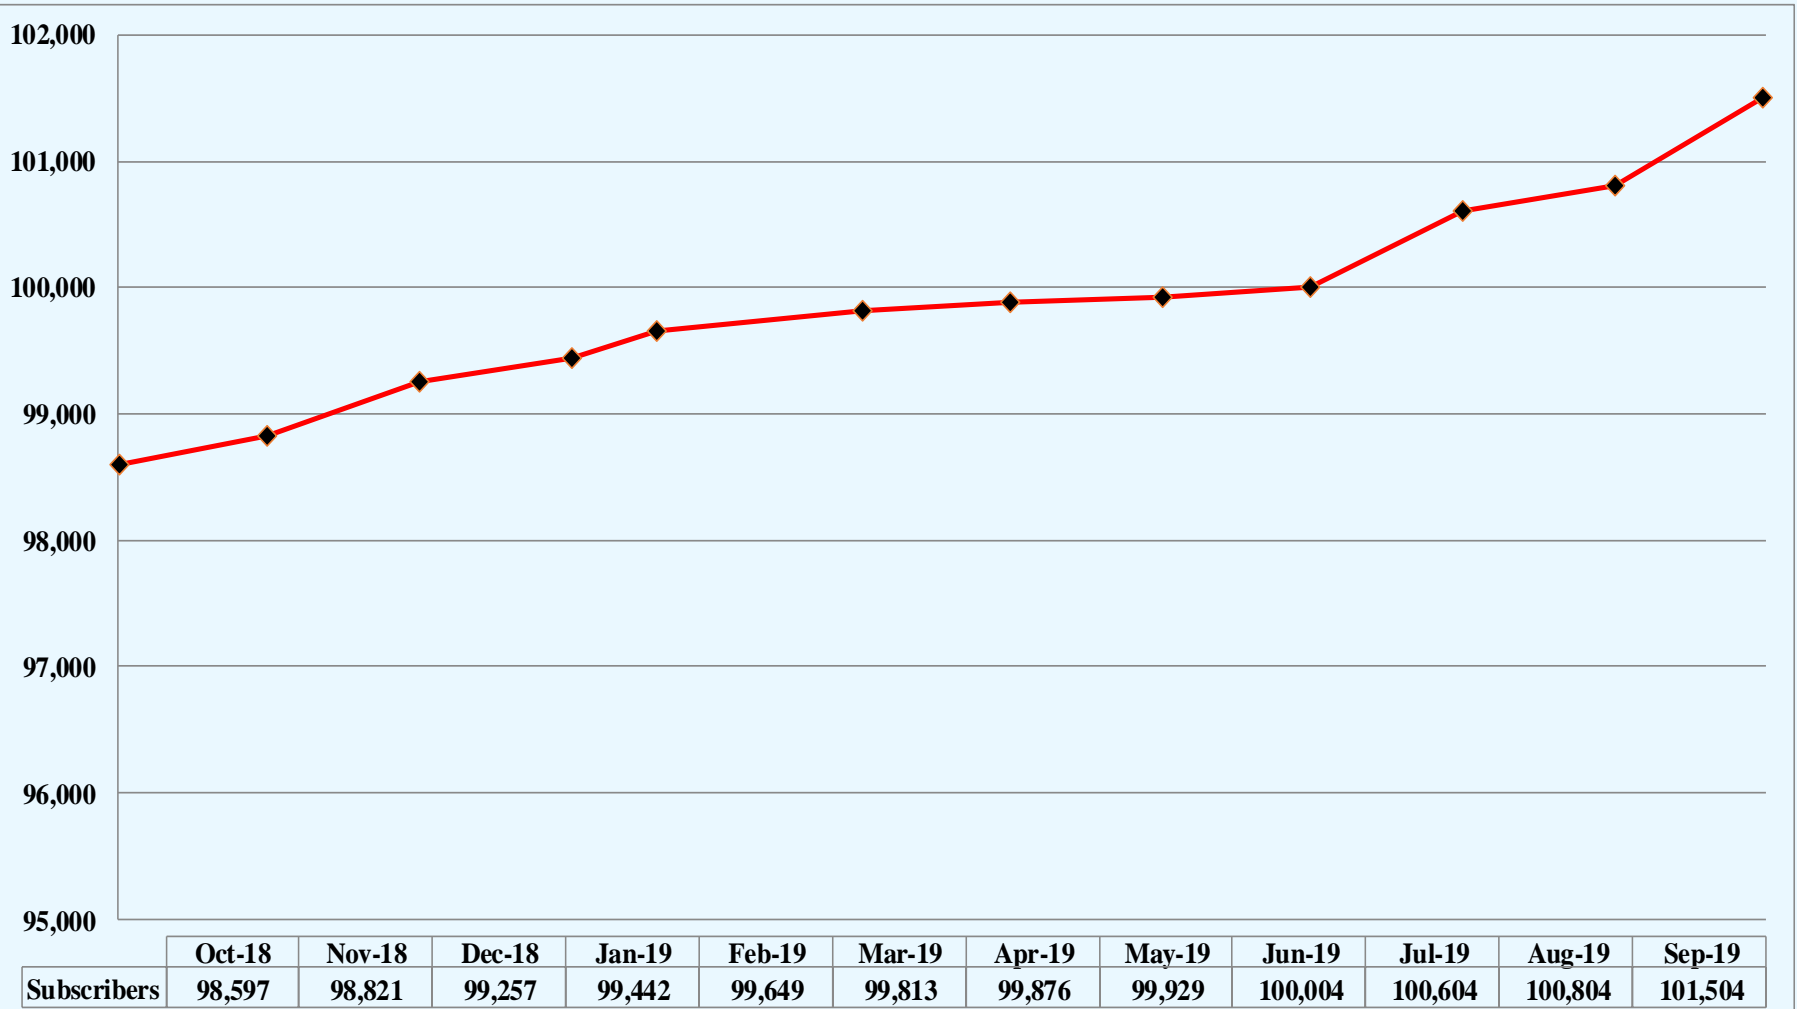

CHANNEL SUMMARY

➤ Total Channels 1284

- 1233 Channels on 141 Sites
- 51 Channels on 6 Mobile Sites

SYSTEM STATISTICS

SUBSCRIBERS

PUSH TO TALK

PUSH TO TALK PER DAY

	Oct-18	Nov-18	Dec-18	Jan-19	Feb-19	Mar-19	Apr-19	May-19	Jun-19	Jul-19	Aug-19	Sep-19
Daily PTT	428,462	406,227	395,287	407,606	424,308	441,082	426,644	453,124	412,250	416,744	420,517	423,826