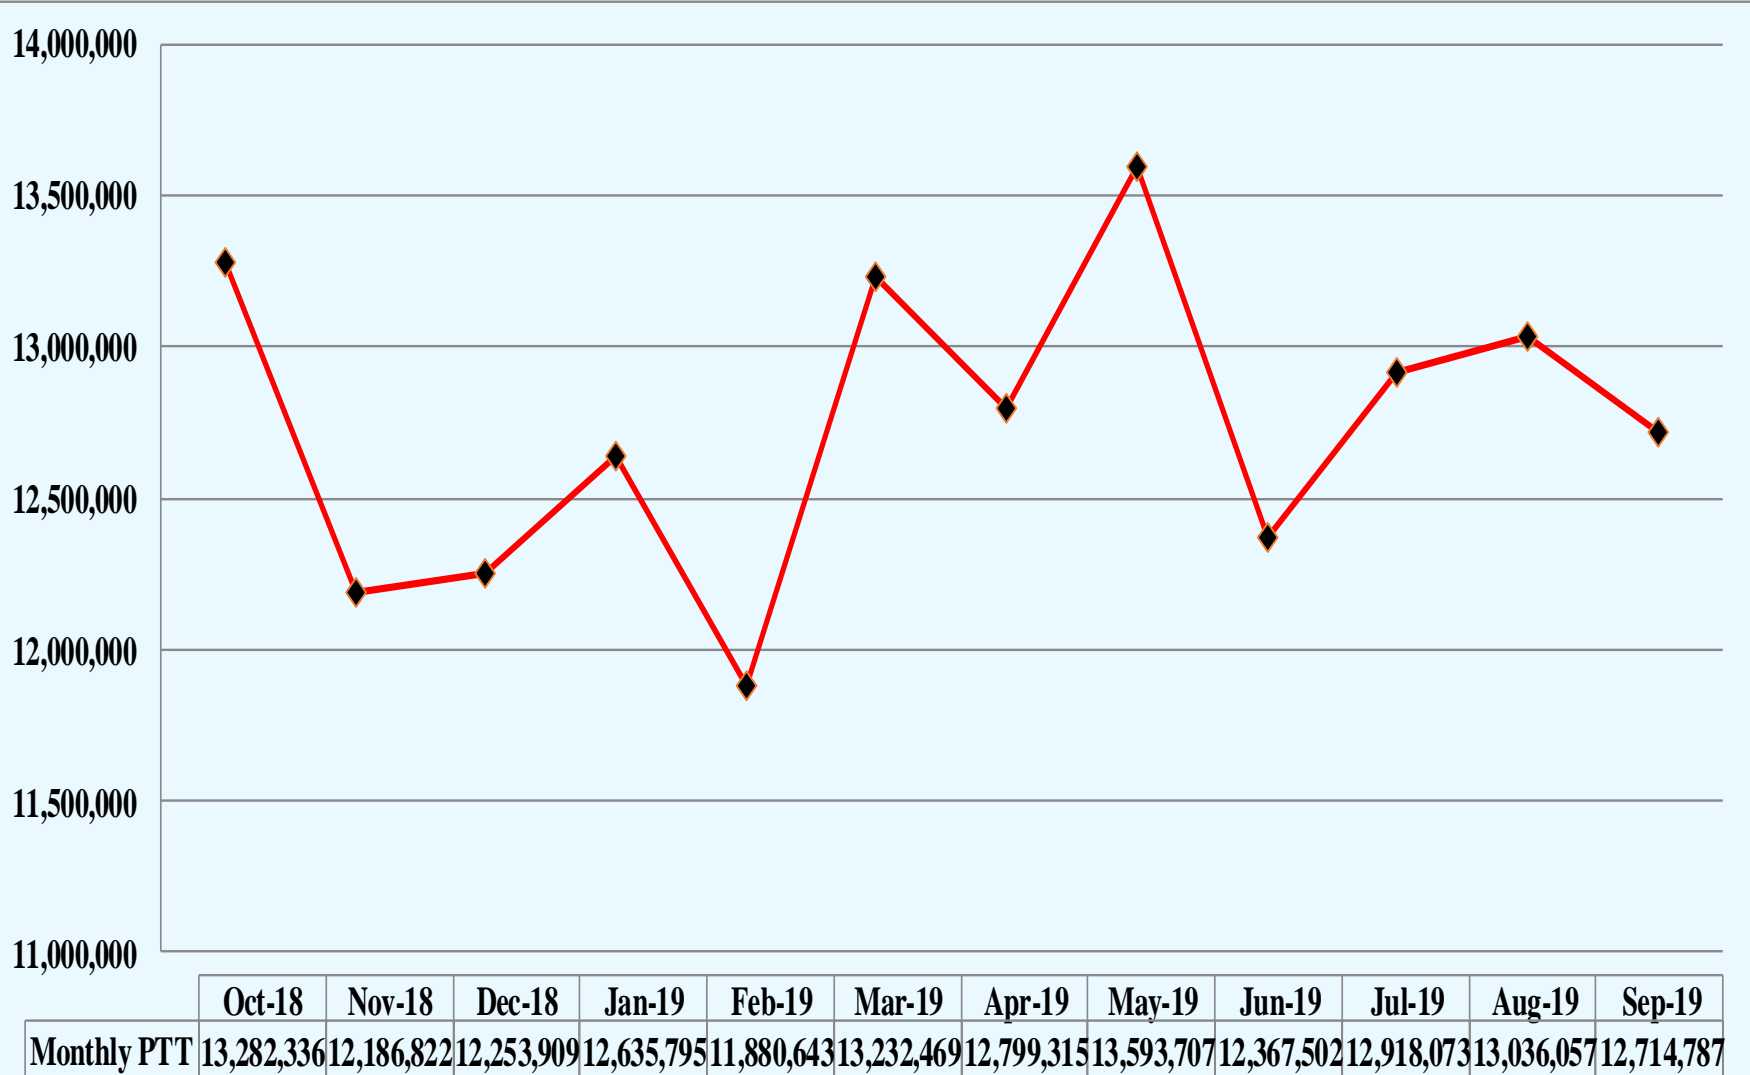

CHANNEL SUMMARY

➤ Total Channels 1284

- 1233 Channels on 141 Sites
- 51 Channels on 6 Mobile Sites

SYSTEM STATISTICS

SUBSCRIBERS

PUSH TO TALK

PUSH TO TALK PER DAY

	Oct-18	Nov-18	Dec-18	Jan-19	Feb-19	Mar-19	Apr-19	May-19	Jun-19	Jul-19	Aug-19	Sep-19
Daily PTT	428,462	406,227	395,287	407,606	424,308	441,082	426,644	453,124	412,250	416,744	420,517	423,826

BUSIES

TOP SITES – VOICE BUSY

QUARTER

1. CLINTON	67
2. E. JENNINGS	31
3. ABBEVILLE	29

QTR SITE OUTTAGES

Abbeville	Boothville	Dequincy	Jeanerette	Montegut	Point Coupee
Acadia	Bourg	East Jennings	Jena	Mossbluff	Roseland
Anacoco	Bridge City	Gibson	Johnson Bayou	Natchitoches	Rustin
Avoyelles	Calhoun	Gray	Keachi	New Iberia	Sheridan
Baldwin	Chopin	Hagewood	Lake Charles	Many	Sibley
Bellevue	Clinton	Homer	Laplace	New Orleans East	St. James
Bernice	Coushatta	Houma	Mansfield	Oberlin	Theriot
Berwick	Clinton	Iberville	Many	Plain Dealing	Wilmer