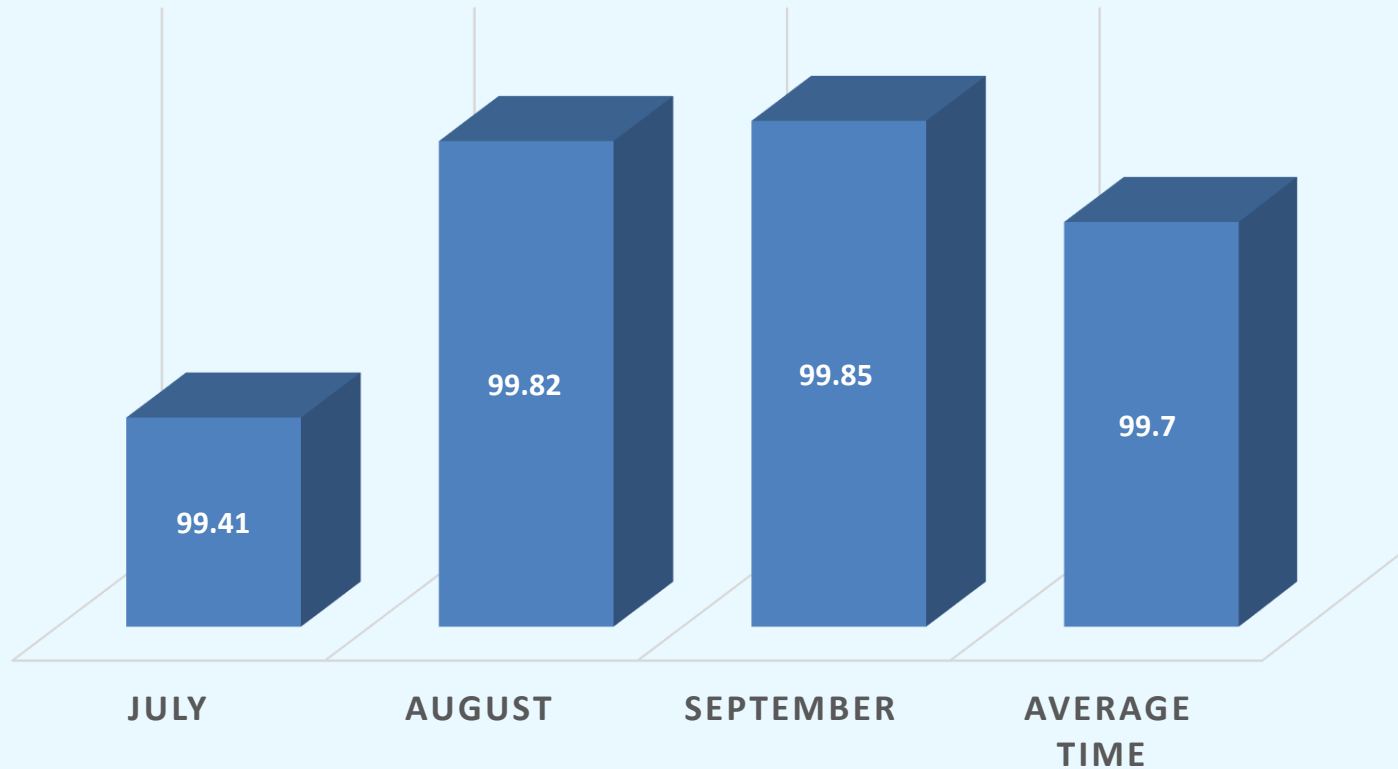

Total Downtime is 935 Hours

4TH QTR SITE OUTTAGES DATA

What were the Issues?

QTR SYSTEM STATISTICS

PERCENTAGE OF ALL SITES IN WIDE AREA OPERATIONS

SUBSCRIBER STATISTICS

SUBSCRIBER STATISTICS

➤ Security Groups