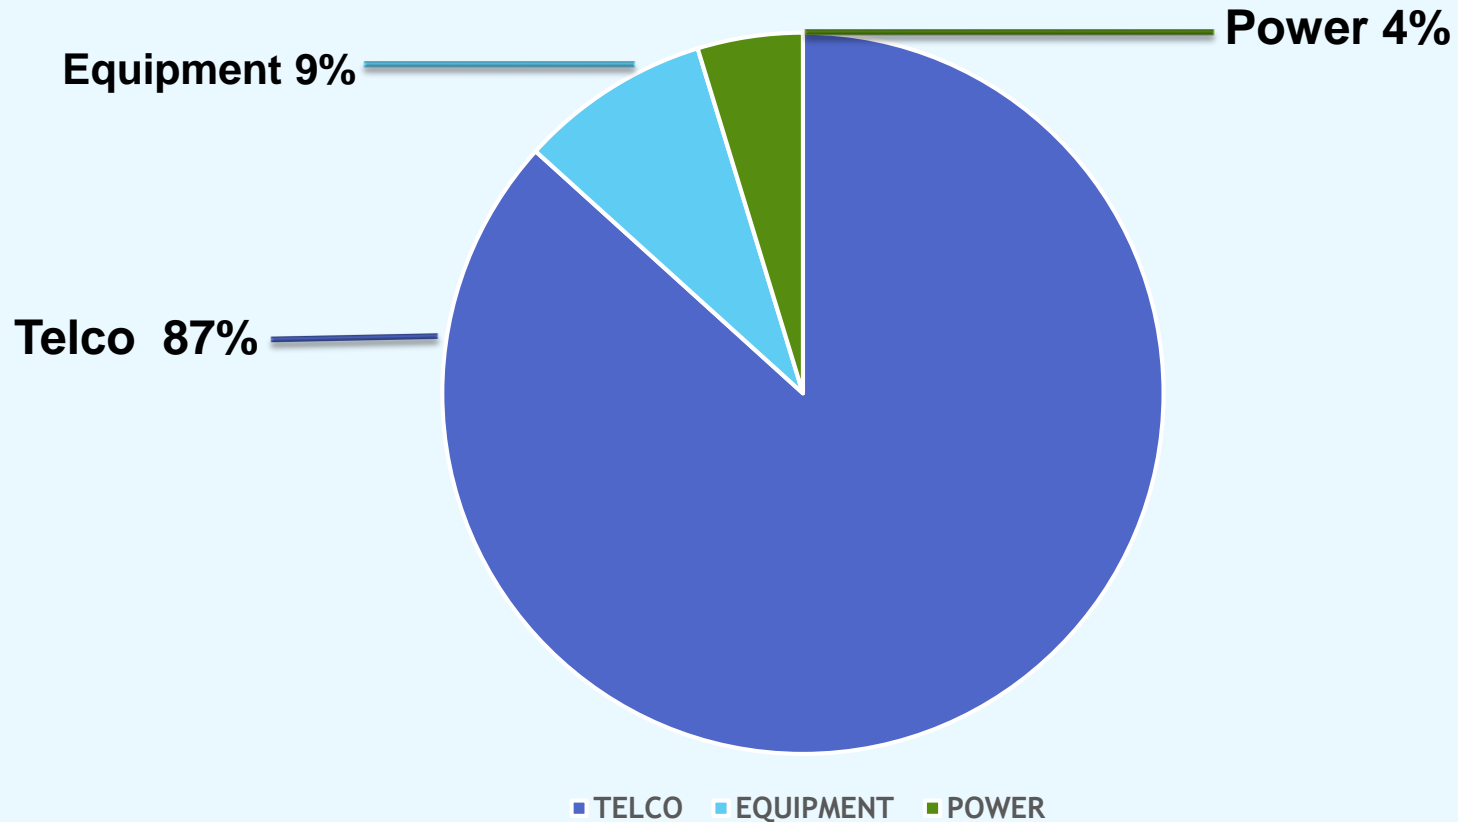

4TH QTR SITE OUTTAGES DATA

What were the Issues?