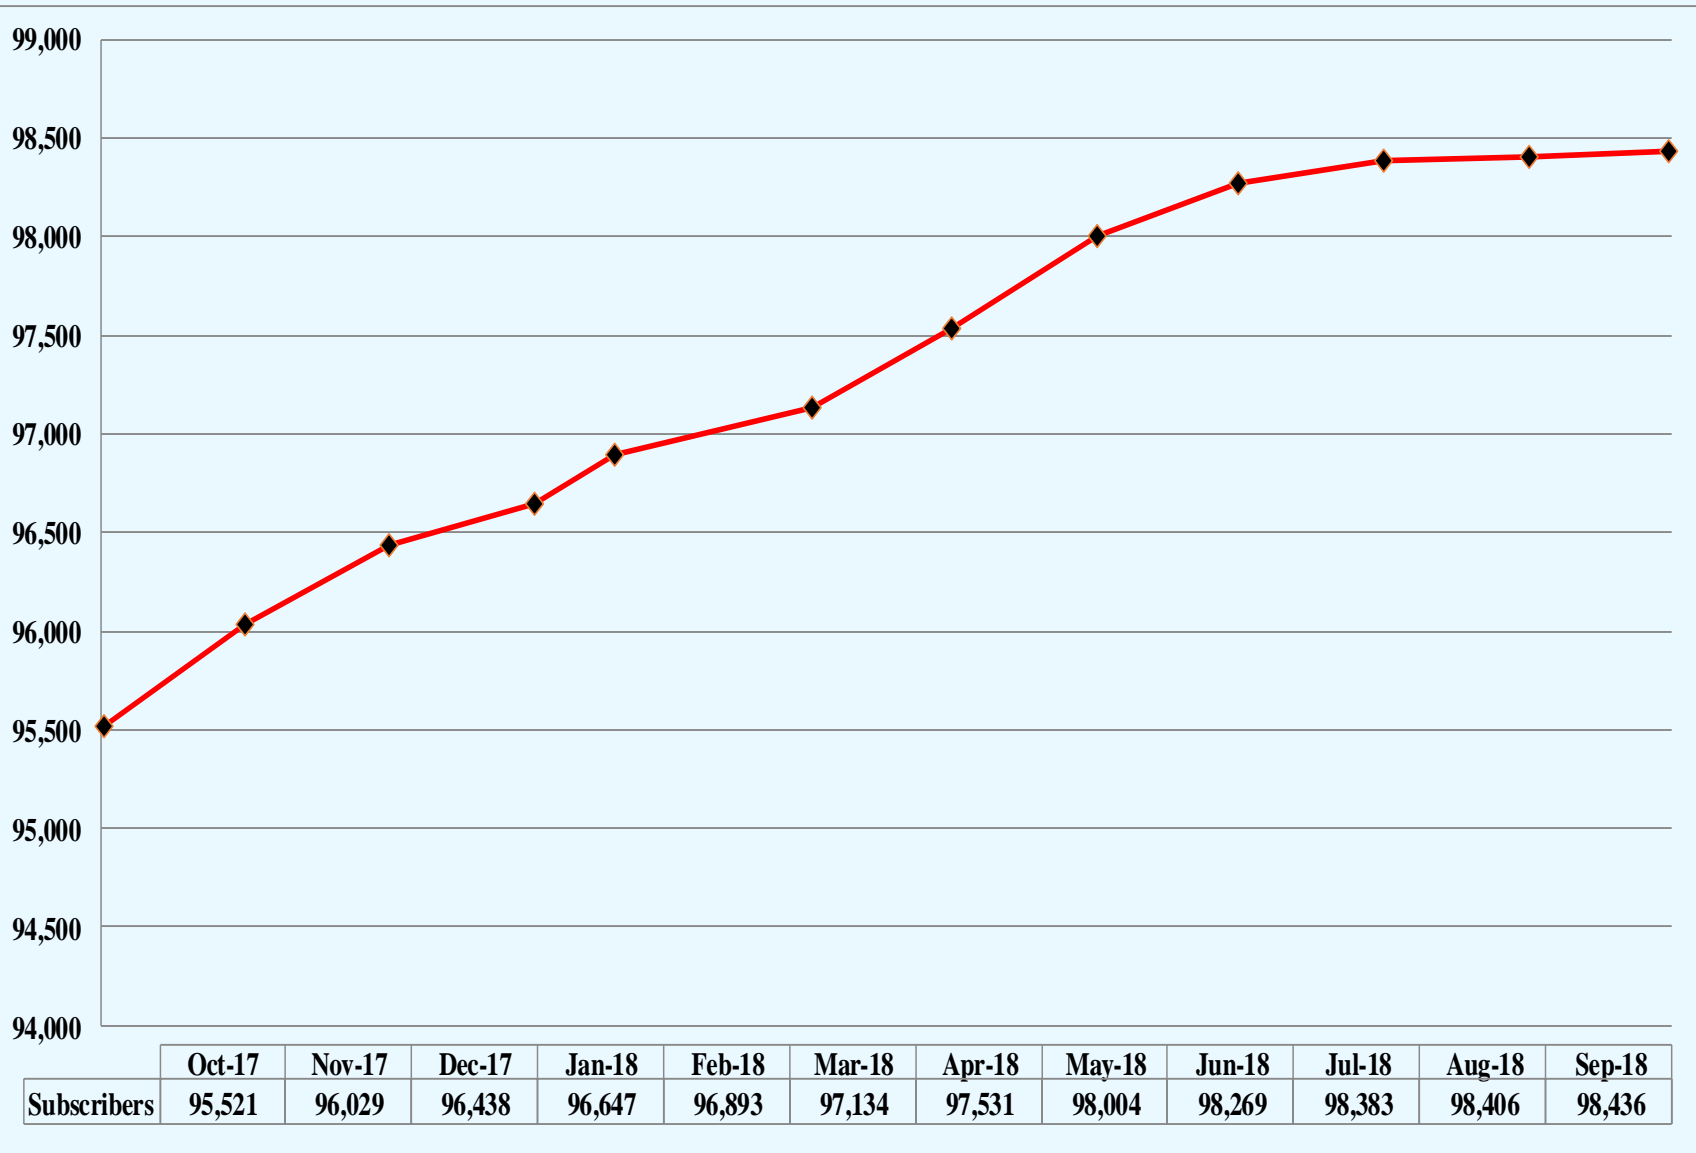

SUBSCRIBERS