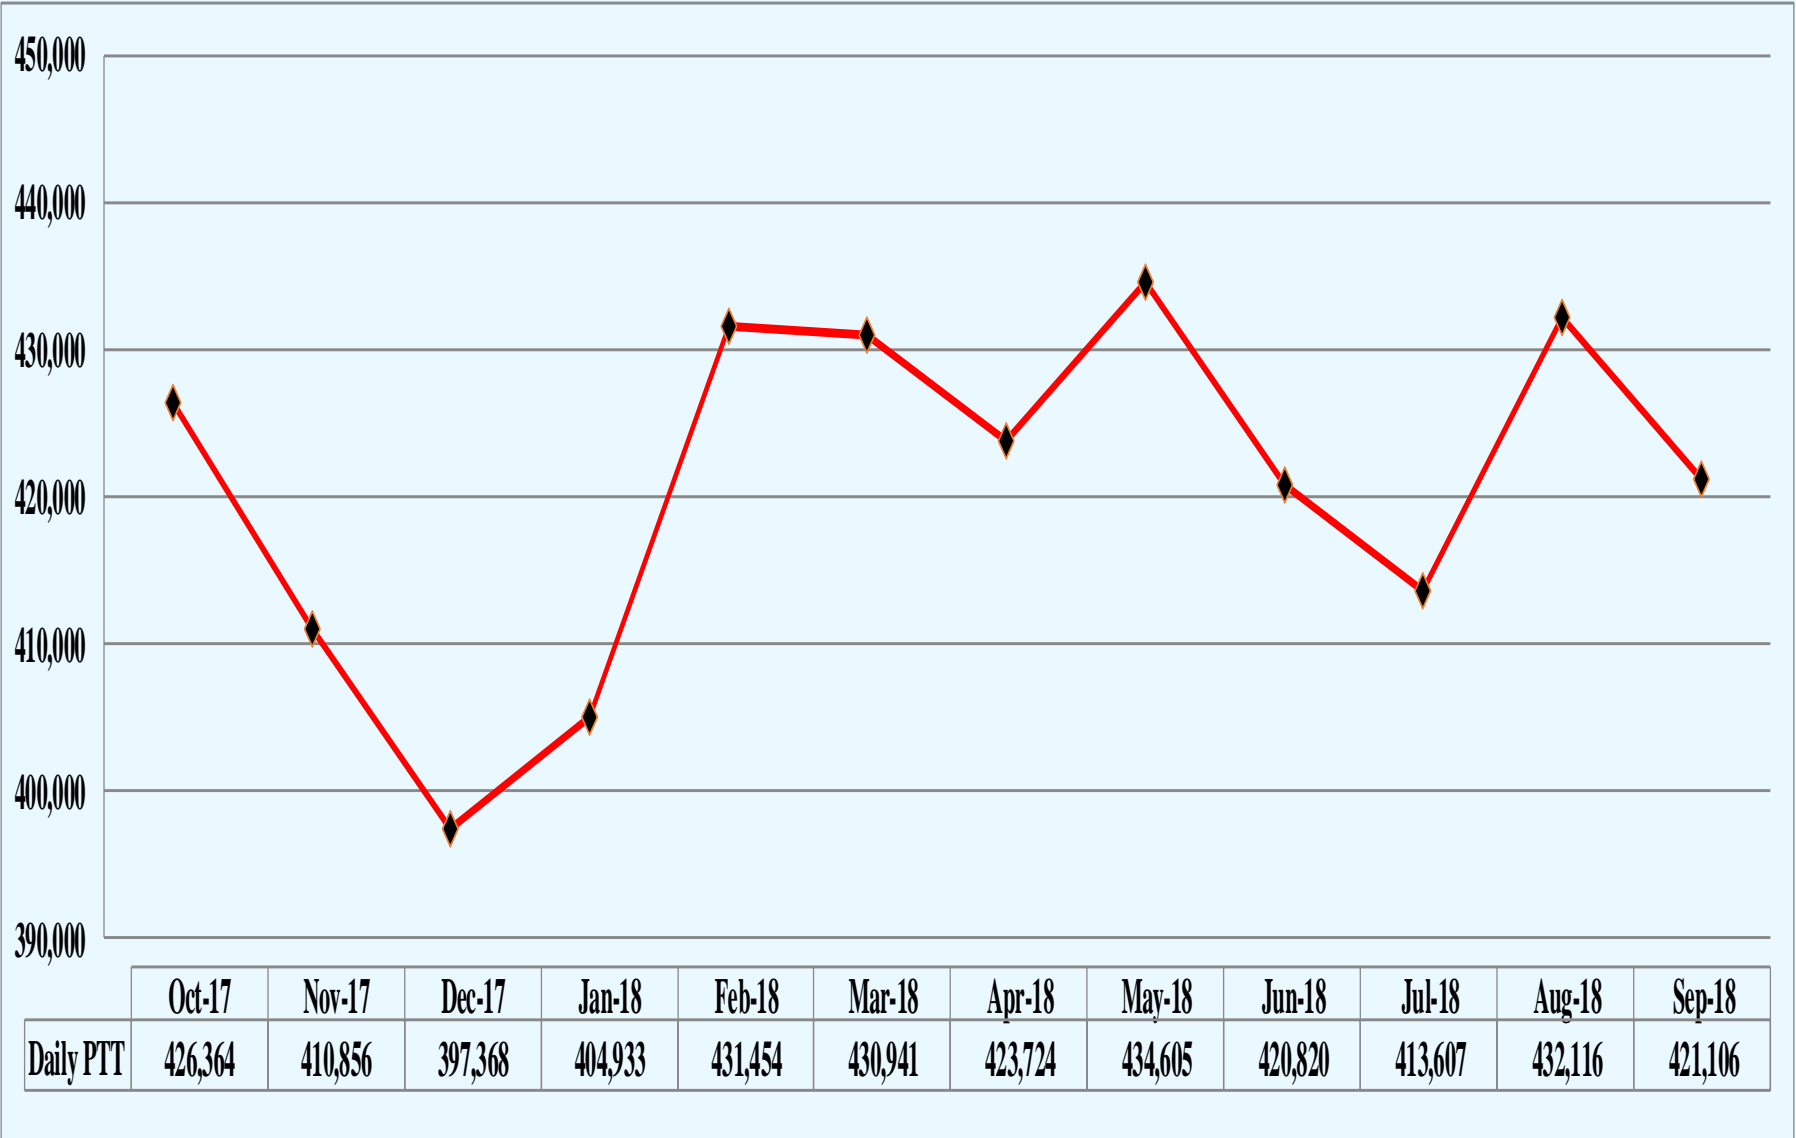

PUSH TO TALK PER DAY