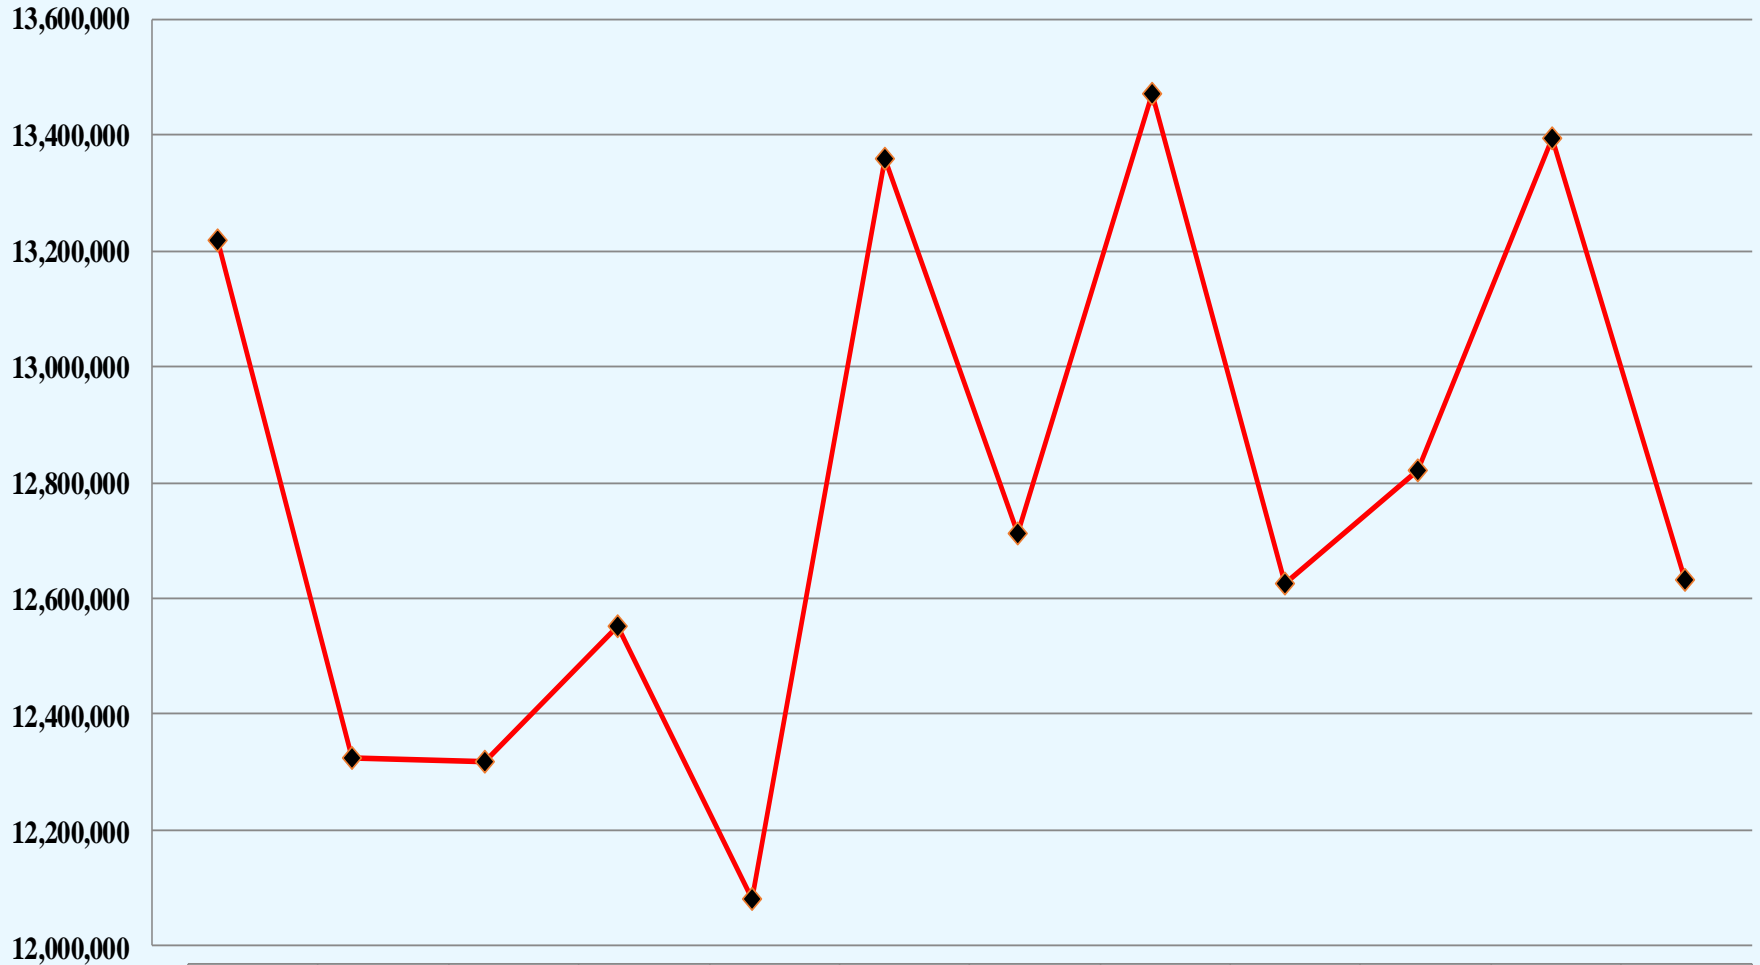

PUSH TO TALK

	Oct-17	Nov-17	Dec-17	Jan-18	Feb-18	Mar-18	Apr-18	May-18	Jun-18	Jul-18	Aug-18	Sep-18
Monthly PTT	13,217,288	12,325,691	12,318,408	12,552,926	12,080,702	13,359,166	12,711,707	13,472,750	12,624,608	12,821,864	13,395,602	12,633,202