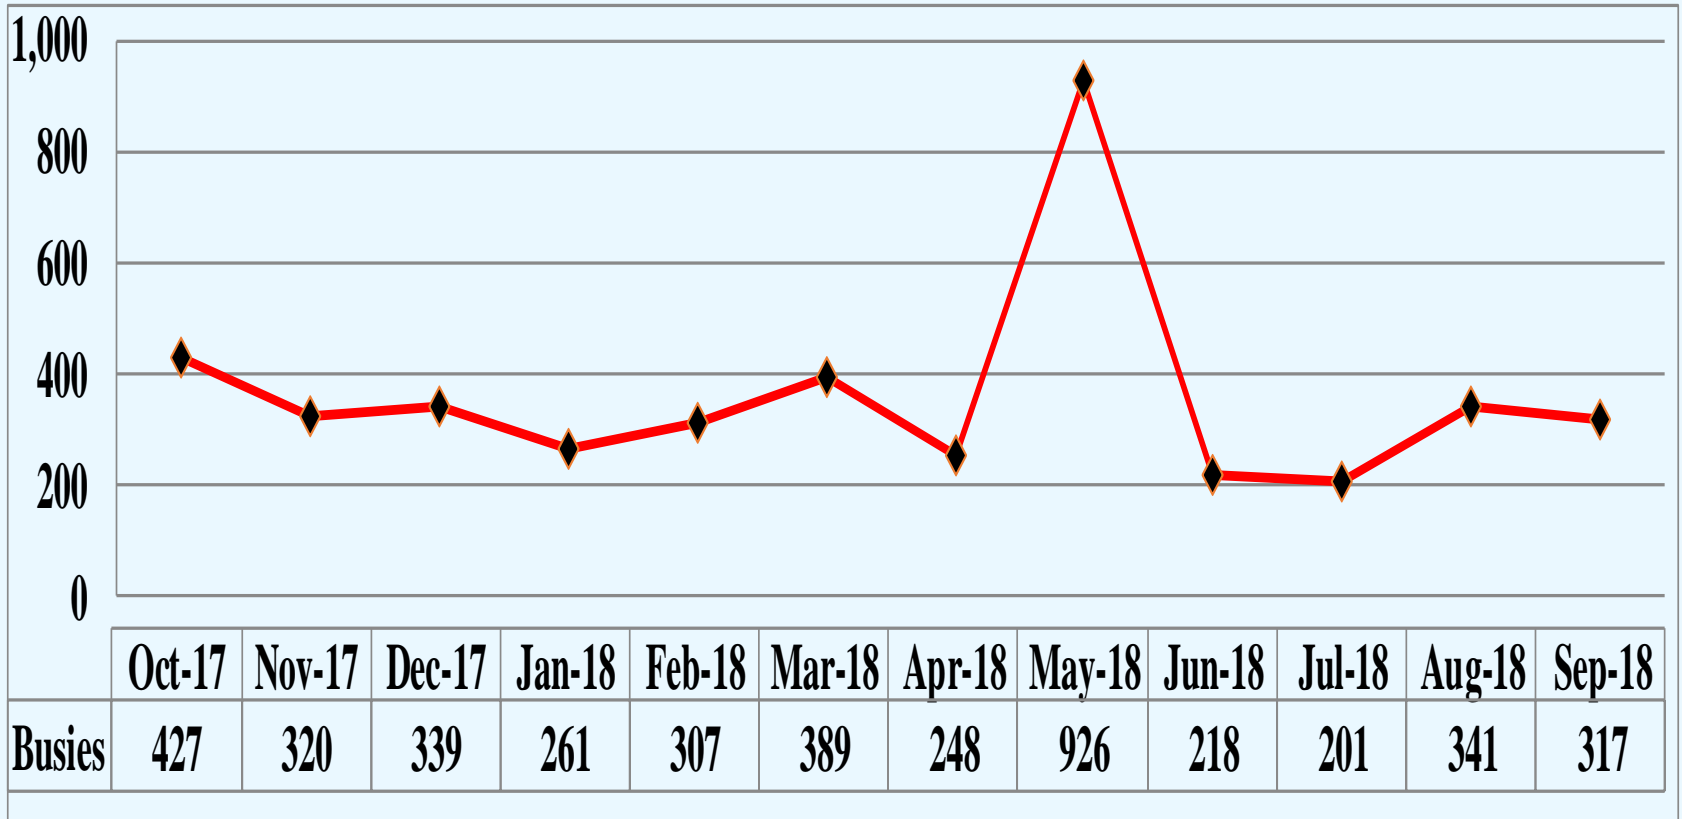

BUSIES

TOP SITES – VOICE BUSY

QUARTER

1. ABBEVILLE	159
2. HAHNVILLE	40
3. LAFAYETTE	13