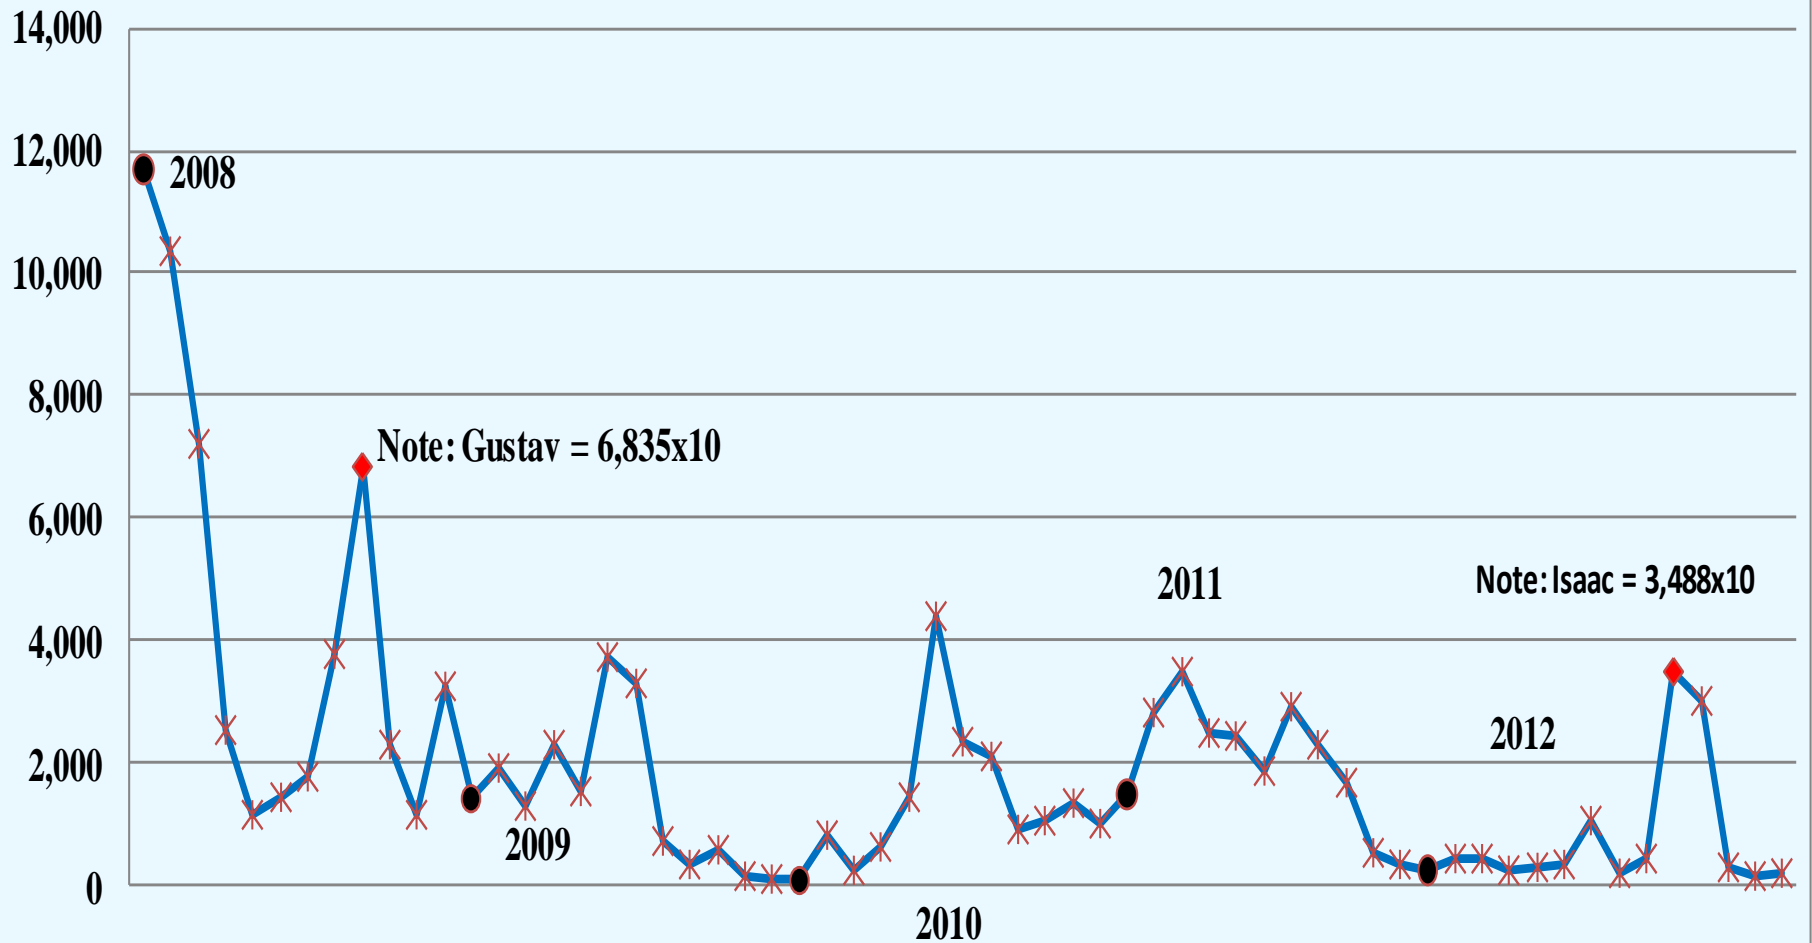

PUSH TO TALK 2008 TO 2012

BUSIES

	Jan-12	Feb-12	Mar-12	Apr-12	May-12	Jun-12	Jul-12	Aug-12	Sep-12	Oct-12	Nov-12	Dec-12
Busies	451	239	281	343	1,041	210	436	3,488	3,008	272	160	202

BUSIES 2008 TO 2012

Busies 2008-2012

TOP 3 SITES – VOICE BUSY

➤ **DECEMBER 1 TO DECEMBER 31**

1. MONTEGUT

2. ROSELAND

3. MANY

SUBSCRIBER STATISTICS

SUBSCRIBER STATISTICS

➤ Security Groups/Agencies