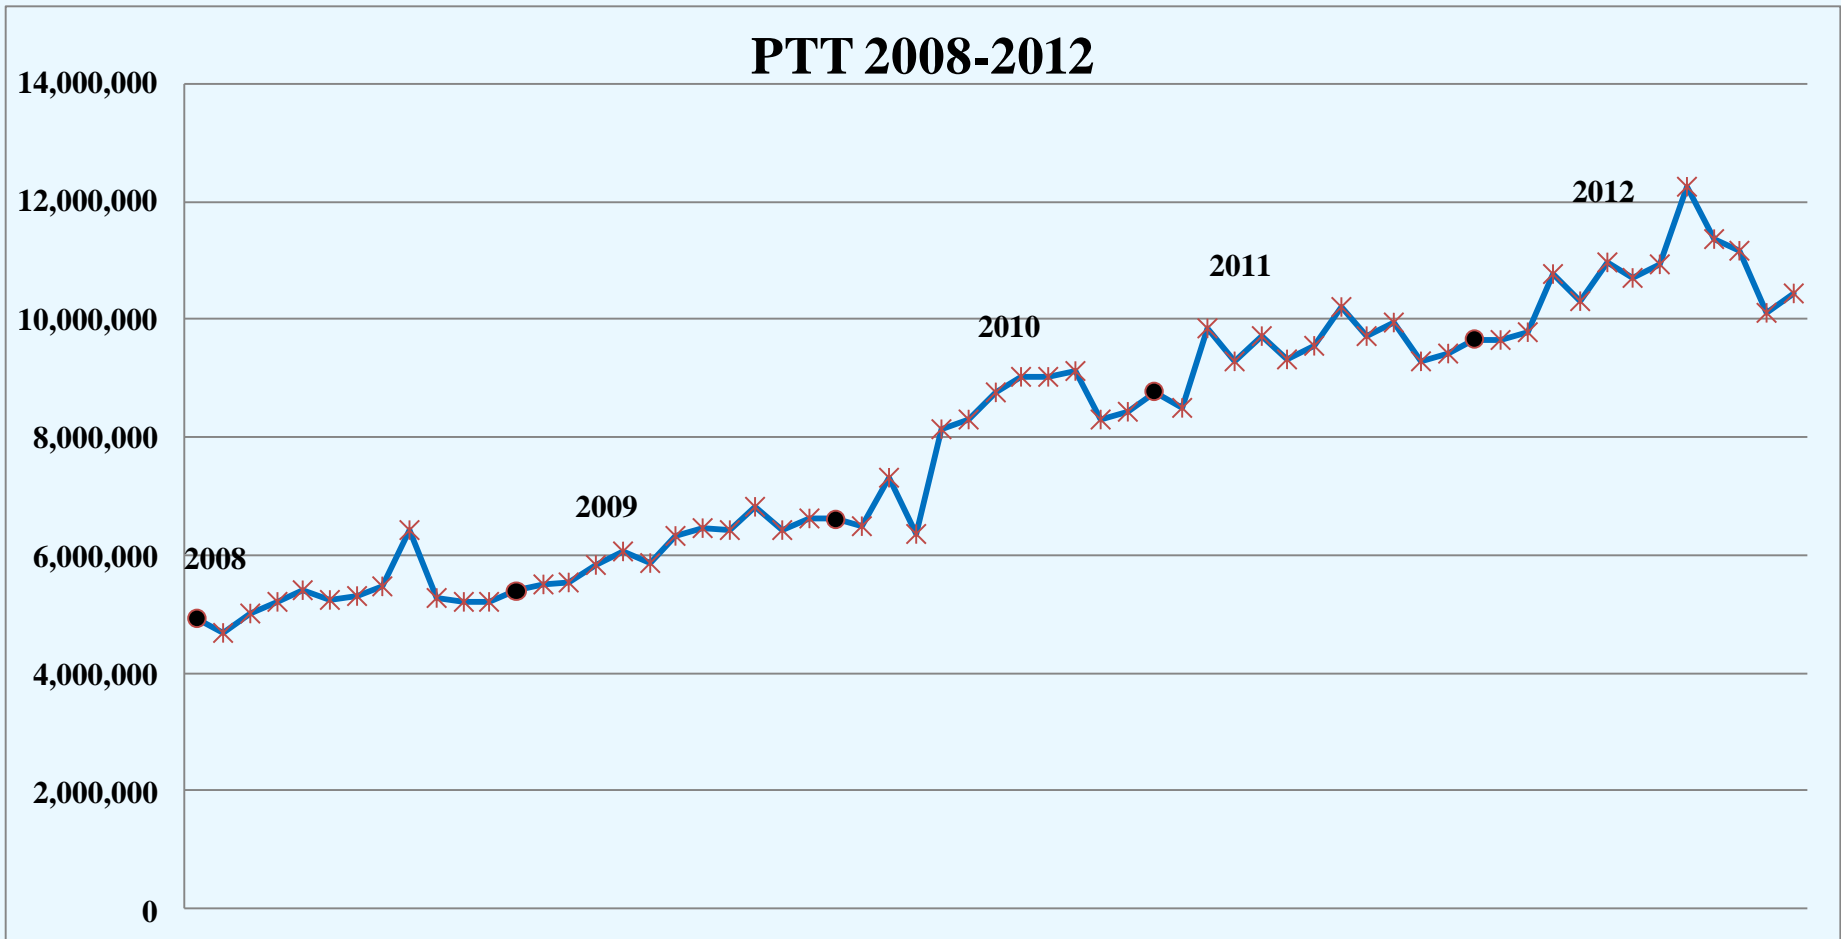

SYSTEM STATISTICS

SUBSCRIBERS

	Jan-12	Feb-12	Mar-12	Apr-12	May-12	Jun-12	Jul-12	Aug-12	Sep-12	Oct-12	Nov-12	Dec-12
User Growth	64,804	65,402	65,835	66,105	66,713	67,229	67,647	68,203	68,509	68,770	69,284	69,805

SUBSCRIBERS 2008 TO 2012

PUSH TO TALK

	Jan-12	Feb-12	Mar-12	Apr-12	May-12	Jun-12	Jul-12	Aug-12	Sep-12	Oct-12	Nov-12	Dec-12
Monthly PTT	9,662,832	9,793,801	10,774,200	10,324,718	10,953,350	10,690,156	10,940,397	12,255,030	11,350,622	11,171,613	10,115,385	10,444,374

PUSH TO TALK 2008 TO 2012

BUSIES

	Jan-12	Feb-12	Mar-12	Apr-12	May-12	Jun-12	Jul-12	Aug-12	Sep-12	Oct-12	Nov-12	Dec-12
Busies	451	239	281	343	1,041	210	436	3,488	3,008	272	160	202

BUSIES 2008 TO 2012

Busies 2008-2012

TOP 3 SITES – VOICE BUSY

➤ **DECEMBER 1 TO DECEMBER 31**

1. MONTEGUT

2. ROSELAND

3. MANY

SUBSCRIBER STATISTICS

SUBSCRIBER STATISTICS

➤ Security Groups/Agencies