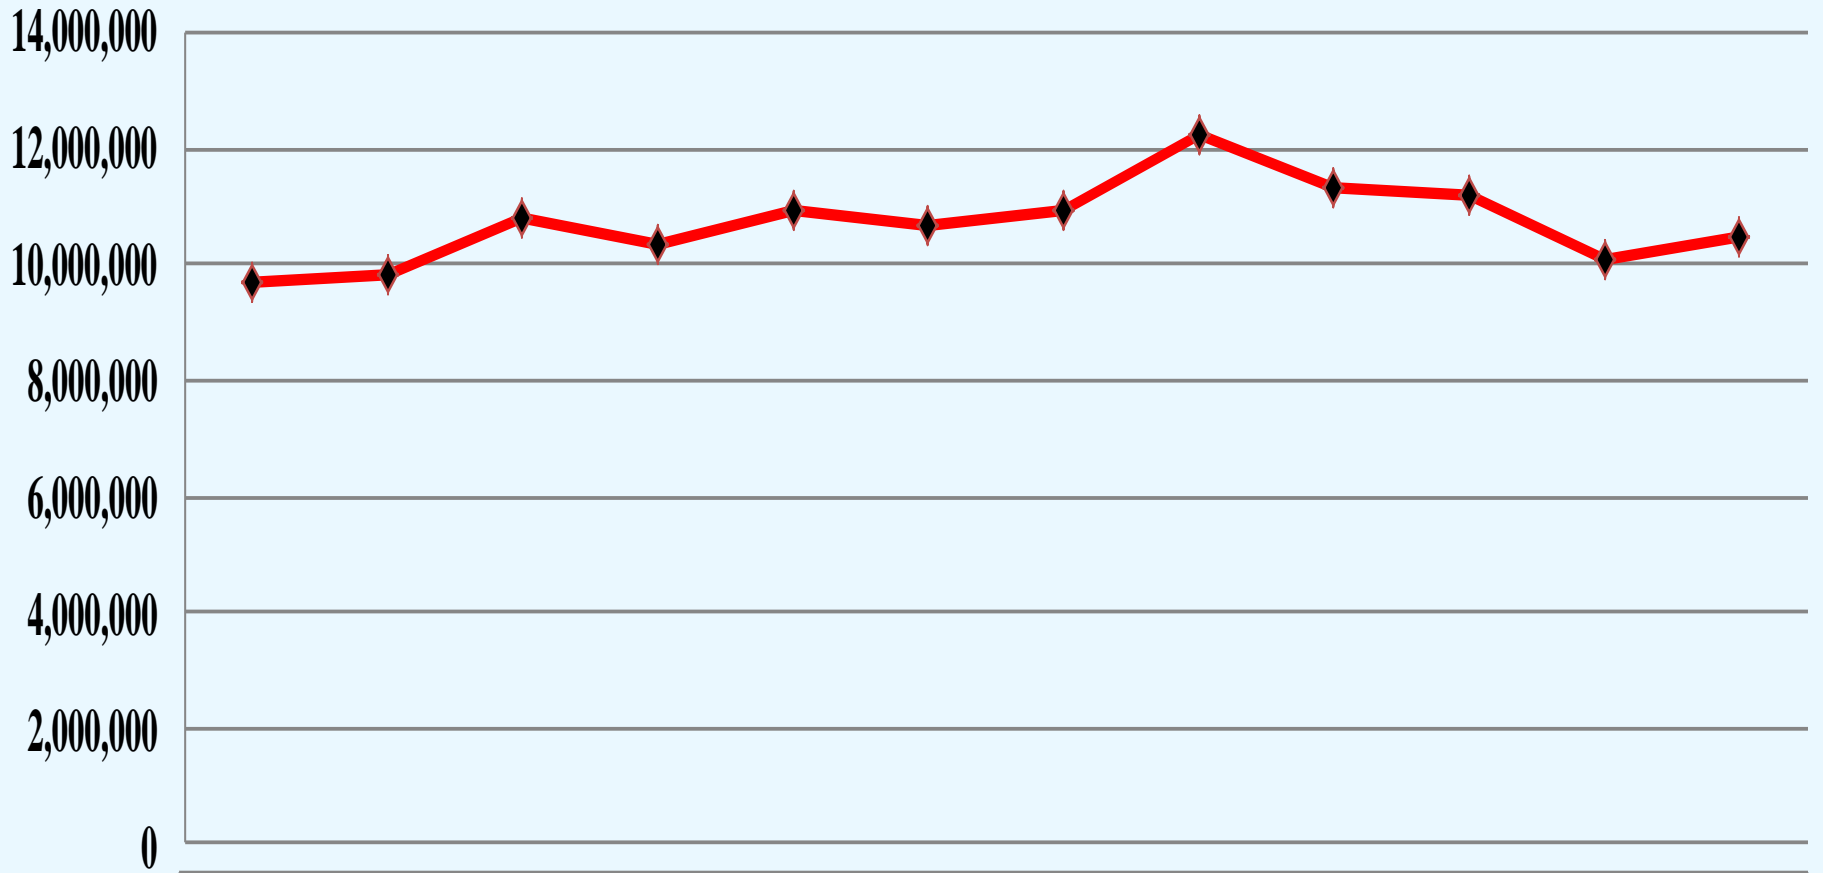

PUSH TO TALK

	Jan-12	Feb-12	Mar-12	Apr-12	May-12	Jun-12	Jul-12	Aug-12	Sep-12	Oct-12	Nov-12	Dec-12
Monthly PTT	9,662,832	9,793,801	10,774,200	10,324,718	10,953,350	10,690,156	10,940,397	12,255,030	11,350,622	11,171,613	10,115,385	10,444,374