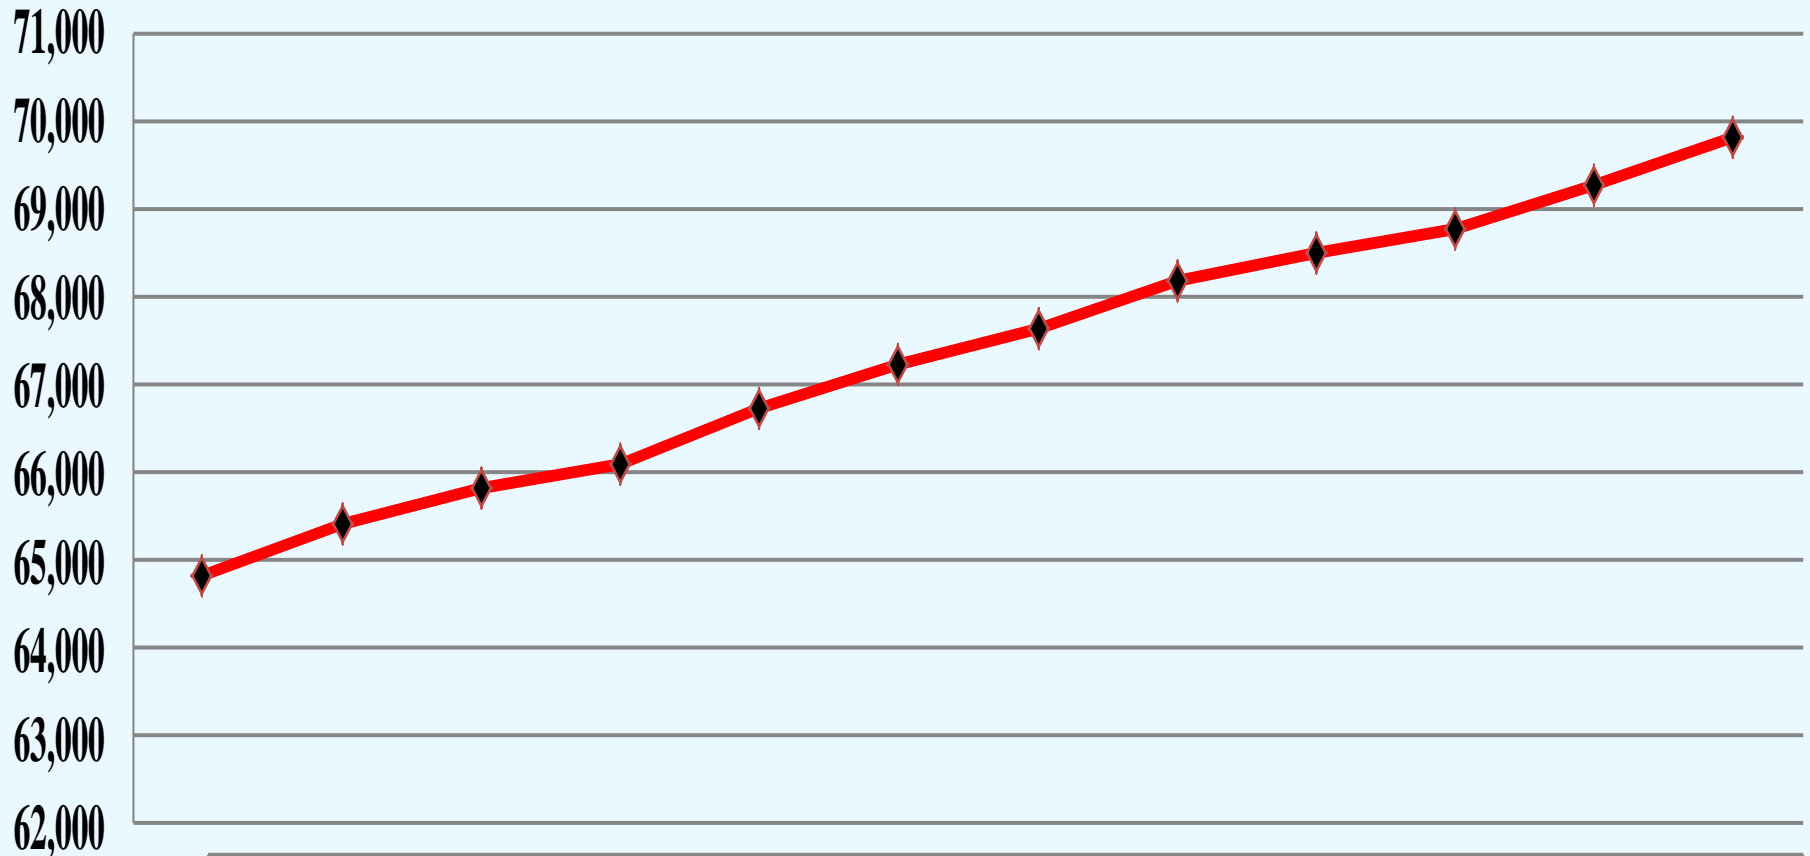

SUBSCRIBERS

	Jan-12	Feb-12	Mar-12	Apr-12	May-12	Jun-12	Jul-12	Aug-12	Sep-12	Oct-12	Nov-12	Dec-12
User Growth	64,804	65,402	65,835	66,105	66,713	67,229	67,647	68,203	68,509	68,770	69,284	69,805