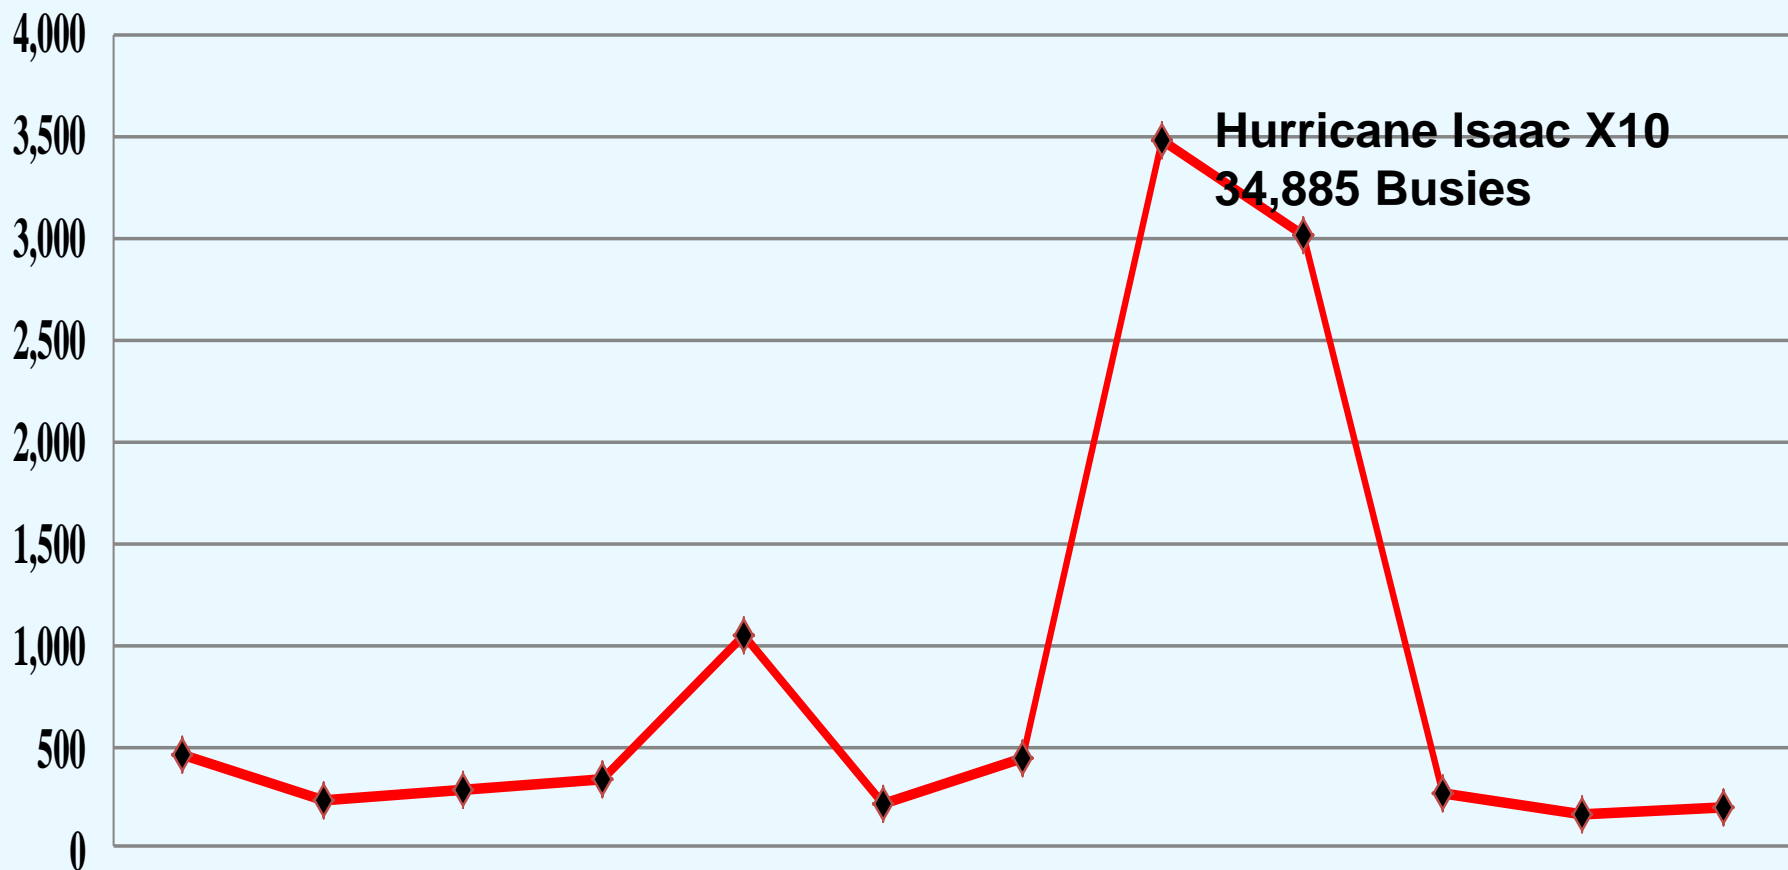

SYSTEM STATISTICS

SUBSCRIBERS

	Jan-12	Feb-12	Mar-12	Apr-12	May-12	Jun-12	Jul-12	Aug-12	Sep-12	Oct-12	Nov-12	Dec-12
User Growth	64,804	65,402	65,835	66,105	66,713	67,229	67,647	68,203	68,509	68,770	69,284	69,805

SUBSCRIBERS 2008 TO 2012

PUSH TO TALK

	Jan-12	Feb-12	Mar-12	Apr-12	May-12	Jun-12	Jul-12	Aug-12	Sep-12	Oct-12	Nov-12	Dec-12
Monthly PTT	9,662,832	9,793,801	10,774,200	10,324,718	10,953,350	10,690,156	10,940,397	12,255,030	11,350,622	11,171,613	10,115,385	10,444,374

PUSH TO TALK 2008 TO 2012

BUSIES

	Jan-12	Feb-12	Mar-12	Apr-12	May-12	Jun-12	Jul-12	Aug-12	Sep-12	Oct-12	Nov-12	Dec-12
Busies	451	239	281	343	1,041	210	436	3,488	3,008	272	160	202

BUSIES 2008 TO 2012

Busies 2008-2012