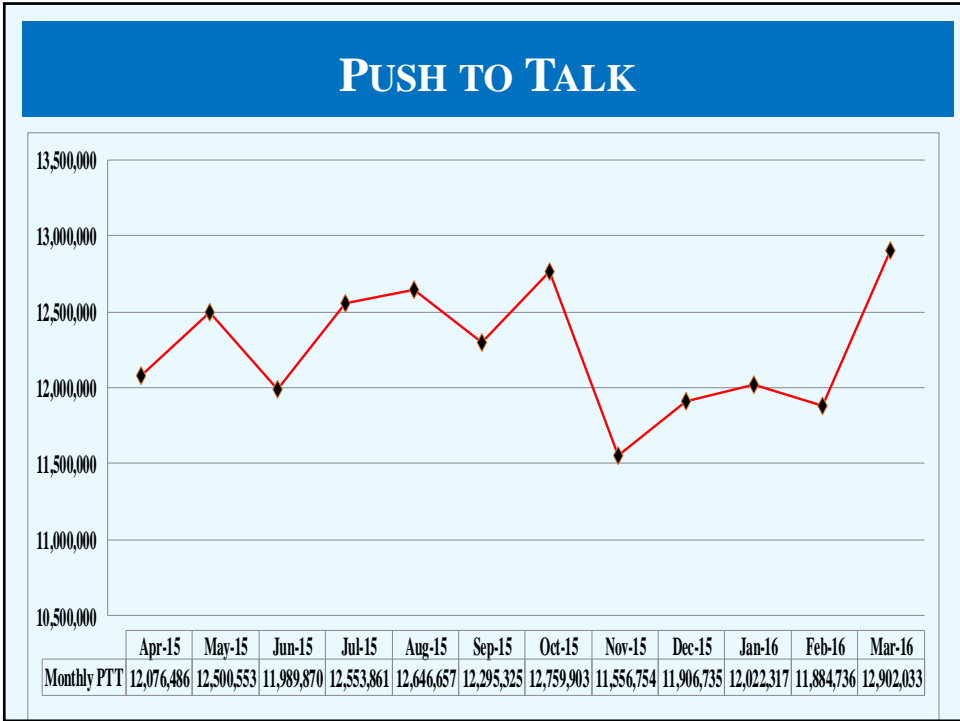

ZONE 4 SITES IN FULL OPERATION

Abbeville	Acadia	Arsene Lebleu	DeQuincy	Dry Creek
Jeanerette	Jennings	Johnson Bayou	Lafayette	Lake Charles
Leesville	Merryville	Opelousas	Parks	Rockefeller
Rosepine	Scott	Sulphur	Vermillion	Ville Platte
Vinton	Cravens	Hicks	Hornbeck	Oakdale
Roseland	E. Jennings	Anacoco	Oberlin	

CHANNEL SUMMARY

➤ Total Channels (132 Tower Sites and 6 Mobile Sites) – 1208

- 1169 Channels on 132 Sites
- 39 Channels on 6 Mobile Sites

- ### TOP SITES – VOICE BUSY
- **MARCH 1 TO 31**
- 1. ASHLAND 800**
 - 2. HAGEWOOD 321**
 - 3. ARCADIA 262**
 - 4. CHASE 179**
 - 5. HAHNVILLE 103**