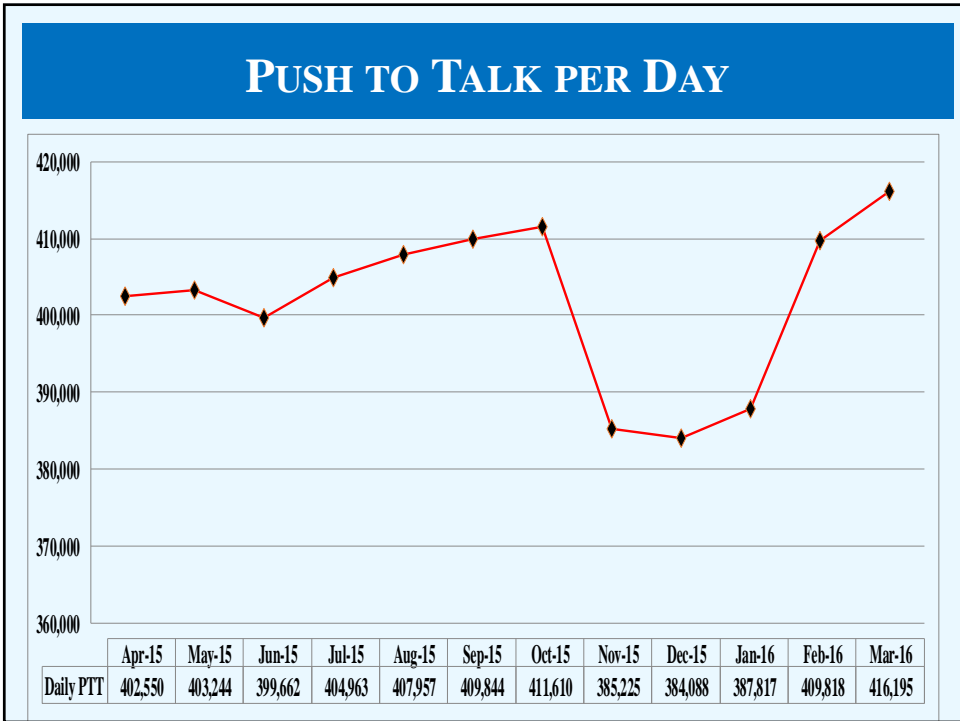

CHANNEL SUMMARY

➤ Total Channels (132 Tower Sites and 6 Mobile Sites) – 1208

- 1169 Channels on 132 Sites
- 39 Channels on 6 Mobile Sites

- ### TOP SITES – VOICE BUSY
- **MARCH 1 TO 31**
- 1. ASHLAND 800**
 - 2. HAGEWOOD 321**
 - 3. ARCADIA 262**
 - 4. CHASE 179**
 - 5. HAHNVILLE 103**