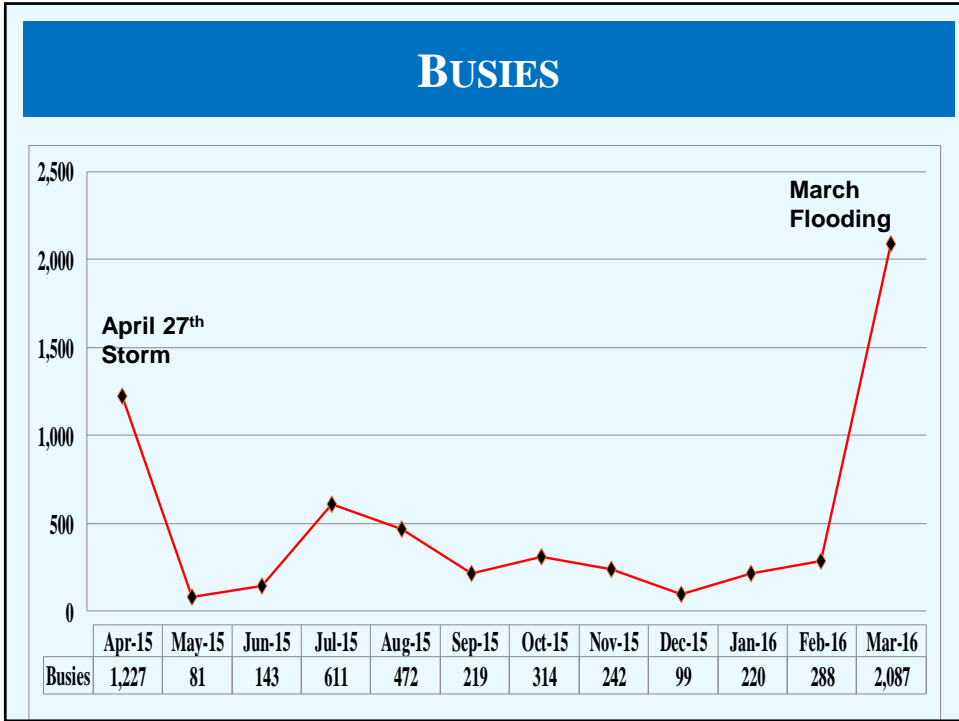

ZONE 4 SITES IN FULL OPERATION

Abbeville	Acadia	Arsene Lebleu	DeQuincy	Dry Creek
Jeanerette	Jennings	Johnson Bayou	Lafayette	Lake Charles
Leesville	Merryville	Opelousas	Parks	Rockefeller
Rosepine	Scott	Sulphur	Vermillion	Ville Platte
Vinton	Cravens	Hicks	Hornbeck	Oakdale
Roseland	E. Jennings	Anacoco	Oberlin	

CHANNEL SUMMARY

➤ Total Channels (132 Tower Sites and 6 Mobile Sites) – 1208

- 1169 Channels on 132 Sites
- 39 Channels on 6 Mobile Sites

- ### TOP SITES – VOICE BUSY
- **MARCH 1 TO 31**
- 1. ASHLAND 800**
 - 2. HAGEWOOD 321**
 - 3. ARCADIA 262**
 - 4. CHASE 179**
 - 5. HAHNVILLE 103**