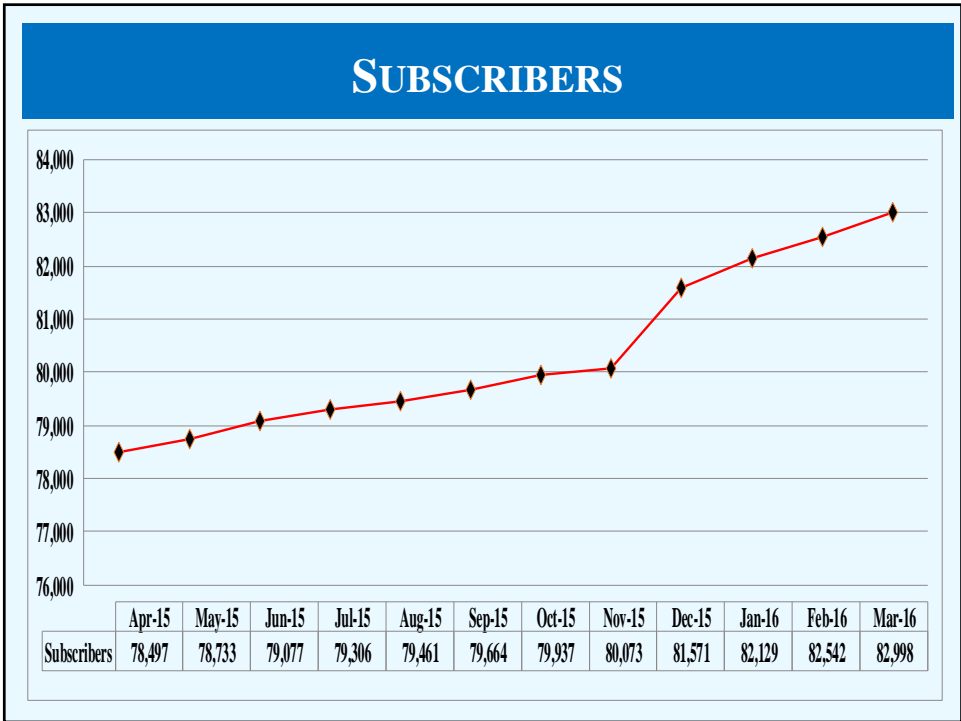

CHANNEL SUMMARY

➤ Total Channels (132 Tower Sites and 6 Mobile Sites) – 1208

- 1169 Channels on 132 Sites
- 39 Channels on 6 Mobile Sites

- ### TOP SITES – VOICE BUSY
- **MARCH 1 TO 31**
- 1. ASHLAND 800**
 - 2. HAGEWOOD 321**
 - 3. ARCADIA 262**
 - 4. CHASE 179**
 - 5. HAHNVILLE 103**