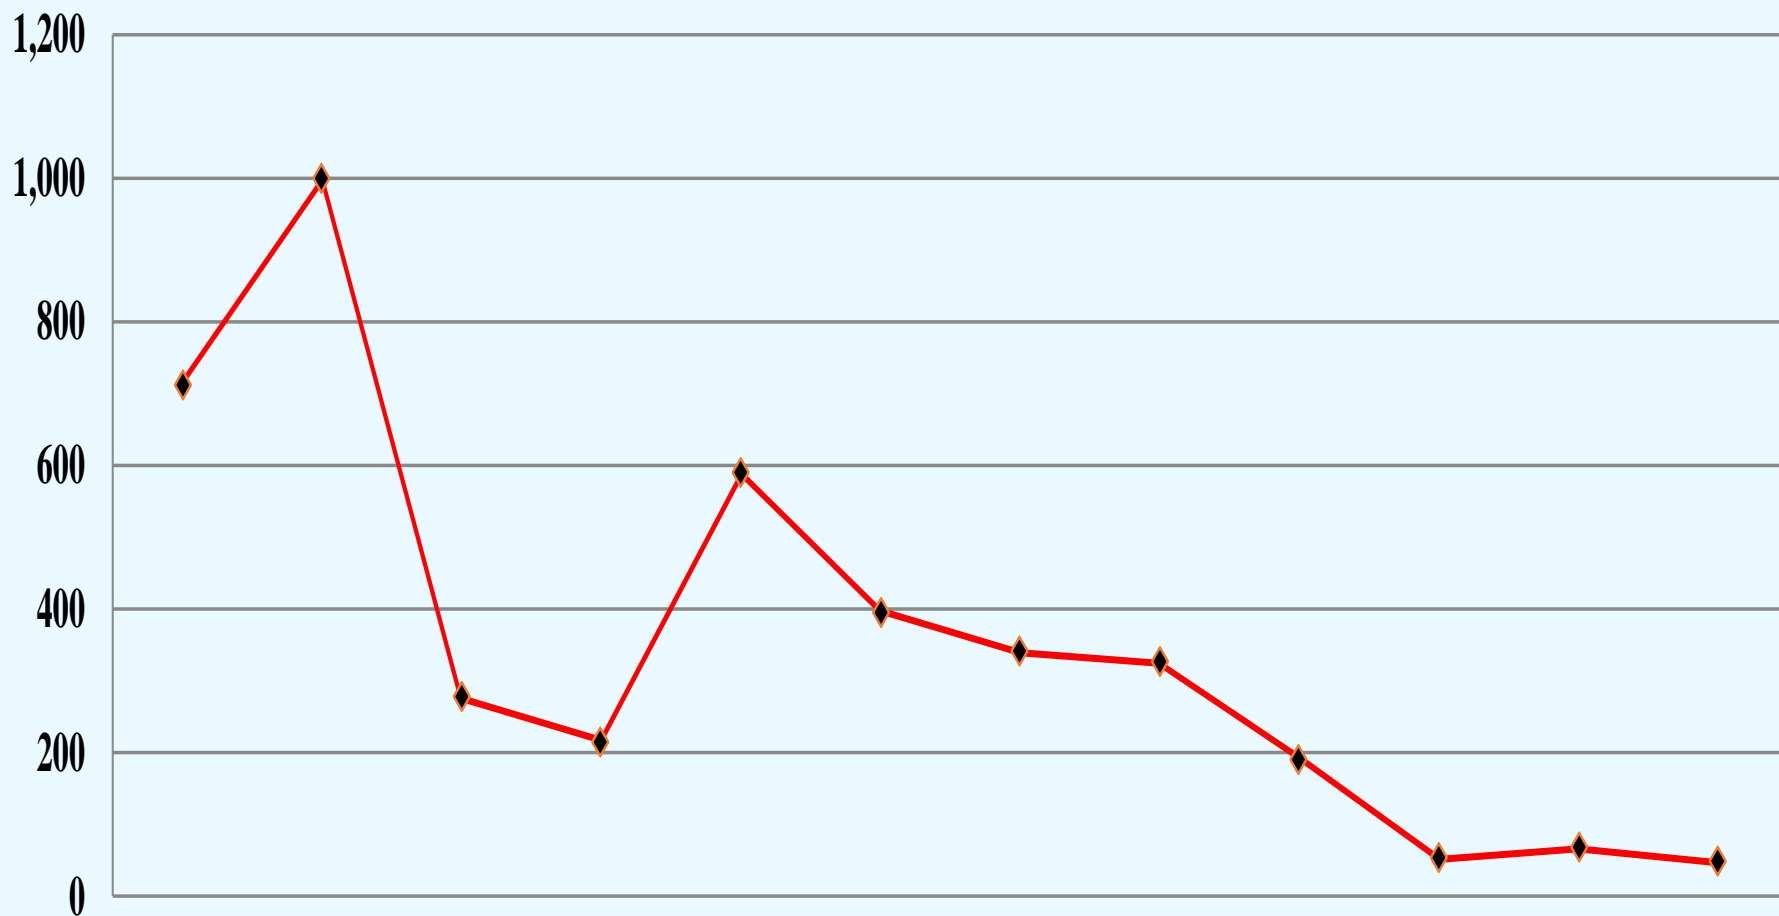

BUSIES

	Aug-13	Sep-13	Oct-13	Nov-13	Dec-13	Jan-14	Feb-14	Mar-14	Apr-14	May-14	Jun-14	Jul-14
Busies	714	999	277	215	588	396	339	324	191	52	66	46