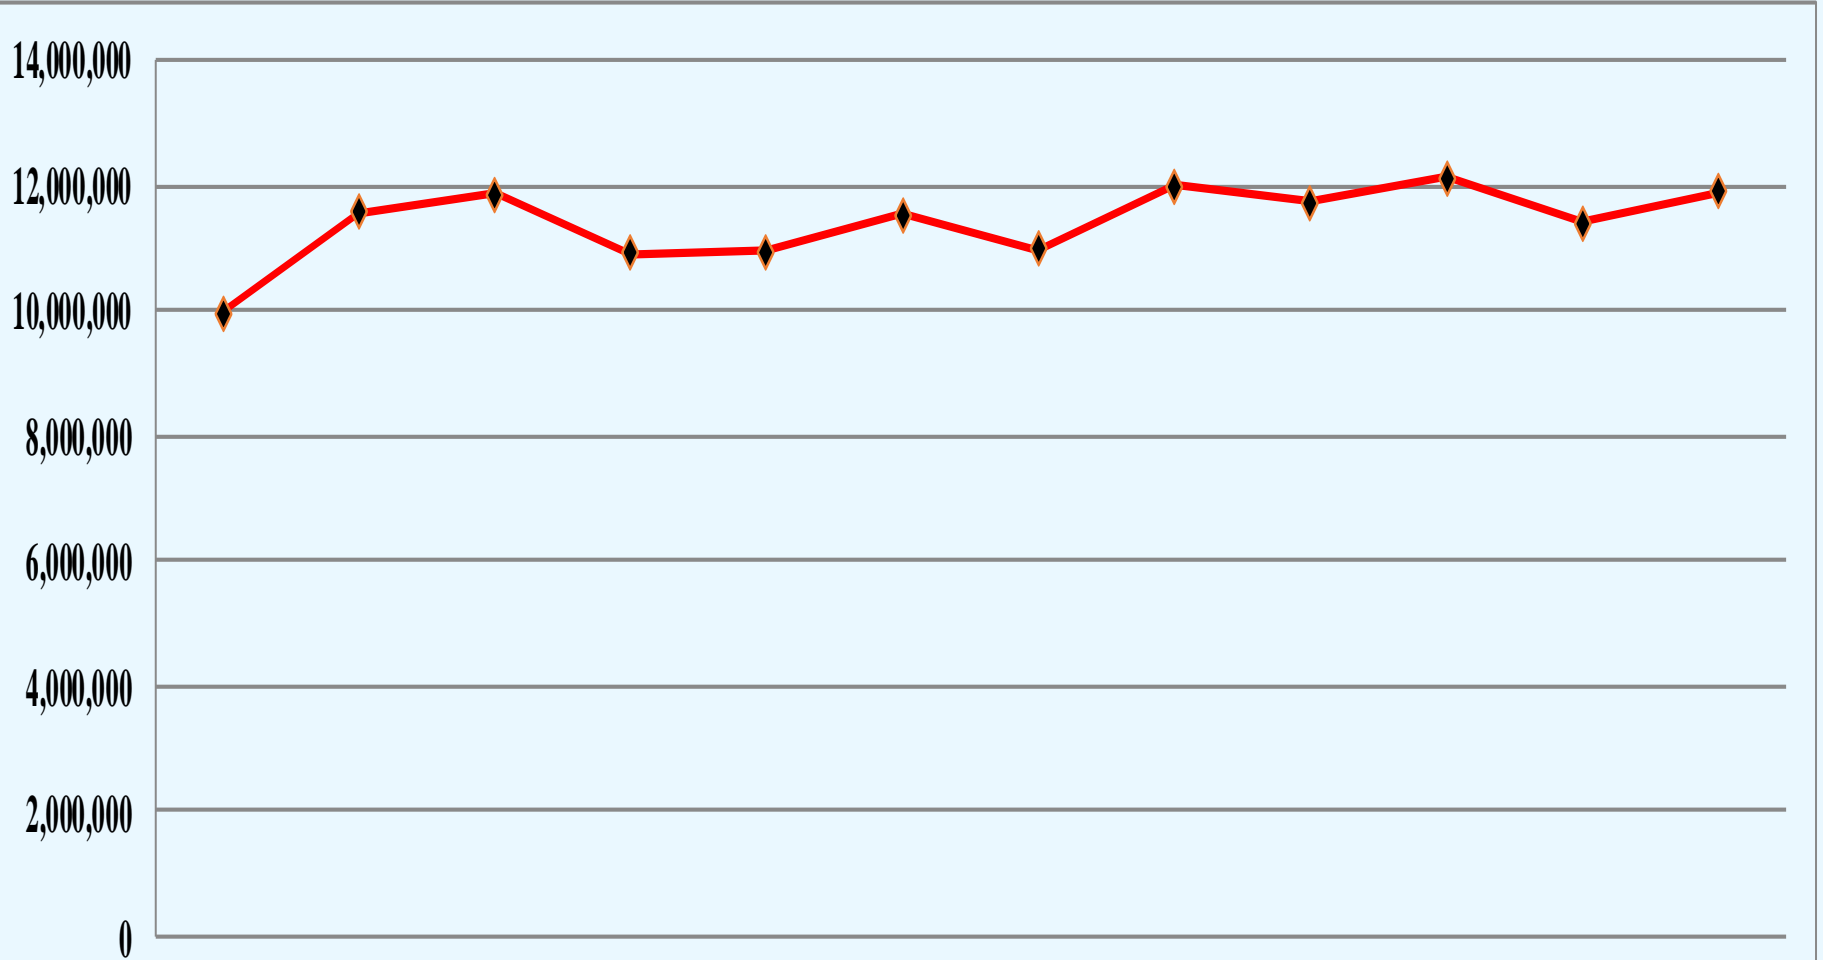

PUSH TO TALK

	Aug-13	Sep-13	Oct-13	Nov-13	Dec-13	Jan-14	Feb-14	Mar-14	Apr-14	May-14	Jun-14	Jul-14
Monthly PTT	9,973,482	11,583,253	11,881,214	10,910,542	10,946,235	11,525,274	10,968,327	11,992,726	11,735,207	12,112,156	11,408,777	11,889,278