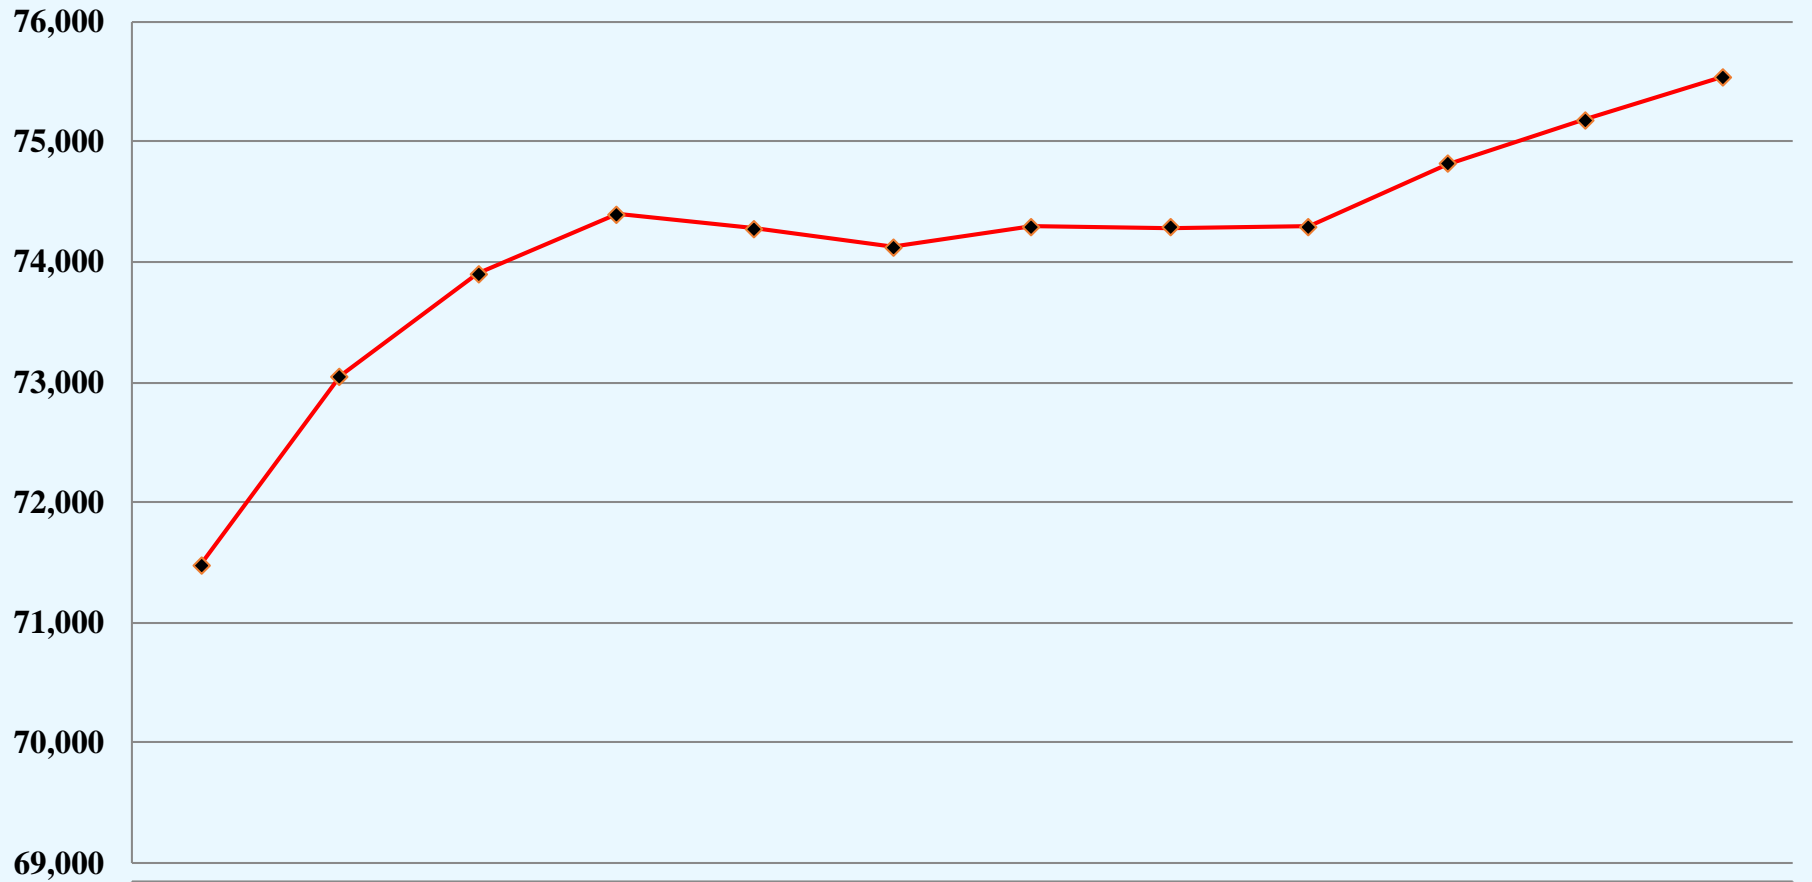

CHANNEL SUMMARY

- Total Channels (124 Tower Sites and 6 Mobile Sites) – 1221

- Total Active Channels – 1175
 - 1139 Channels on 124 Sites

 - 36 Channels on 6 Mobile Sites

- Repeaters Pending Licenses – 46

SYSTEM STATISTICS

SUBSCRIBERS

	Aug-13	Sep-13	Oct-13	Nov-13	Dec-13	Jan-14	Feb-14	Mar-14	Apr-14	May-14	Jun-14	Jul-14
User Growth	71,476	73,045	73,898	74,400	74,277	74,123	74,297	74,285	74,295	74,816	75,182	75,543

PUSH TO TALK

	Aug-13	Sep-13	Oct-13	Nov-13	Dec-13	Jan-14	Feb-14	Mar-14	Apr-14	May-14	Jun-14	Jul-14
Monthly PTT	9,973,482	11,583,253	11,881,214	10,910,542	10,946,235	11,525,274	10,968,327	11,992,726	11,735,207	12,112,156	11,408,777	11,889,278