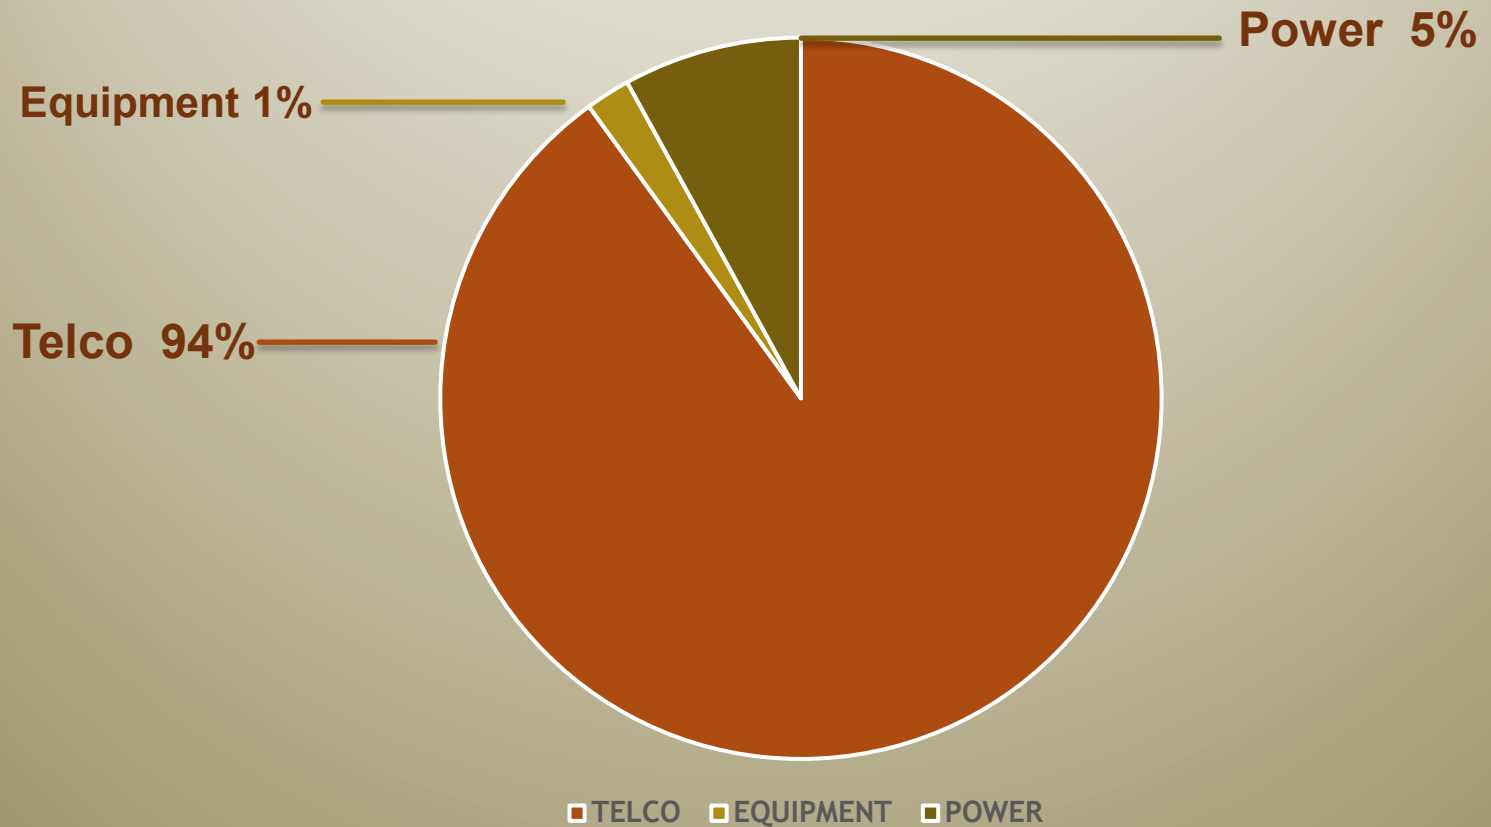

Total Downtime is 2082 Hours

SITE OUTAGE DATA

What were the Issues?

SYSTEM STATISTICS

Percentage of All Sites IN WIDE AREA operations

SUBSCRIBER STATISTICS

SUBSCRIBER STATISTICS

Security Groups