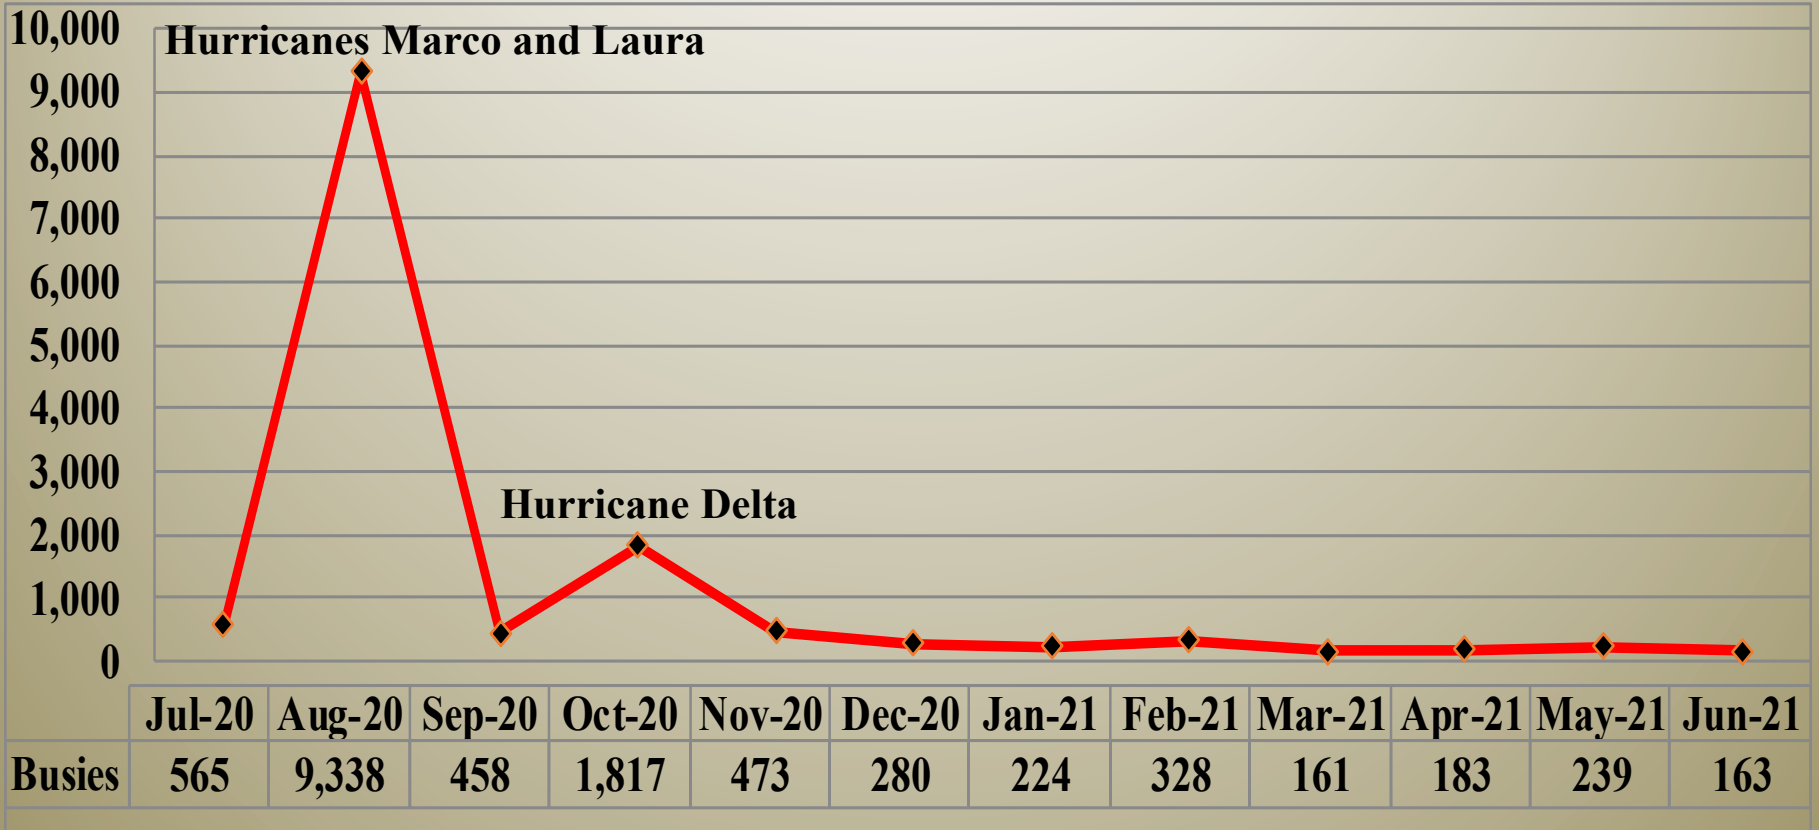

CHANNEL SUMMARY

- Total Channels 1299
 - 1248 Channels on 142 Sites
 - 51 Channels on 6 Mobile Sites

SYSTEM STATISTICS

SUBSCRIBERS

PUSH TO TALK

PUSH TO TALK PER DAY

BUSIES

Top Sites Voice Busy

Total Downtime is 2082 Hours

SITE OUTAGE DATA

What were the Issues?

SYSTEM STATISTICS

Percentage of All Sites IN WIDE AREA operations

SUBSCRIBER STATISTICS

SUBSCRIBER STATISTICS

Security Groups