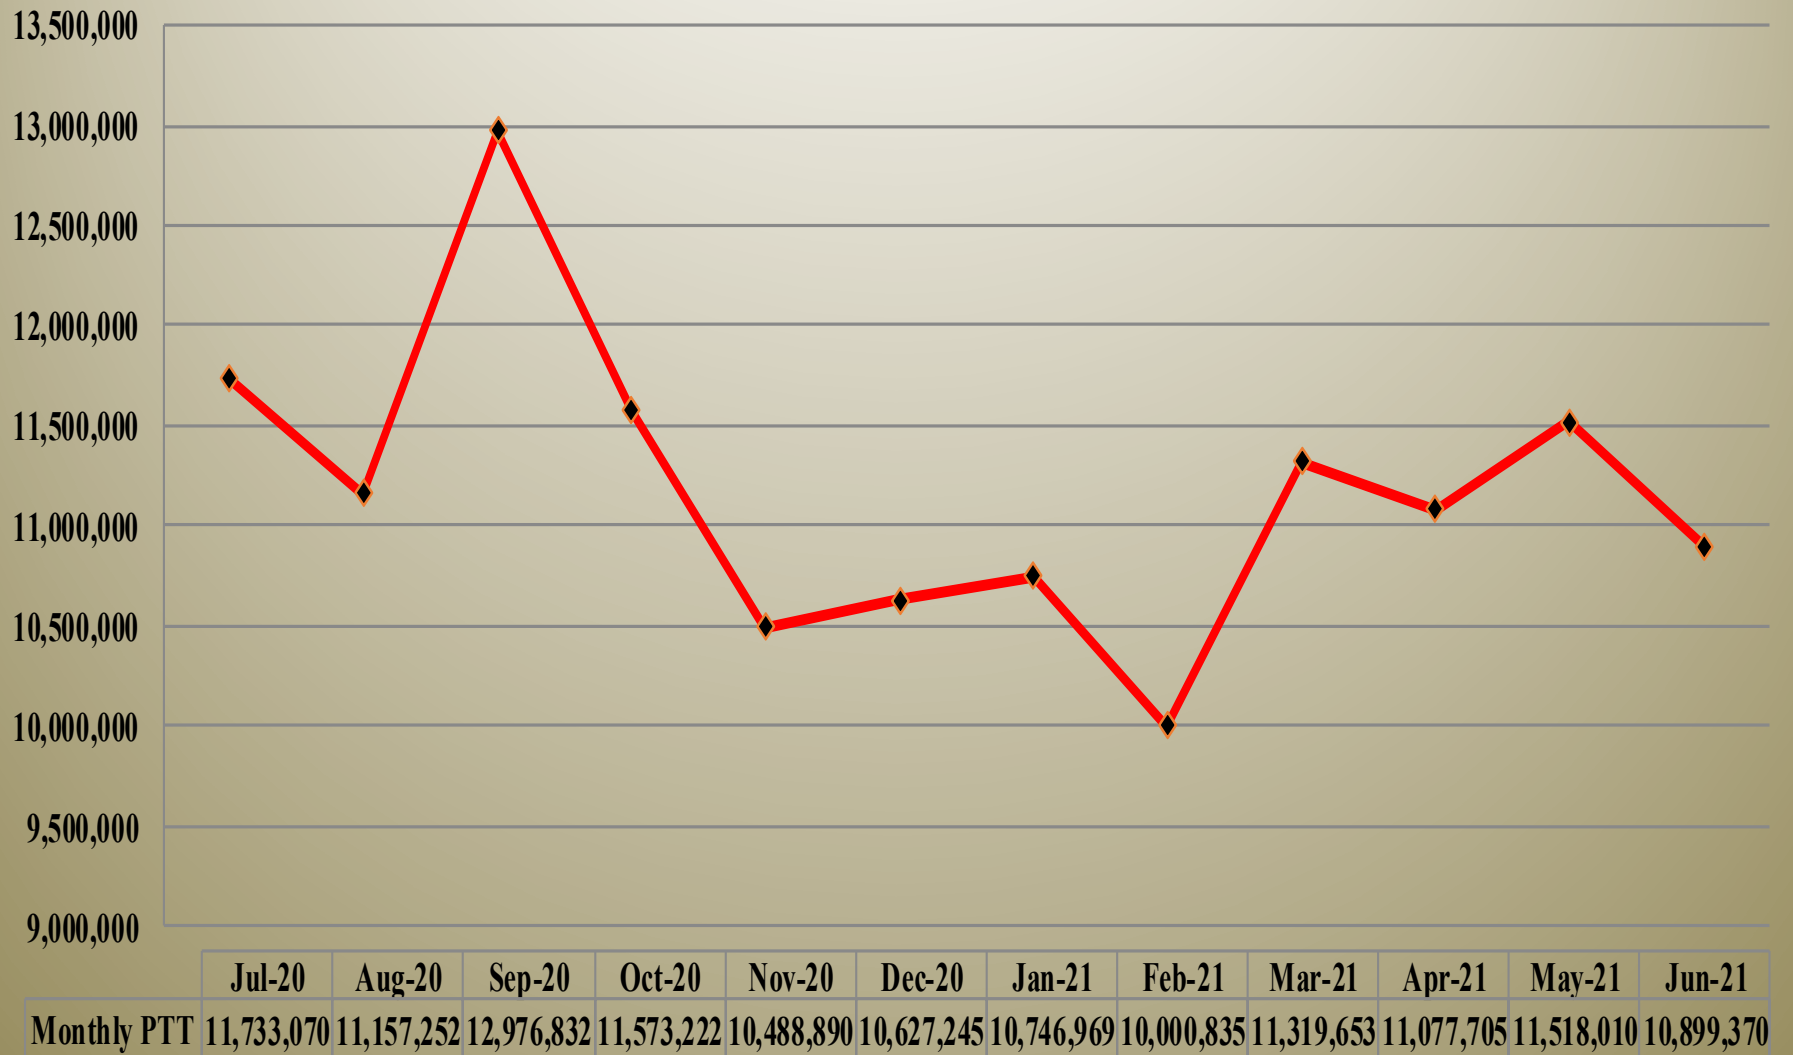

CHANNEL SUMMARY

- Total Channels 1299
 - 1248 Channels on 142 Sites
 - 51 Channels on 6 Mobile Sites

SYSTEM STATISTICS

SUBSCRIBERS

PUSH TO TALK

PUSH TO TALK PER DAY

BUSIES

Top Sites Voice Busy

Total Downtime is 2082 Hours

SITE OUTAGE DATA

What were the Issues?

SYSTEM STATISTICS

Percentage of All Sites IN WIDE AREA operations

SUBSCRIBER STATISTICS

SUBSCRIBER STATISTICS

Security Groups