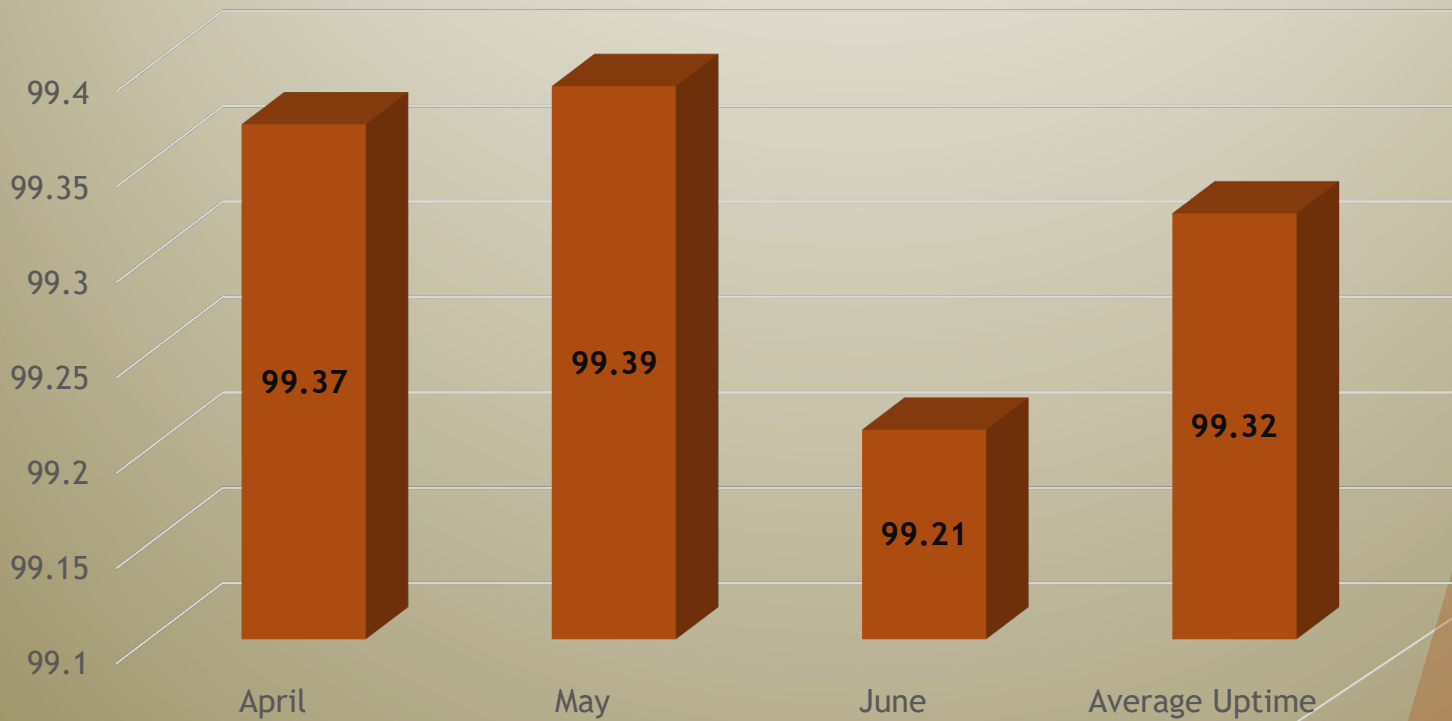

Total Downtime is 2082 Hours

SITE OUTAGE DATA

What were the Issues?

SYSTEM STATISTICS

Percentage of All Sites IN WIDE AREA operations

SUBSCRIBER STATISTICS

SUBSCRIBER STATISTICS

Security Groups