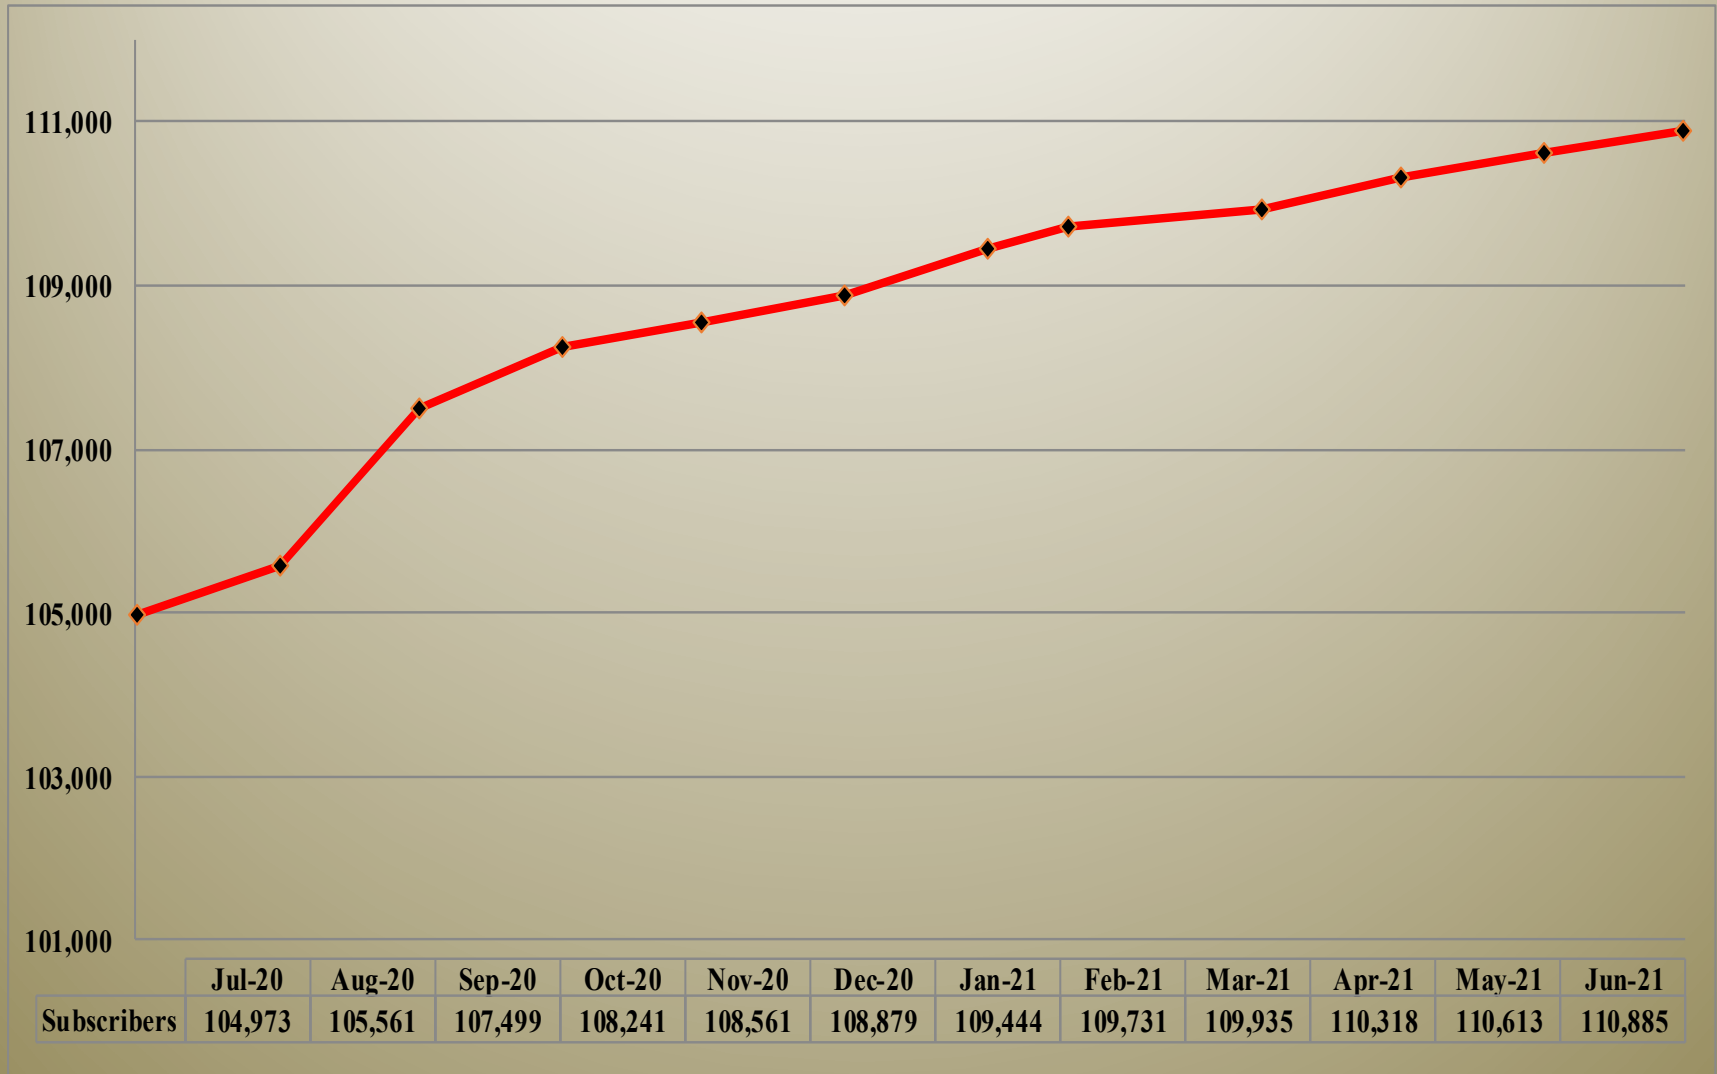

CHANNEL SUMMARY

- Total Channels 1299
 - 1248 Channels on 142 Sites
 - 51 Channels on 6 Mobile Sites

SYSTEM STATISTICS

SUBSCRIBERS

PUSH TO TALK

PUSH TO TALK PER DAY

BUSIES

Top Sites Voice Busy

Total Downtime is 2082 Hours

SITE OUTAGE DATA

What were the Issues?

SYSTEM STATISTICS

Percentage of All Sites IN WIDE AREA operations

SUBSCRIBER STATISTICS

SUBSCRIBER STATISTICS

Security Groups