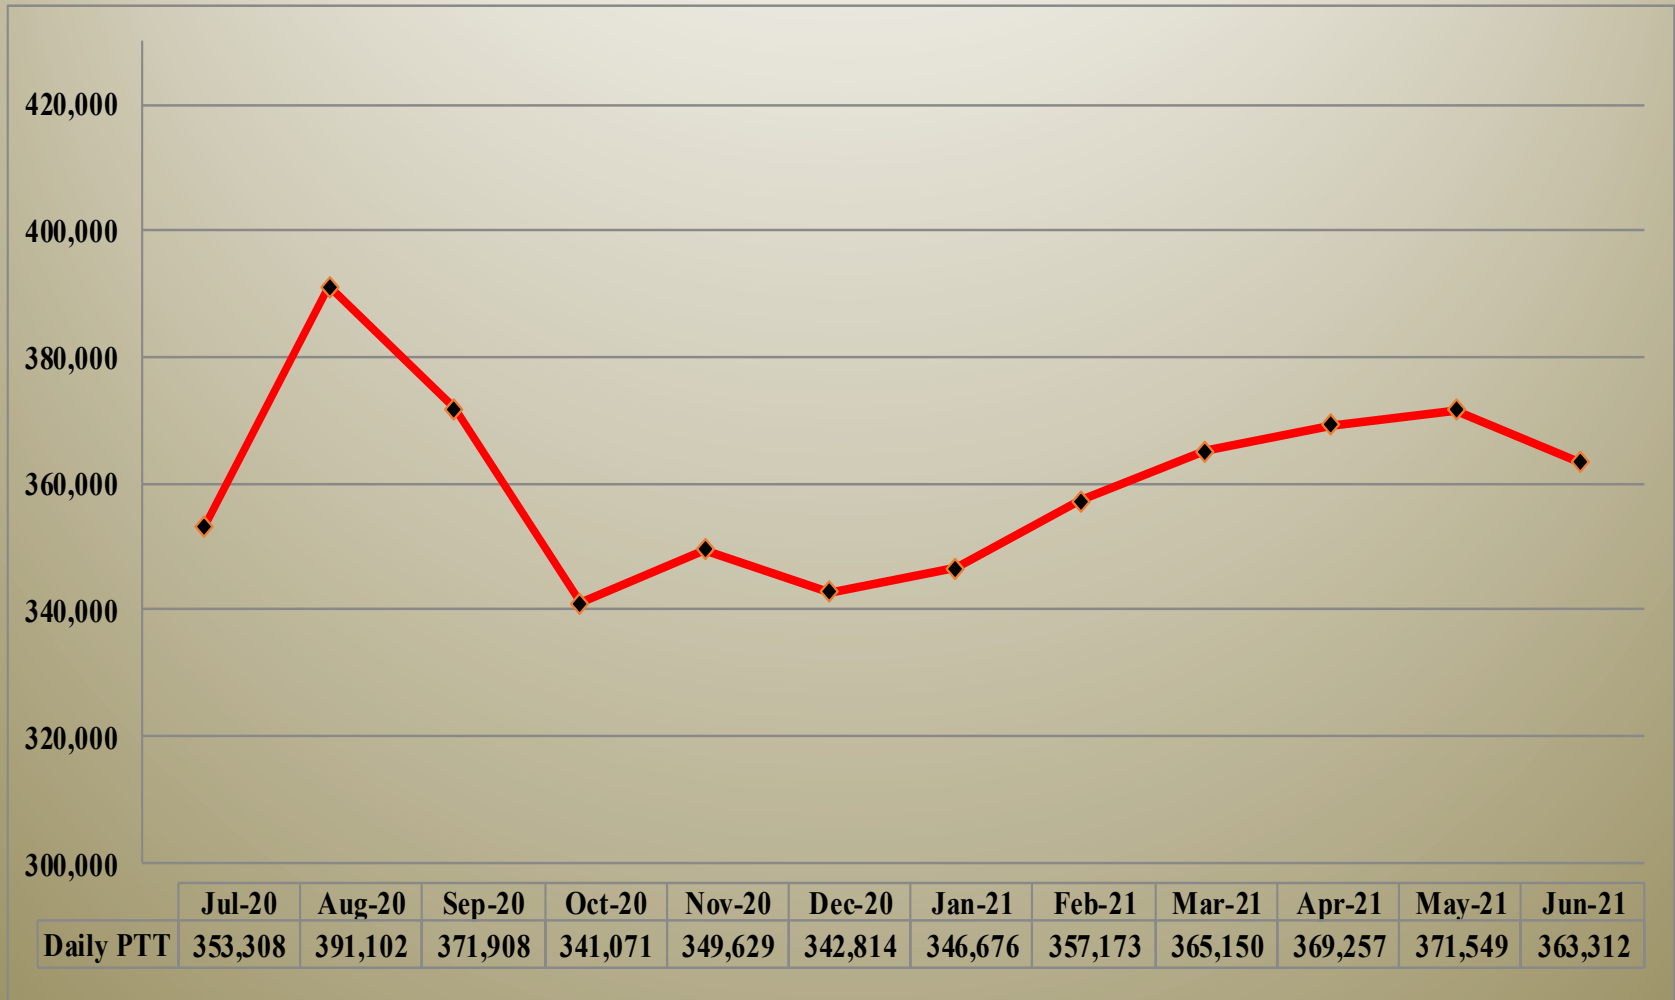

CHANNEL SUMMARY

- Total Channels 1299
 - 1248 Channels on 142 Sites
 - 51 Channels on 6 Mobile Sites

SYSTEM STATISTICS

SUBSCRIBERS

PUSH TO TALK

PUSH TO TALK PER DAY

BUSIES

Top Sites Voice Busy

Total Downtime is 2082 Hours

SITE OUTAGE DATA

What were the Issues?

SYSTEM STATISTICS

Percentage of All Sites IN WIDE AREA operations

SUBSCRIBER STATISTICS

SUBSCRIBER STATISTICS

Security Groups