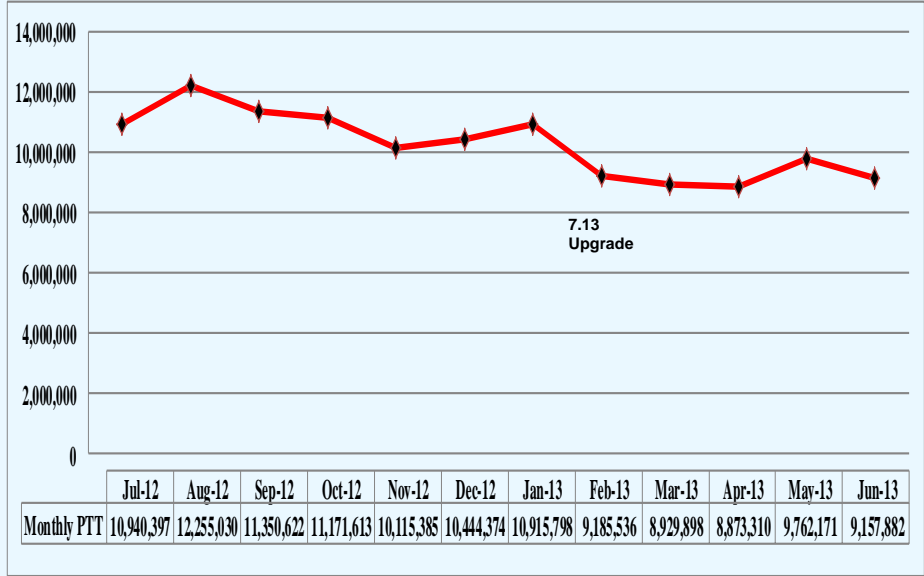

PUSH TO TALK