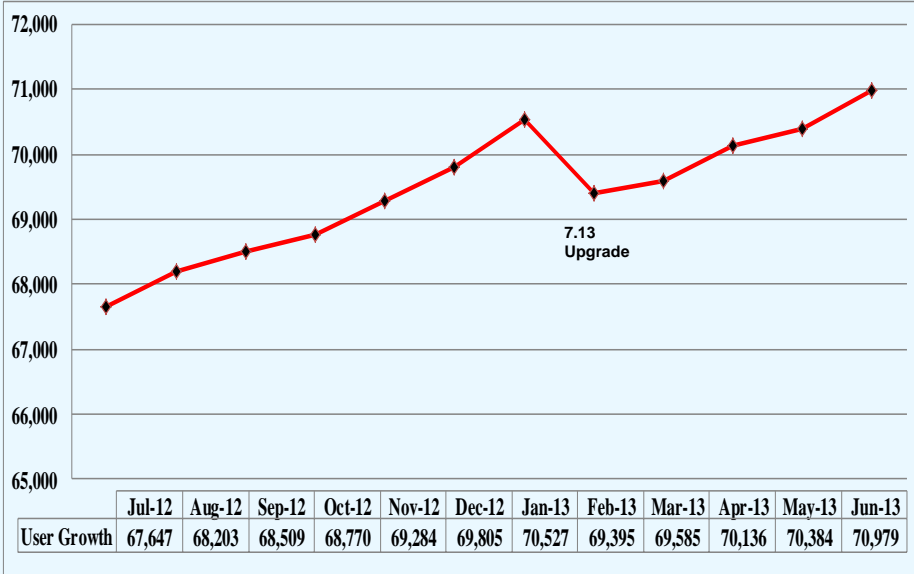

SYSTEM STATISTICS

SUBSCRIBERS