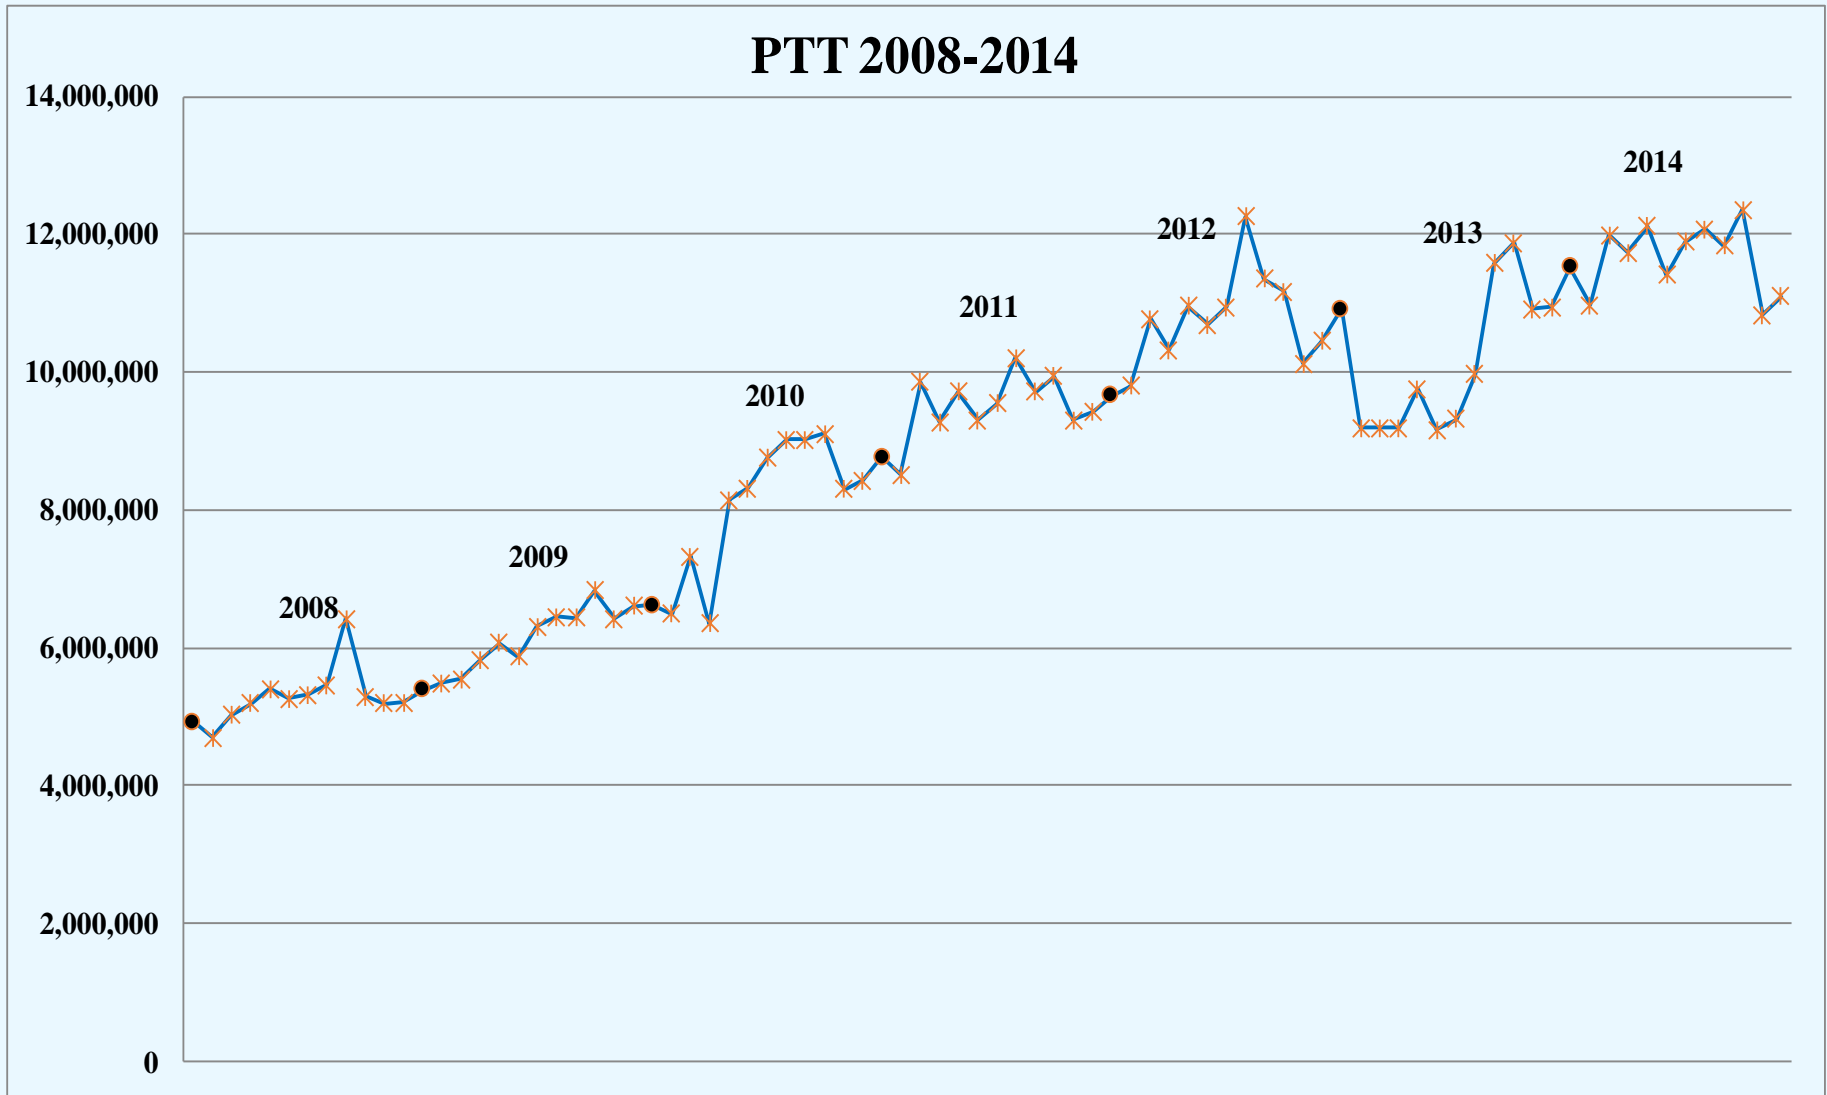

SUBSCRIBERS 2008 TO 2014

PUSH TO TALK

	Jan-14	Feb-14	Mar-14	Apr-14	May-14	Jun-14	Jul-14	Aug-14	Sep-14	Oct-14	Nov-14	Dec-14
Monthly PTT	11,525,274	10,968,327	11,992,726	11,735,207	12,112,156	11,408,777	11,889,278	12,067,494	11,833,488	12,347,845	10,828,211	11,093,999

PUSH TO TALK PER DAY

	Jan-14	Feb-14	Mar-14	Apr-14	May-14	Jun-14	Jul-14	Aug-14	Sep-14	Oct-14	Nov-14	Dec-14
Daily PTT	371783	391725	386862	391174	391715	380293	383525	389274	396116	398318	360940	357871

PUSH TO TALK 2008 TO 2014

BUSIES

	Jan-14	Feb-14	Mar-14	Apr-14	May-14	Jun-14	Jul-14	Aug-14	Sep-14	Oct-14	Nov-14	Dec-14
Busies	396	339	324	191	52	66	46	23	35	231	12	10

TOP SITE – VOICE BUSY

➤ **DECEMBER 1 TO DECEMBER 31**

1. NO SITES WITH OVER 10 BUSIES