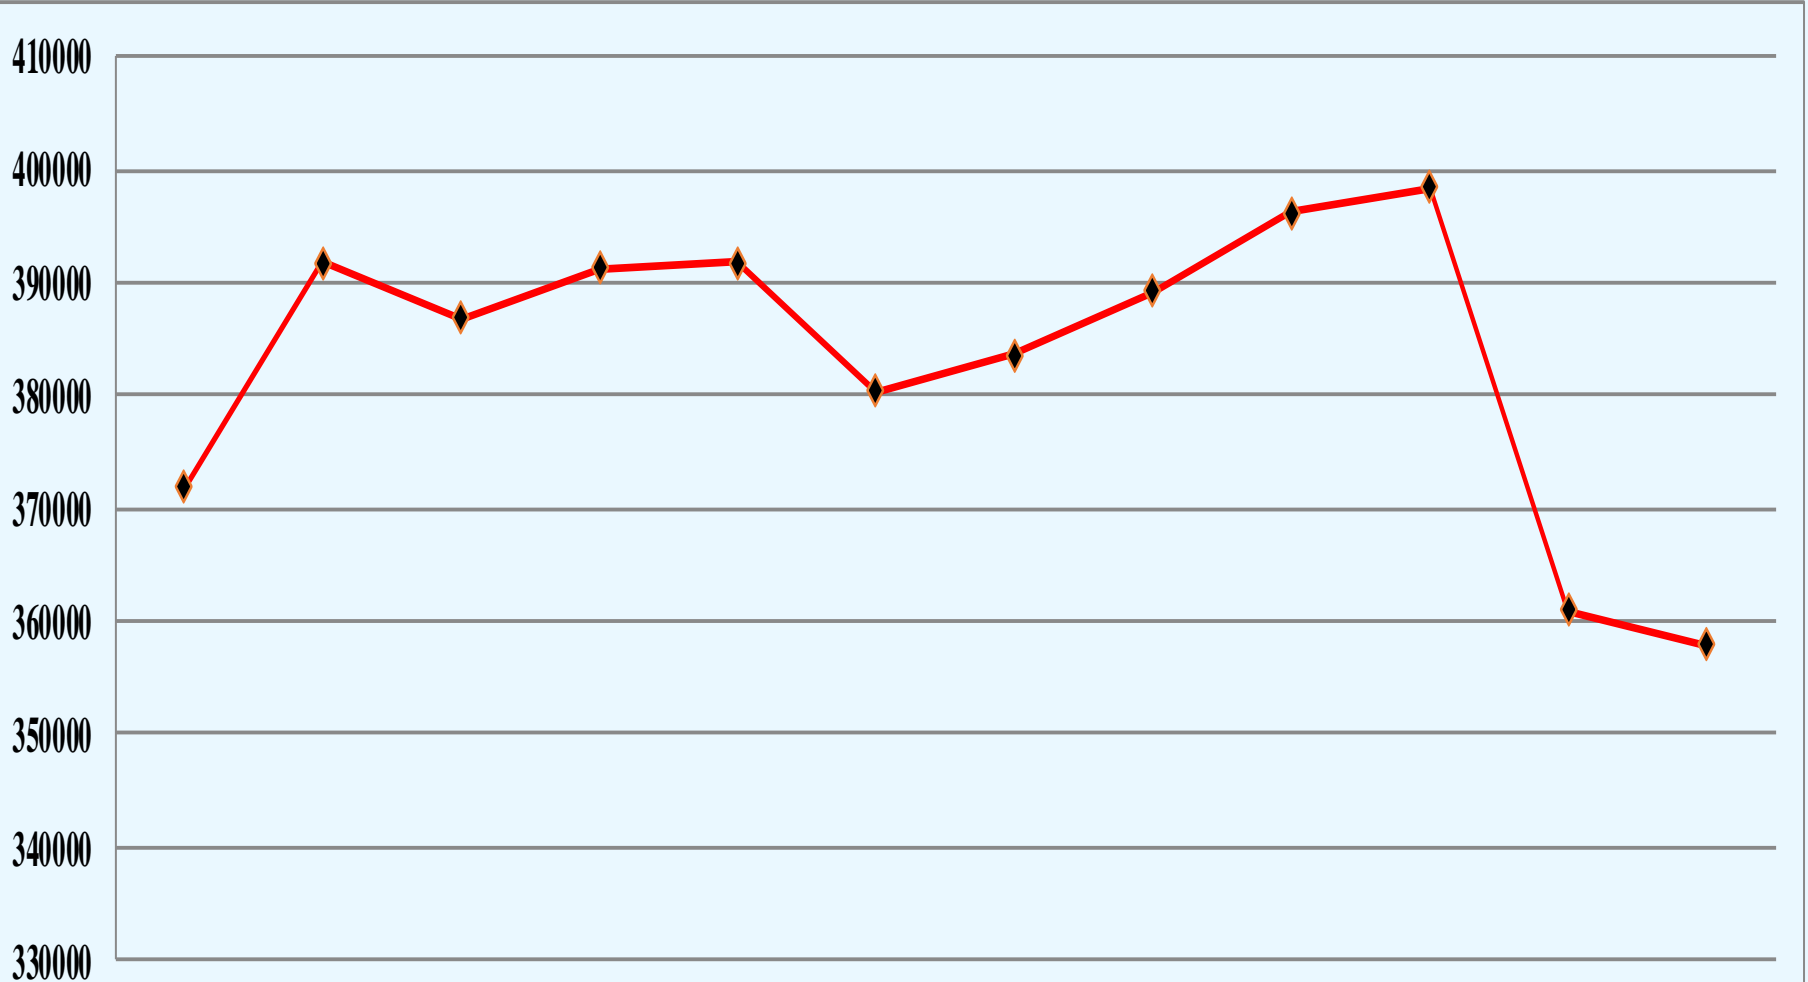

SUBSCRIBERS 2008 TO 2014

PUSH TO TALK

	Jan-14	Feb-14	Mar-14	Apr-14	May-14	Jun-14	Jul-14	Aug-14	Sep-14	Oct-14	Nov-14	Dec-14
Monthly PTT	11,525,274	10,968,327	11,992,726	11,735,207	12,112,156	11,408,777	11,889,278	12,067,494	11,833,488	12,347,845	10,828,211	11,093,999

PUSH TO TALK PER DAY

	Jan-14	Feb-14	Mar-14	Apr-14	May-14	Jun-14	Jul-14	Aug-14	Sep-14	Oct-14	Nov-14	Dec-14
Daily PTT	371783	391725	386862	391174	391715	380293	383525	389274	396116	398318	360940	357871

PUSH TO TALK 2008 TO 2014

BUSIES

	Jan-14	Feb-14	Mar-14	Apr-14	May-14	Jun-14	Jul-14	Aug-14	Sep-14	Oct-14	Nov-14	Dec-14
Busies	396	339	324	191	52	66	46	23	35	231	12	10

TOP SITE – VOICE BUSY

➤ **DECEMBER 1 TO DECEMBER 31**

1. NO SITES WITH OVER 10 BUSIES