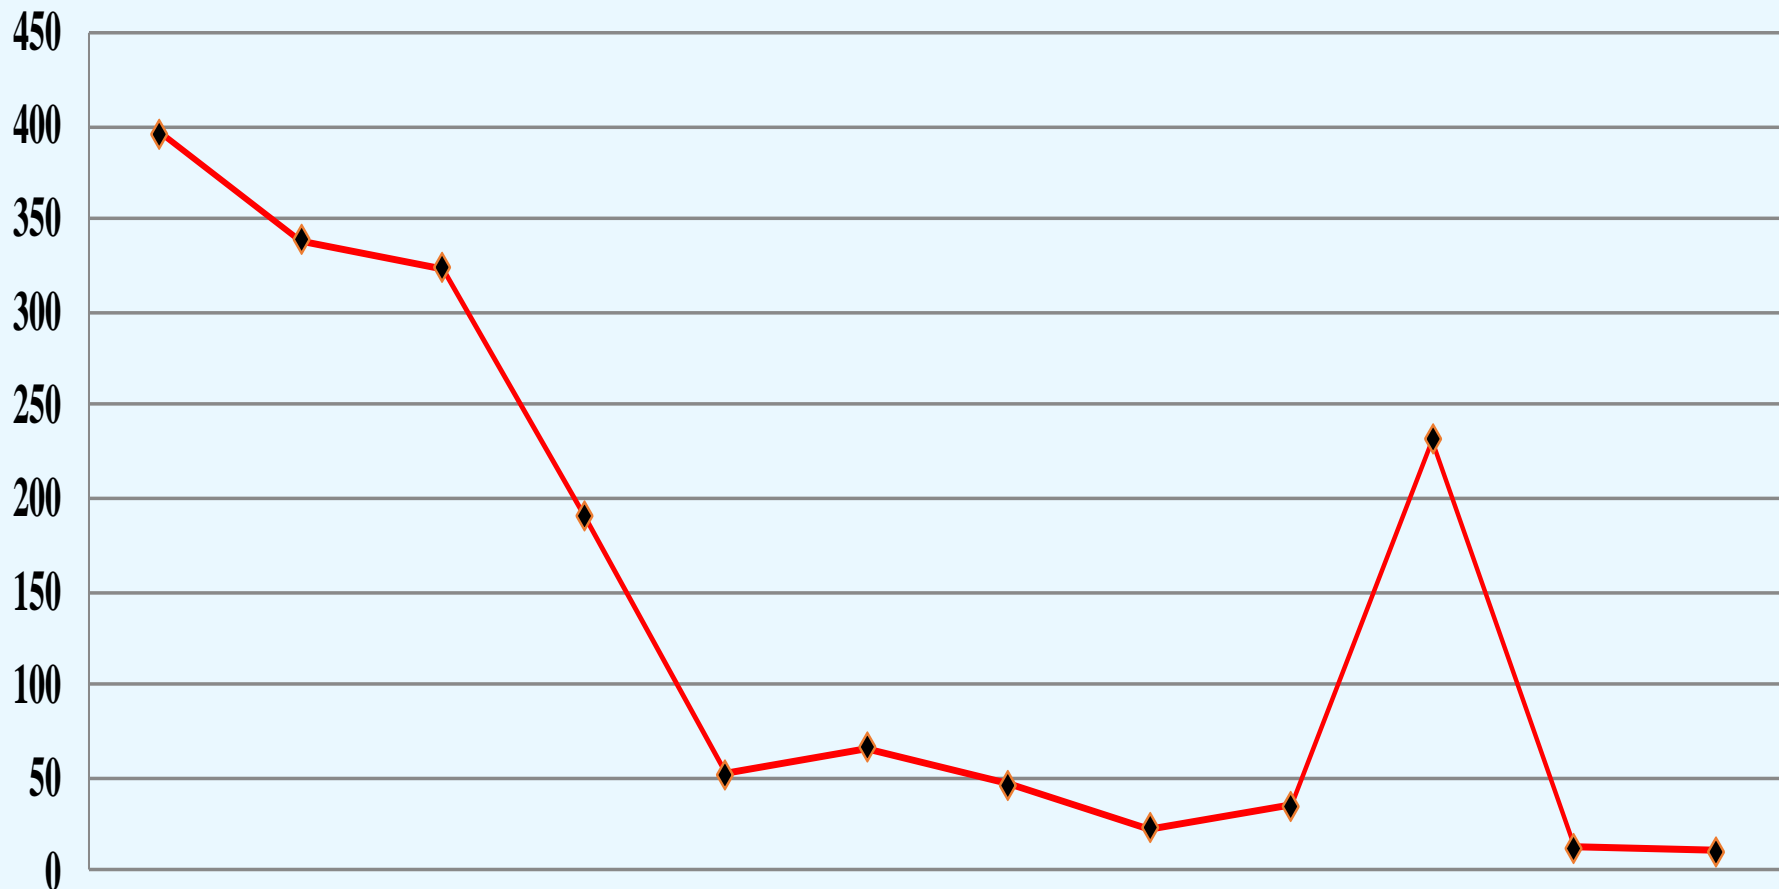

SUBSCRIBERS 2008 TO 2014

PUSH TO TALK

	Jan-14	Feb-14	Mar-14	Apr-14	May-14	Jun-14	Jul-14	Aug-14	Sep-14	Oct-14	Nov-14	Dec-14
Monthly PTT	11,525,274	10,968,327	11,992,726	11,735,207	12,112,156	11,408,777	11,889,278	12,067,494	11,833,488	12,347,845	10,828,211	11,093,999

PUSH TO TALK PER DAY

	Jan-14	Feb-14	Mar-14	Apr-14	May-14	Jun-14	Jul-14	Aug-14	Sep-14	Oct-14	Nov-14	Dec-14
Daily PTT	371783	391725	386862	391174	391715	380293	383525	389274	396116	398318	360940	357871

PUSH TO TALK 2008 TO 2014

BUSIES

	Jan-14	Feb-14	Mar-14	Apr-14	May-14	Jun-14	Jul-14	Aug-14	Sep-14	Oct-14	Nov-14	Dec-14
Busies	396	339	324	191	52	66	46	23	35	231	12	10

TOP SITE – VOICE BUSY

➤ **DECEMBER 1 TO DECEMBER 31**

1. NO SITES WITH OVER 10 BUSIES