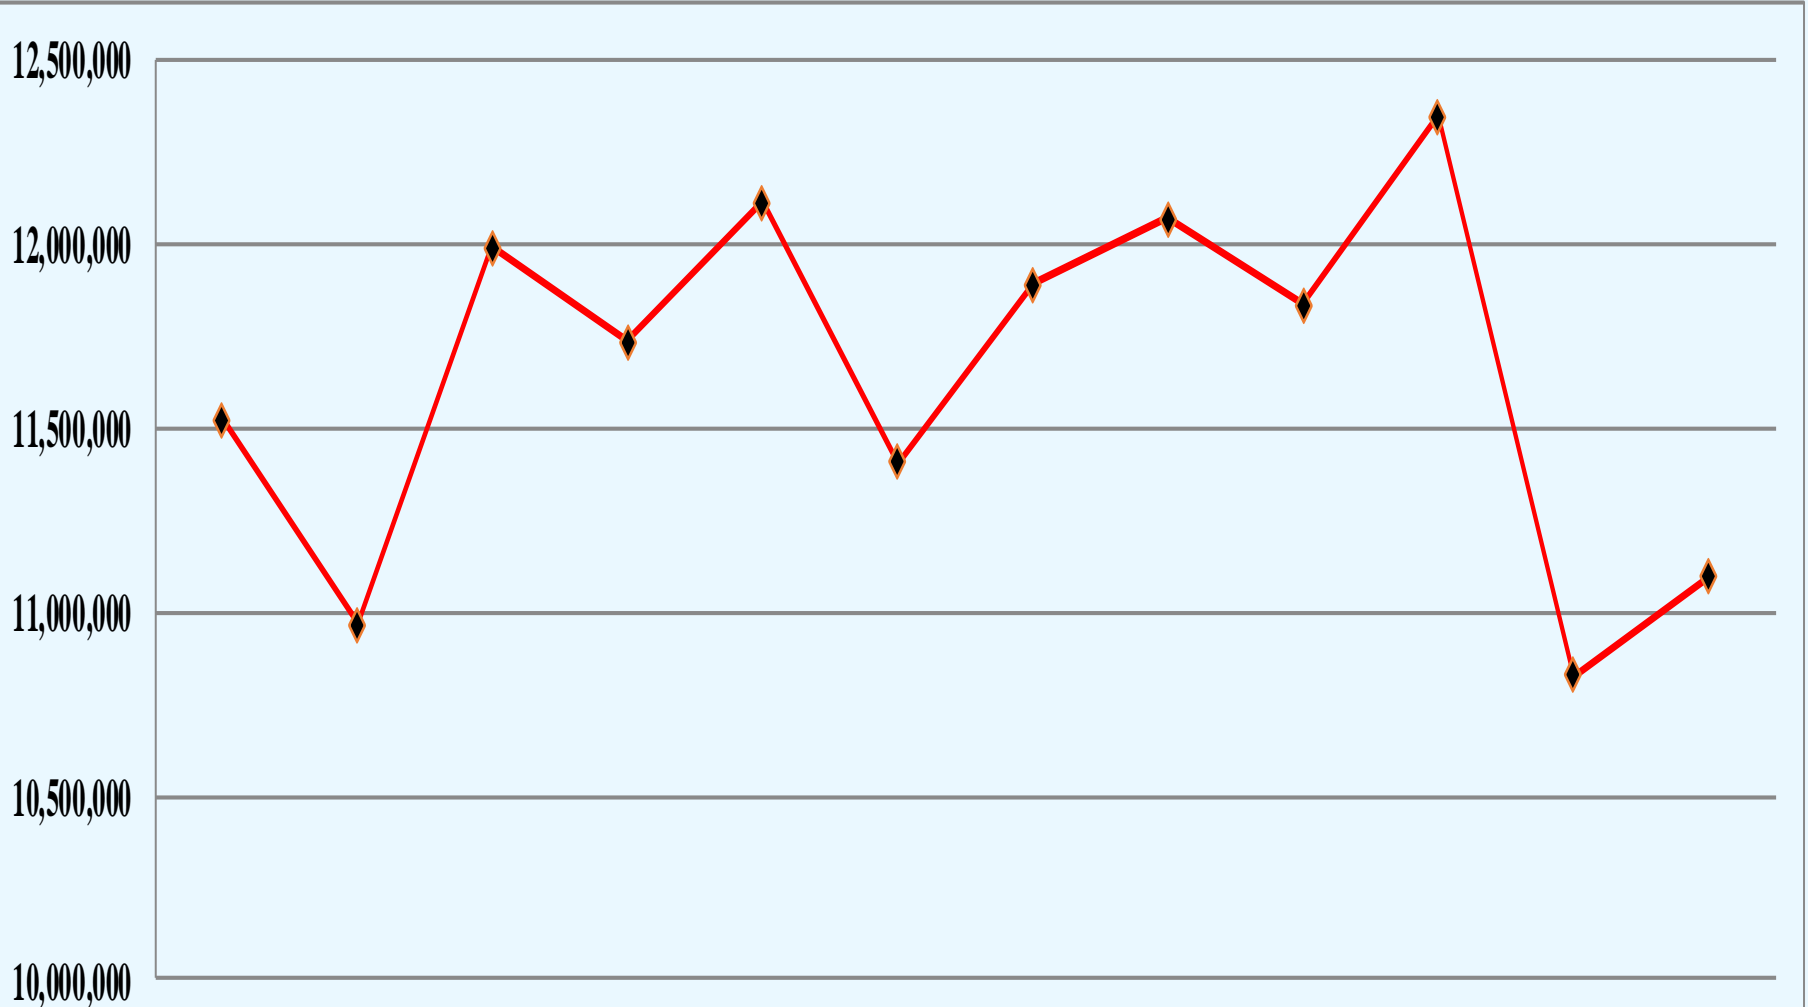

CHANNEL SUMMARY

- Total Channels (126 Tower Sites and 6 Mobile Sites) – 1197
 - 1158 Channels on 126 Sites
 - 39 Channels on 6 Mobile Sites

SYSTEM STATISTICS

SUBSCRIBERS

	Jan-14	Feb-14	Mar-14	Apr-14	May-14	Jun-14	Jul-14	Aug-14	Sep-14	Oct-14	Nov-14	Dec-14
Subscribers	74,123	74,279	74,285	74,295	74,816	75,182	75,543	75,788	75,984	76,232	76,469	76,805

SUBSCRIBERS 2008 TO 2014

PUSH TO TALK

	Jan-14	Feb-14	Mar-14	Apr-14	May-14	Jun-14	Jul-14	Aug-14	Sep-14	Oct-14	Nov-14	Dec-14
Monthly PTT	11,525,274	10,968,327	11,992,726	11,735,207	12,112,156	11,408,777	11,889,278	12,067,494	11,833,488	12,347,845	10,828,211	11,093,999

PUSH TO TALK PER DAY

	Jan-14	Feb-14	Mar-14	Apr-14	May-14	Jun-14	Jul-14	Aug-14	Sep-14	Oct-14	Nov-14	Dec-14
Daily PTT	371783	391725	386862	391174	391715	380293	383525	389274	396116	398318	360940	357871

PUSH TO TALK 2008 TO 2014