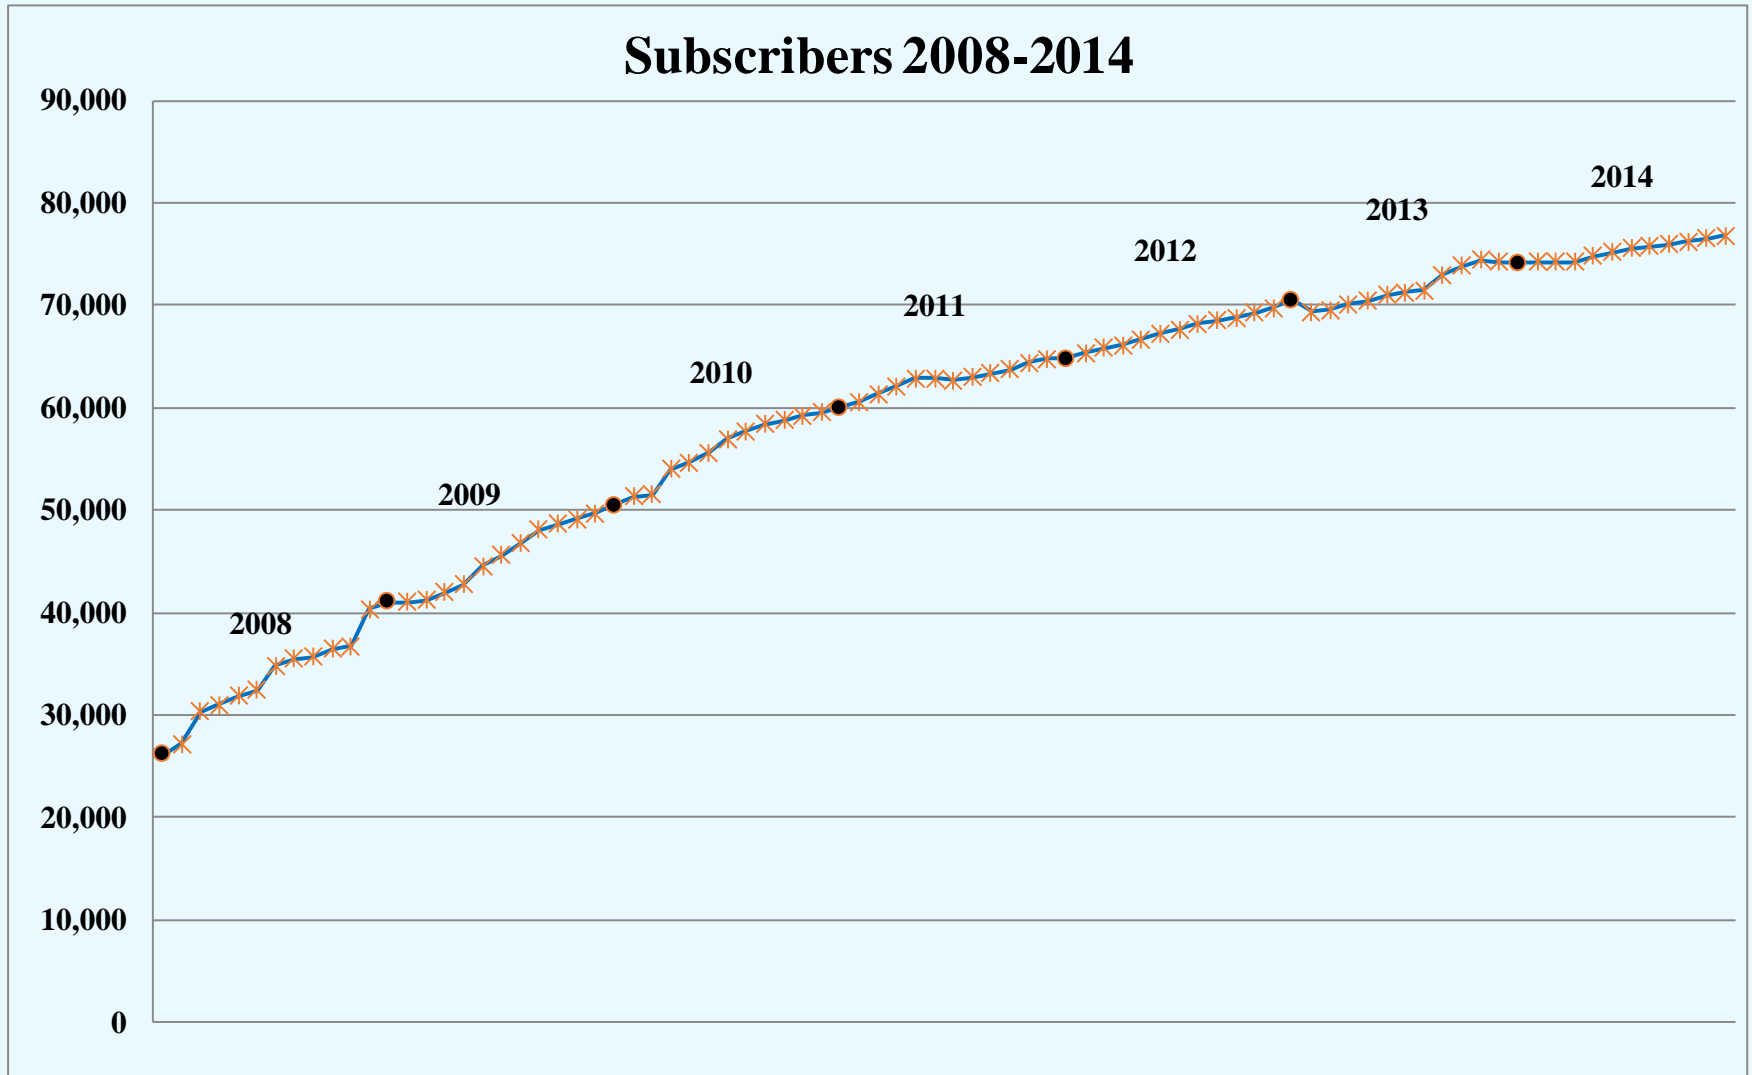

CHANNEL SUMMARY

- Total Channels (126 Tower Sites and 6 Mobile Sites) – 1197
 - 1158 Channels on 126 Sites
 - 39 Channels on 6 Mobile Sites

SYSTEM STATISTICS

SUBSCRIBERS

	Jan-14	Feb-14	Mar-14	Apr-14	May-14	Jun-14	Jul-14	Aug-14	Sep-14	Oct-14	Nov-14	Dec-14
Subscribers	74,123	74,279	74,285	74,295	74,816	75,182	75,543	75,788	75,984	76,232	76,469	76,805

SUBSCRIBERS 2008 TO 2014

PUSH TO TALK

	Jan-14	Feb-14	Mar-14	Apr-14	May-14	Jun-14	Jul-14	Aug-14	Sep-14	Oct-14	Nov-14	Dec-14
Monthly PTT	11,525,274	10,968,327	11,992,726	11,735,207	12,112,156	11,408,777	11,889,278	12,067,494	11,833,488	12,347,845	10,828,211	11,093,999

PUSH TO TALK PER DAY

	Jan-14	Feb-14	Mar-14	Apr-14	May-14	Jun-14	Jul-14	Aug-14	Sep-14	Oct-14	Nov-14	Dec-14
Daily PTT	371783	391725	386862	391174	391715	380293	383525	389274	396116	398318	360940	357871

PUSH TO TALK 2008 TO 2014