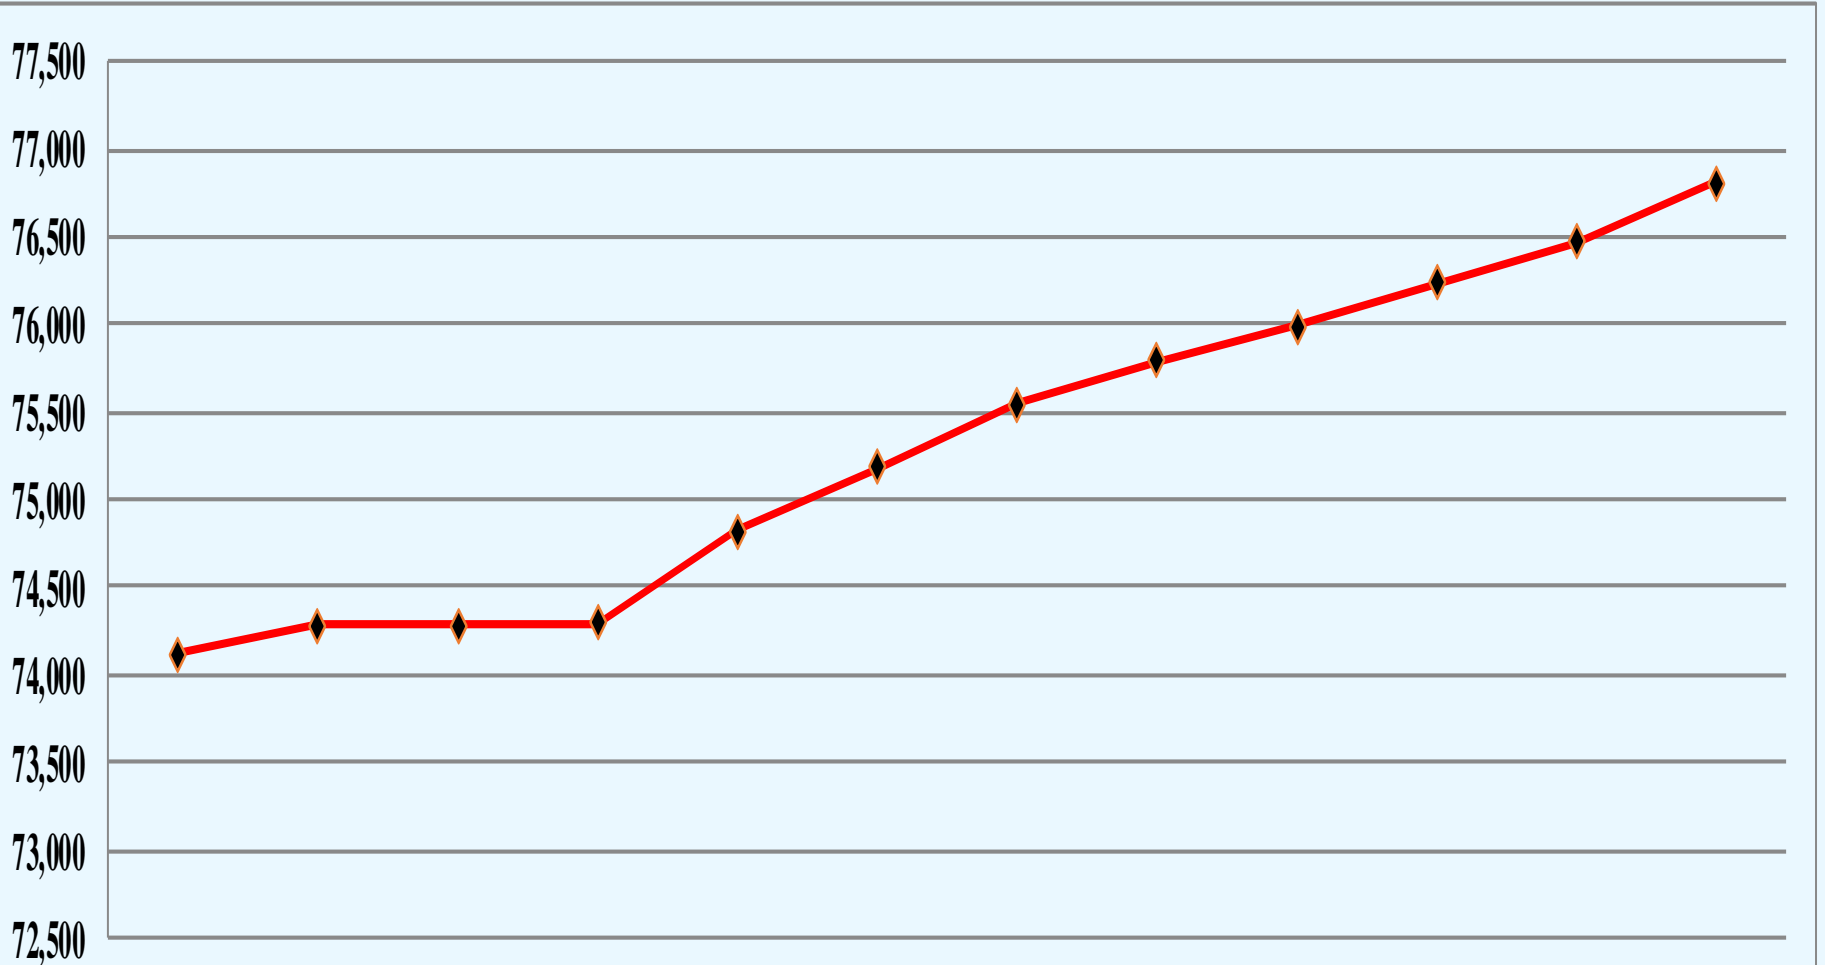

SUBSCRIBERS

	Jan-14	Feb-14	Mar-14	Apr-14	May-14	Jun-14	Jul-14	Aug-14	Sep-14	Oct-14	Nov-14	Dec-14
Subscribers	74,123	74,279	74,285	74,295	74,816	75,182	75,543	75,788	75,984	76,232	76,469	76,805