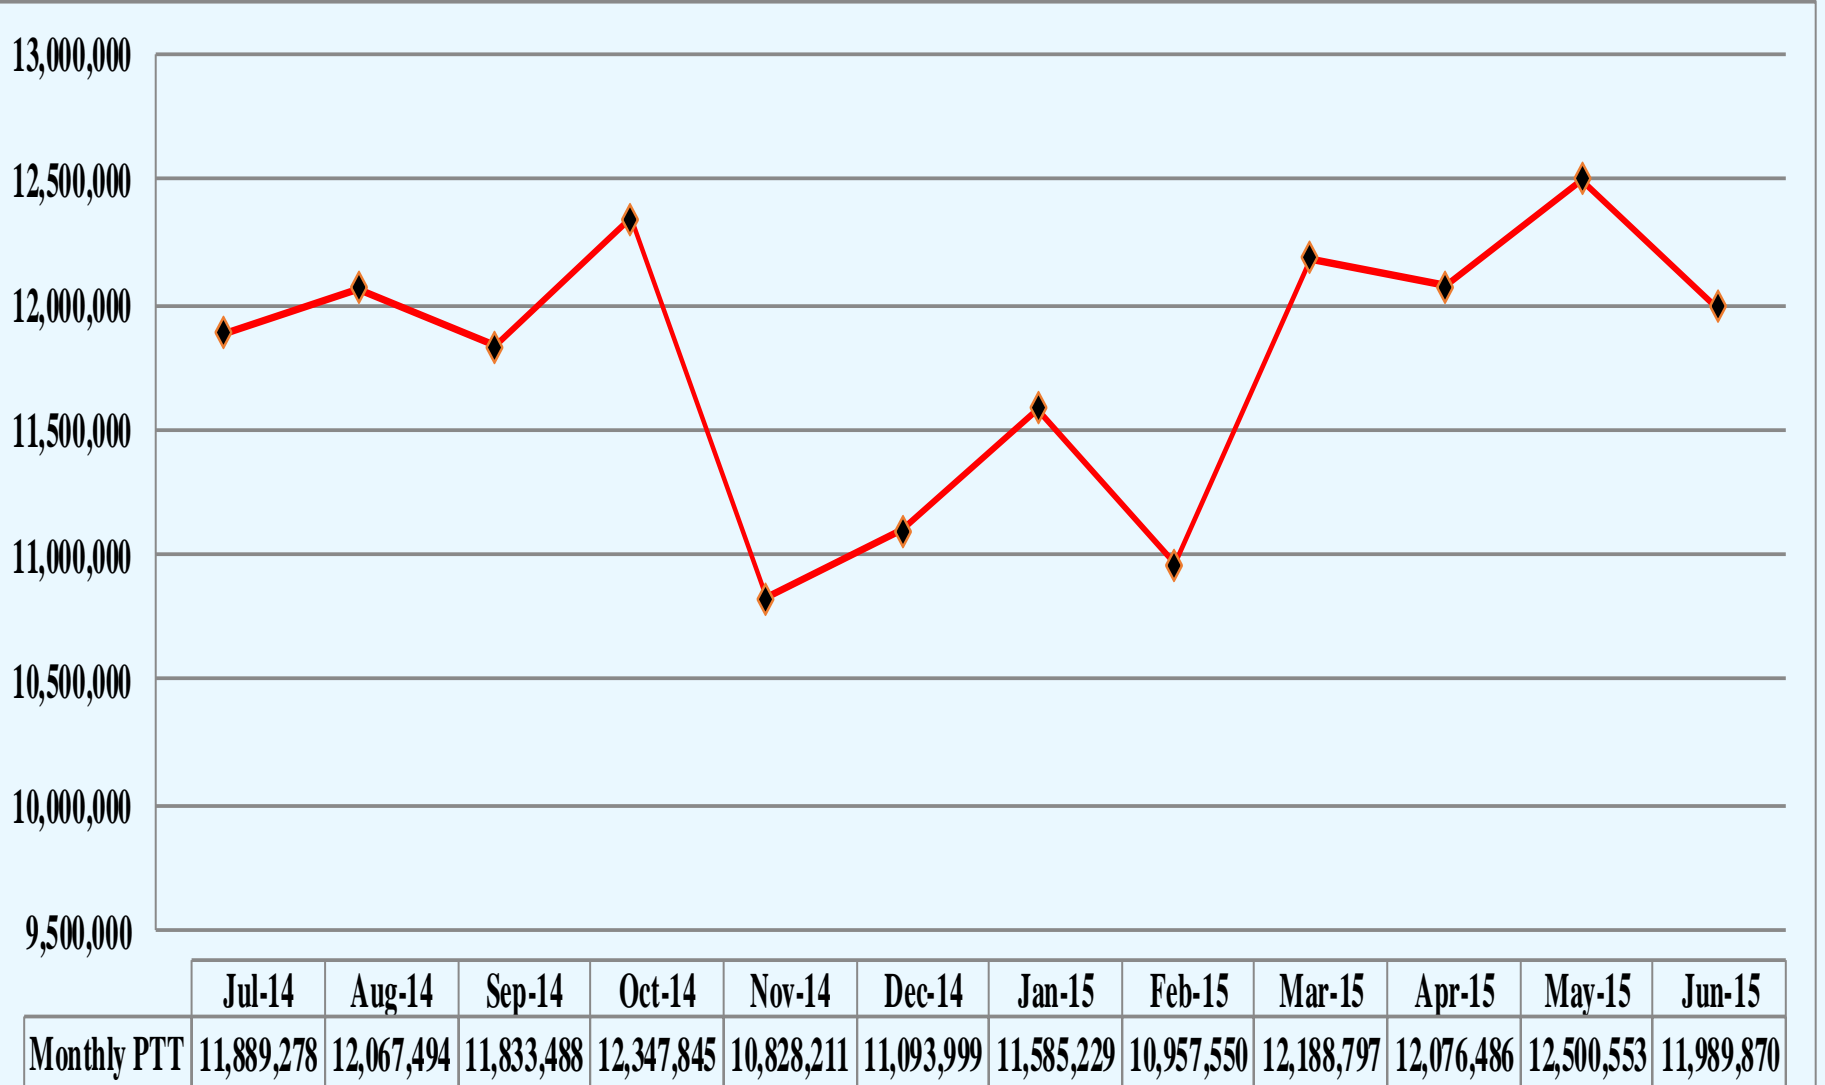

PUSH TO TALK