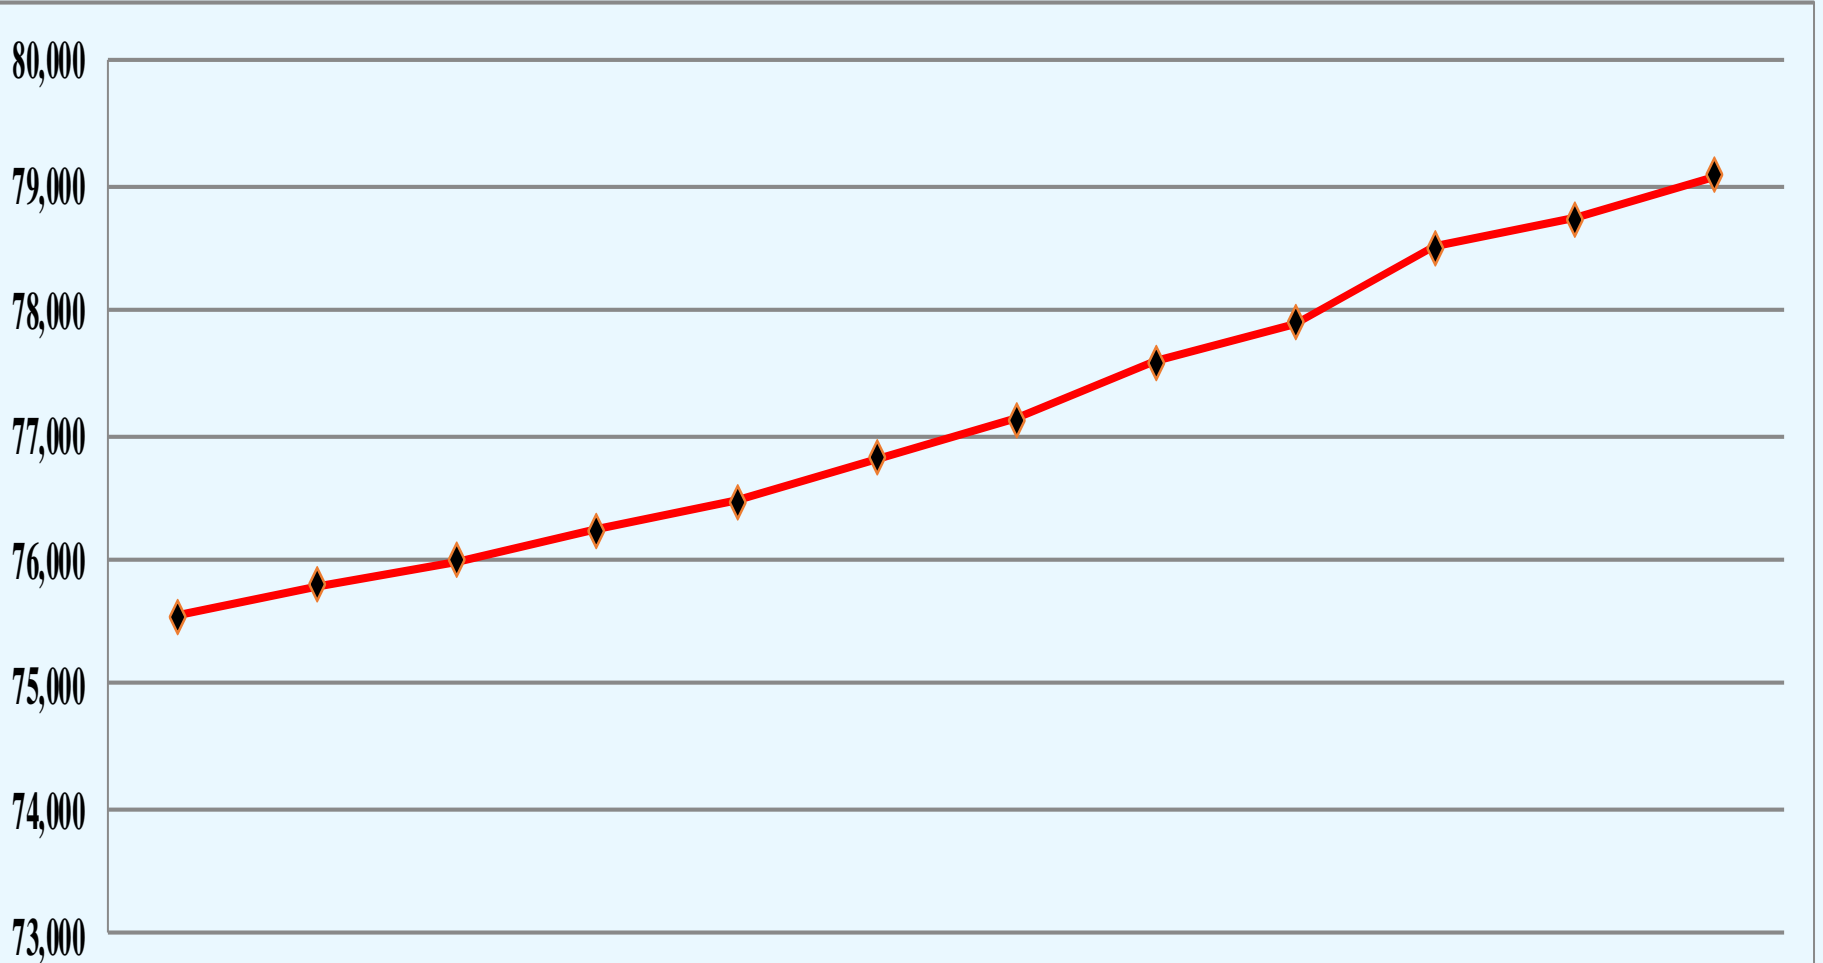

SUBSCRIBERS

	Jul-14	Aug-14	Sep-14	Oct-14	Nov-14	Dec-14	Jan-15	Feb-15	Mar-15	Apr-15	May-15	Jun-15
Subscribers	75,543	75,788	75,984	76,232	76,469	76,805	77,126	77,586	77,894	78,497	78,733	79,077