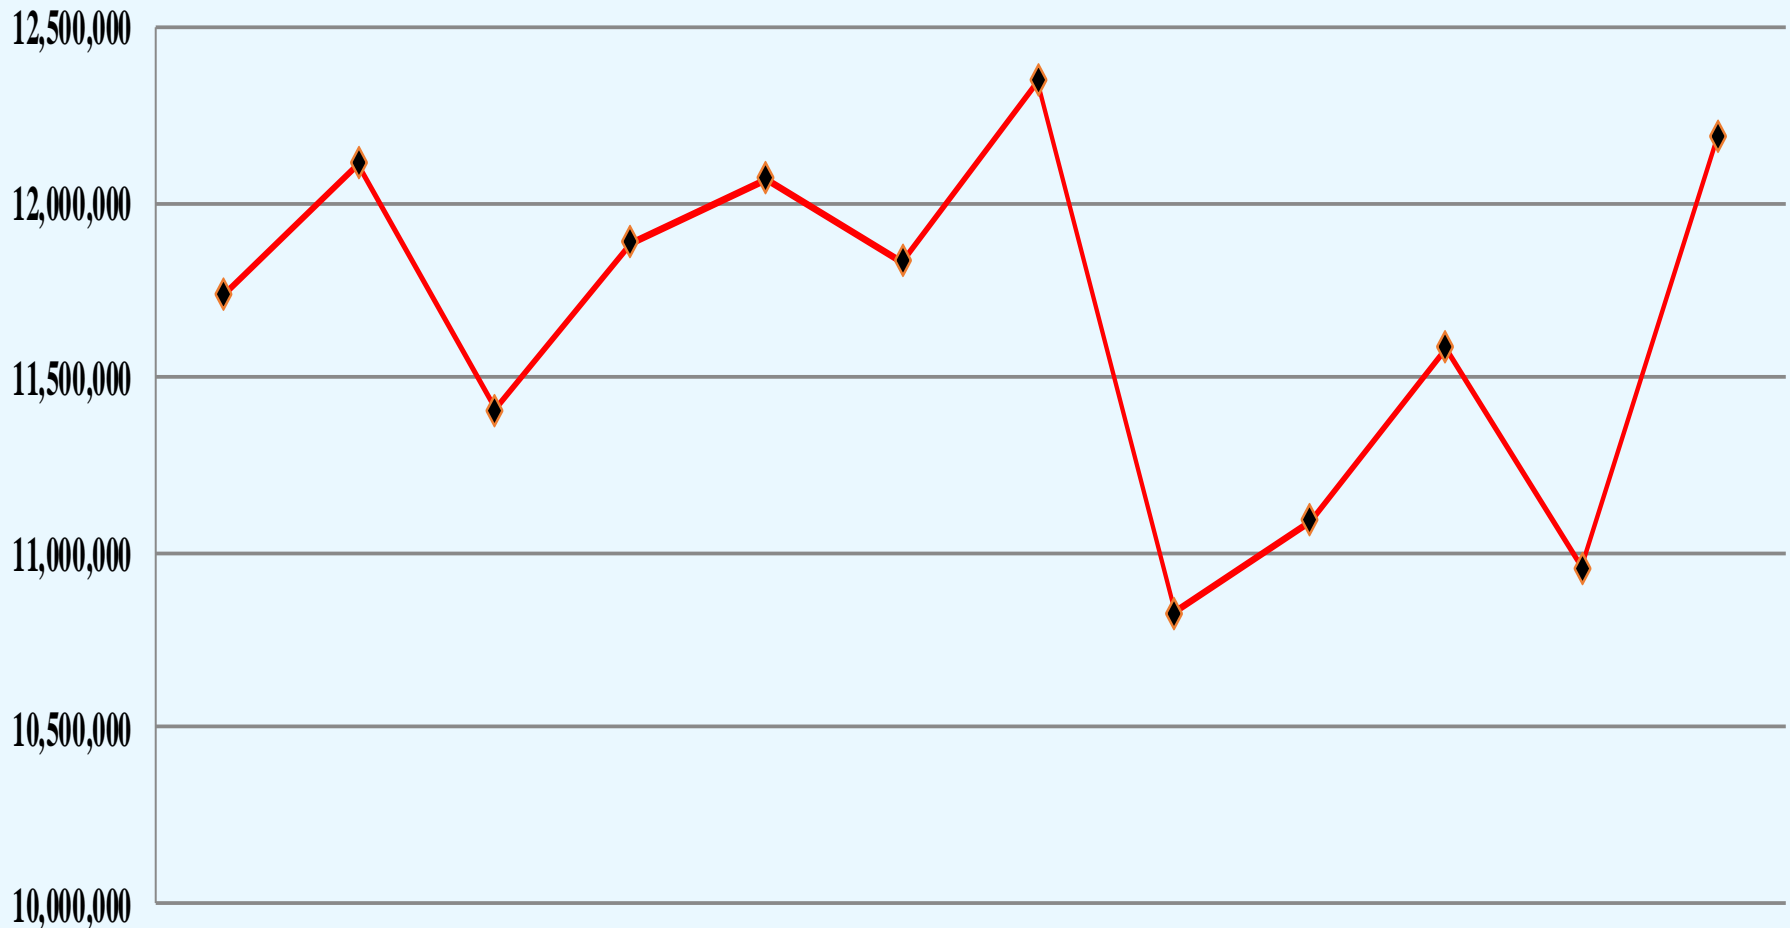

CHANNEL SUMMARY

- Total Channels (126 Tower Sites and 6 Mobile Sites) – 1200
 - 1161 Channels on 126 Sites
 - 39 Channels on 6 Mobile Sites

SYSTEM STATISTICS

SUBSCRIBERS

	Apr-14	May-14	Jun-14	Jul-14	Aug-14	Sep-14	Oct-14	Nov-14	Dec-14	Jan-15	Feb-15	Mar-15
Subscribers	74,295	74,816	75,182	75,543	75,788	75,984	76,232	76,469	76,805	77,126	77,586	77,894

PUSH TO TALK

	Apr-14	May-14	Jun-14	Jul-14	Aug-14	Sep-14	Oct-14	Nov-14	Dec-14	Jan-15	Feb-15	Mar-15
Monthly PTT	11,735,207	12,112,156	11,408,777	11,889,278	12,067,494	11,833,488	12,347,845	10,828,211	11,093,999	11,585,229	10,957,550	12,188,797