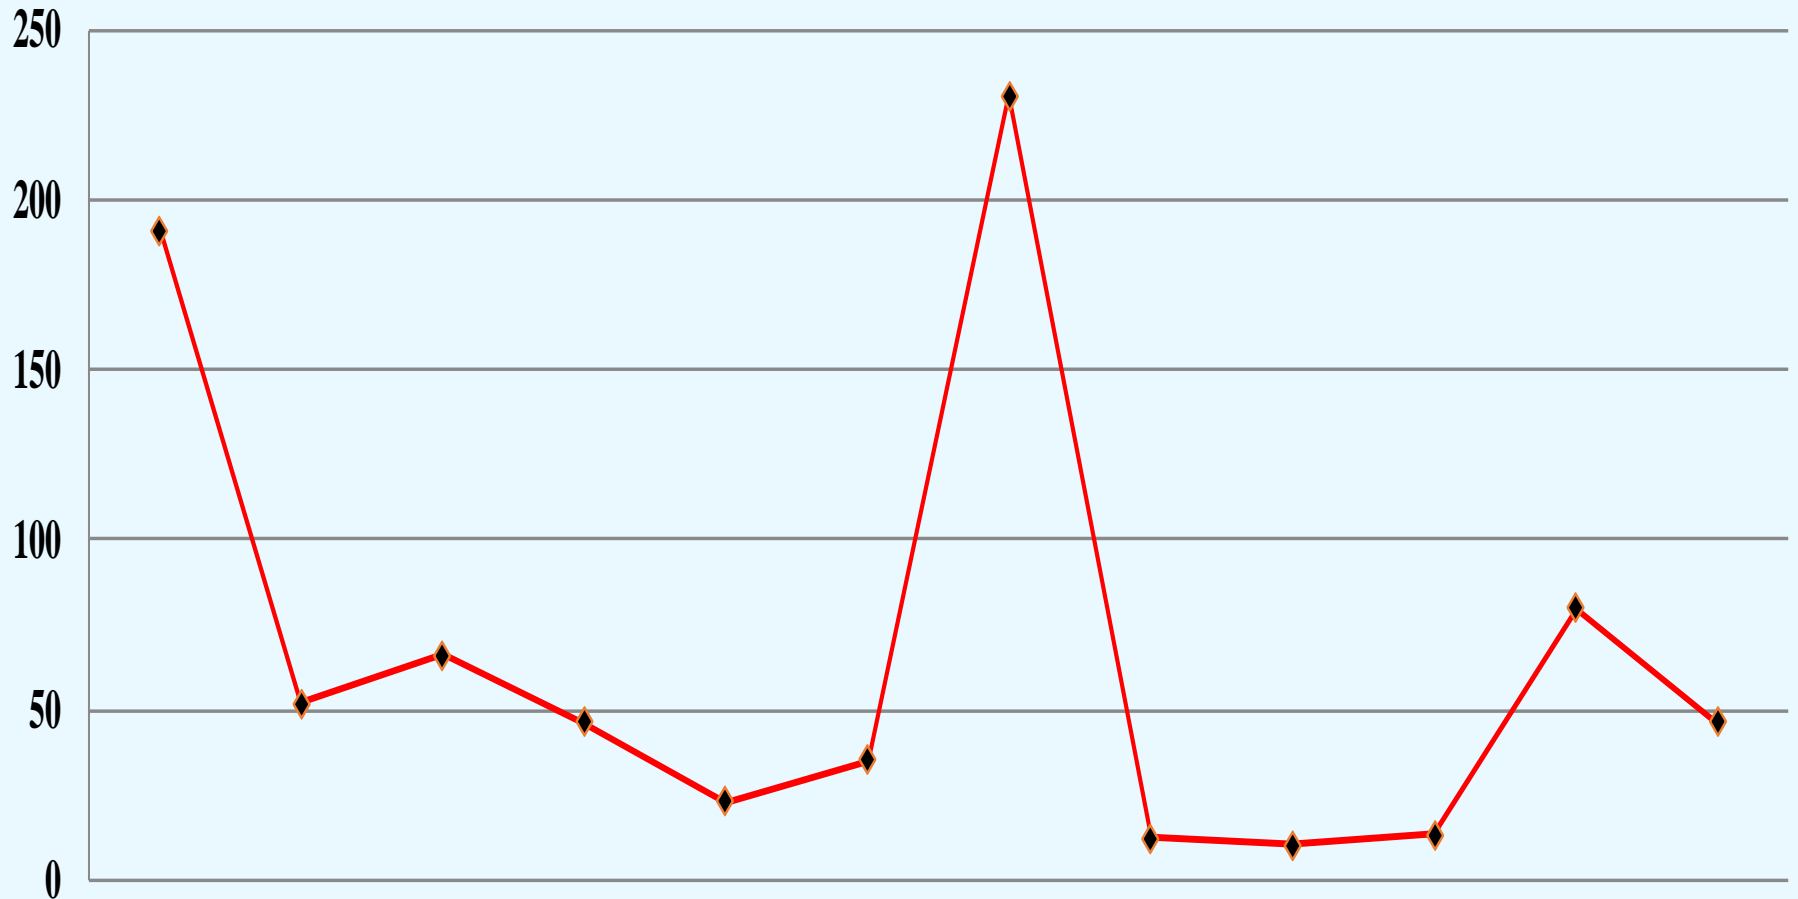

PUSH TO TALK

	Apr-14	May-14	Jun-14	Jul-14	Aug-14	Sep-14	Oct-14	Nov-14	Dec-14	Jan-15	Feb-15	Mar-15
Monthly PTT	11,735,207	12,112,156	11,408,777	11,889,278	12,067,494	11,833,488	12,347,845	10,828,211	11,093,999	11,585,229	10,957,550	12,188,797

PUSH TO TALK PER DAY

	Apr-14	May-14	Jun-14	Jul-14	Aug-14	Sep-14	Oct-14	Nov-14	Dec-14	Jan-15	Feb-15	Mar-15
Daily PTT	391174	391715	380293	383525	389274	396116	398318	360940	357871	373717	391341	393187

BUSIES