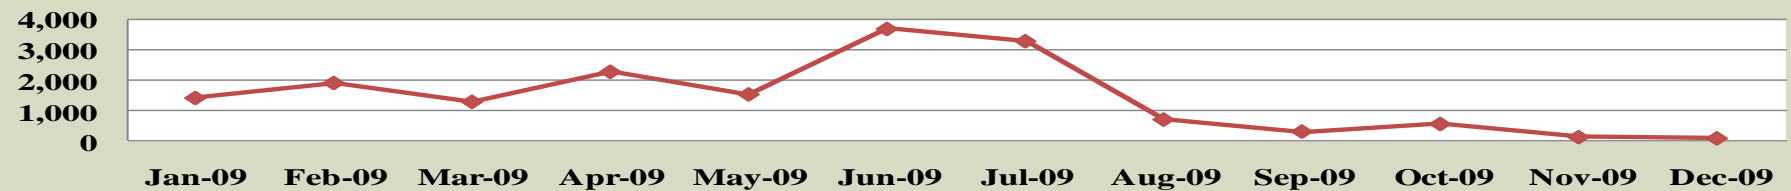

BUSIES

Average Busy <:02 Seconds

	Jan-09	Feb-09	Mar-09	Apr-09	May-09	Jun-09	Jul-09	Aug-09	Sep-09	Oct-09	Nov-09	Dec-09
Average Busy <:02 Seconds	1,428	1,923	1,302	2,291	1,546	3,703	3,300	718	323	571	138	98

SYSTEM PROGRESS

User Growth

Monthly PTT

Average Busy <:02 Seconds

TOP 6 SITES – VOICE BUSY

➤ DECEMBER 1 TO DECEMBER 31

1. JEANERETTE
2. BERWICK
3. HAMMOND
4. AIRPORT
5. JACKSON
6. ABBEVILLE

SUBSCRIBER STATISTICS