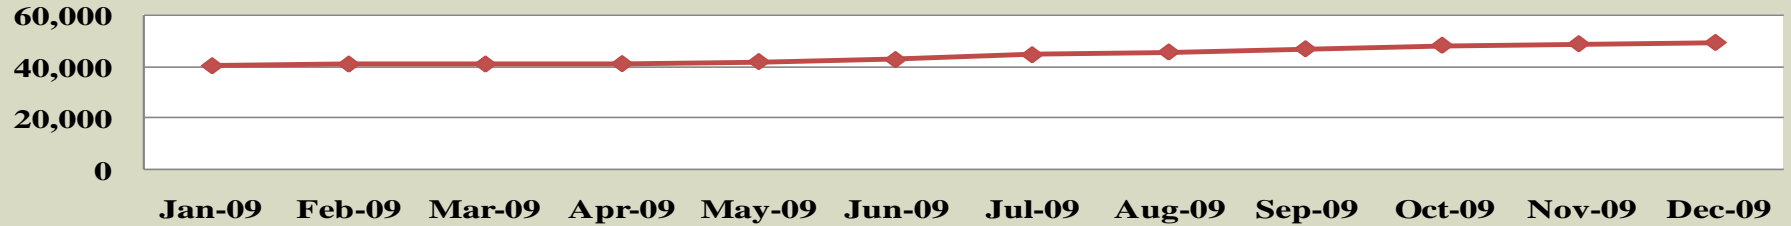

BUSIES

Average Busy <:02 Seconds

	Jan-09	Feb-09	Mar-09	Apr-09	May-09	Jun-09	Jul-09	Aug-09	Sep-09	Oct-09	Nov-09	Dec-09
Average Busy <:02 Seconds	1,428	1,923	1,302	2,291	1,546	3,703	3,300	718	323	571	138	98

SYSTEM PROGRESS

User Growth

Monthly PTT

Average Busy <:02 Seconds

TOP 6 SITES – VOICE BUSY

➤ DECEMBER 1 TO DECEMBER 31

1. JEANERETTE
2. BERWICK
3. HAMMOND
4. AIRPORT
5. JACKSON
6. ABBEVILLE

SUBSCRIBER STATISTICS