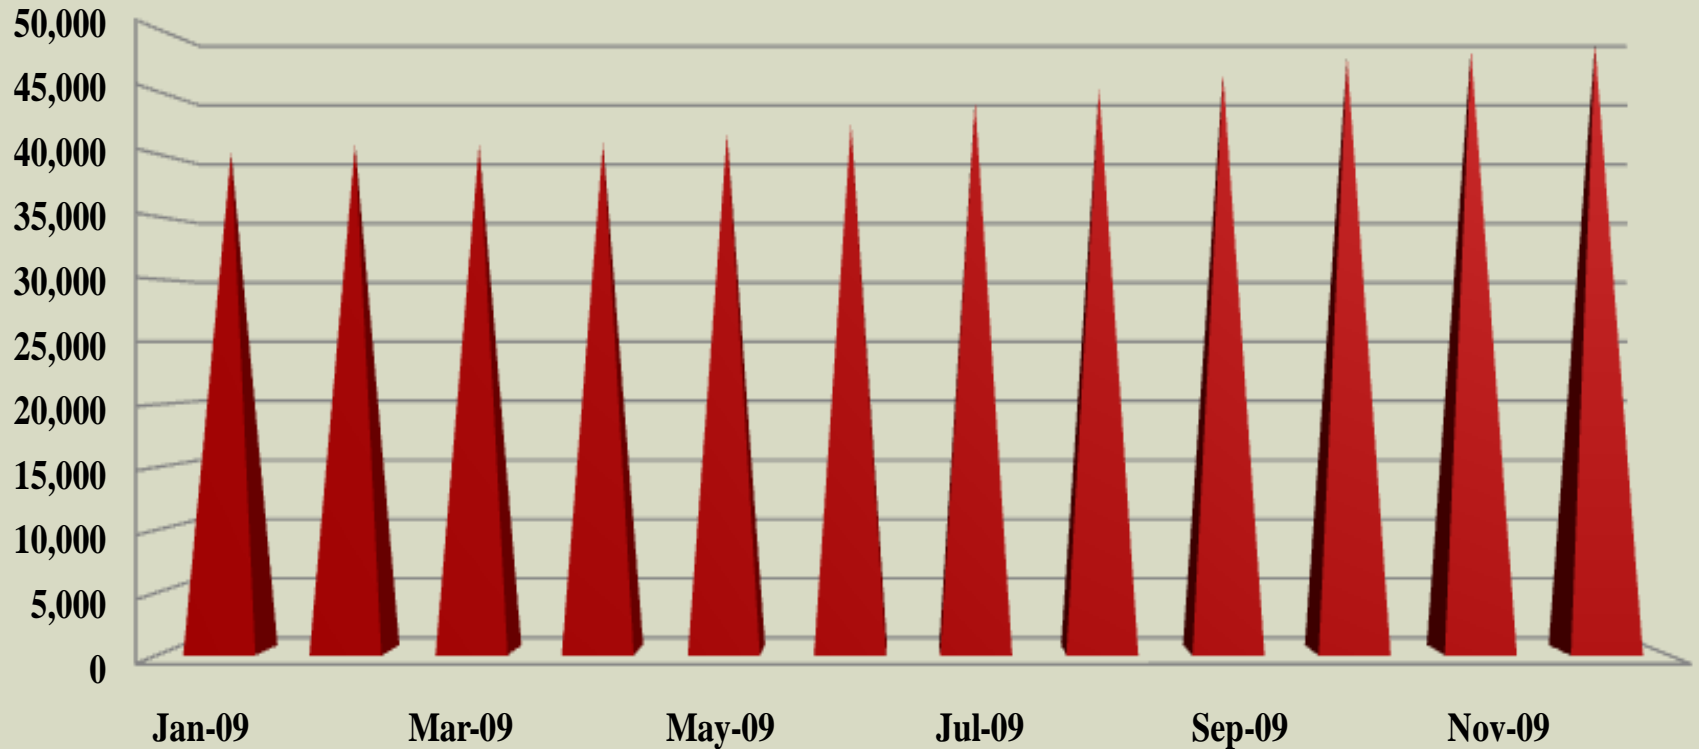

CHANNEL SUMMARY

- Total Channels (83 Full Operation Sites and 5 Trailers) – 780
- Total Active Channels – 748
 - 718 Channels on 83 Tower Sites
 - 30 Channels on 5 Trailers
- Repeaters Pending Licenses/Rebanding – 32

SYSTEM STATISTICS

SUBSCRIBERS

User Growth

	Jan-09	Feb-09	Mar-09	Apr-09	May-09	Jun-09	Jul-09	Aug-09	Sep-09	Oct-09	Nov-09	Dec-09
User Growth	40,354	40,990	40,992	41,158	41,929	42,689	44,502	45,547	46,749	48,100	48,672	49,152