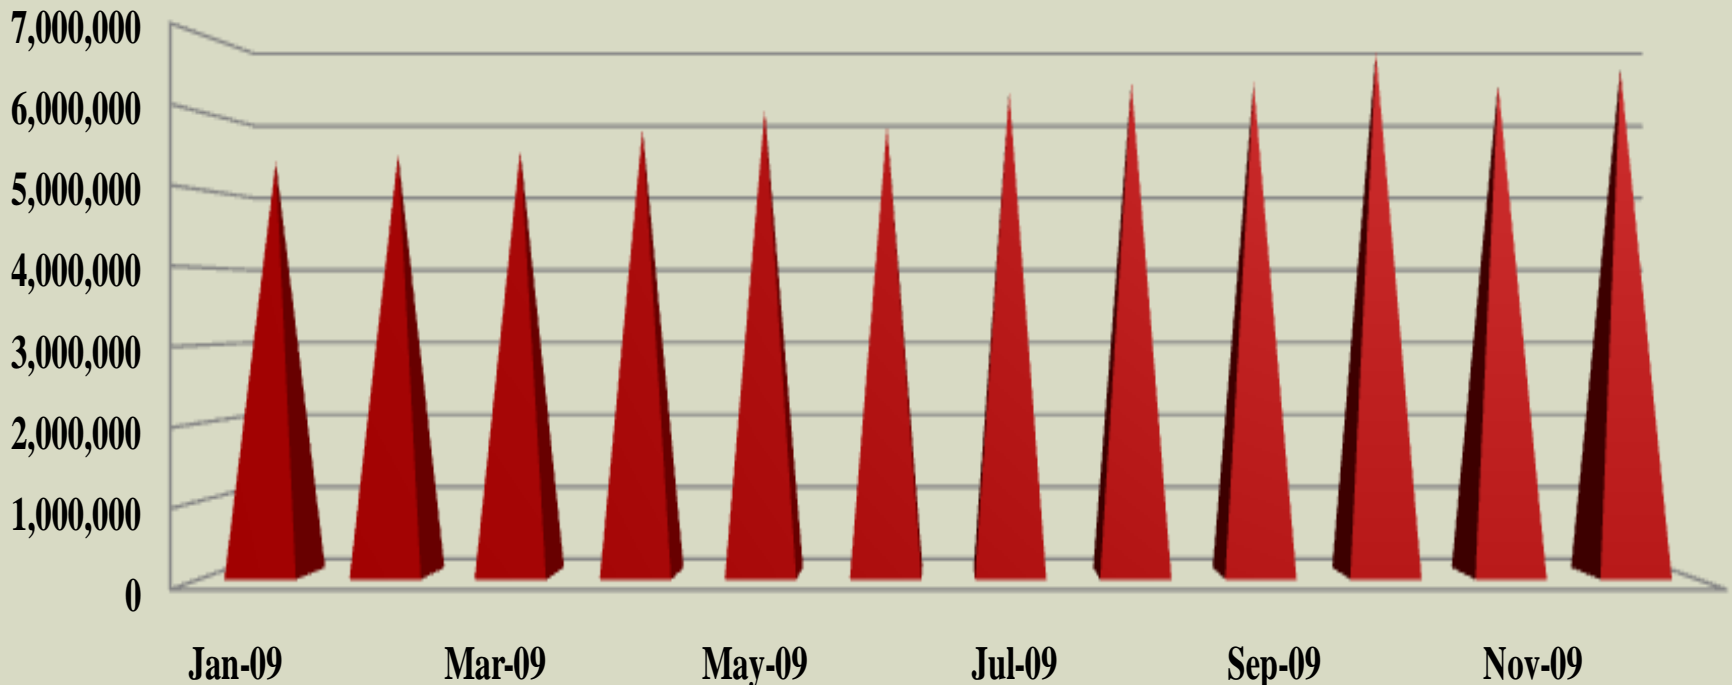

CHANNEL SUMMARY

- Total Channels (83 Full Operation Sites and 5 Trailers) – 780
- Total Active Channels – 748
 - 718 Channels on 83 Tower Sites
 - 30 Channels on 5 Trailers
- Repeaters Pending Licenses/Rebanding – 32

SYSTEM STATISTICS

SUBSCRIBERS

User Growth

	Jan-09	Feb-09	Mar-09	Apr-09	May-09	Jun-09	Jul-09	Aug-09	Sep-09	Oct-09	Nov-09	Dec-09
User Growth	40,354	40,990	40,992	41,158	41,929	42,689	44,502	45,547	46,749	48,100	48,672	49,152

PUSH TO TALK

Monthly PTT

	Jan-09	Feb-09	Mar-09	Apr-09	May-09	Jun-09	Jul-09	Aug-09	Sep-09	Oct-09	Nov-09	Dec-09
Monthly PTT	5,388,332	5,495,414	5,546,892	5,828,059	6,072,607	5,871,132	6,312,139	6,444,167	6,432,098	6,834,360	6,420,239	6,606,064