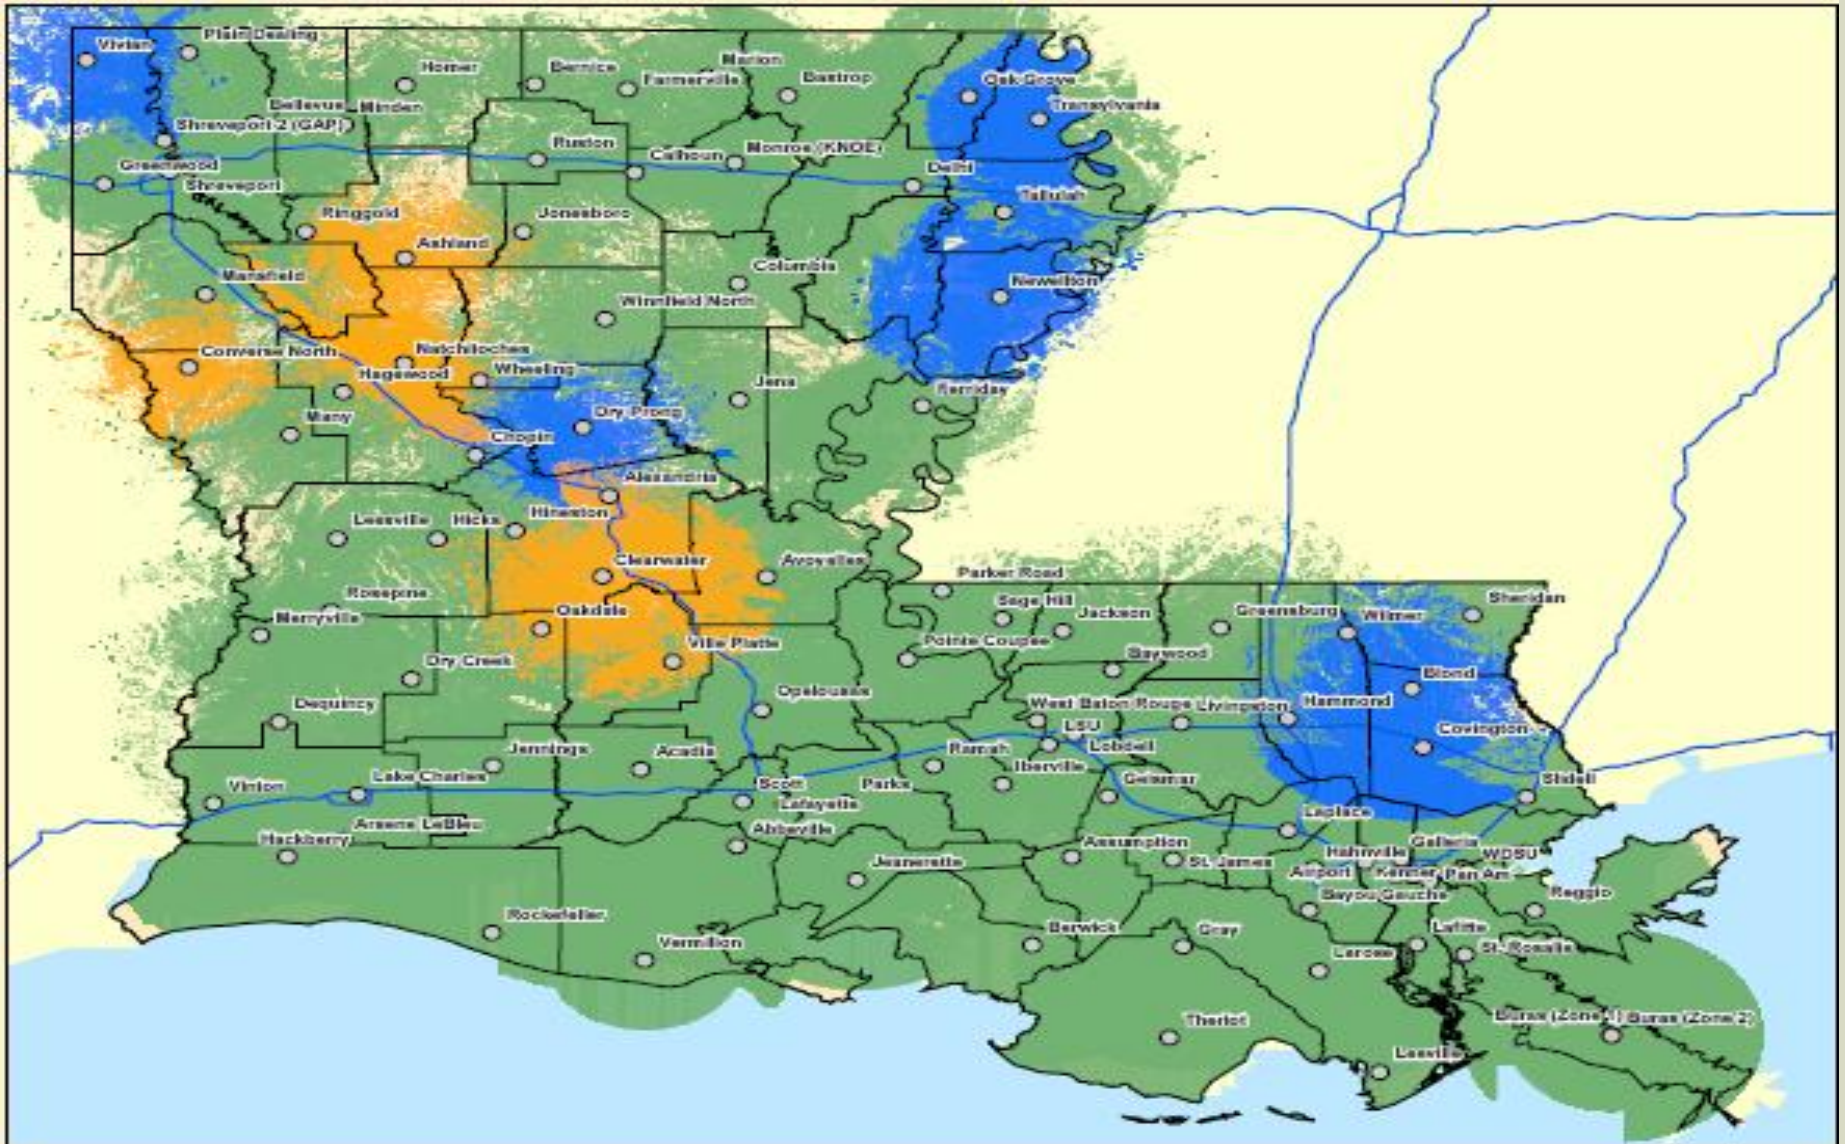

Development Phase