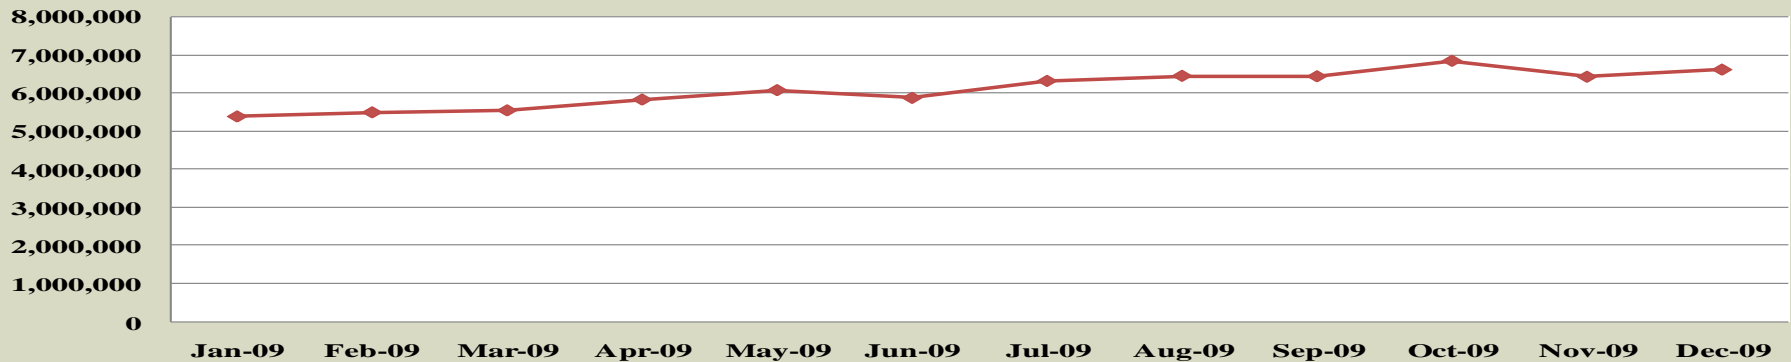

BUSIES

Average Busy <:02 Seconds

	Jan-09	Feb-09	Mar-09	Apr-09	May-09	Jun-09	Jul-09	Aug-09	Sep-09	Oct-09	Nov-09	Dec-09
Average Busy <:02 Seconds	1,428	1,923	1,302	2,291	1,546	3,703	3,300	718	323	571	138	98

SYSTEM PROGRESS

User Growth

Monthly PTT

Average Busy <:02 Seconds

TOP 6 SITES – VOICE BUSY

➤ DECEMBER 1 TO DECEMBER 31

1. JEANERETTE
2. BERWICK
3. HAMMOND
4. AIRPORT
5. JACKSON
6. ABBEVILLE

SUBSCRIBER STATISTICS