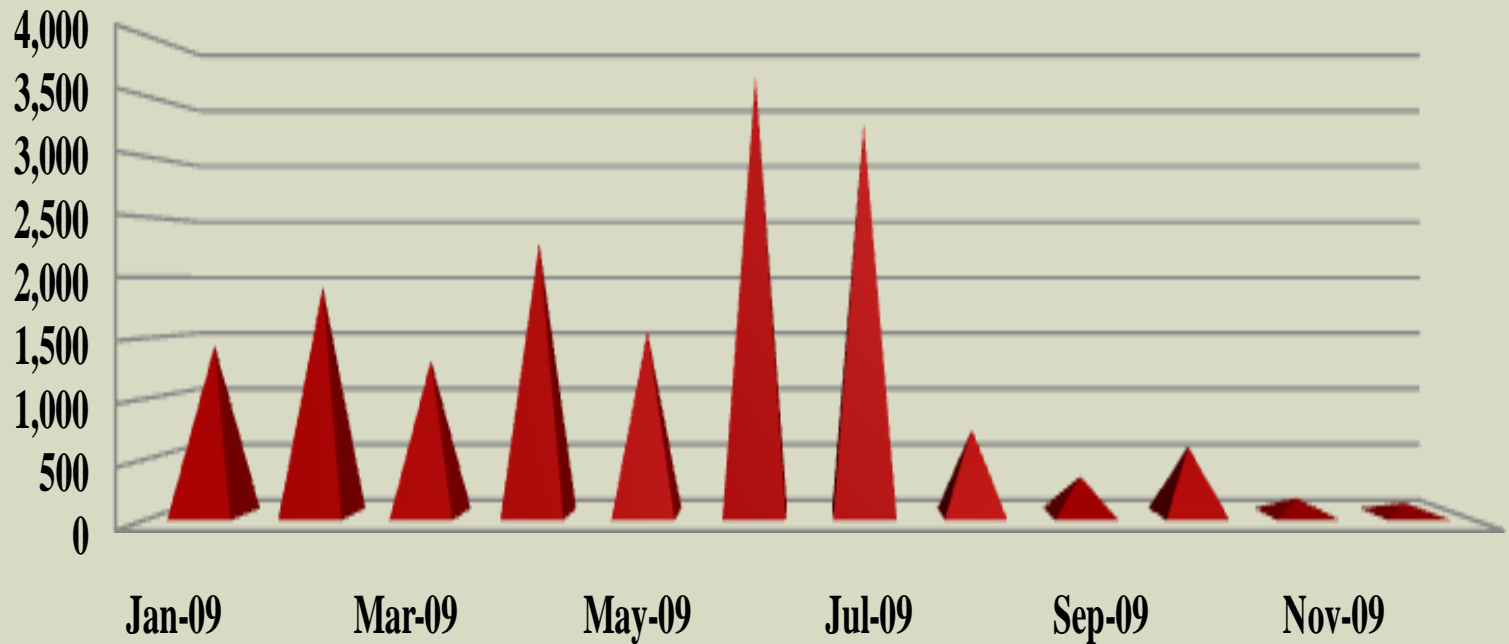

SYSTEM STATISTICS

SUBSCRIBERS

User Growth

	Jan-09	Feb-09	Mar-09	Apr-09	May-09	Jun-09	Jul-09	Aug-09	Sep-09	Oct-09	Nov-09	Dec-09
User Growth	40,354	40,990	40,992	41,158	41,929	42,689	44,502	45,547	46,749	48,100	48,672	49,152

PUSH TO TALK

Monthly PTT

	Jan-09	Feb-09	Mar-09	Apr-09	May-09	Jun-09	Jul-09	Aug-09	Sep-09	Oct-09	Nov-09	Dec-09
Monthly PTT	5,388,332	5,495,414	5,546,892	5,828,059	6,072,607	5,871,132	6,312,139	6,444,167	6,432,098	6,834,360	6,420,239	6,606,064

BUSIES

Average Busy <:02 Seconds

	Jan-09	Feb-09	Mar-09	Apr-09	May-09	Jun-09	Jul-09	Aug-09	Sep-09	Oct-09	Nov-09	Dec-09
Average Busy <:02 Seconds	1,428	1,923	1,302	2,291	1,546	3,703	3,300	718	323	571	138	98

SYSTEM PROGRESS

User Growth

Monthly PTT

Average Busy <:02 Seconds

TOP 6 SITES – VOICE BUSY

➤ DECEMBER 1 TO DECEMBER 31

1. JEANERETTE
2. BERWICK
3. HAMMOND
4. AIRPORT
5. JACKSON
6. ABBEVILLE

SUBSCRIBER STATISTICS