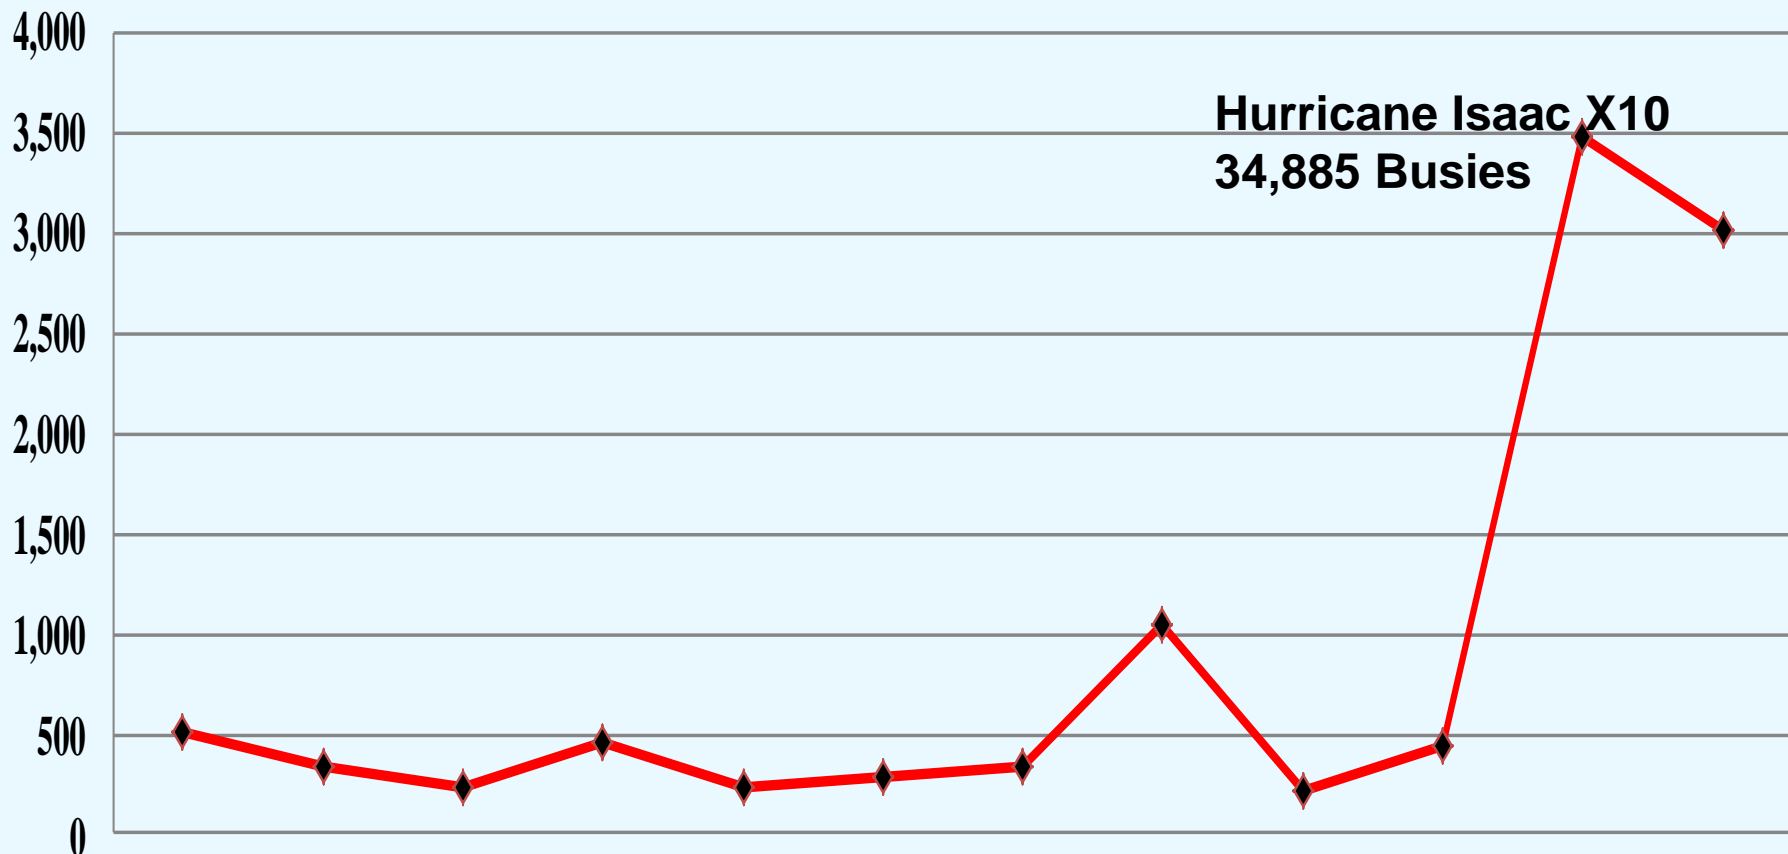

SYSTEM STATISTICS

SUBSCRIBERS

	Oct-11	Nov-11	Dec-11	Jan-12	Feb-12	Mar-12	Apr-12	May-12	Jun-12	Jul-12	Aug-12	Sep-12
User Growth	63,360	63,761	64,367	64,804	65,402	65,835	66,105	66,713	67,229	67,647	68,203	68,509

PUSH TO TALK

	Oct-11	Nov-11	Dec-11	Jan-12	Feb-12	Mar-12	Apr-12	May-12	Jun-12	Jul-12	Aug-12	Sep-12
Monthly PTT	9,934,824	9,298,069	9,432,438	9,662,832	9,793,801	10,774,200	10,324,718	10,953,350	10,690,156	10,940,397	12,255,030	11,350,622

BUSIES

	Oct-11	Nov-11	Dec-11	Jan-12	Feb-12	Mar-12	Apr-12	May-12	Jun-12	Jul-12	Aug-12	Sep-12
Busies	514	335	240	451	239	281	343	1,041	210	436	3,488	3,008

TOP 4 SITES – VOICE BUSY

➤ **SEPTEMBER 1 TO SEPTEMBER 30**

1. LAFITTE

2. MONTEGUT

3. ROSELAND

4. HAHNVILLE

HURRICANE ISAAC

AUGUST 26 TO SEPTEMBER 2, 2012

	<u>Isaac</u>
Users	68,203
# sites	118
Available channels	1076
Total Active calls	9,036,294
Total Busy Calls	34,746
Total PTT's	4,020,458
Sites out of wide area	22