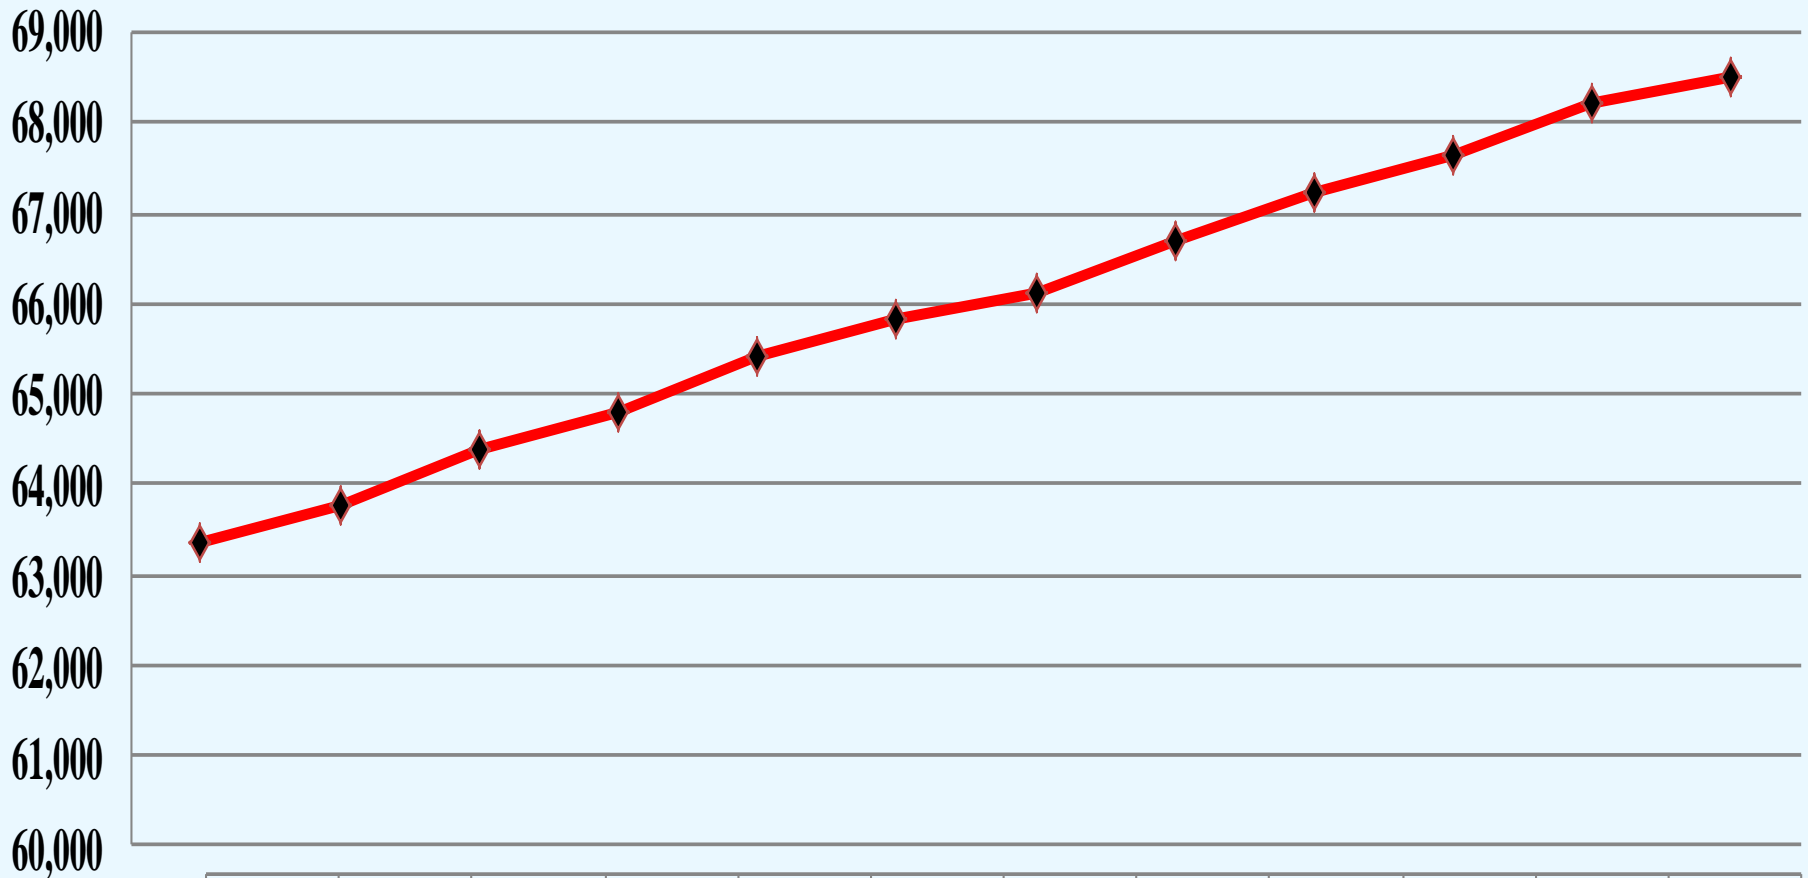

CHANNEL SUMMARY

- Total Channels (118 Tower Sites and 6 Mobile Sites) – 1130

- Total Active Channels – 1073
 - 1037 Channels on 118 Sites

 - 36 Channels on 6 Mobile Sites

- Repeaters Pending Licenses – 57

SYSTEM STATISTICS

SUBSCRIBERS

	Oct-11	Nov-11	Dec-11	Jan-12	Feb-12	Mar-12	Apr-12	May-12	Jun-12	Jul-12	Aug-12	Sep-12
User Growth	63,360	63,761	64,367	64,804	65,402	65,835	66,105	66,713	67,229	67,647	68,203	68,509