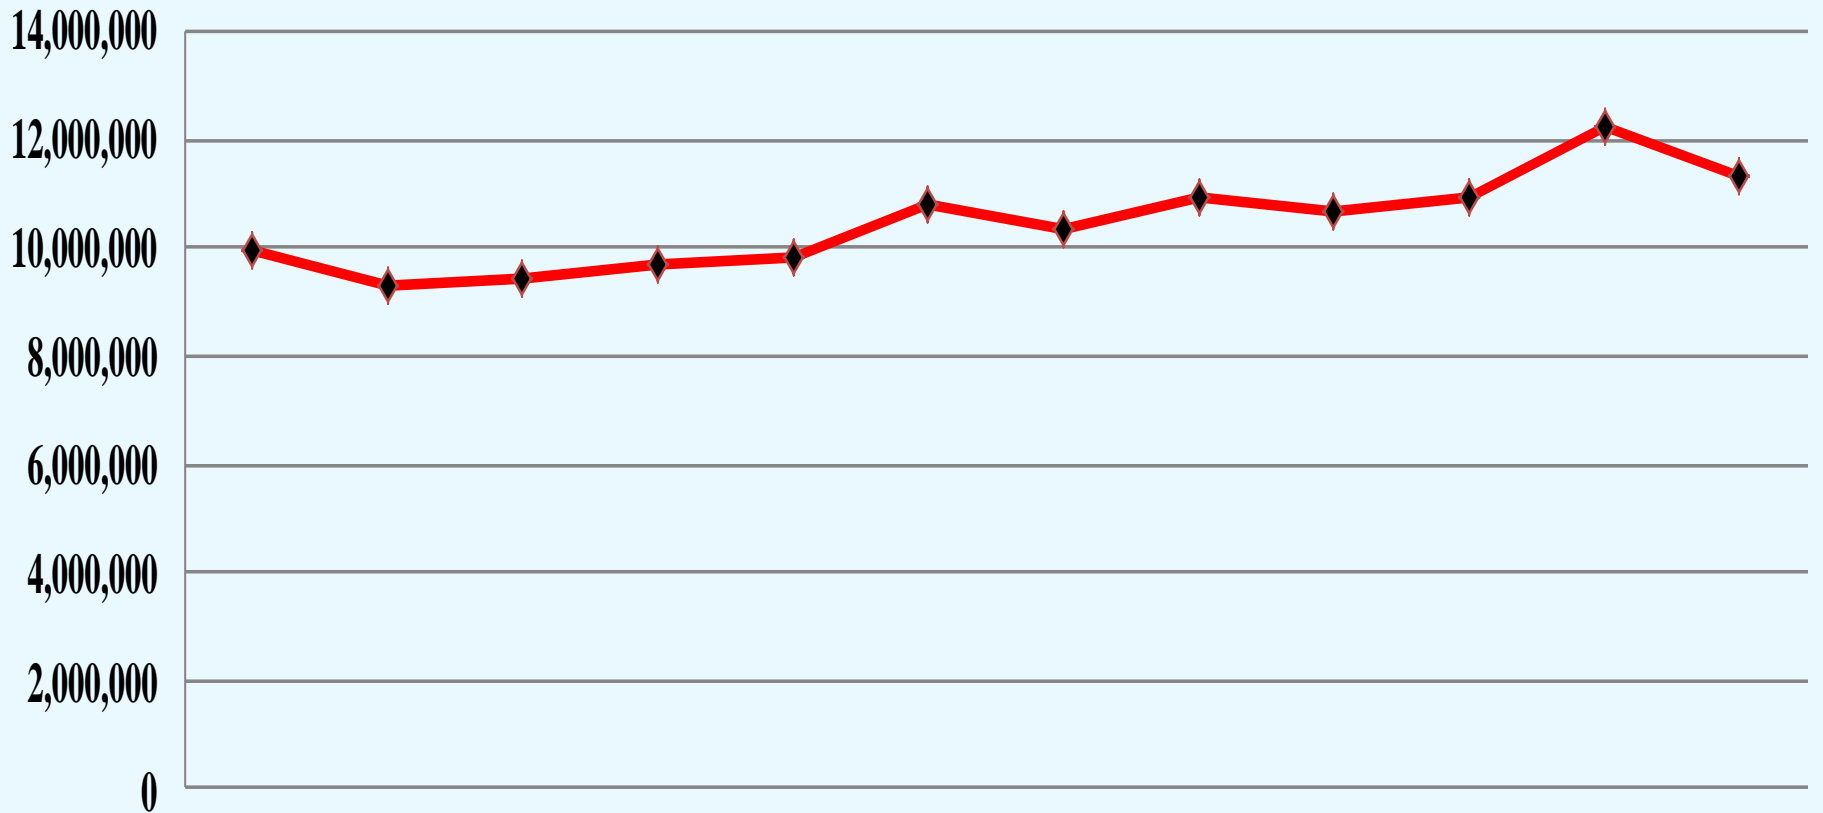

PUSH TO TALK

	Oct-11	Nov-11	Dec-11	Jan-12	Feb-12	Mar-12	Apr-12	May-12	Jun-12	Jul-12	Aug-12	Sep-12
Monthly PTT	9,934,824	9,298,069	9,432,438	9,662,832	9,793,801	10,774,200	10,324,718	10,953,350	10,690,156	10,940,397	12,255,030	11,350,622